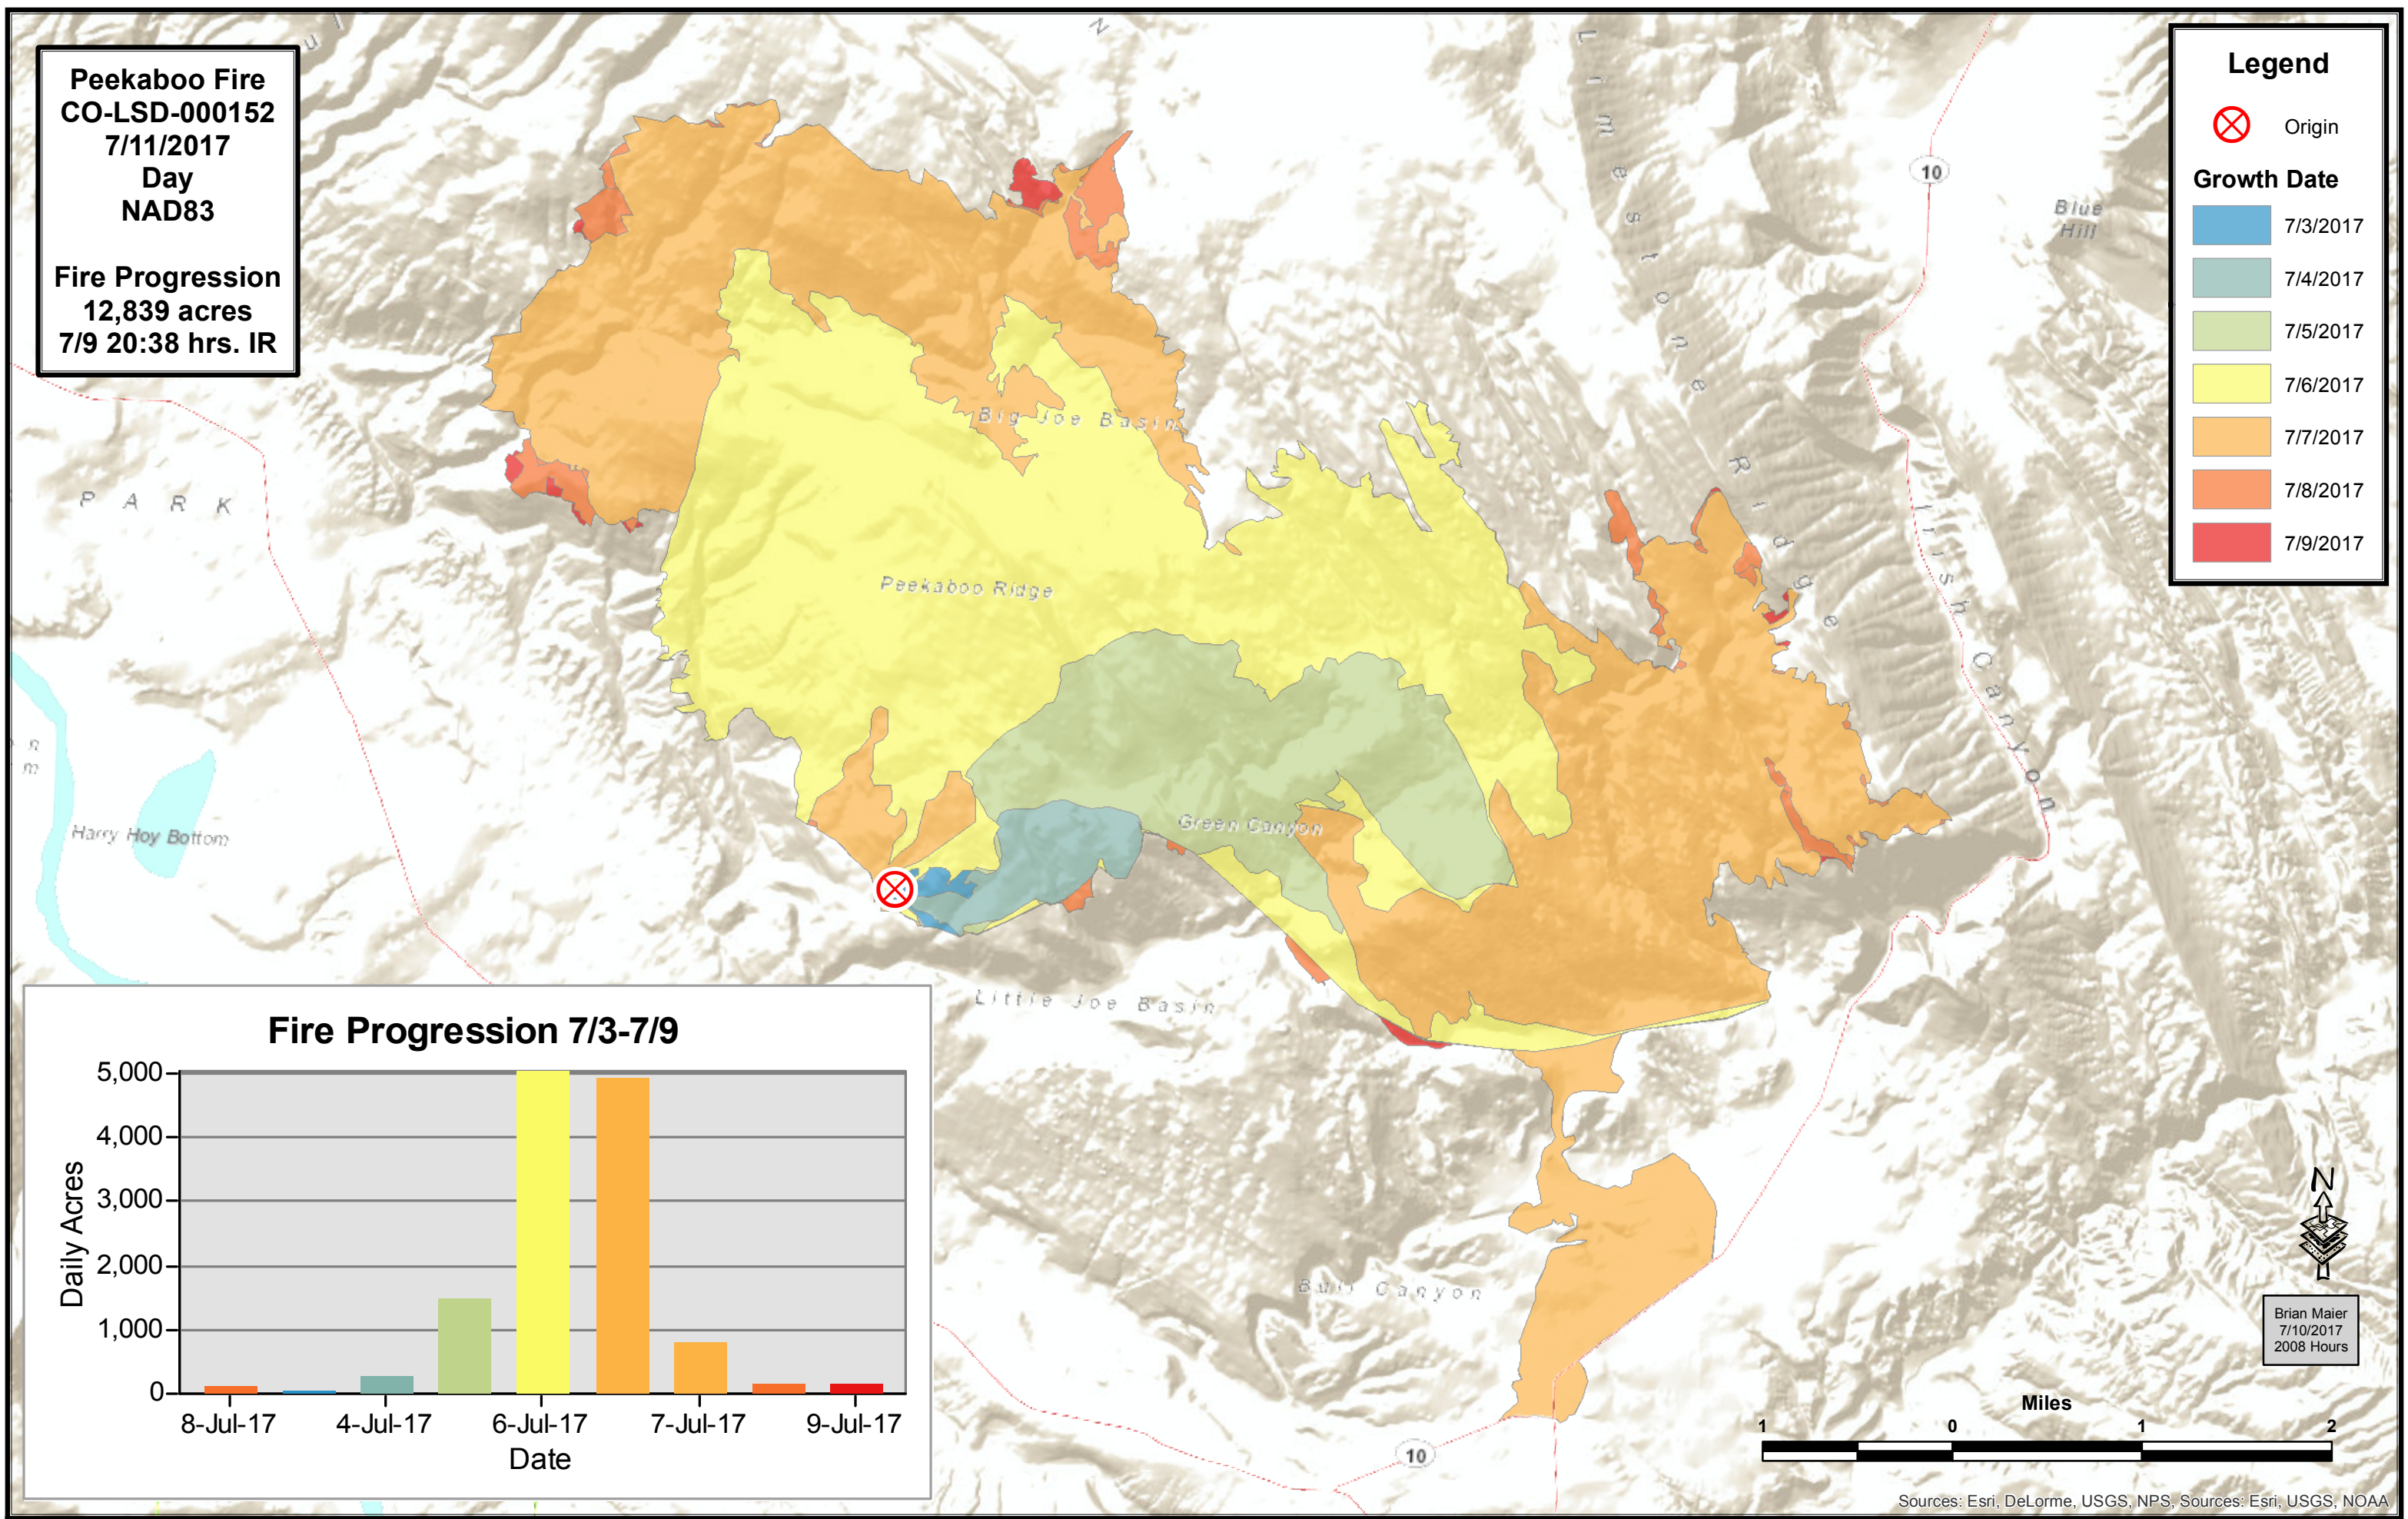

**Peekaboo Fire**  
 CO-LSD-000152  
 7/11/2017  
 Day  
 NAD83

**Fire Progression**  
 12,839 acres  
 7/9 20:38 hrs. IR

**Legend**

⊗ Origin

**Growth Date**

- 7/3/2017
- 7/4/2017
- 7/5/2017
- 7/6/2017
- 7/7/2017
- 7/8/2017
- 7/9/2017