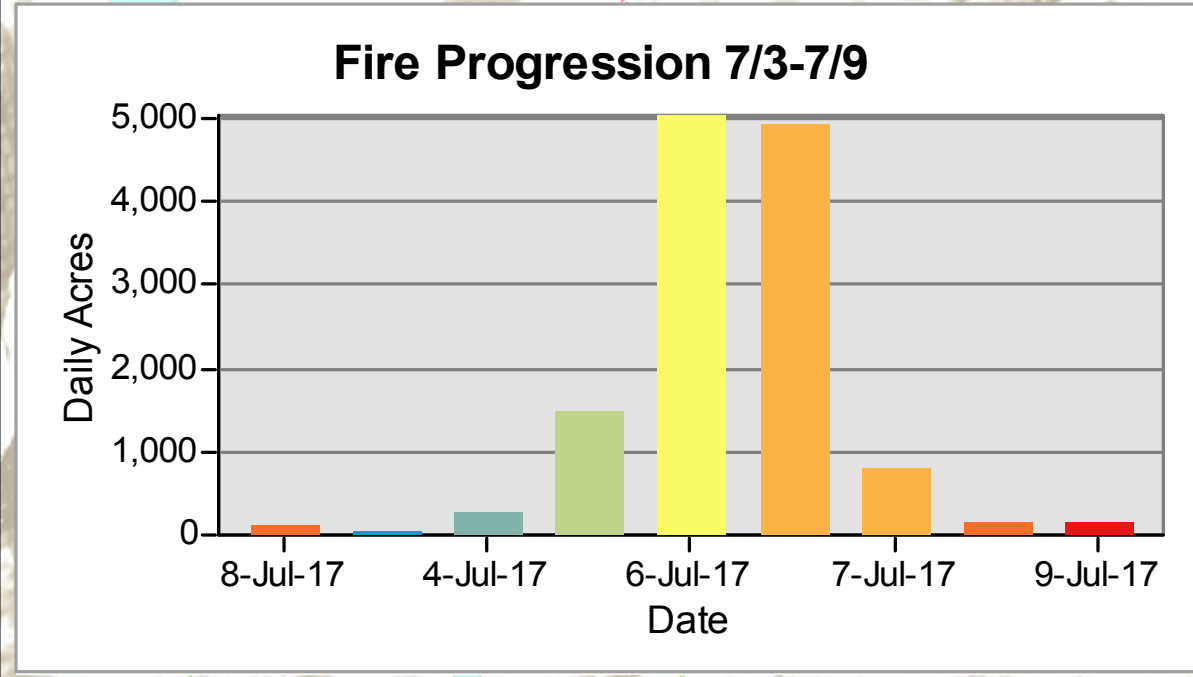

**Peekaboo Fire**  
 CO-LSD-000152  
 7/11/2017  
 Day  
 NAD83

**Fire Progression**  
 12,839 acres  
 7/9 20:38 hrs. IR

**Legend**

⊗ Origin

**Growth Date**

- 7/3/2017
- 7/4/2017
- 7/5/2017
- 7/6/2017
- 7/7/2017
- 7/8/2017
- 7/9/2017