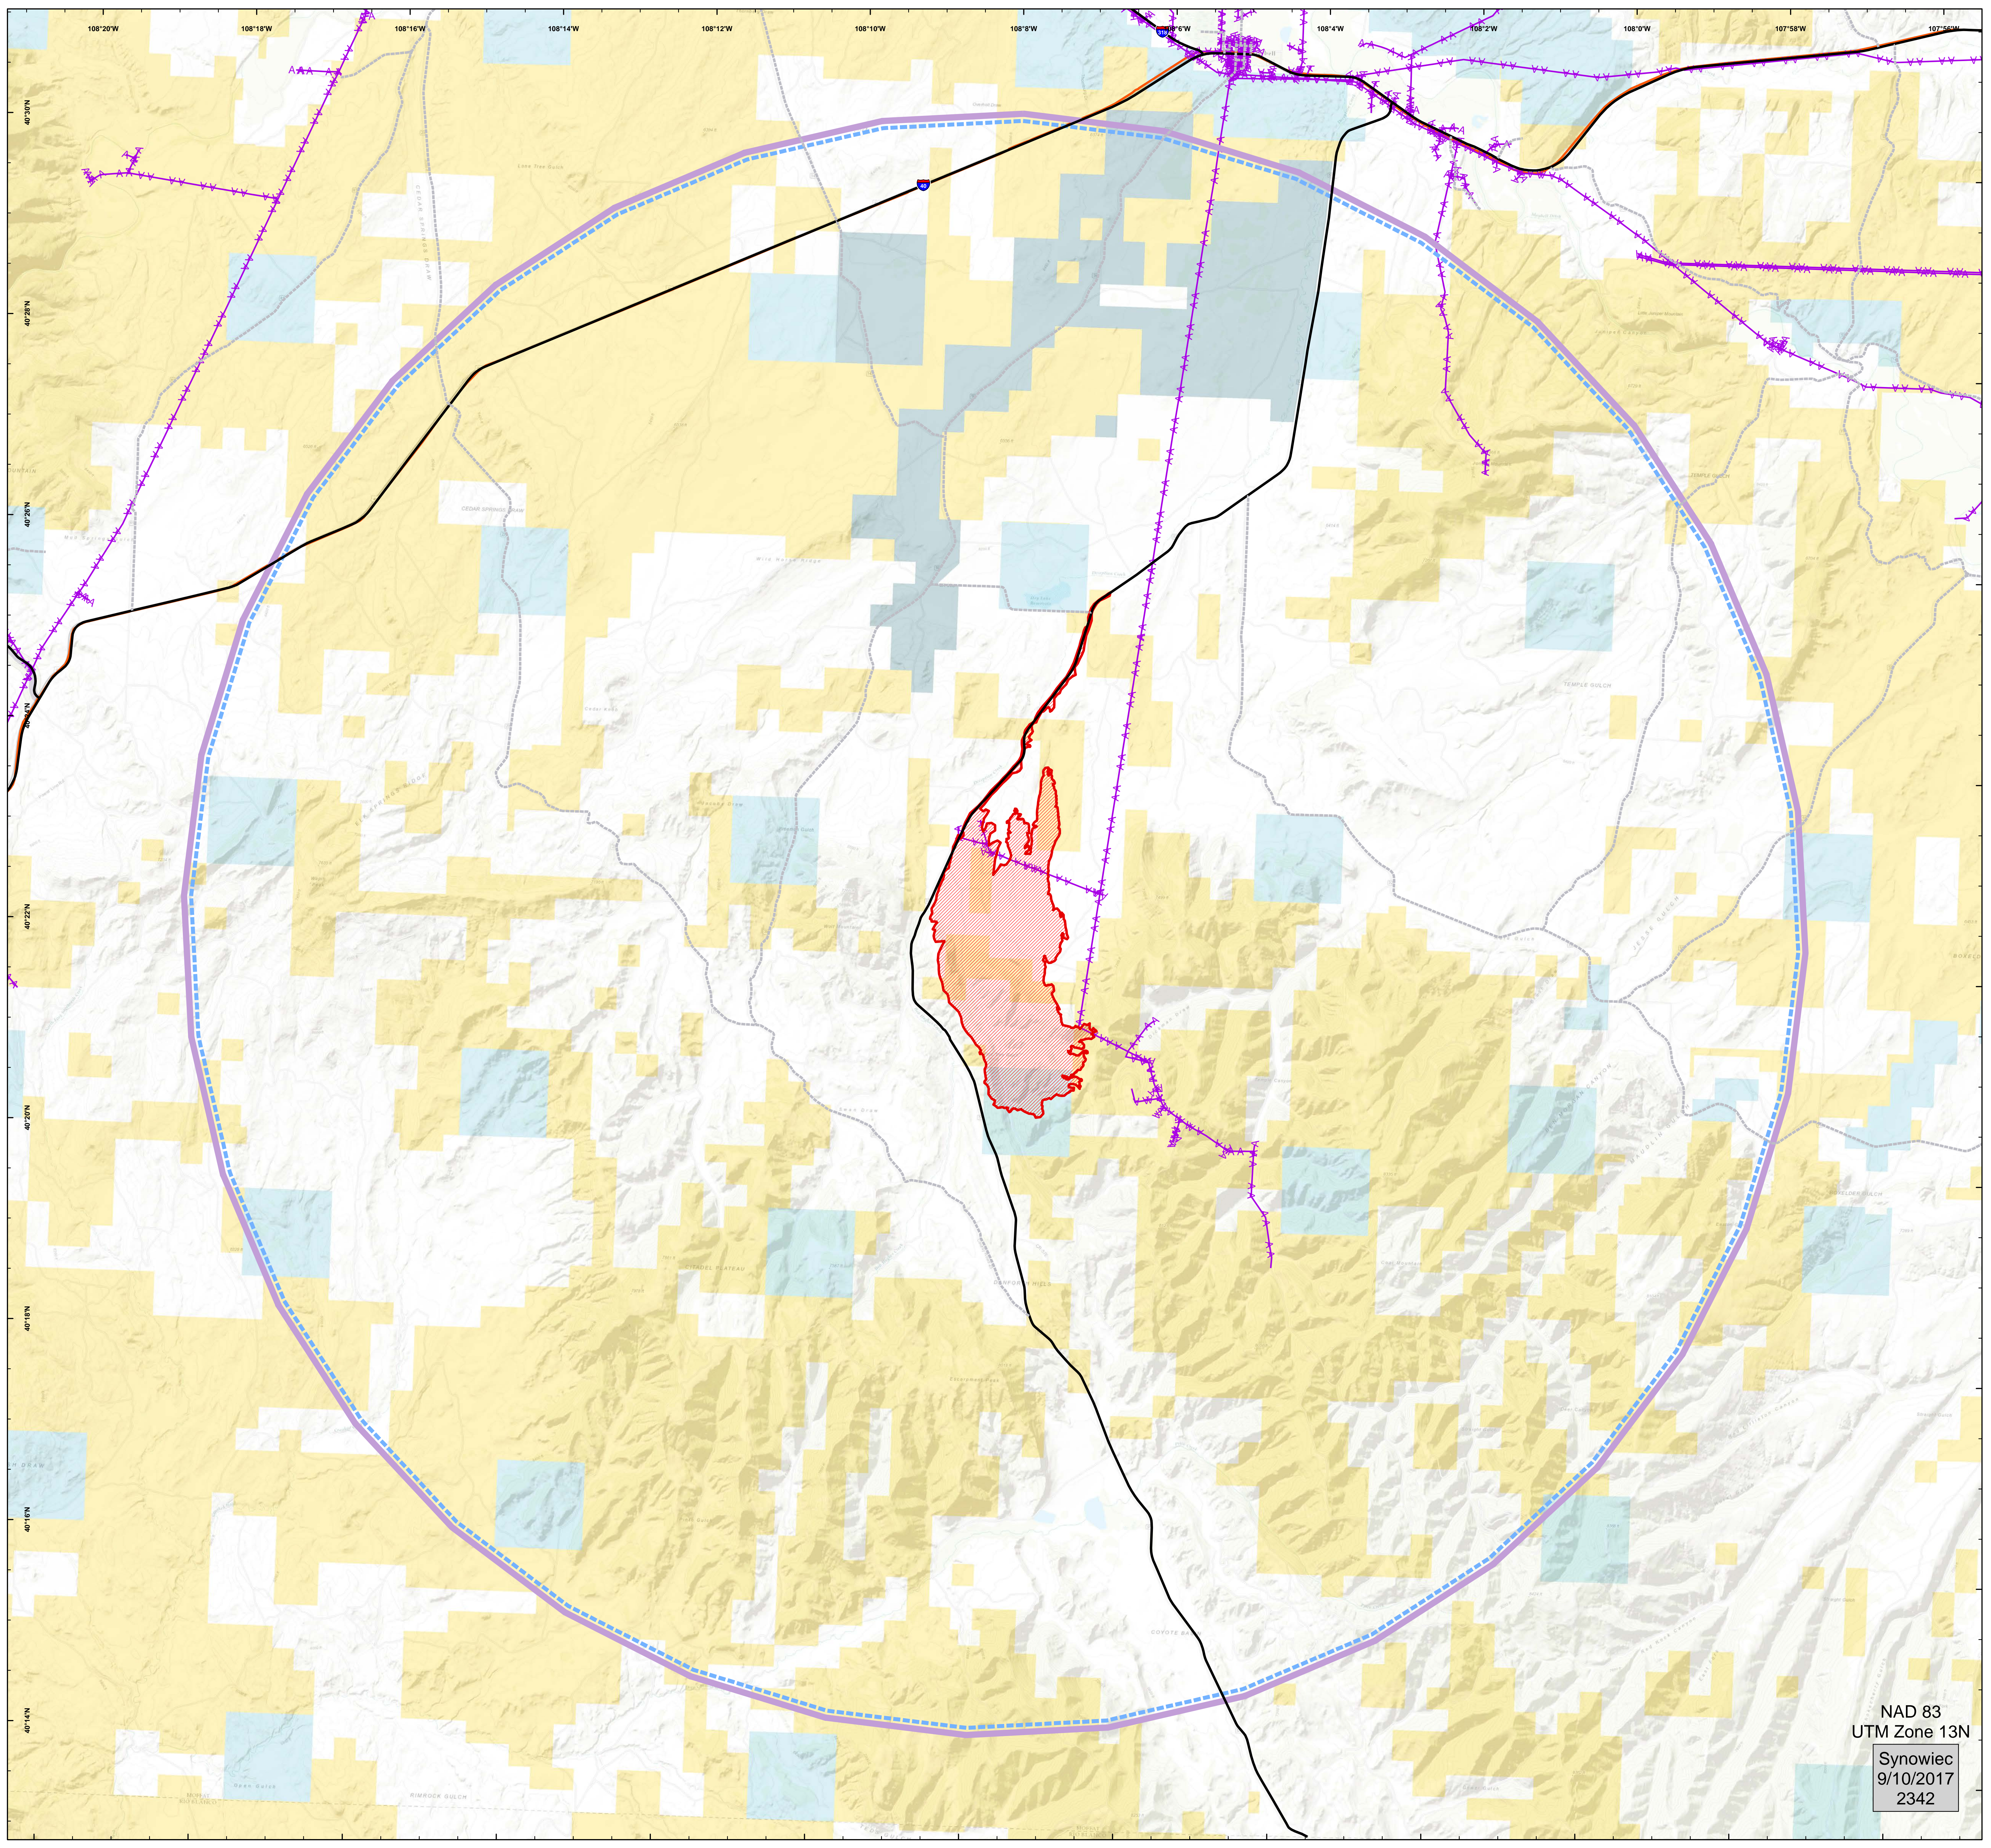

PINE TREE FIRE

CO- MFX-000469

September 11, 2017

Day Shift

AIR OPS MAP

 7_0138

-  20170910 Perimeter
-  Paved Roads
-  Native Surface Roads
-  Bureau of Land Management
-  National Park Service
-  Private
-  State
-  State, County, City; Areas

NAD 83
UTM Zone 13N
Synowiec
9/10/2017
2342