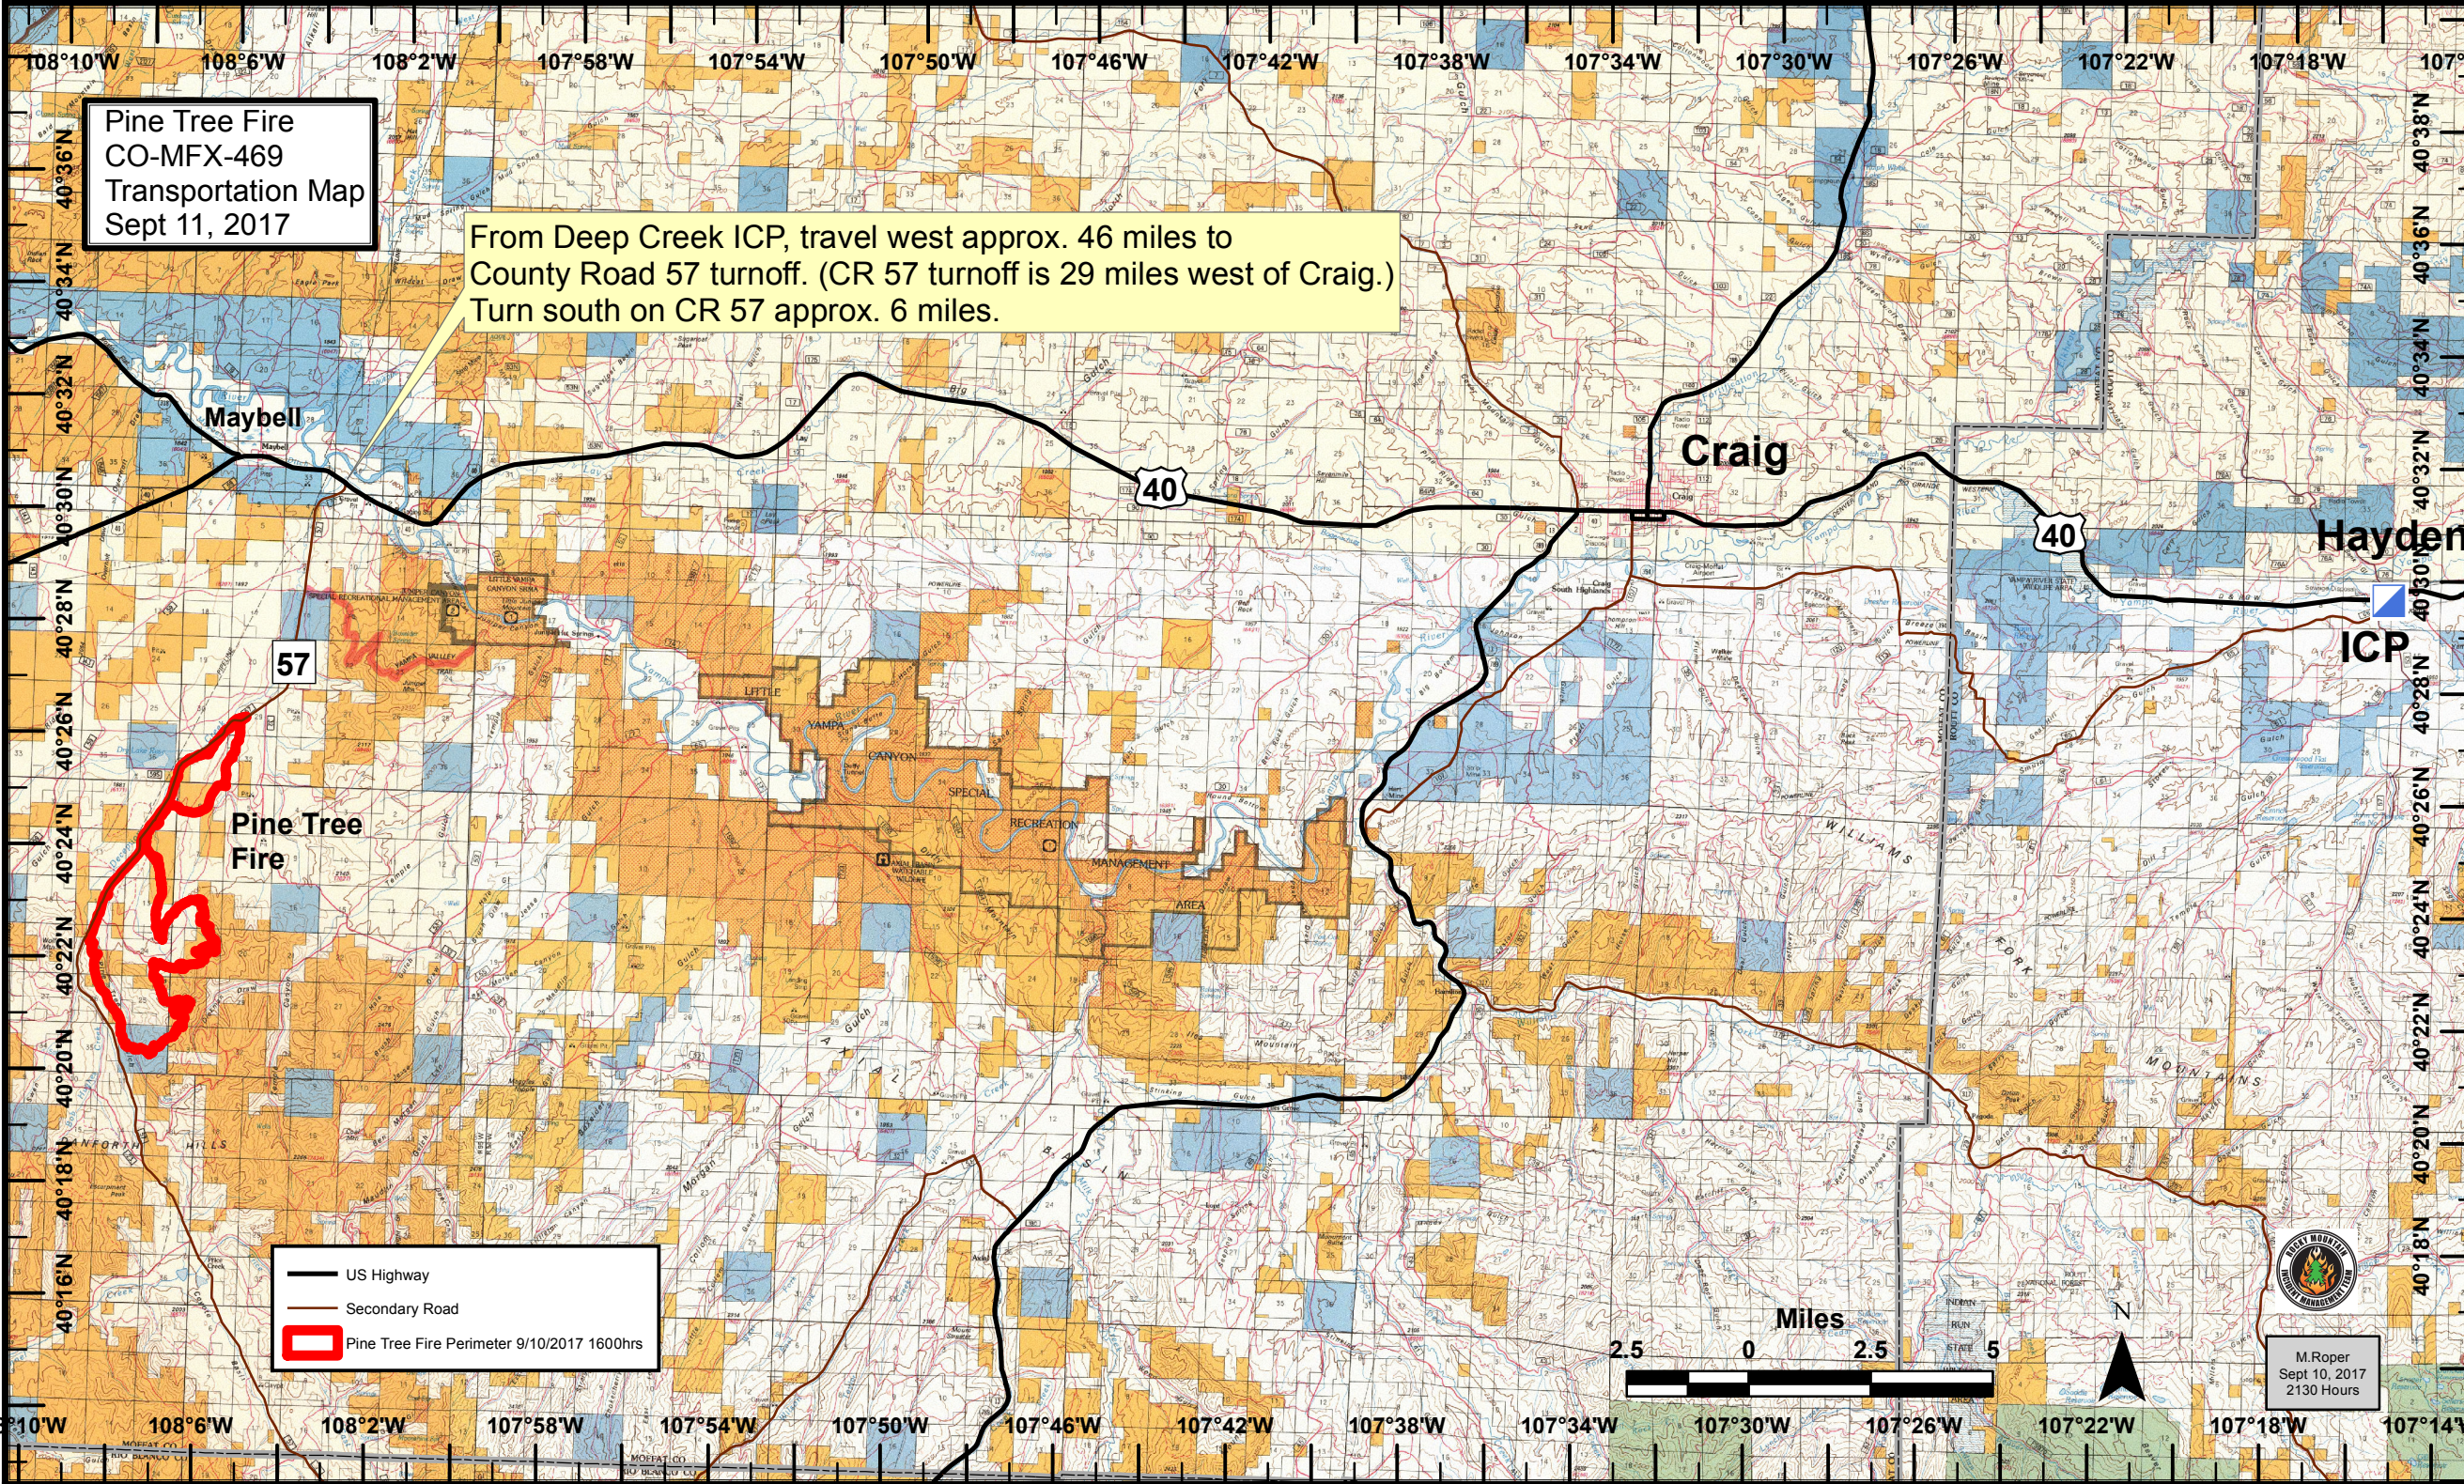

Pine Tree Fire
CO-MFX-469
Transportation Map
Sept 11, 2017

From Deep Creek ICP, travel west approx. 46 miles to
County Road 57 turnoff. (CR 57 turnoff is 29 miles west of Craig.)
Turn south on CR 57 approx. 6 miles.

- US Highway
- Secondary Road
- ▭ Pine Tree Fire Perimeter 9/10/2017 1600hrs

M.Roper
Sept 10, 2017
2130 Hours