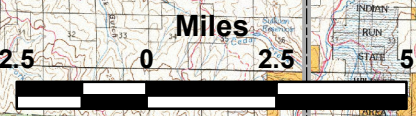

M.Roper
Sept 10, 2017
2130 Hours