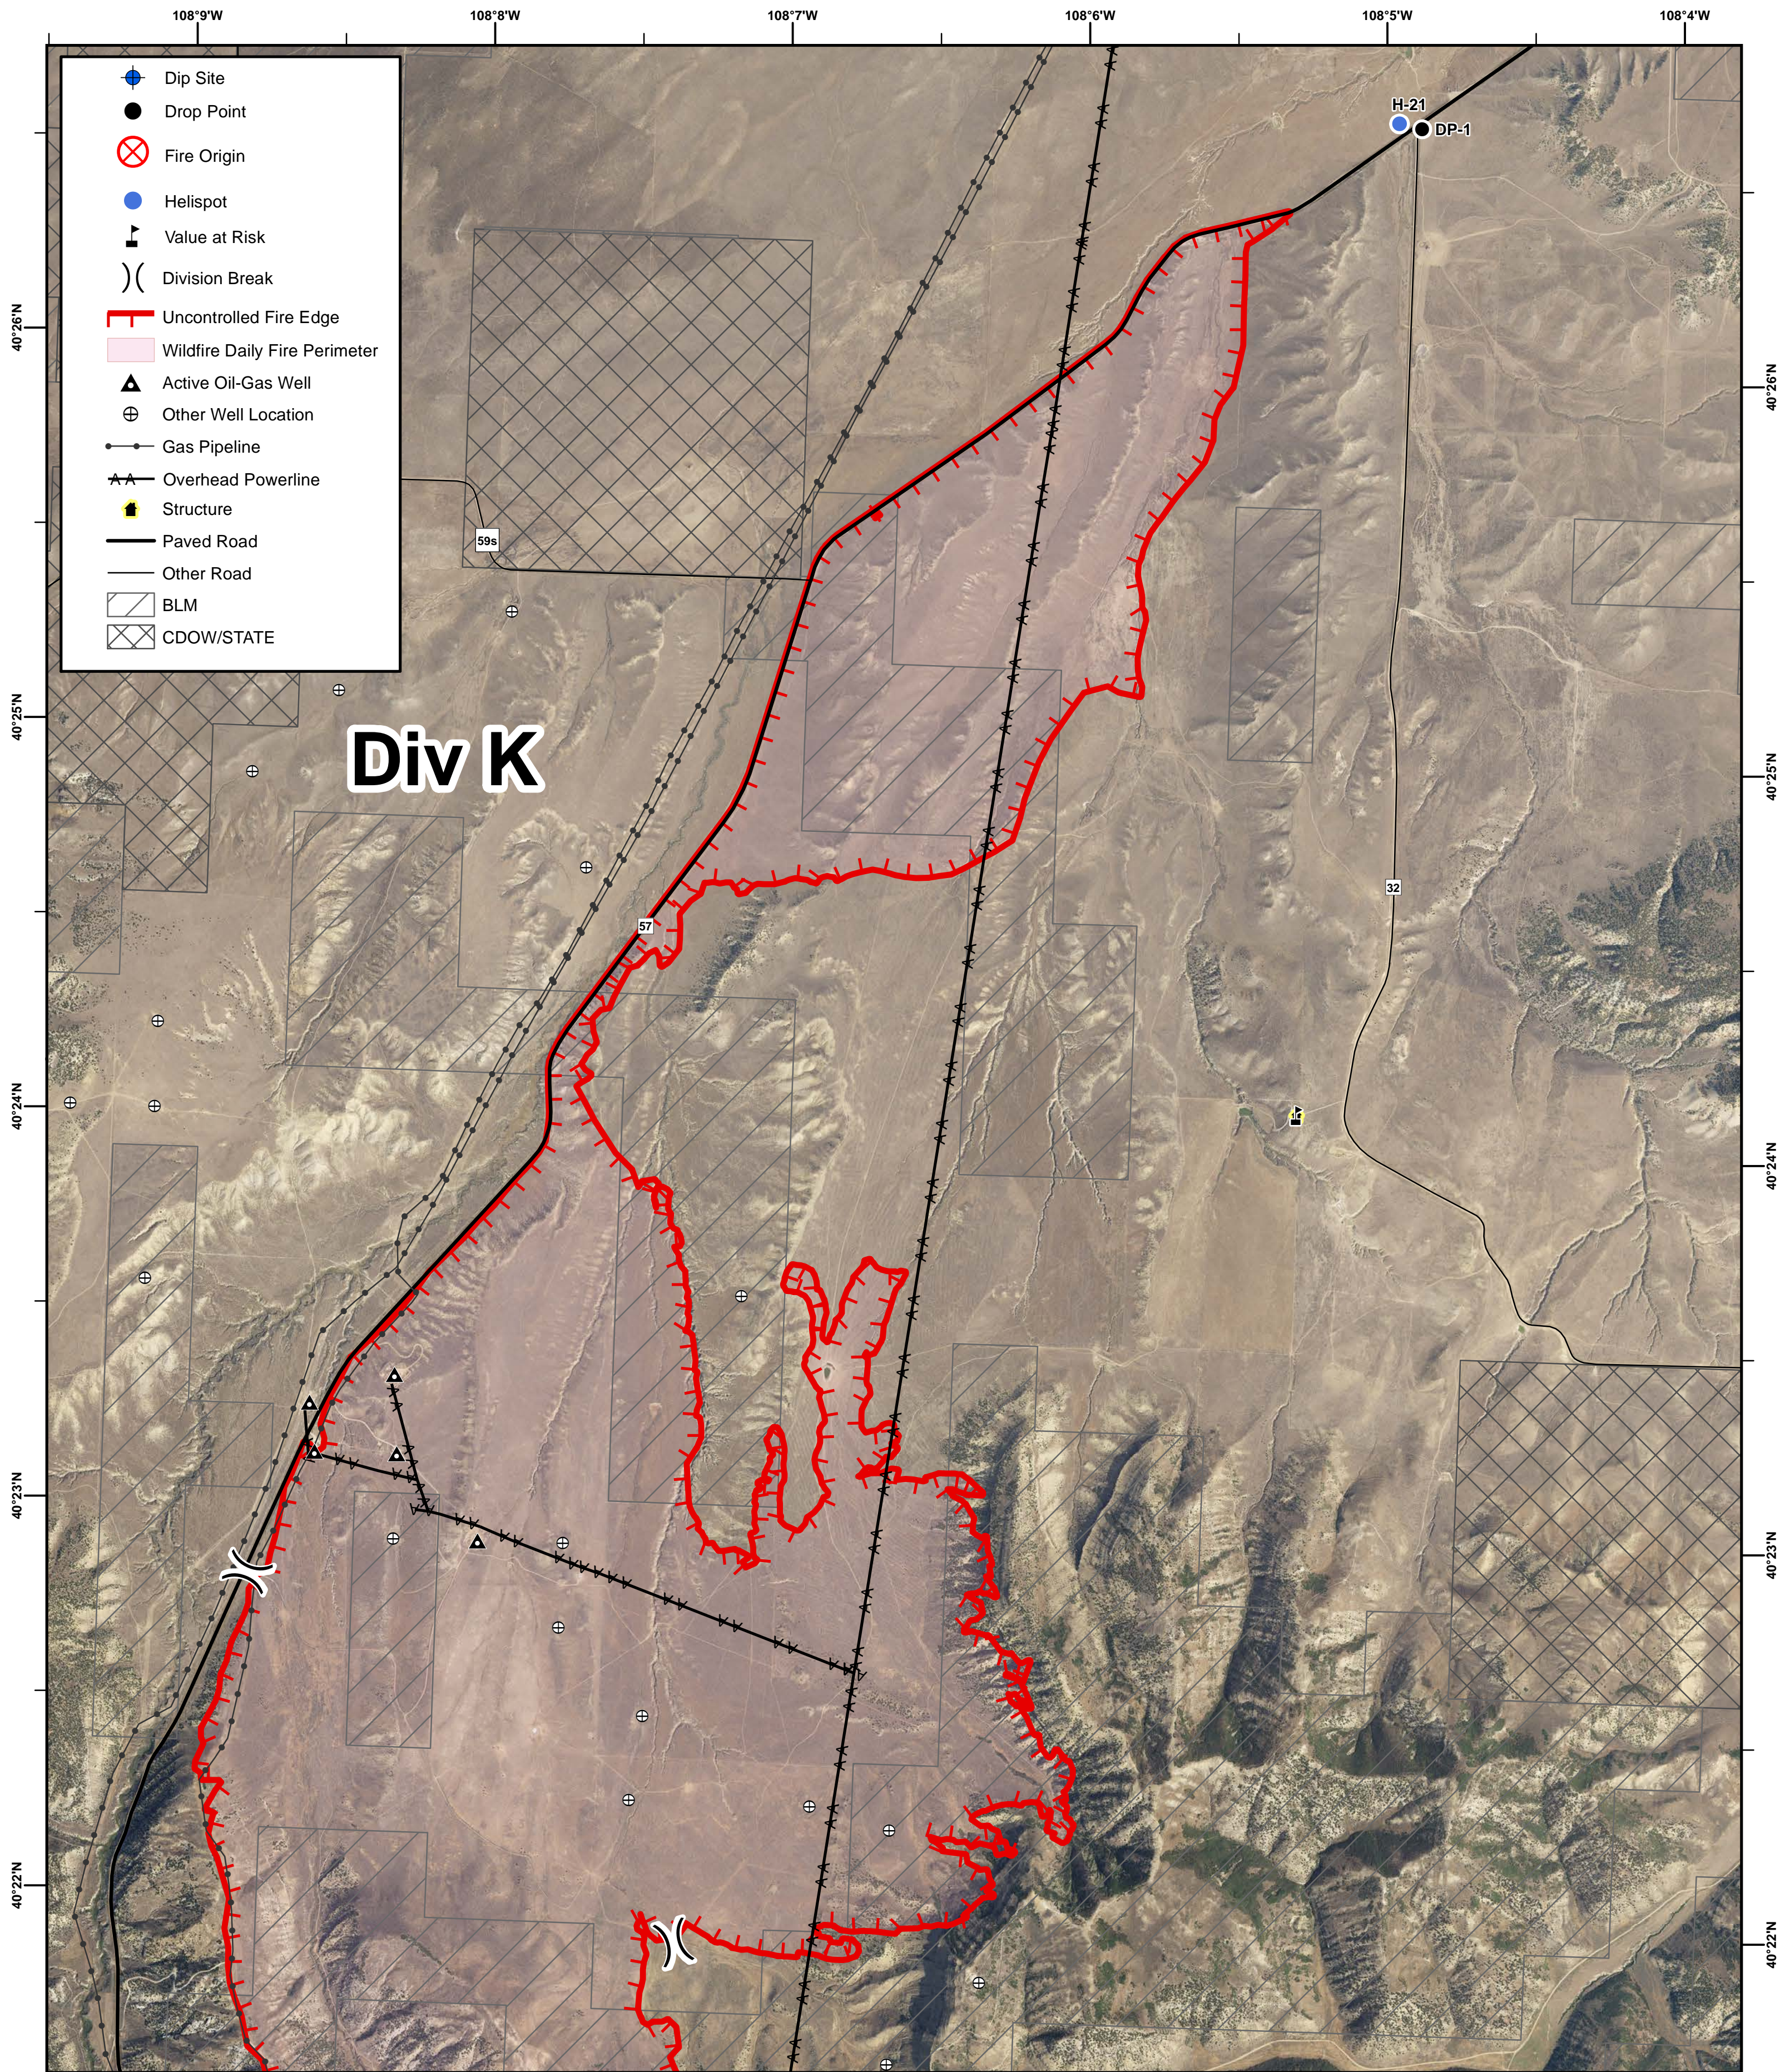

PINE TREE FIRE

09/12/2017 DAY SHIFT

DIV K

CO-MFX-469

Div K

0 1 Miles

4,732 Acres
as of 1348 hrs 09/11/2017

M.Roper
Sept 10, 2017
2100 Hours