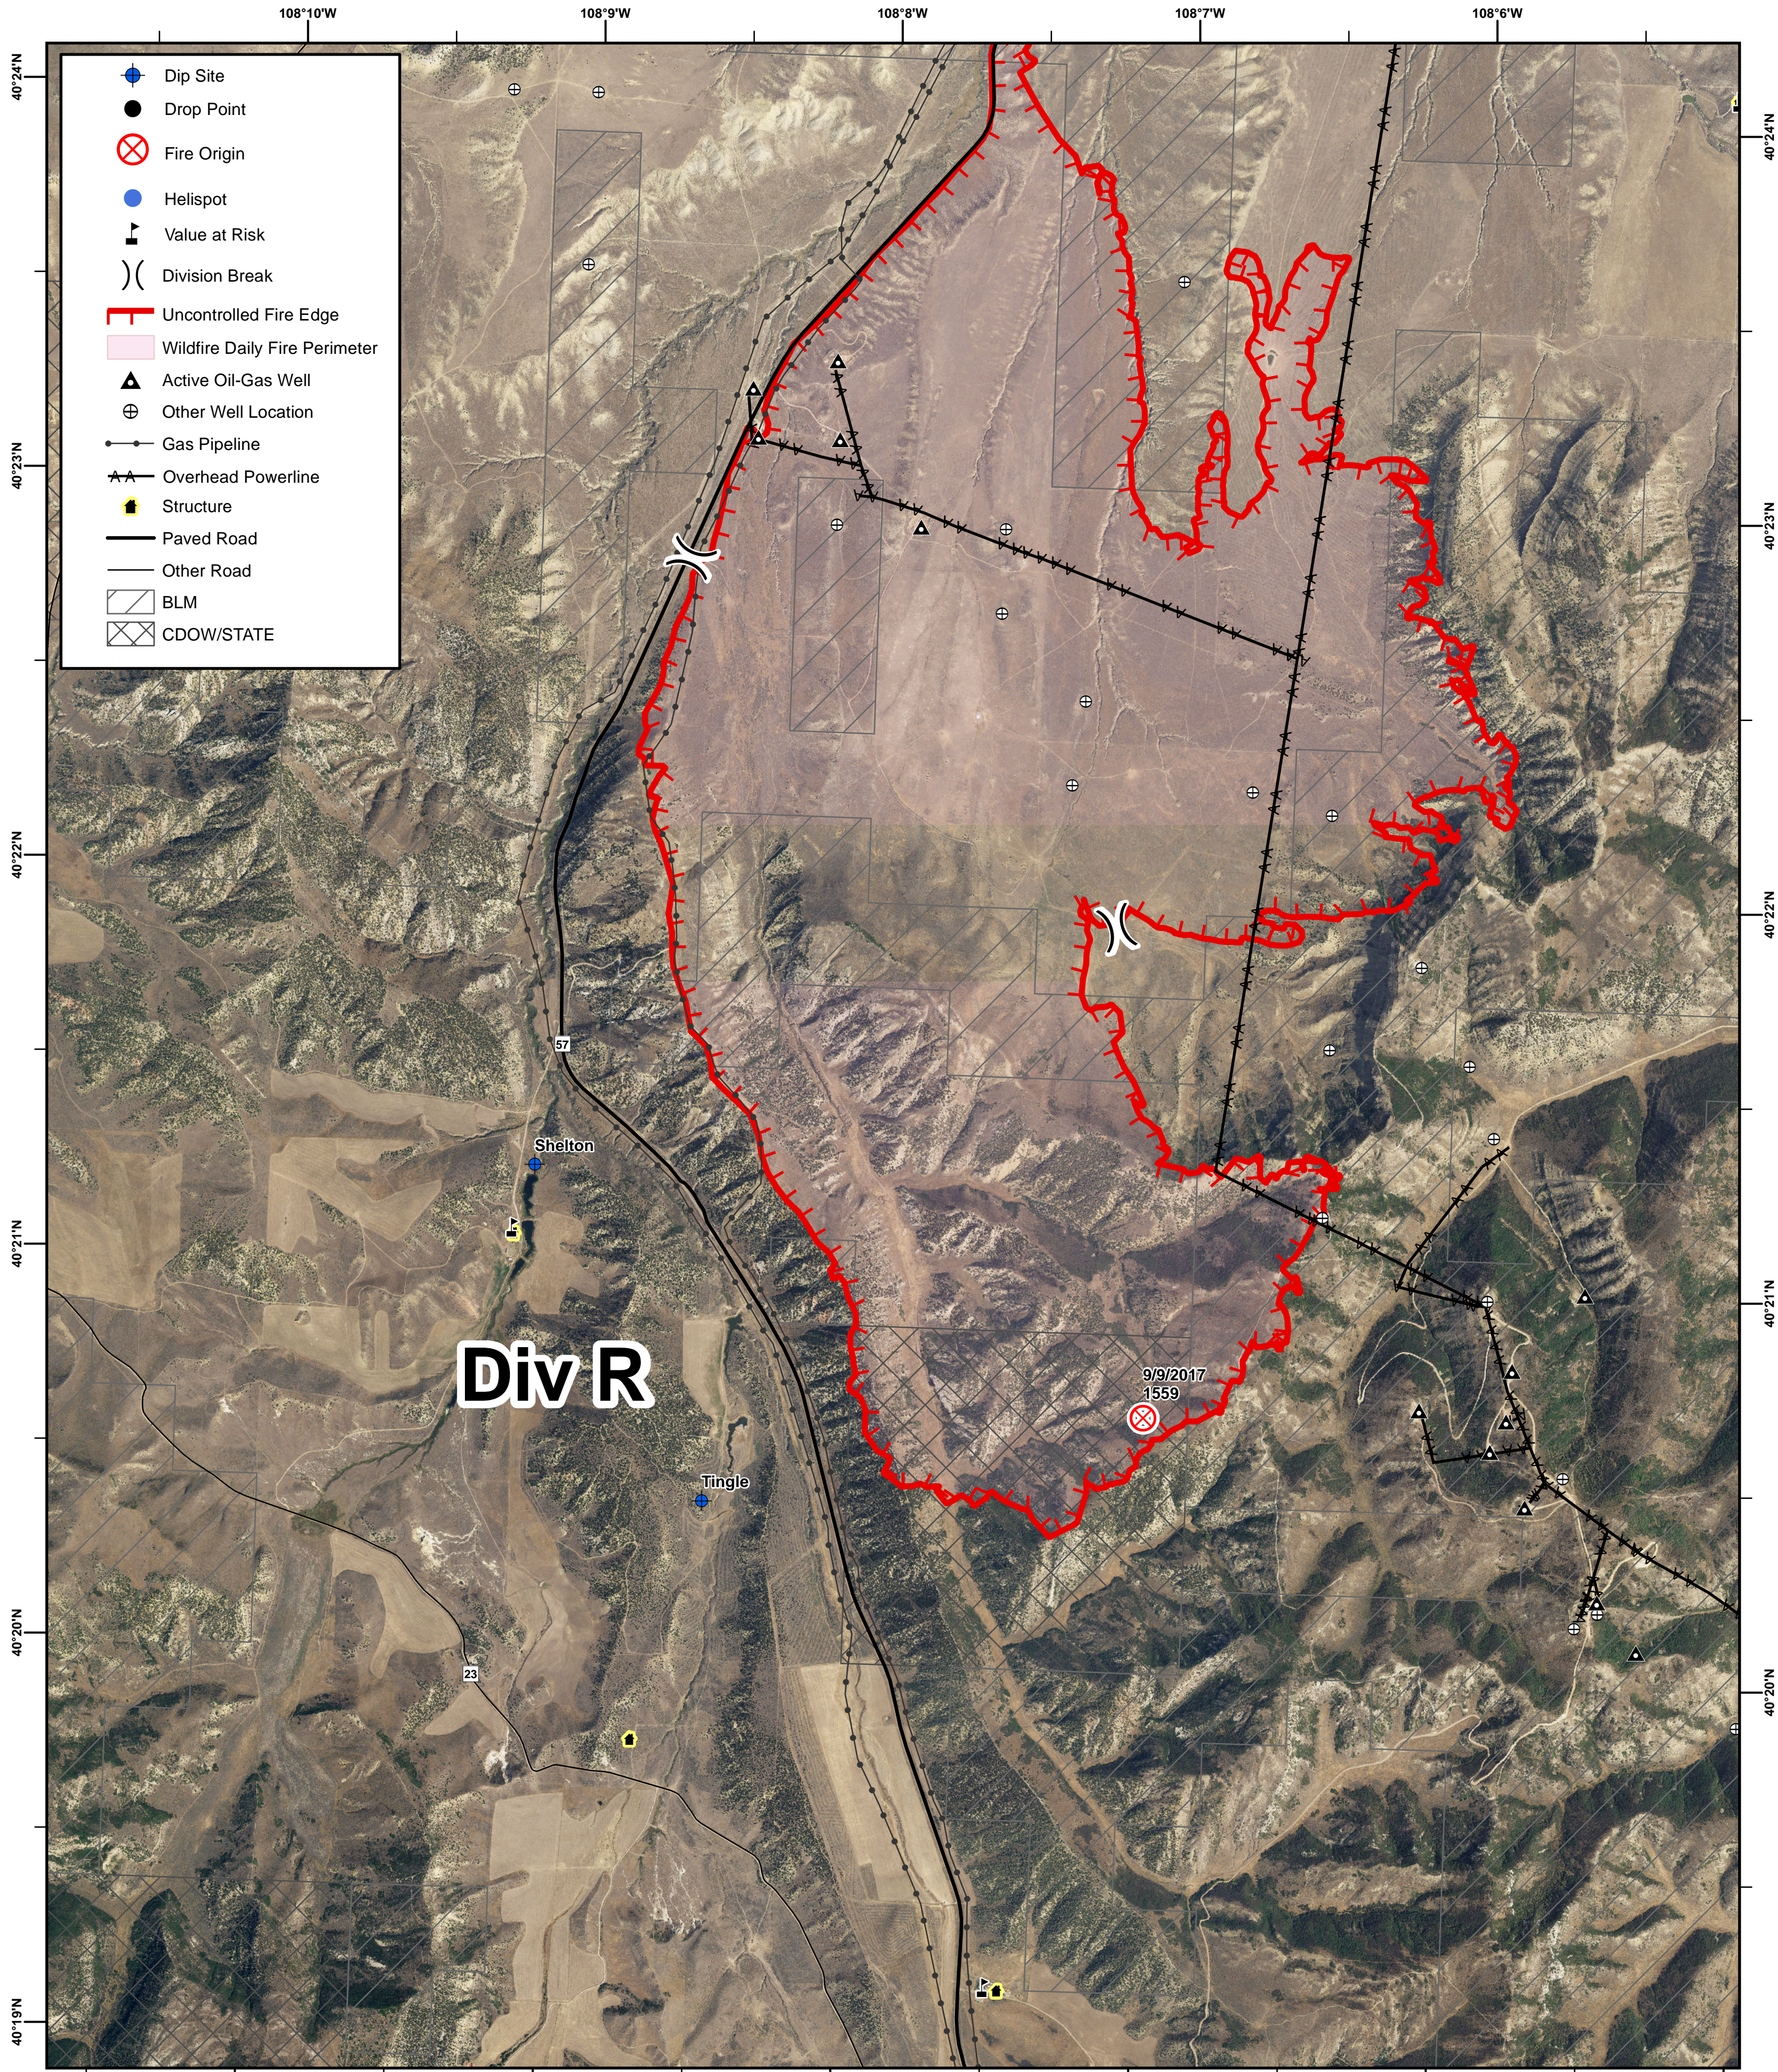

PINE TREE FIRE

09/12/2017 DAY SHIFT

DIV R

CO-MFX-469

Div R

9/9/2017
1559

4,732 Acres
as of 1348 hrs 09/11/2017

M.Roper
Sept 11, 2017
2300 Hours