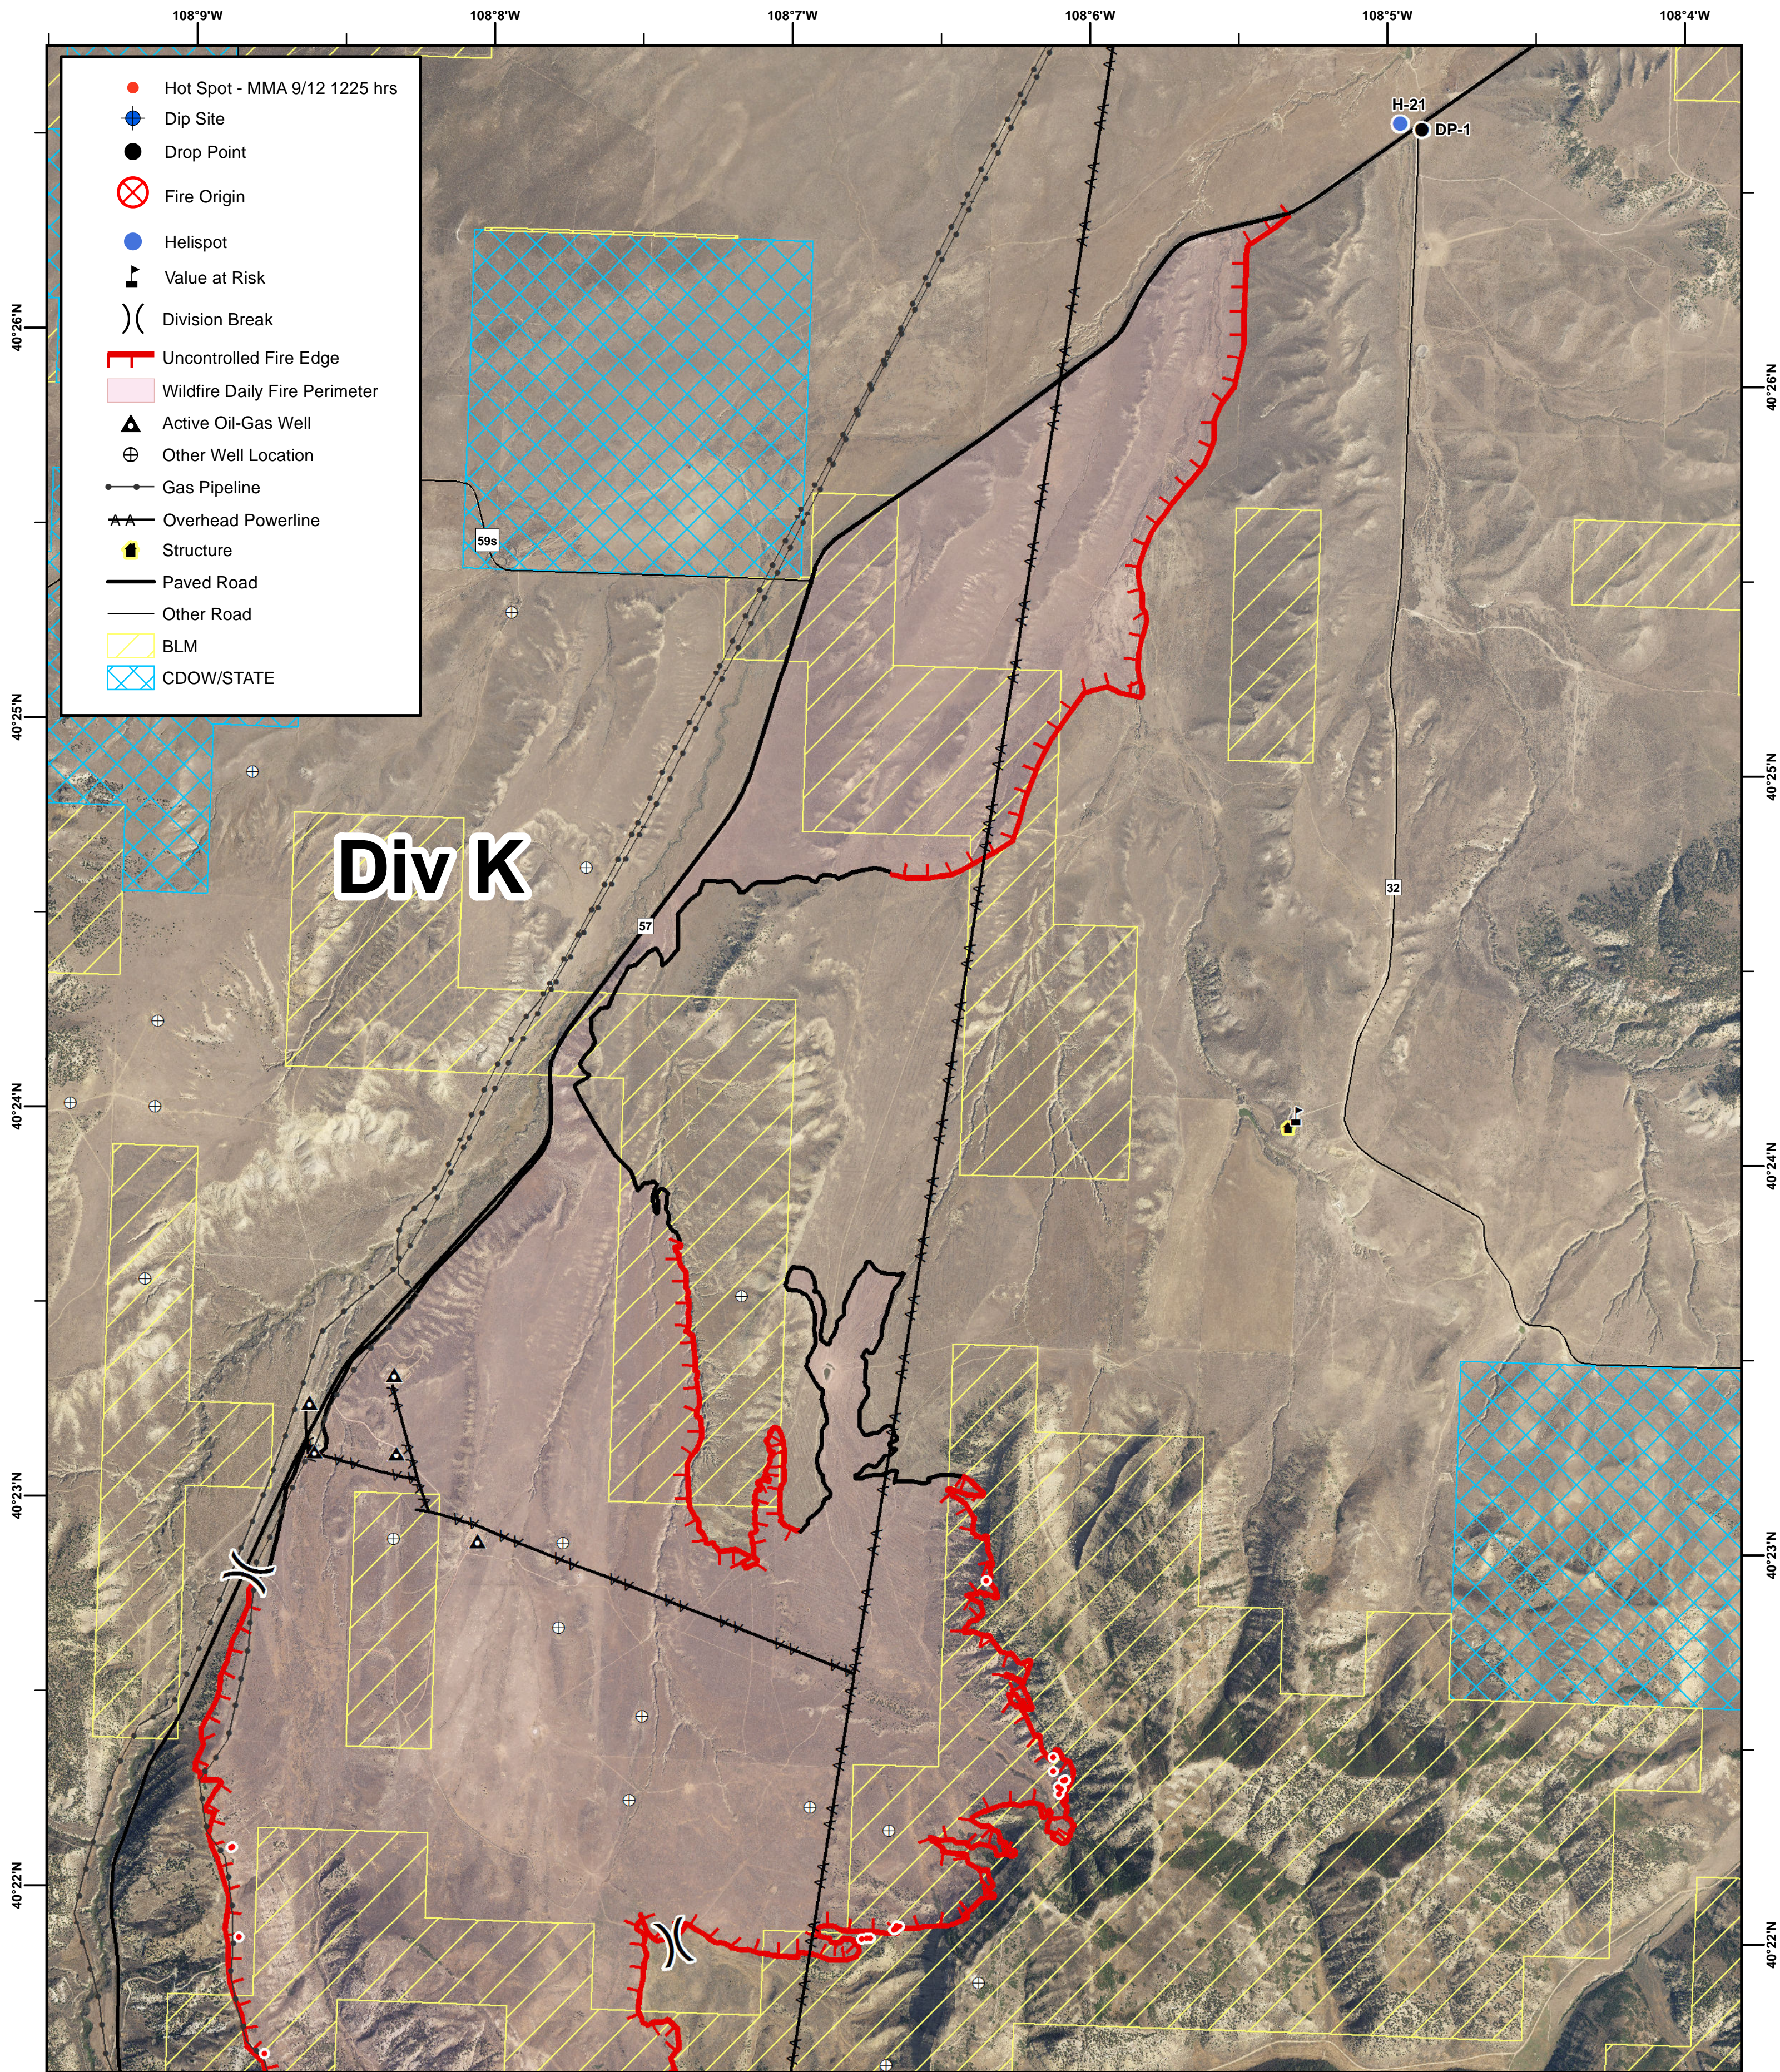

PINE TREE FIRE

09/13/2017 DAY SHIFT

DIV K

CO-MFX-469

Div K

4,735 Acres
as of 1225 hrs 09/12/2017

M.Roper
Sept 12, 2017
2100 Hours