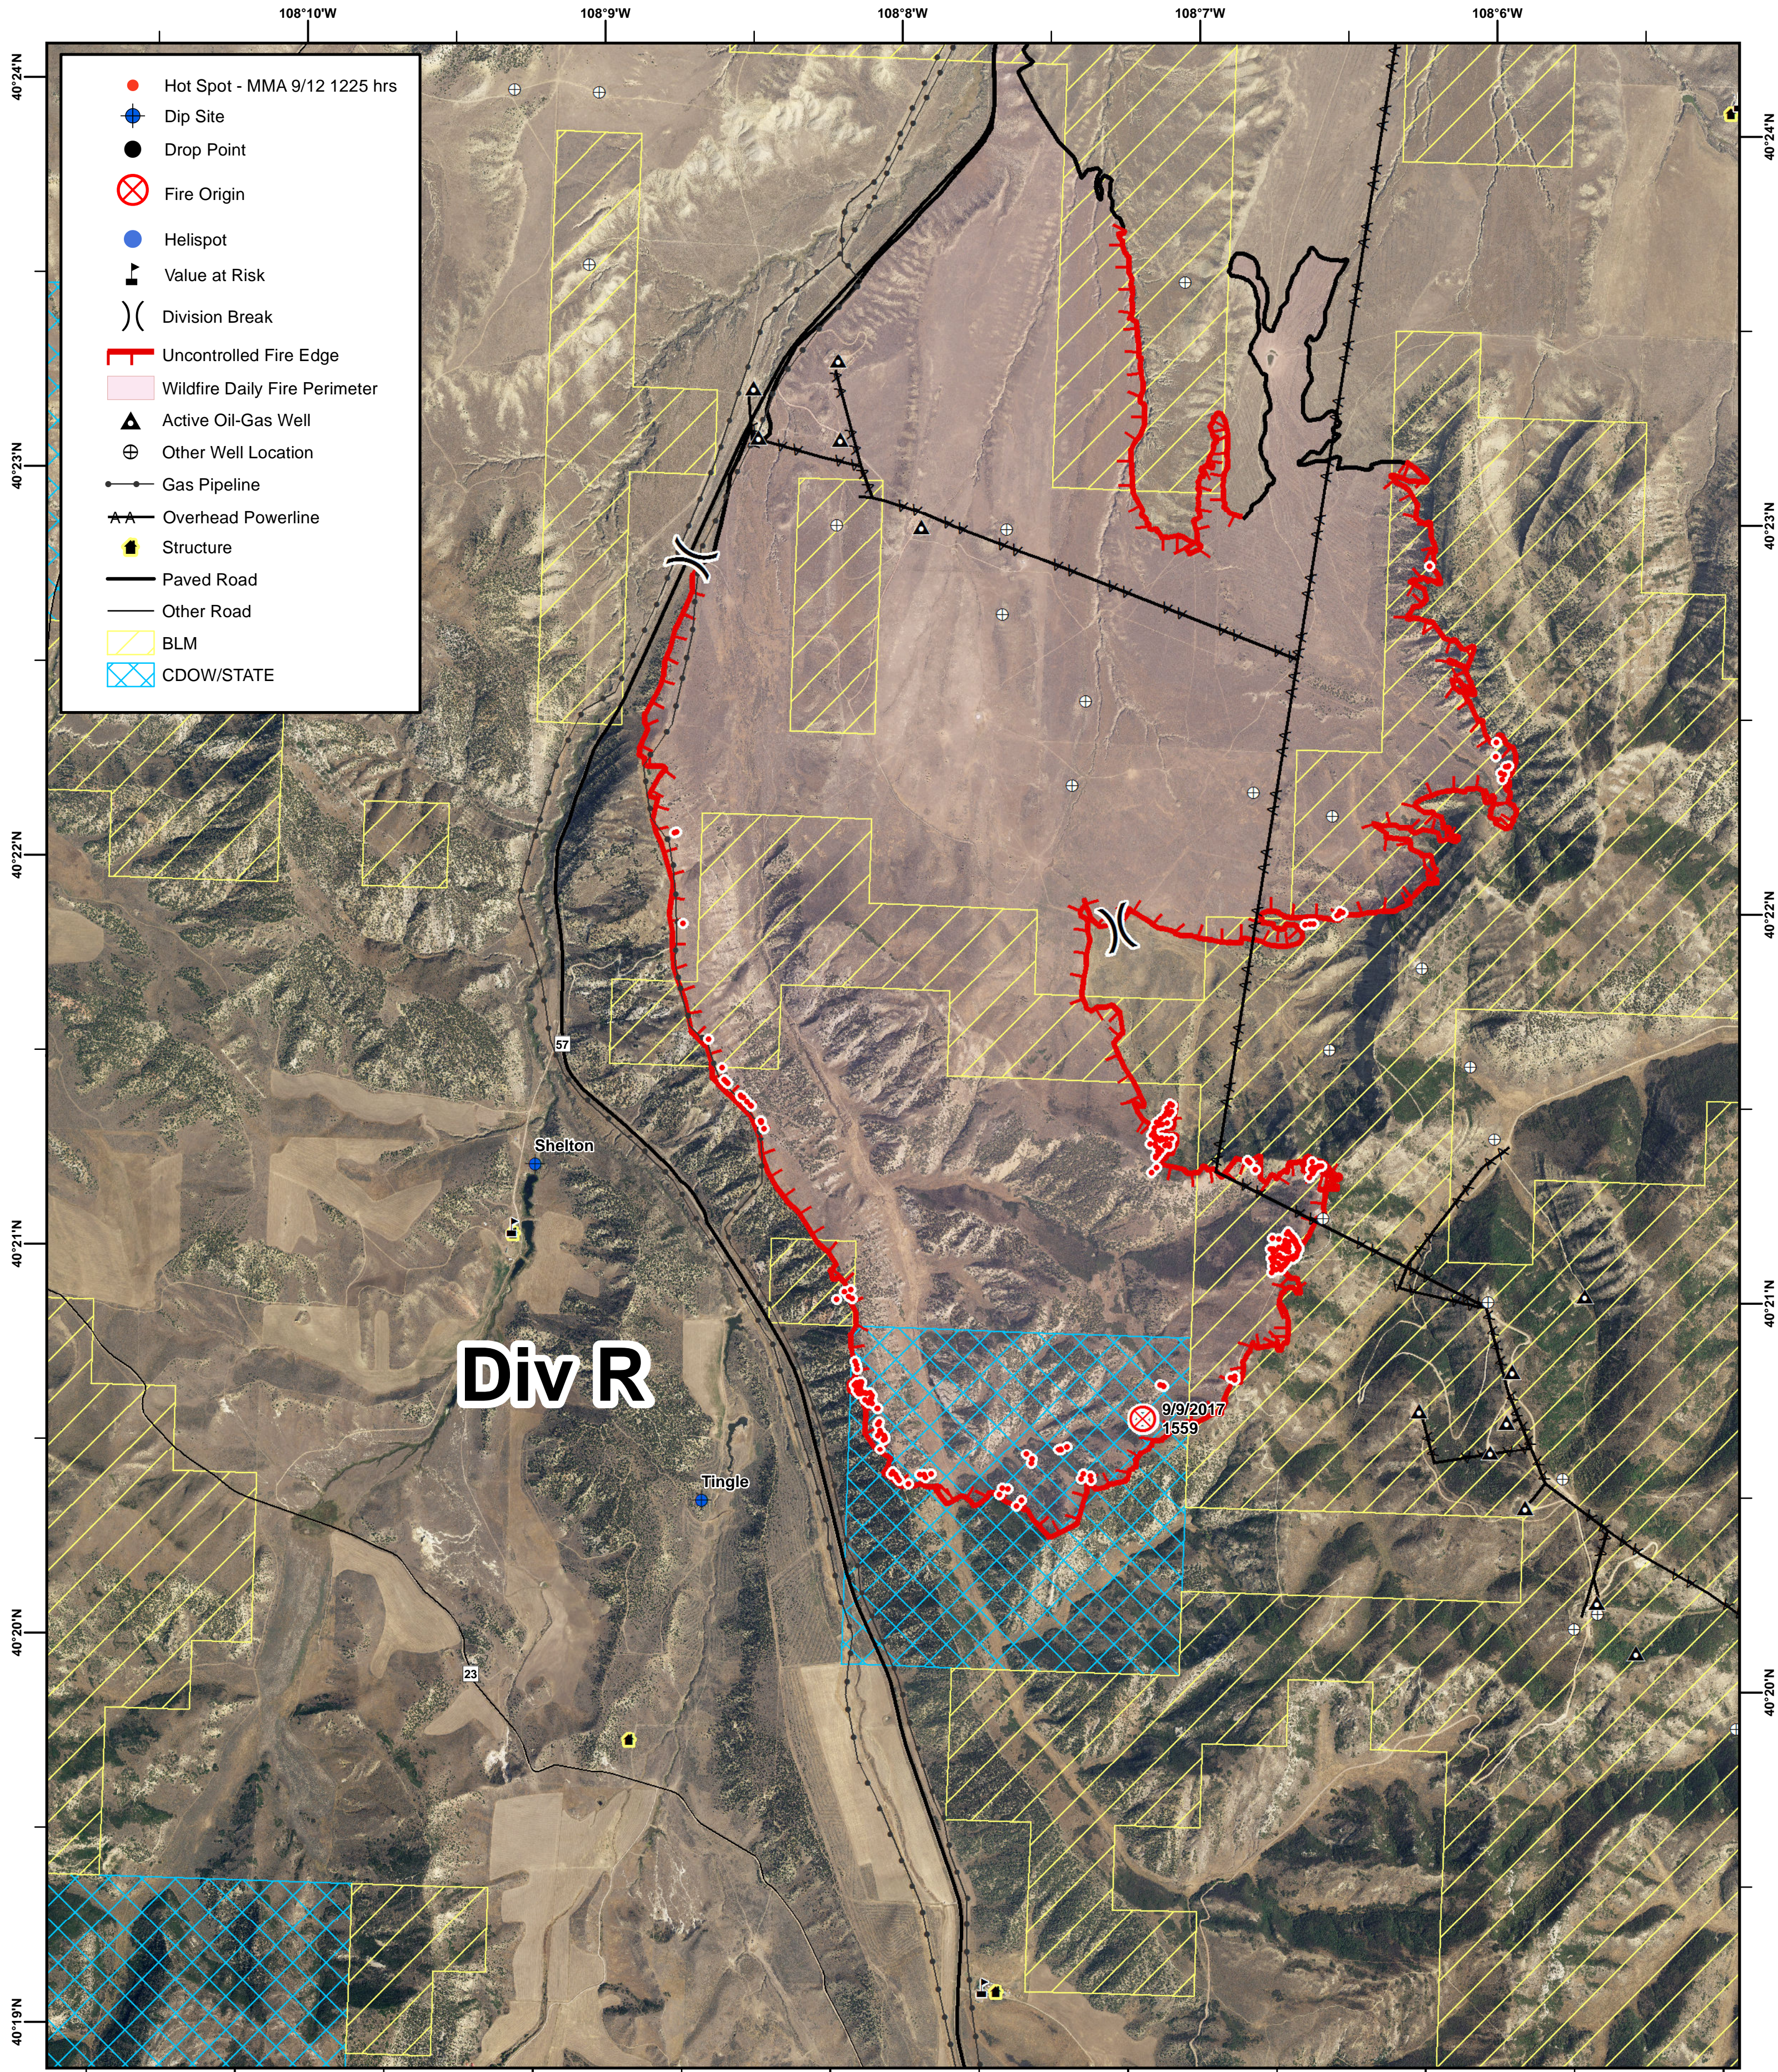

# PINE TREE FIRE

09/13/2017 DAY SHIFT

DIV R

CO-MFX-469

**Div R**

4,735 Acres  
as of 1225 hrs 09/12/2017

M.Roper  
Sept 12, 2017  
2100 Hours