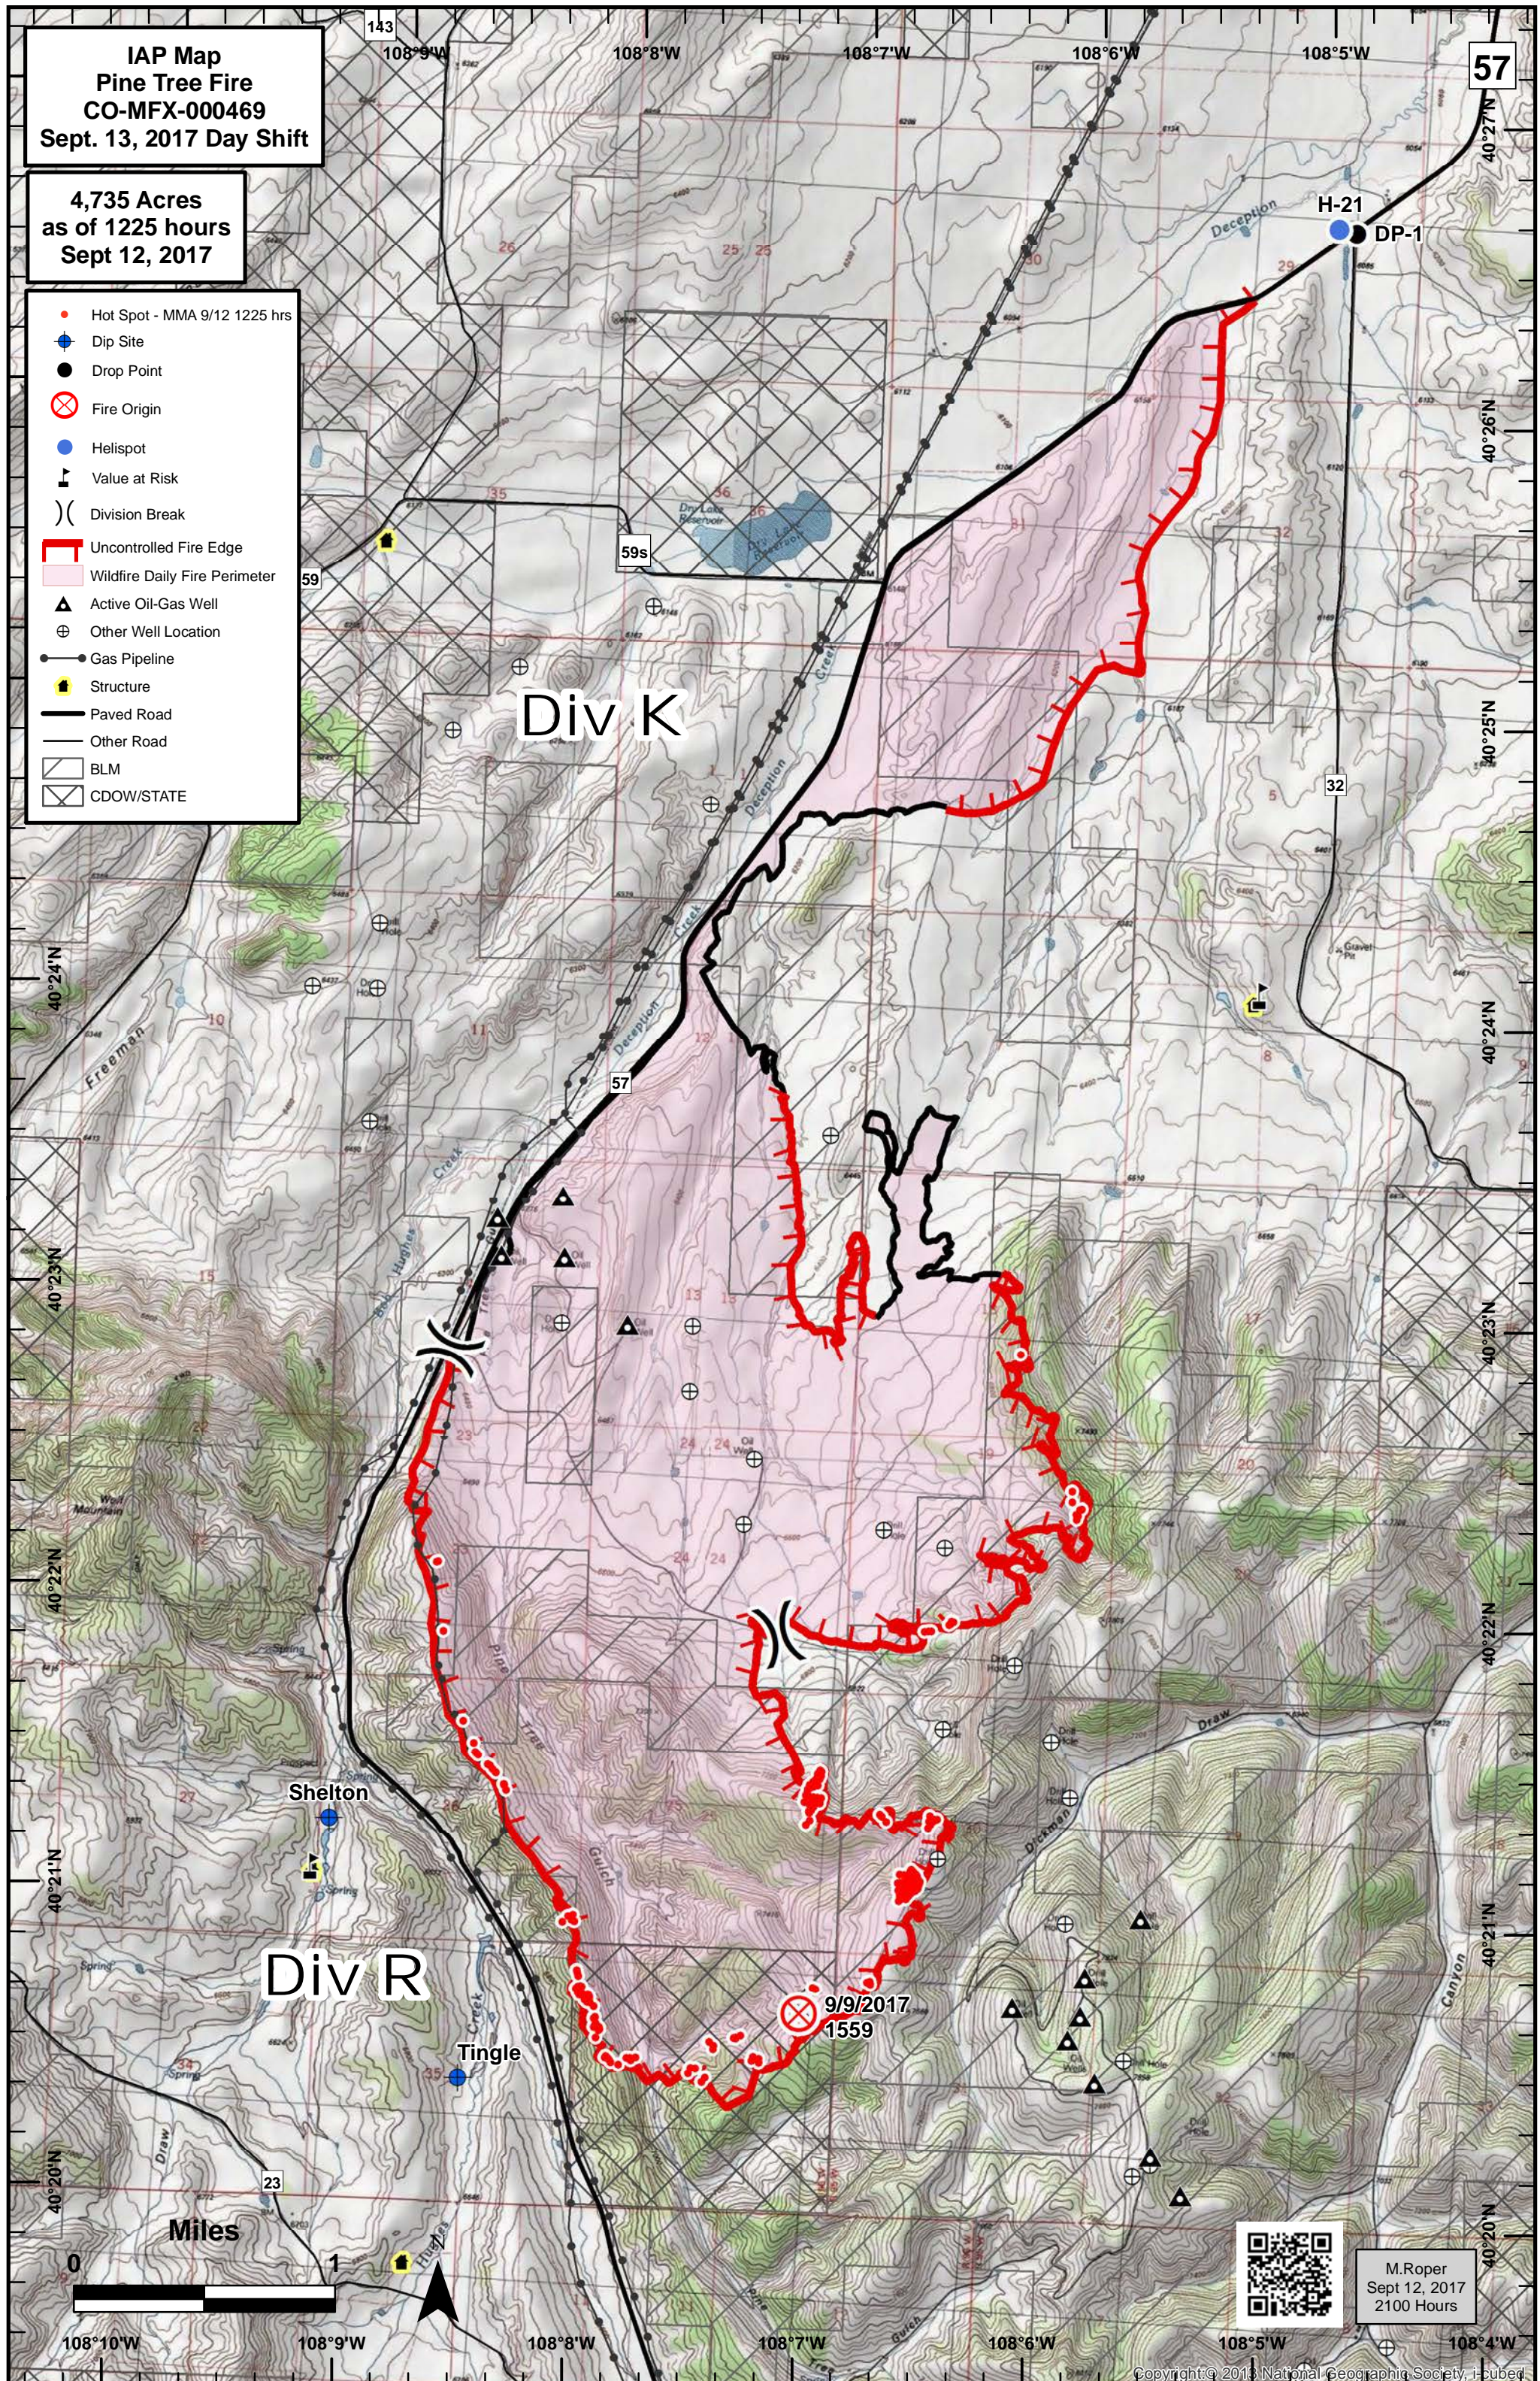

IAP Map
Pine Tree Fire
CO-MFX-000469
Sept. 13, 2017 Day Shift

4,735 Acres
as of 1225 hours
Sept 12, 2017

- Hot Spot - MMA 9/12 1225 hrs
- Dip Site
- Drop Point
- ⊗ Fire Origin
- Helispot
- ▲ Value at Risk
-) (Division Break
- ▬ Uncontrolled Fire Edge
- ▭ Wildfire Daily Fire Perimeter
- ▲ Active Oil-Gas Well
- ⊕ Other Well Location
- Gas Pipeline
- Structure
- Paved Road
- Other Road
- ▭ BLM
- ▭ CDOW/STATE

Div K

Div R

Miles

M.Roper
Sept 12, 2017
2100 Hours