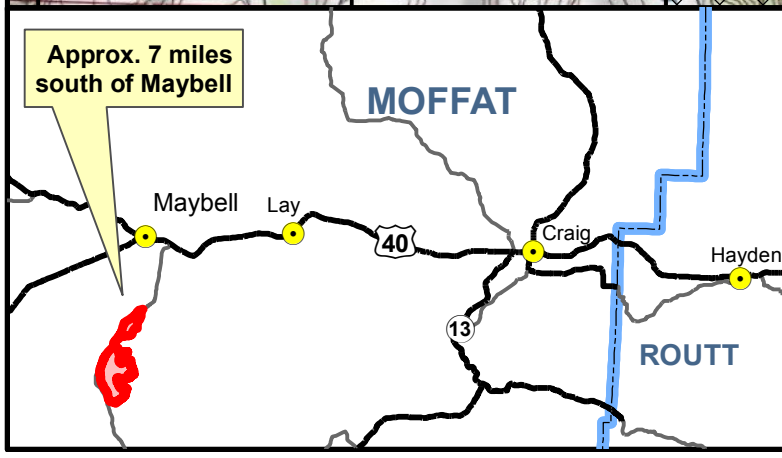

**Progression Map
Pine Tree Fire
CO-MFX-469
09/13/2017
Approx. 4,735 acres**

0 0.5 1 Miles
 Rocky Mountain, IMT2 Black
 Shane Greer, Incident Commander

- Legend**
- Fire Origin 9/9/2017 1559
 - Current Fire Perimeter
 - BLM
 - CPW or State Land
- Perimeter Date**
- 9/10/2017 1024 hrs
 - 9/10/2017 1612 hrs
 - 9/11/2017 1348 hrs
 - 9/12/2017 1225 hrs