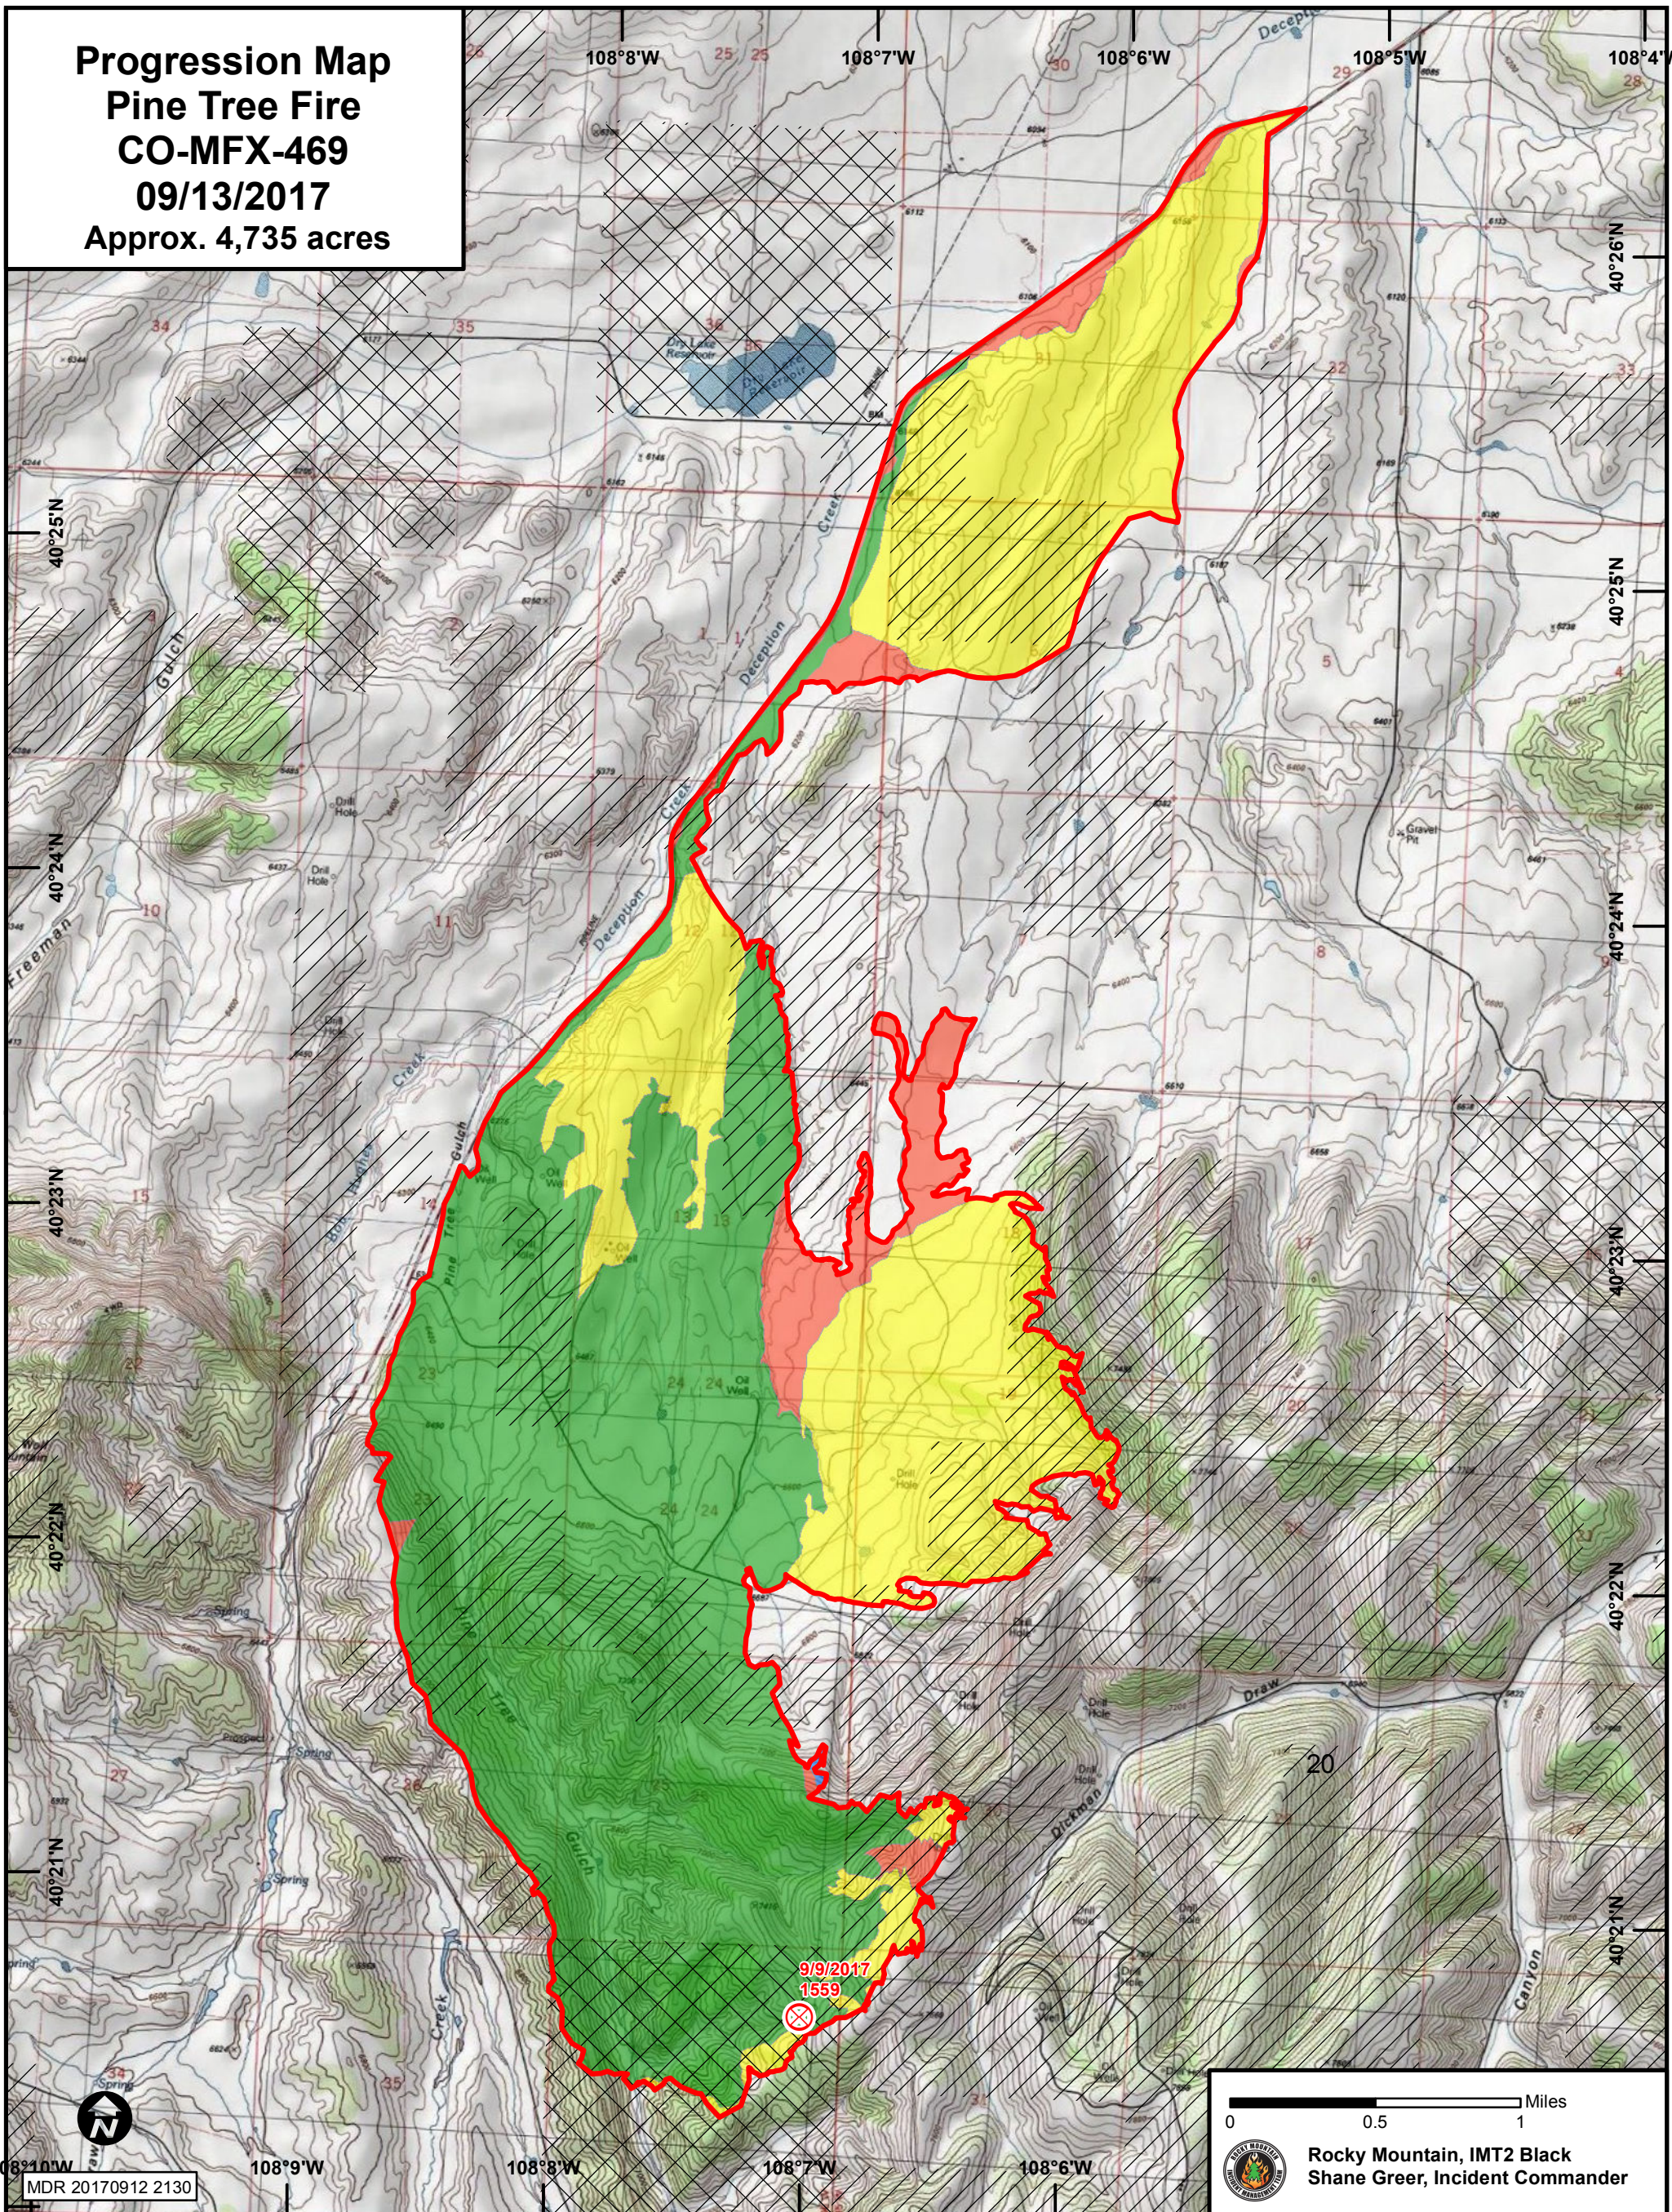

**Progression Map
Pine Tree Fire
CO-MFX-469
09/13/2017
Approx. 4,735 acres**

0 0.5 1 Miles
 Rocky Mountain, IMT2 Black
 Shane Greer, Incident Commander

- Legend**
- Fire Origin 9/9/2017 1559
 - Current Fire Perimeter
 - BLM
 - CPW or State Land
- Perimeter Date**
- 9/10/2017 1024 hrs
 - 9/10/2017 1612 hrs
 - 9/11/2017 1348 hrs
 - 9/12/2017 1225 hrs

| Date | 209 Acres | Daily Growth |
|--------------------|-----------|--------------|
| 9/10/2017 1024hrs | NA | NA |
| 9/10/2017 1612hrs | 4,443 | 4,443 |
| 9/11/2017 1348hrs | 4,732 | 289 |
| 9/12/2017 1225 hrs | 4,735 | 3 |

MDR 20170912 2130