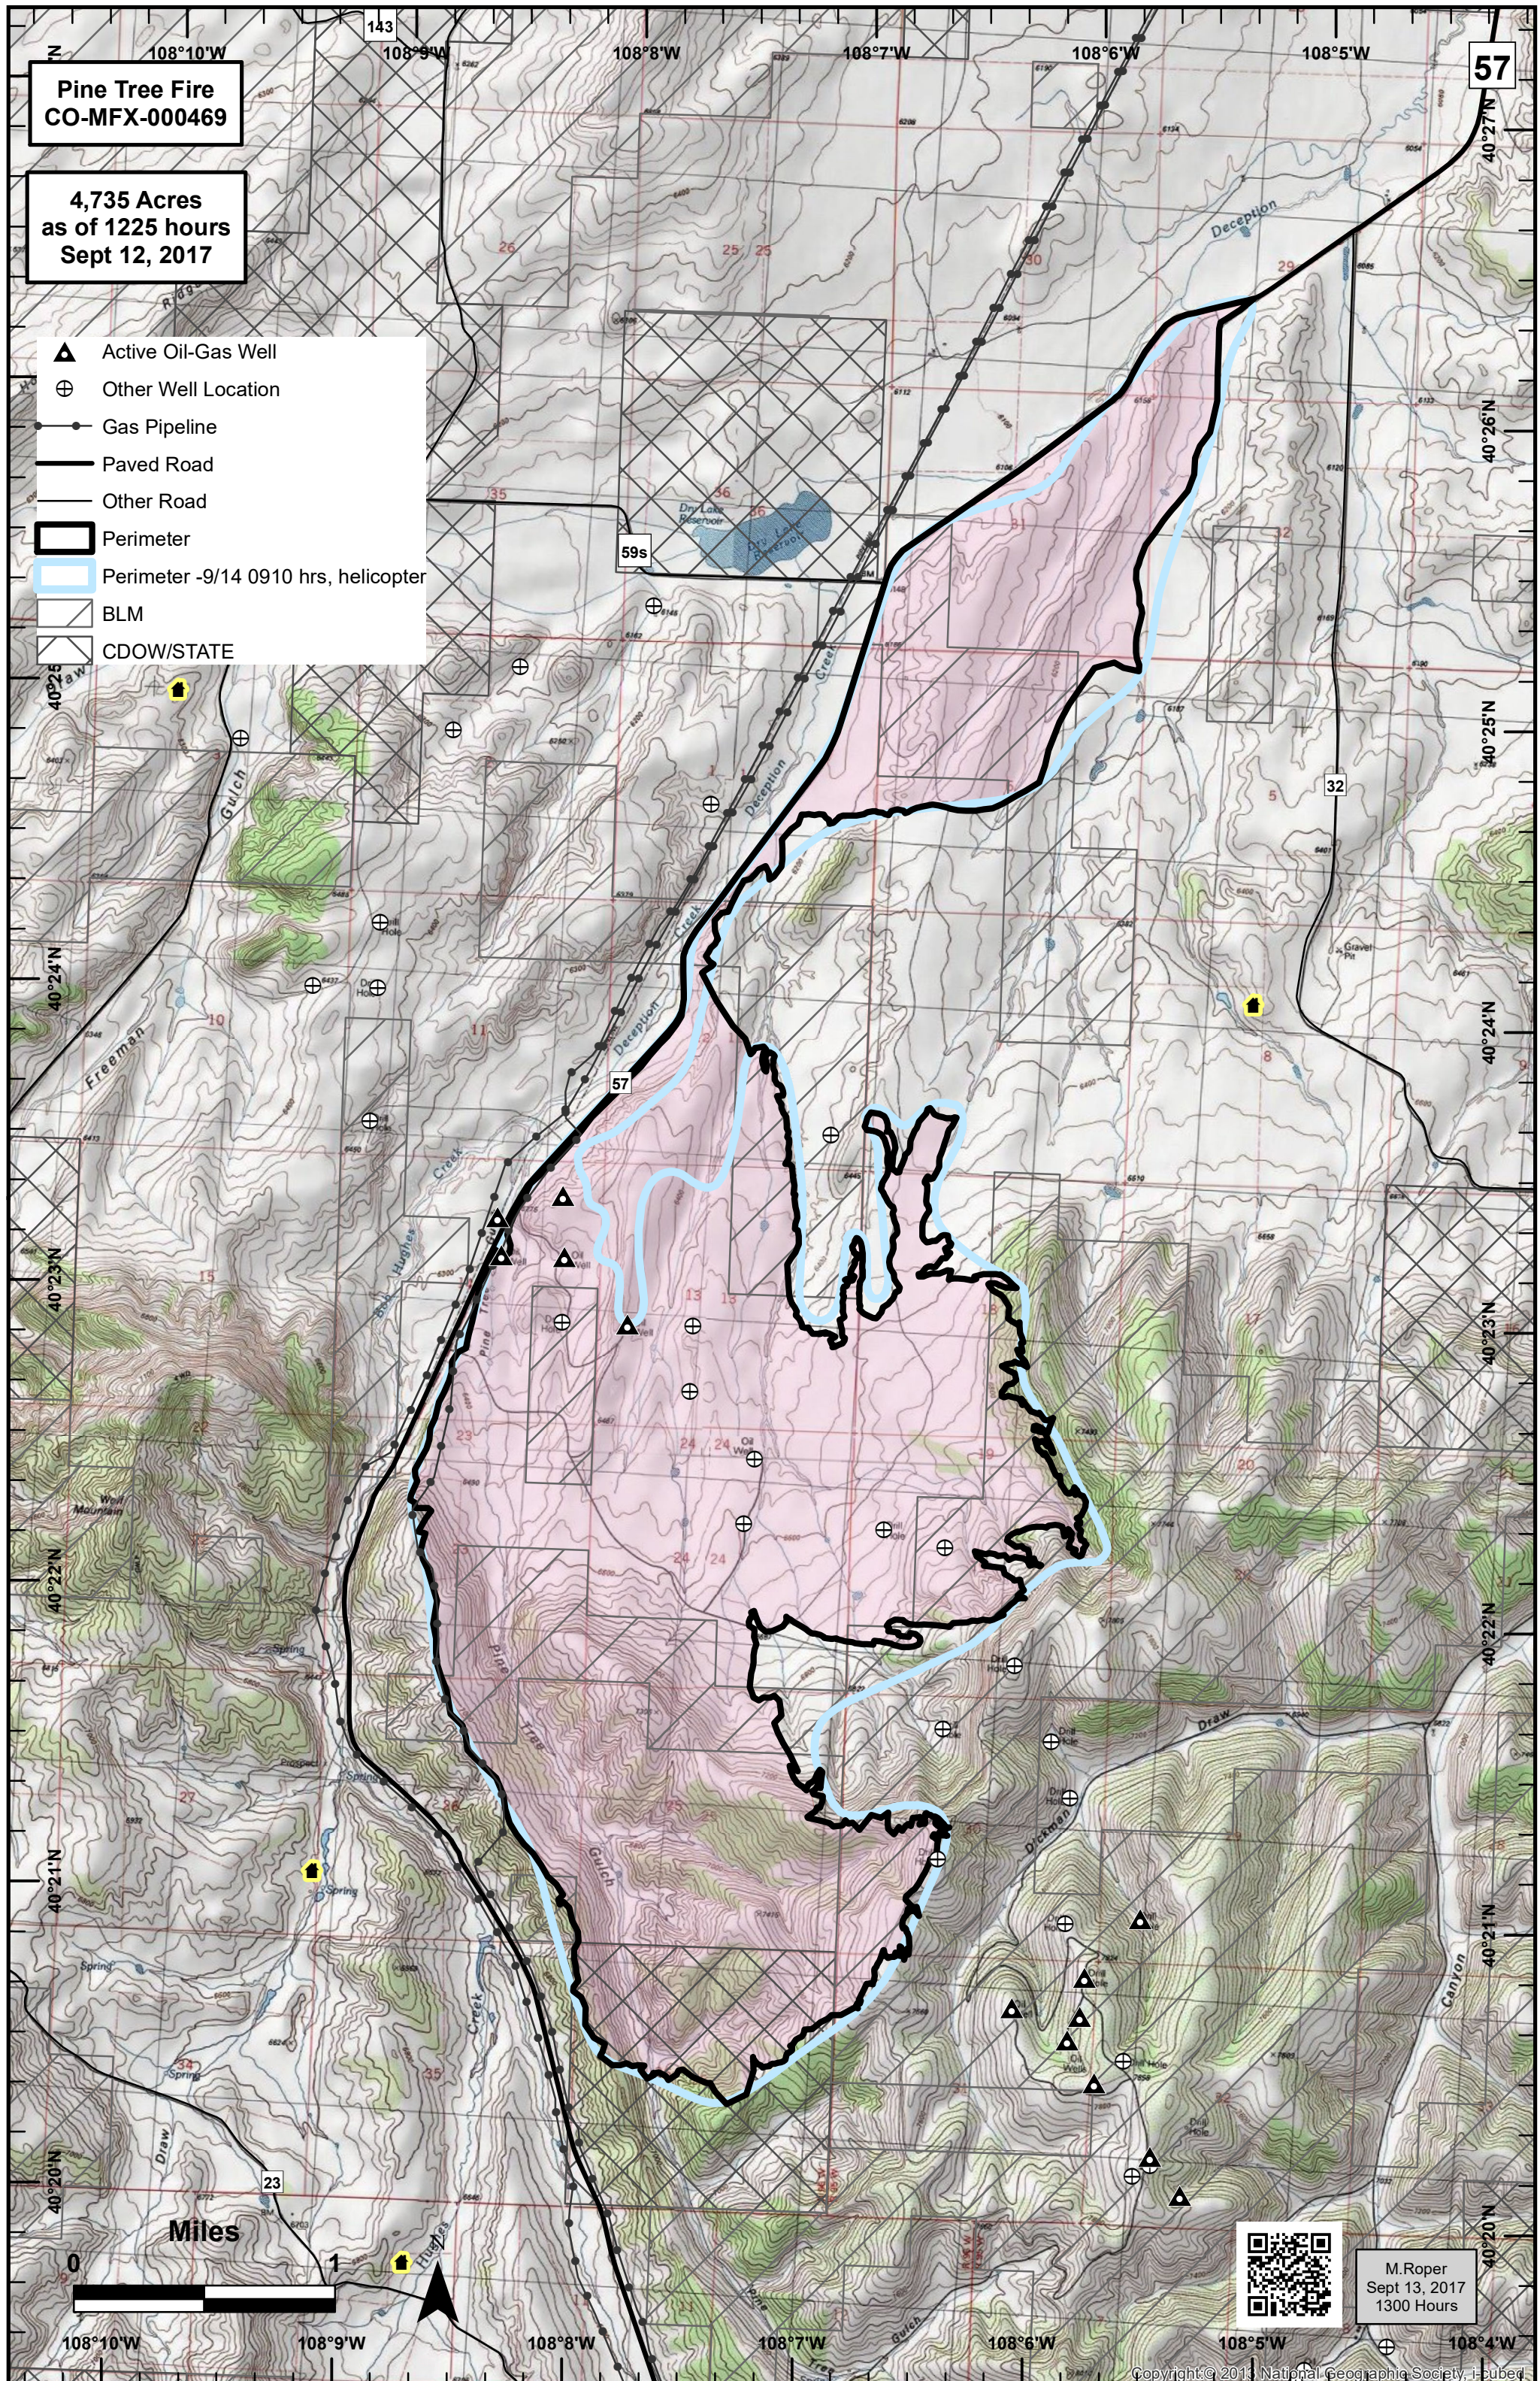

**Pine Tree Fire
CO-MFX-000469**

**4,735 Acres
as of 1225 hours
Sept 12, 2017**

-  Active Oil-Gas Well
-  Other Well Location
-  Gas Pipeline
-  Paved Road
-  Other Road
-  Perimeter
-  Perimeter -9/14 0910 hrs, helicopter
-  BLM
-  CDOW/STATE

M.Roper
Sept 13, 2017
1300 Hours