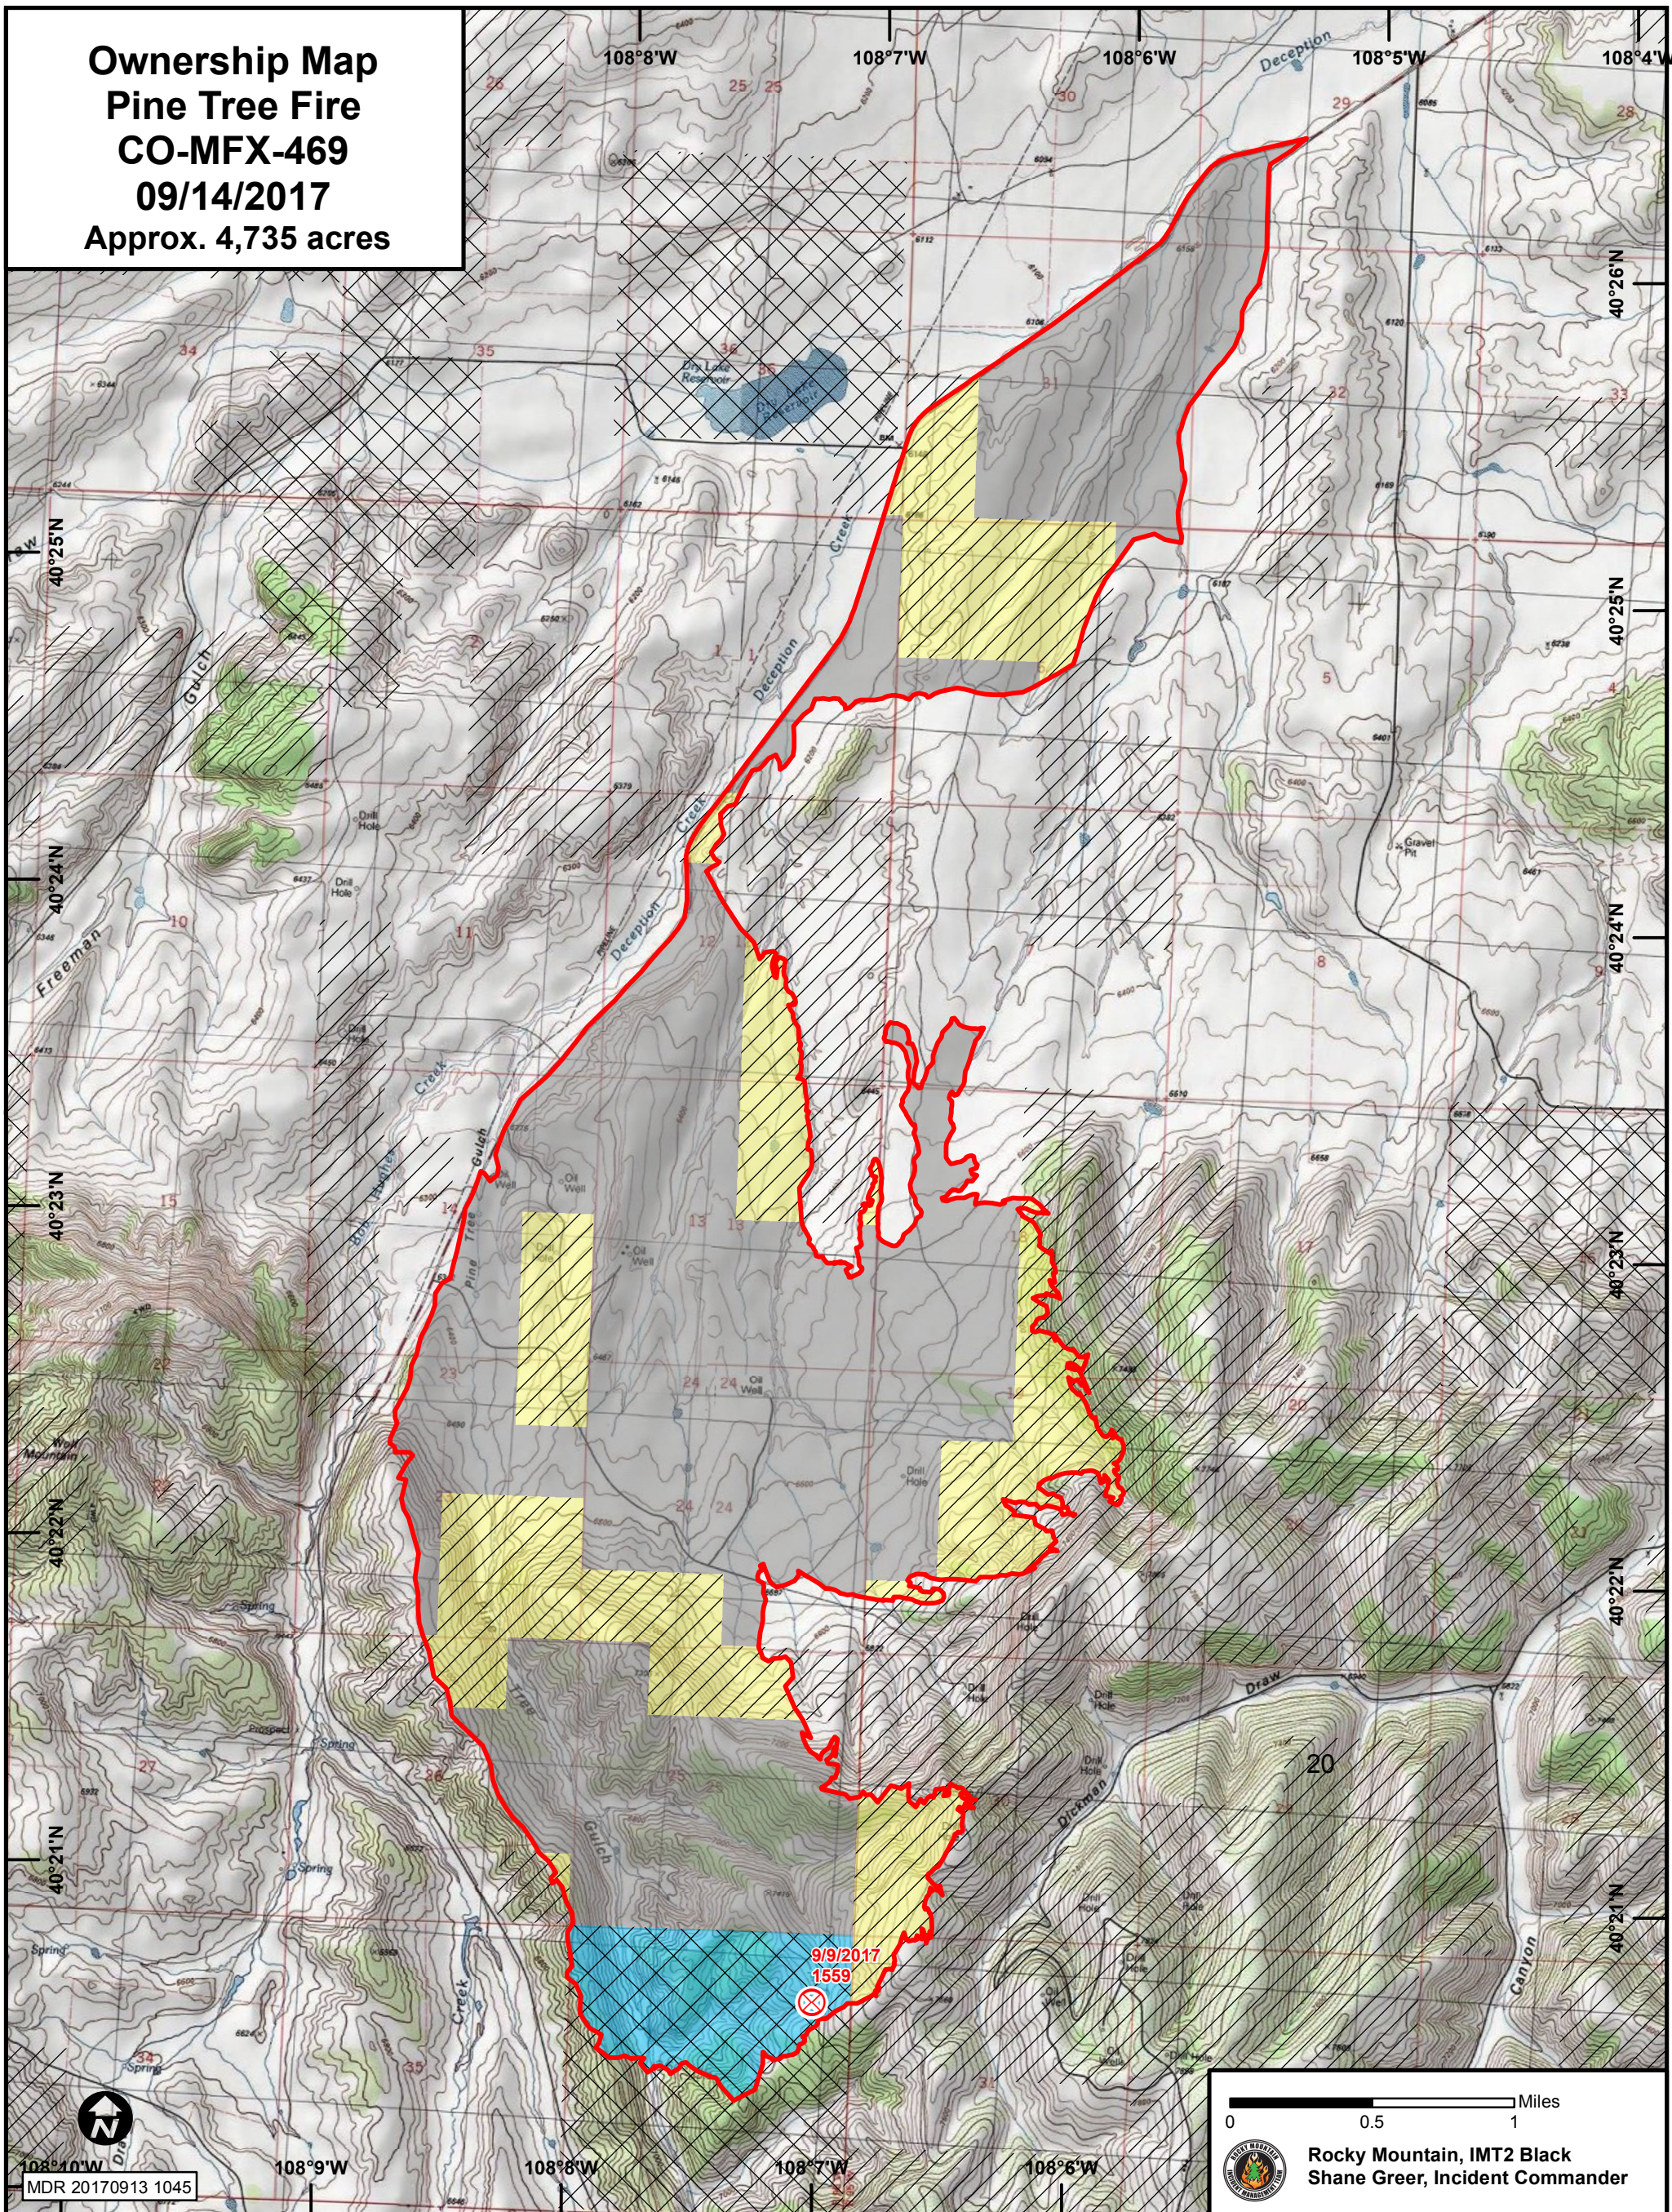

**Ownership Map  
Pine Tree Fire  
CO-MFX-469  
09/14/2017  
Approx. 4,735 acres**

0 0.5 1 Miles

**Rocky Mountain, IMT2 Black**  
**Shane Greer, Incident Commander**

**Legend**

- Fire Origin 9/9/2017 1559
- Current Fire Perimeter
- BLM
- CPW or State Land
- Area Burned by Ownership**
- BLM
- State Land
- Private Land

Land Status	Acres Burned
BLM	1,275
State	278
Private	3,182
<b>Total</b>	<b>4,735</b>