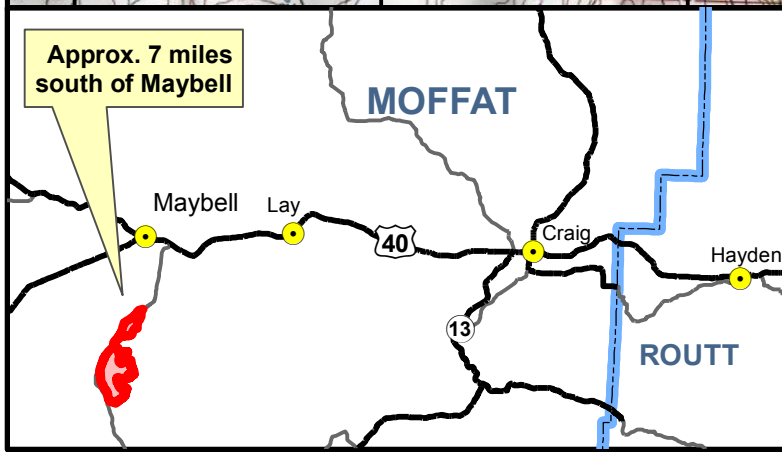

**Ownership Map  
Pine Tree Fire  
CO-MFX-469  
09/14/2017  
Approx. 4,735 acres**

0 0.5 1 Miles

**Rocky Mountain, IMT2 Black**  
**Shane Greer, Incident Commander**

**Legend**

- Fire Origin 9/9/2017 1559
- Current Fire Perimeter
- BLM
- CPW or State Land
- Area Burned by Ownership**
- BLM
- State Land
- Private Land