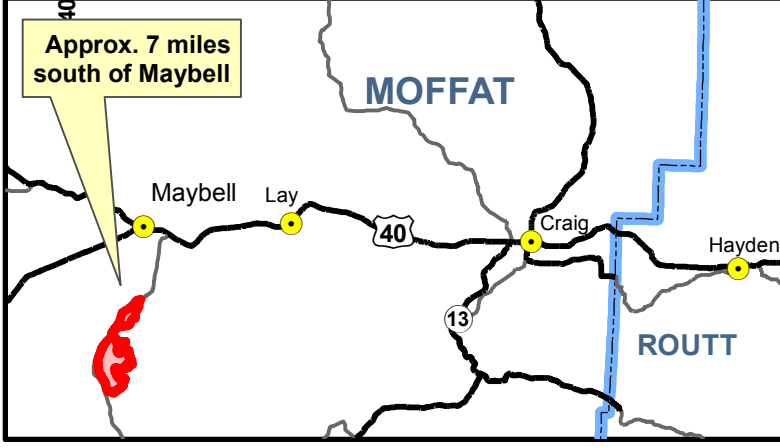

**Progression Map
Pine Tree Fire
CO-MFX-469
09/14/2017
Approx. 4,735 acres**

0 0.5 1 Miles
 **Rocky Mountain, IMT2 Black**
 Shane Greer, Incident Commander

- Legend**
-  Fire Origin 9/9/2017 1559
 -  Fire Perimeter
 -  BLM
 -  CPW or State Land
- Perimeter Date**
-  9/10/2017 1024 hrs
 -  9/10/2017 1612 hrs
 -  9/11/2017 1348 hrs
 -  9/12/2017 1225 hrs