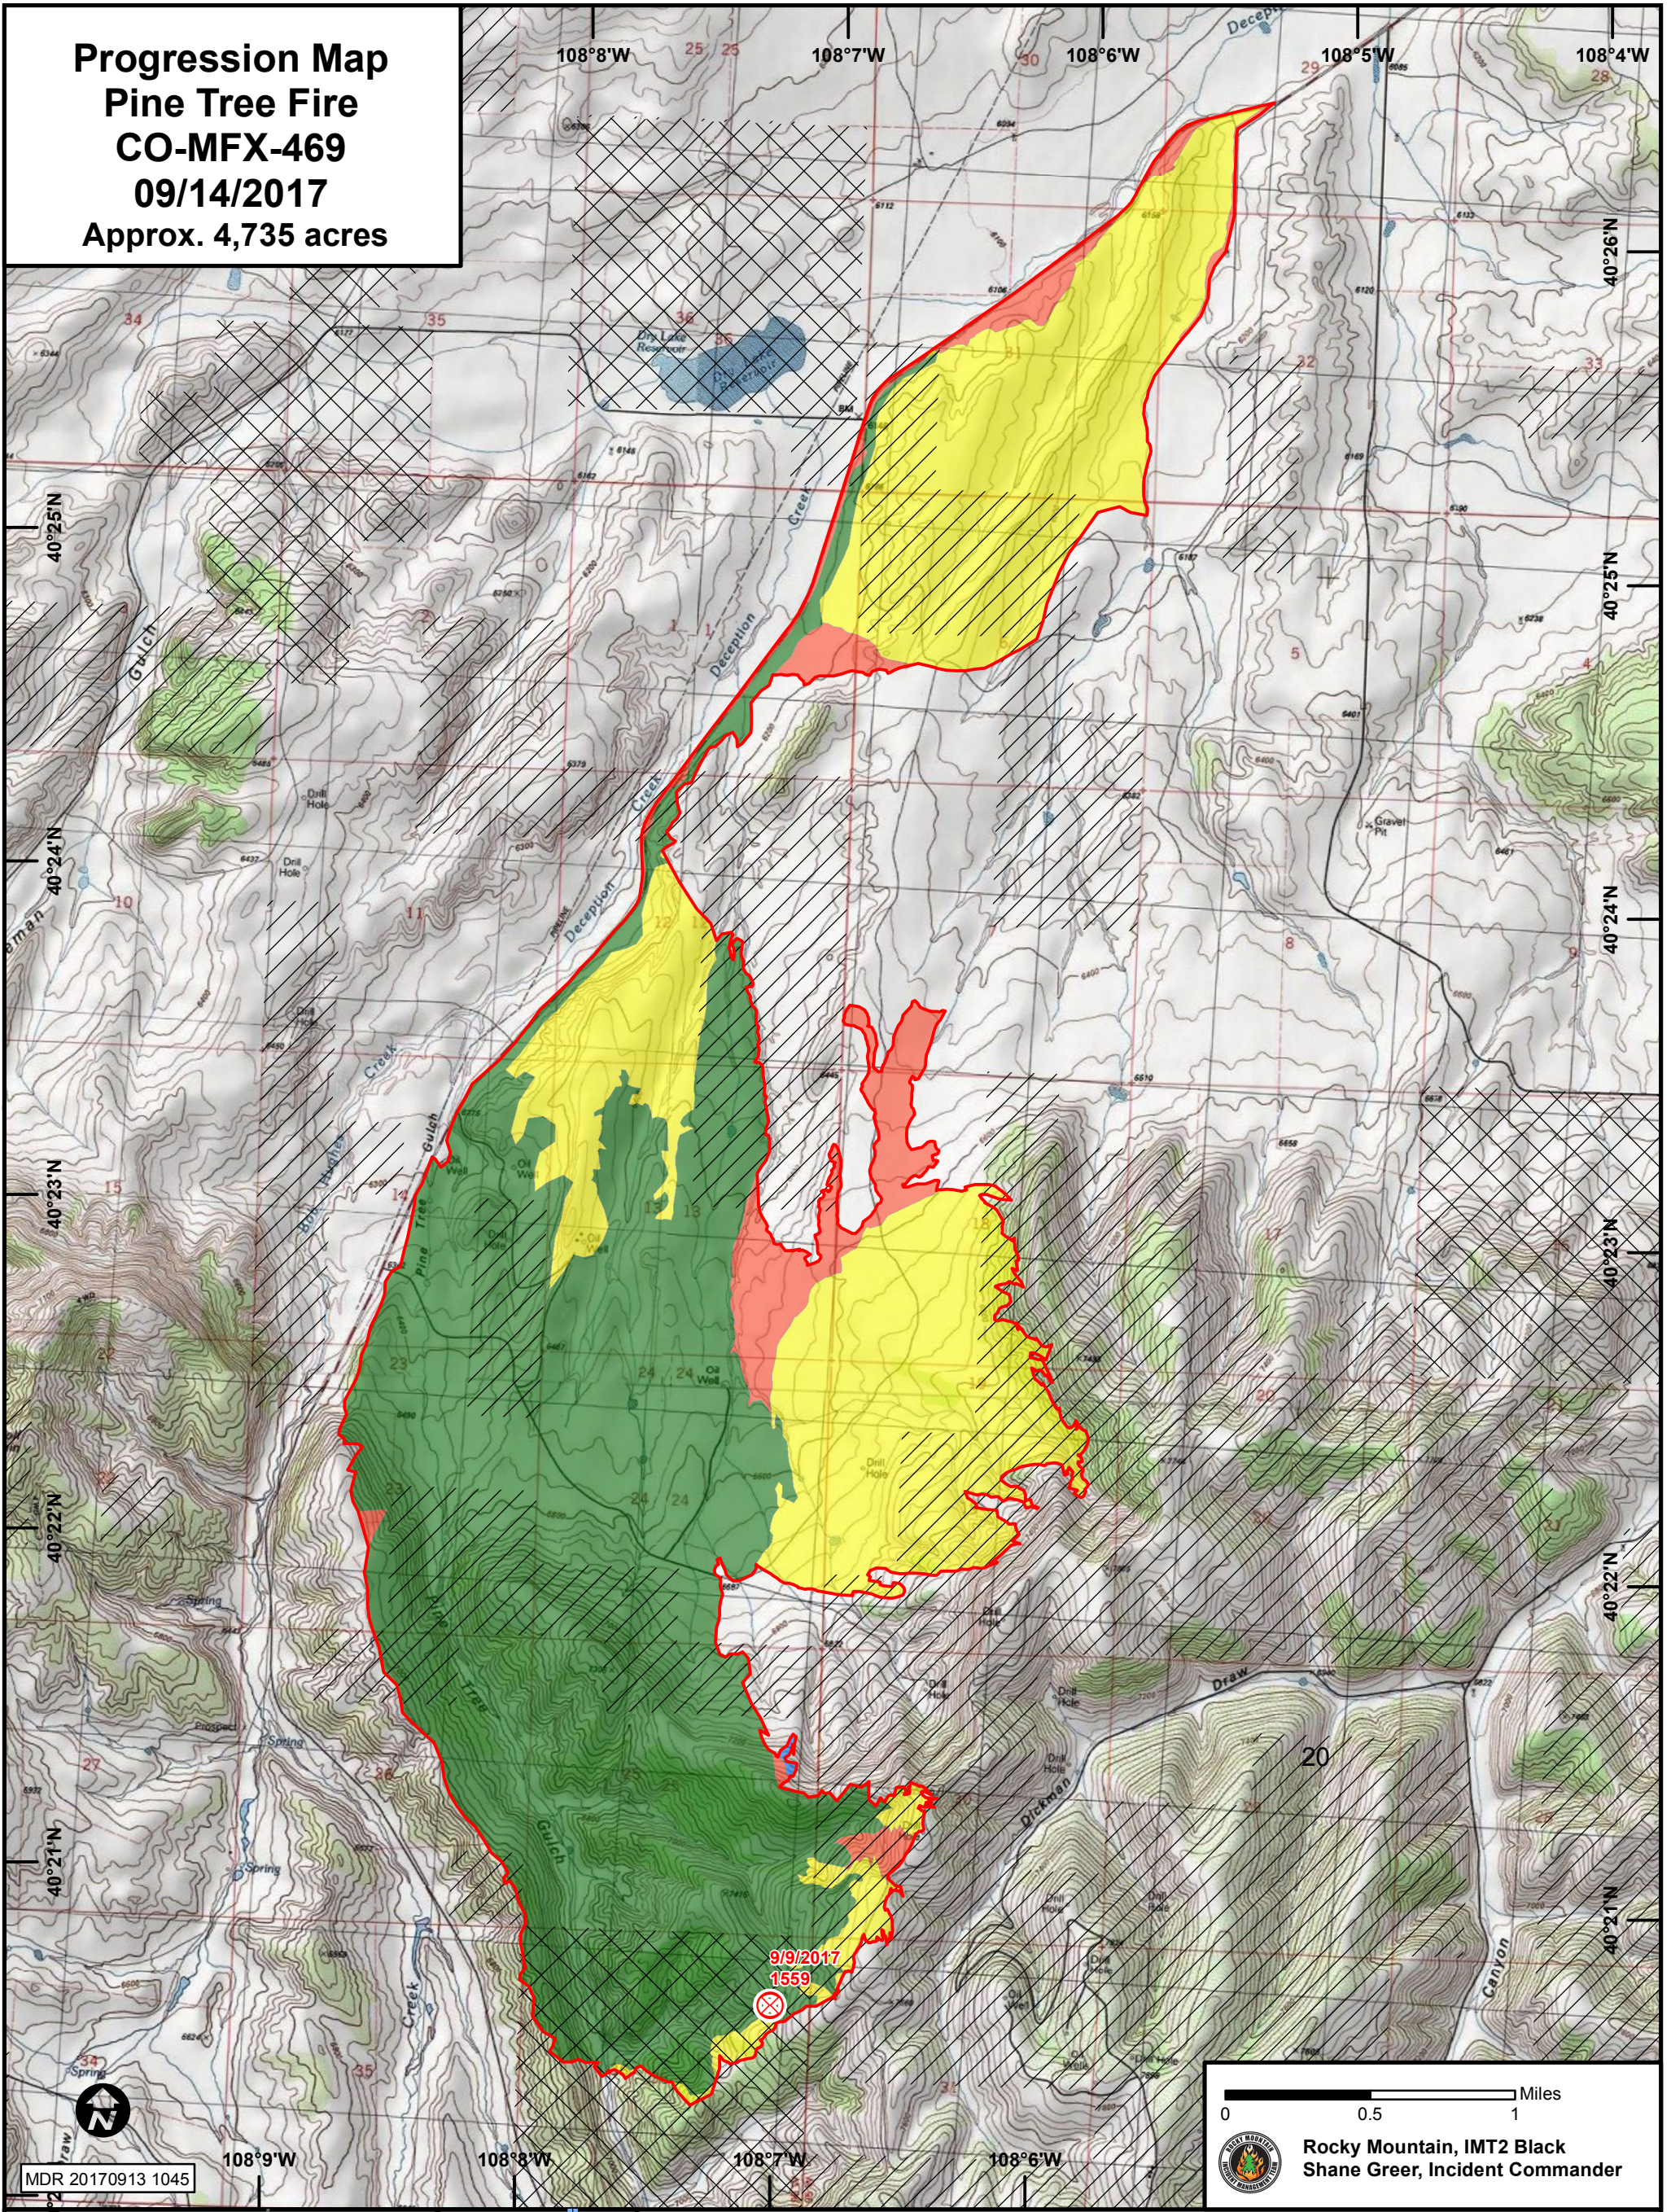

**Progression Map
Pine Tree Fire
CO-MFX-469
09/14/2017
Approx. 4,735 acres**

0 0.5 1 Miles
 **Rocky Mountain, IMT2 Black**
 Shane Greer, Incident Commander

- Legend**
-  Fire Origin 9/9/2017 1559
 -  Fire Perimeter
 -  BLM
 -  CPW or State Land
- Perimeter Date**
-  9/10/2017 1024 hrs
 -  9/10/2017 1612 hrs
 -  9/11/2017 1348 hrs
 -  9/12/2017 1225 hrs

Date	209 Acres	Daily Growth
9/10/2017 1024hrs	NA	NA
9/10/2017 1612hrs	4,443	4,443
9/11/2017 1348hrs	4,732	289
9/12/2017 1225 hrs	4,735	3