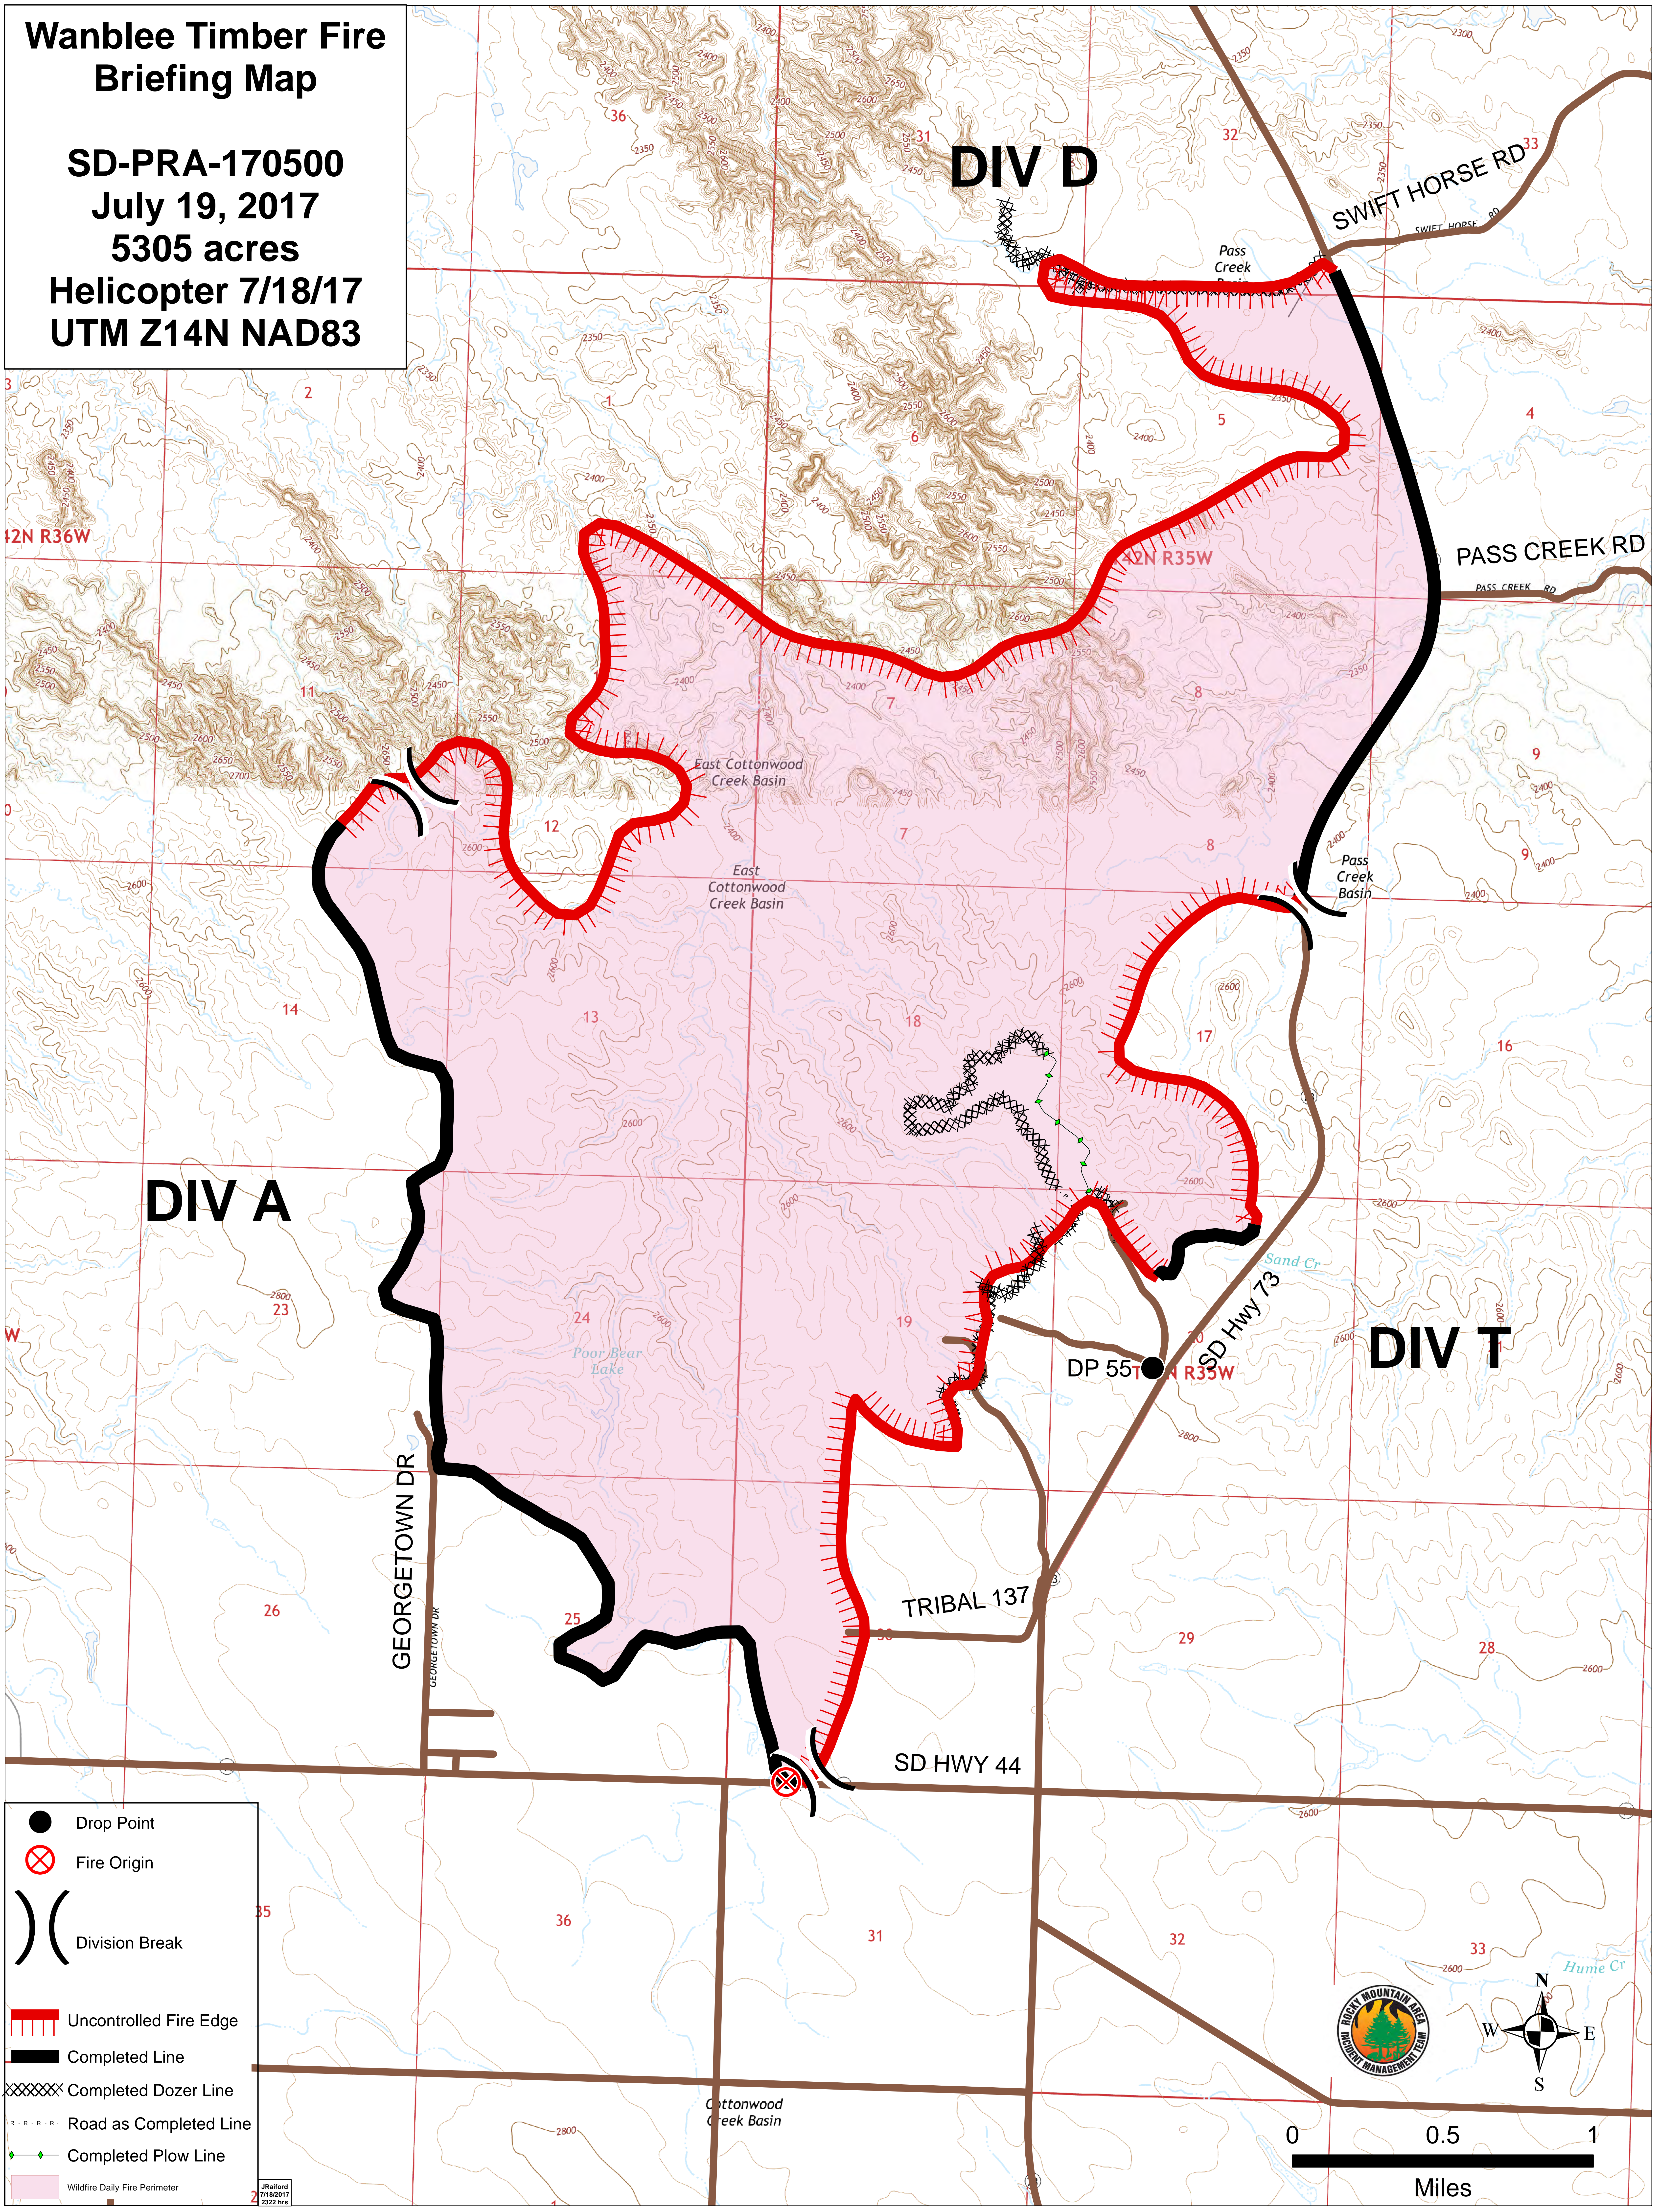

Wanblee Timber Fire Briefing Map

SD-PRA-170500
July 19, 2017
5305 acres
Helicopter 7/18/17
UTM Z14N NAD83

- Drop Point
- ⊗ Fire Origin
-) (Division Break
- ▬ Uncontrolled Fire Edge
- ▬ Completed Line
- ▬ Completed Dozer Line
- ▬ Road as Completed Line
- ▬ Completed Plow Line
- ▬ Wildfire Daily Fire Perimeter

JRafford
7/18/2017
2322 hrs

0 0.5 1
Miles