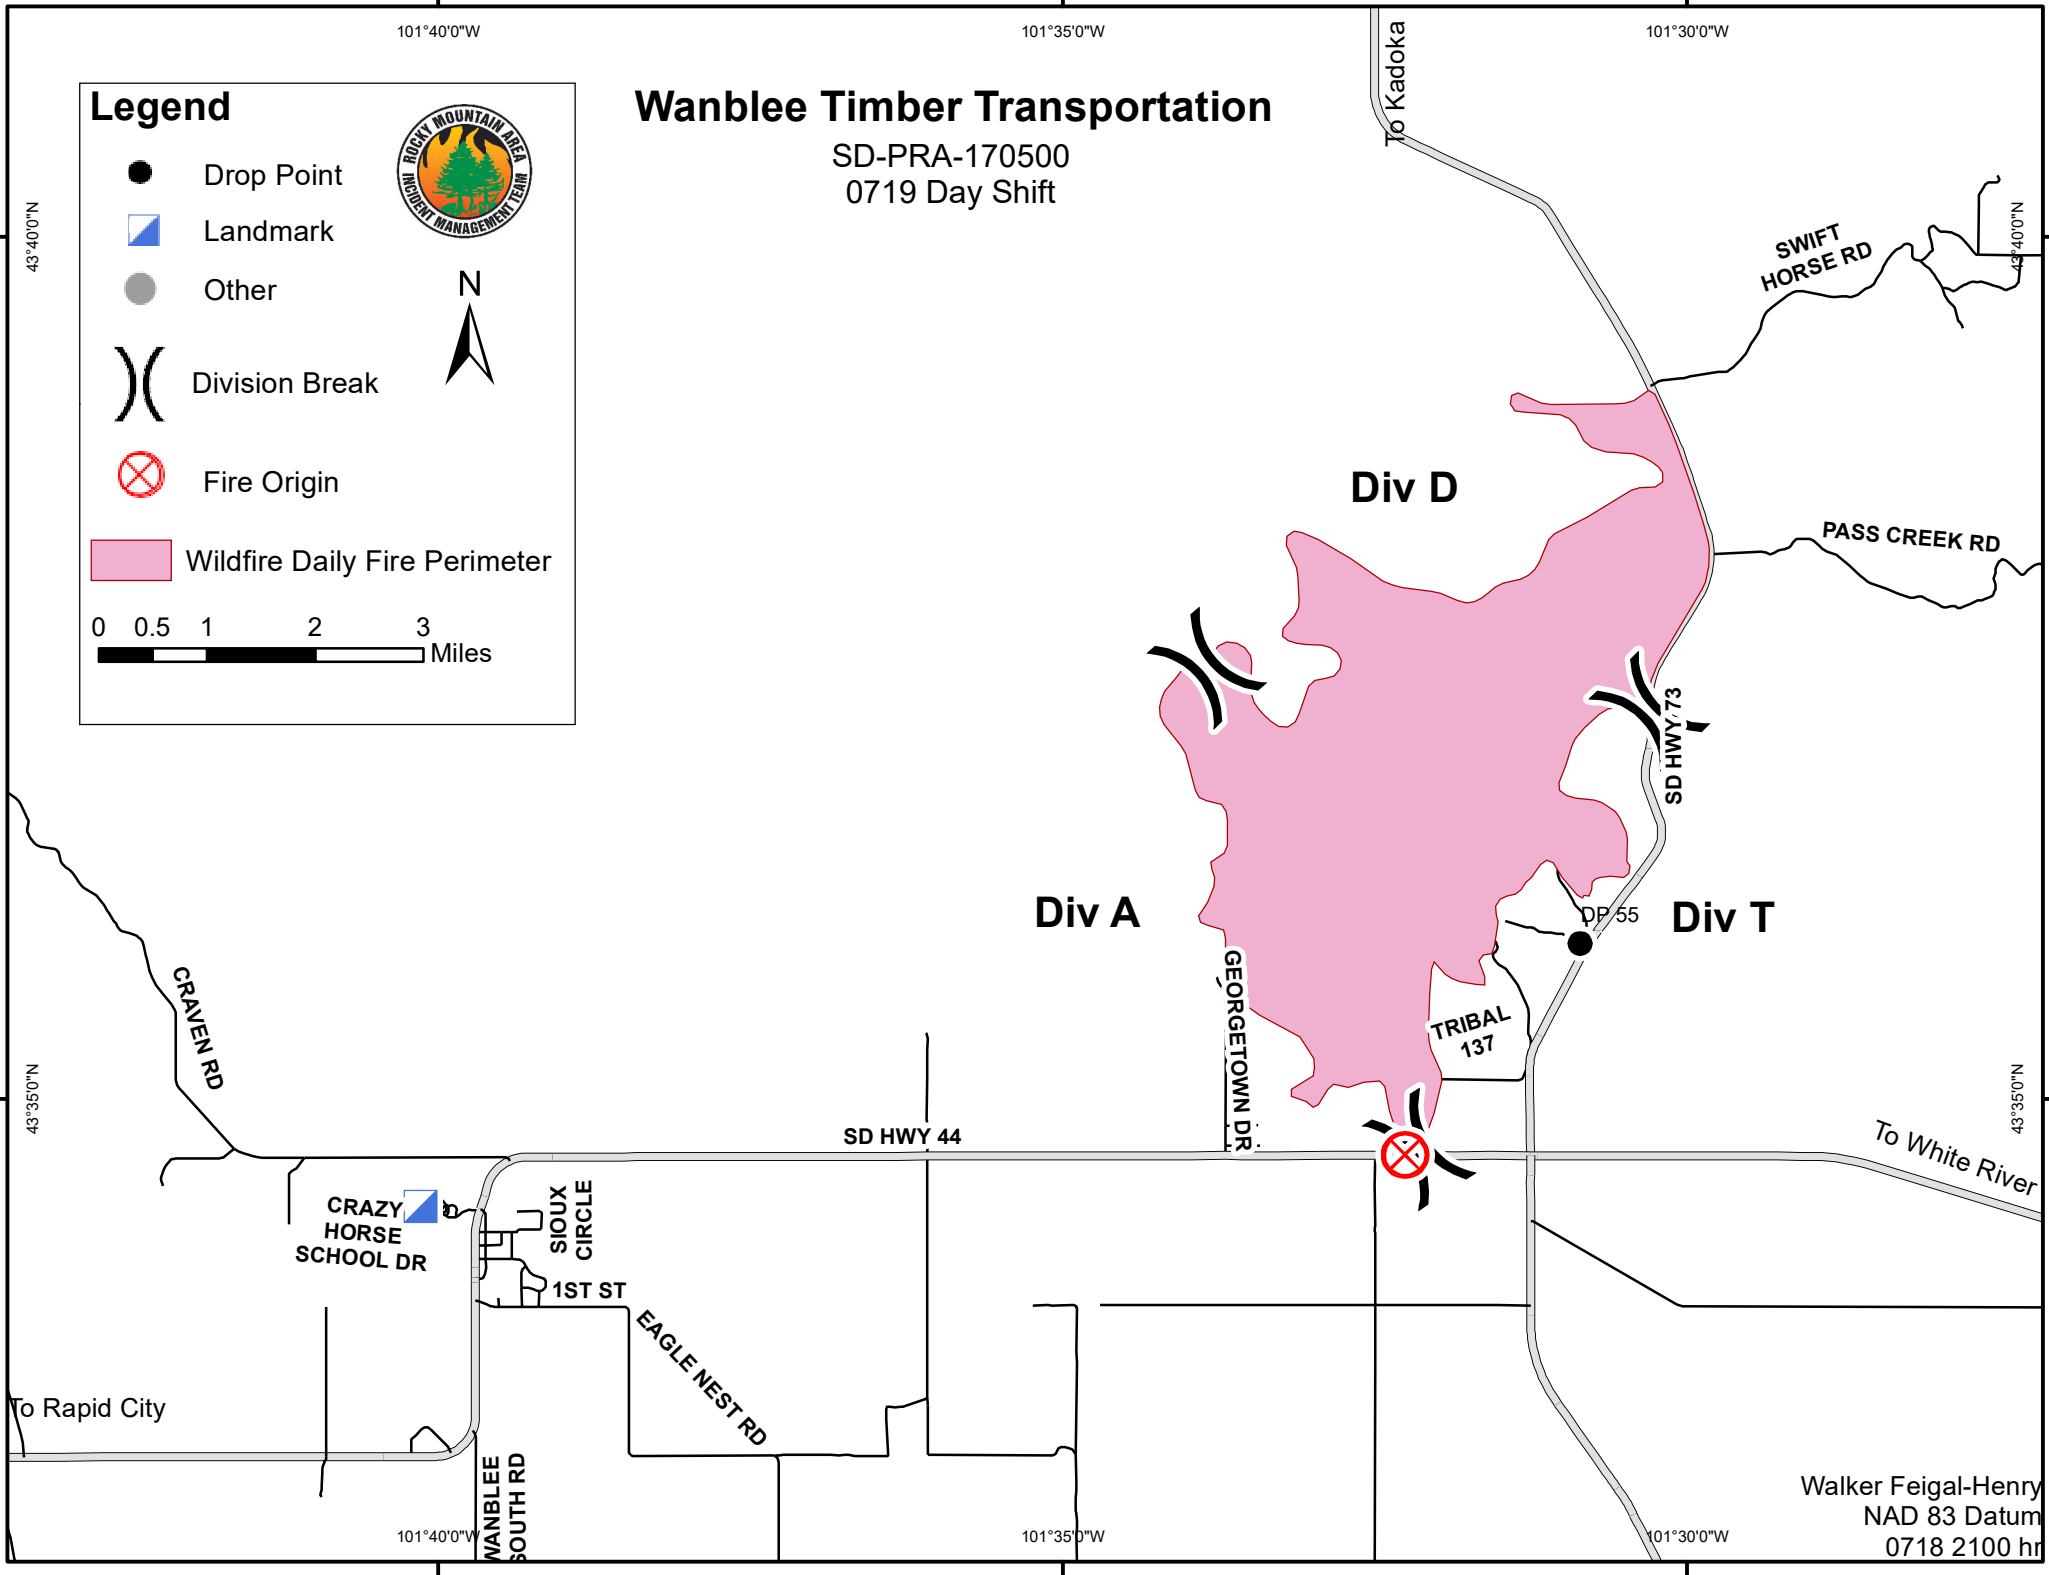

# Legend

- Drop Point
- ▣ Landmark
- Other
- ( ) Division Break
- ⊗ Fire Origin
- Wildfire Daily Fire Perimeter

# Wanblee Timber Transportation

SD-PRA-170500  
0719 Day Shift

Walker Feigal-Henry  
NAD 83 Datum  
0718 2100 hr