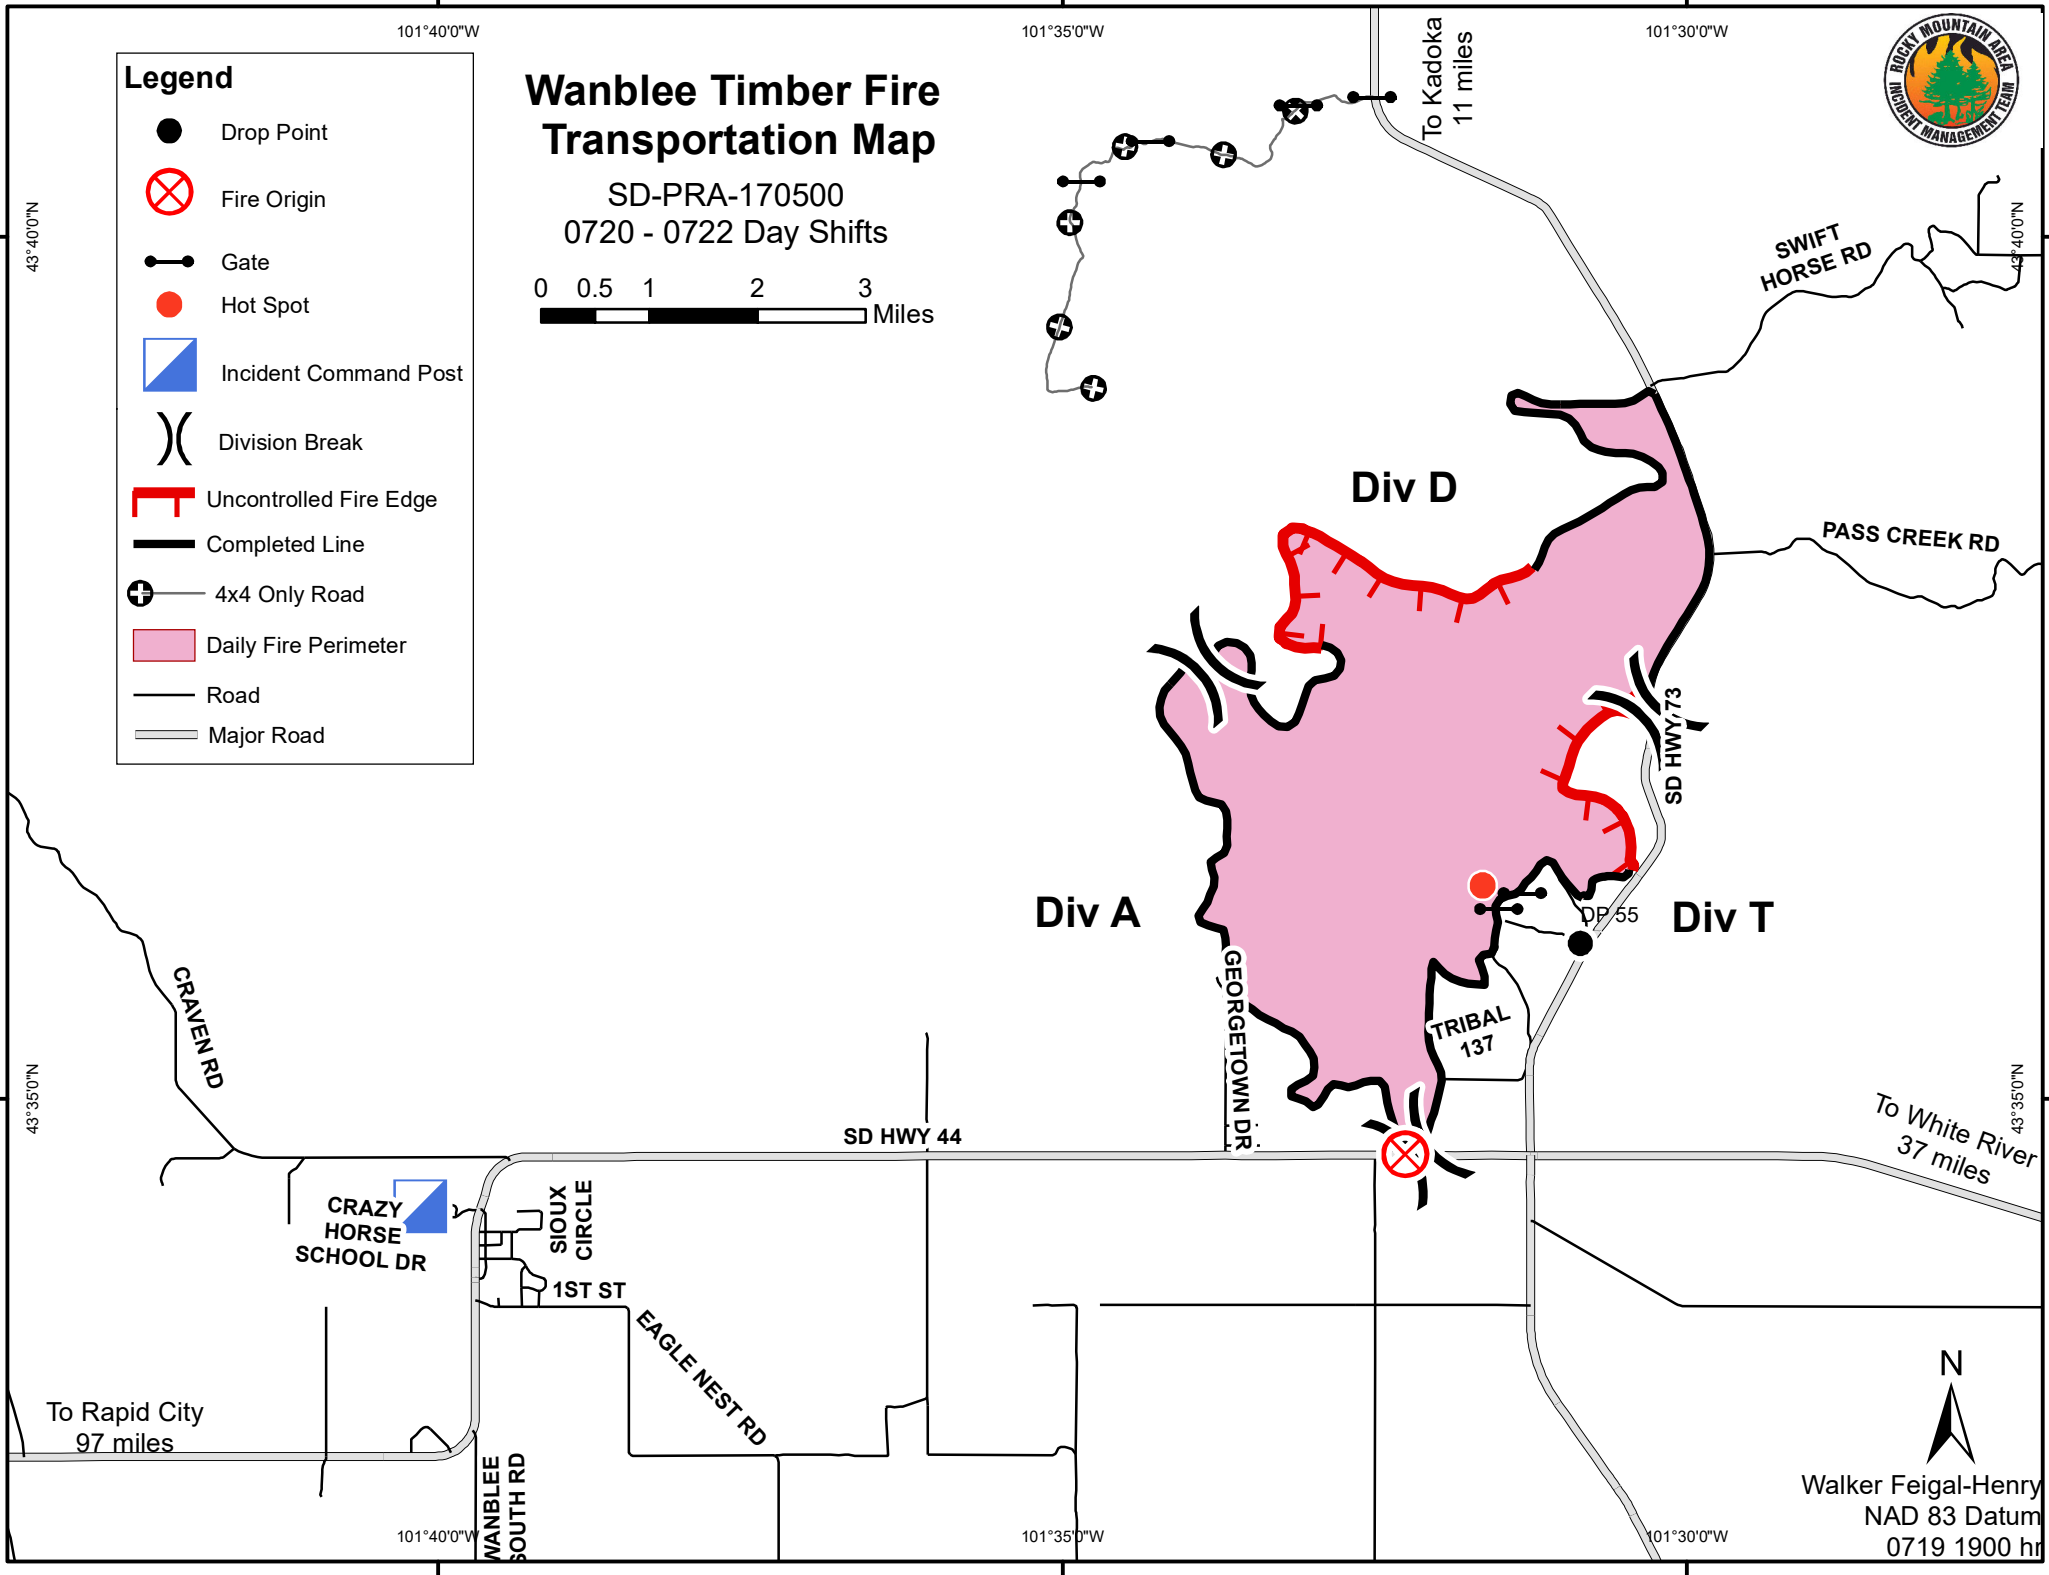

Wanblee Timber Fire Transportation Map

SD-PRA-170500
0720 - 0722 Day Shifts

Legend

- Drop Point
- Fire Origin
- Gate
- Hot Spot
- Incident Command Post
- Division Break
- Uncontrolled Fire Edge
- Completed Line
- 4x4 Only Road
- Daily Fire Perimeter
- Road
- Major Road

To Kadoka
11 miles

SWIFT HORSE RD

PASS CREEK RD

Div D

Div A

Div T

TRIBAL 137

DP 55

SD HWY 73

SD HWY 44

To White River
37 miles

To Rapid City
97 miles

Walker Feigal-Henry
NAD 83 Datum
0719 1900 hr