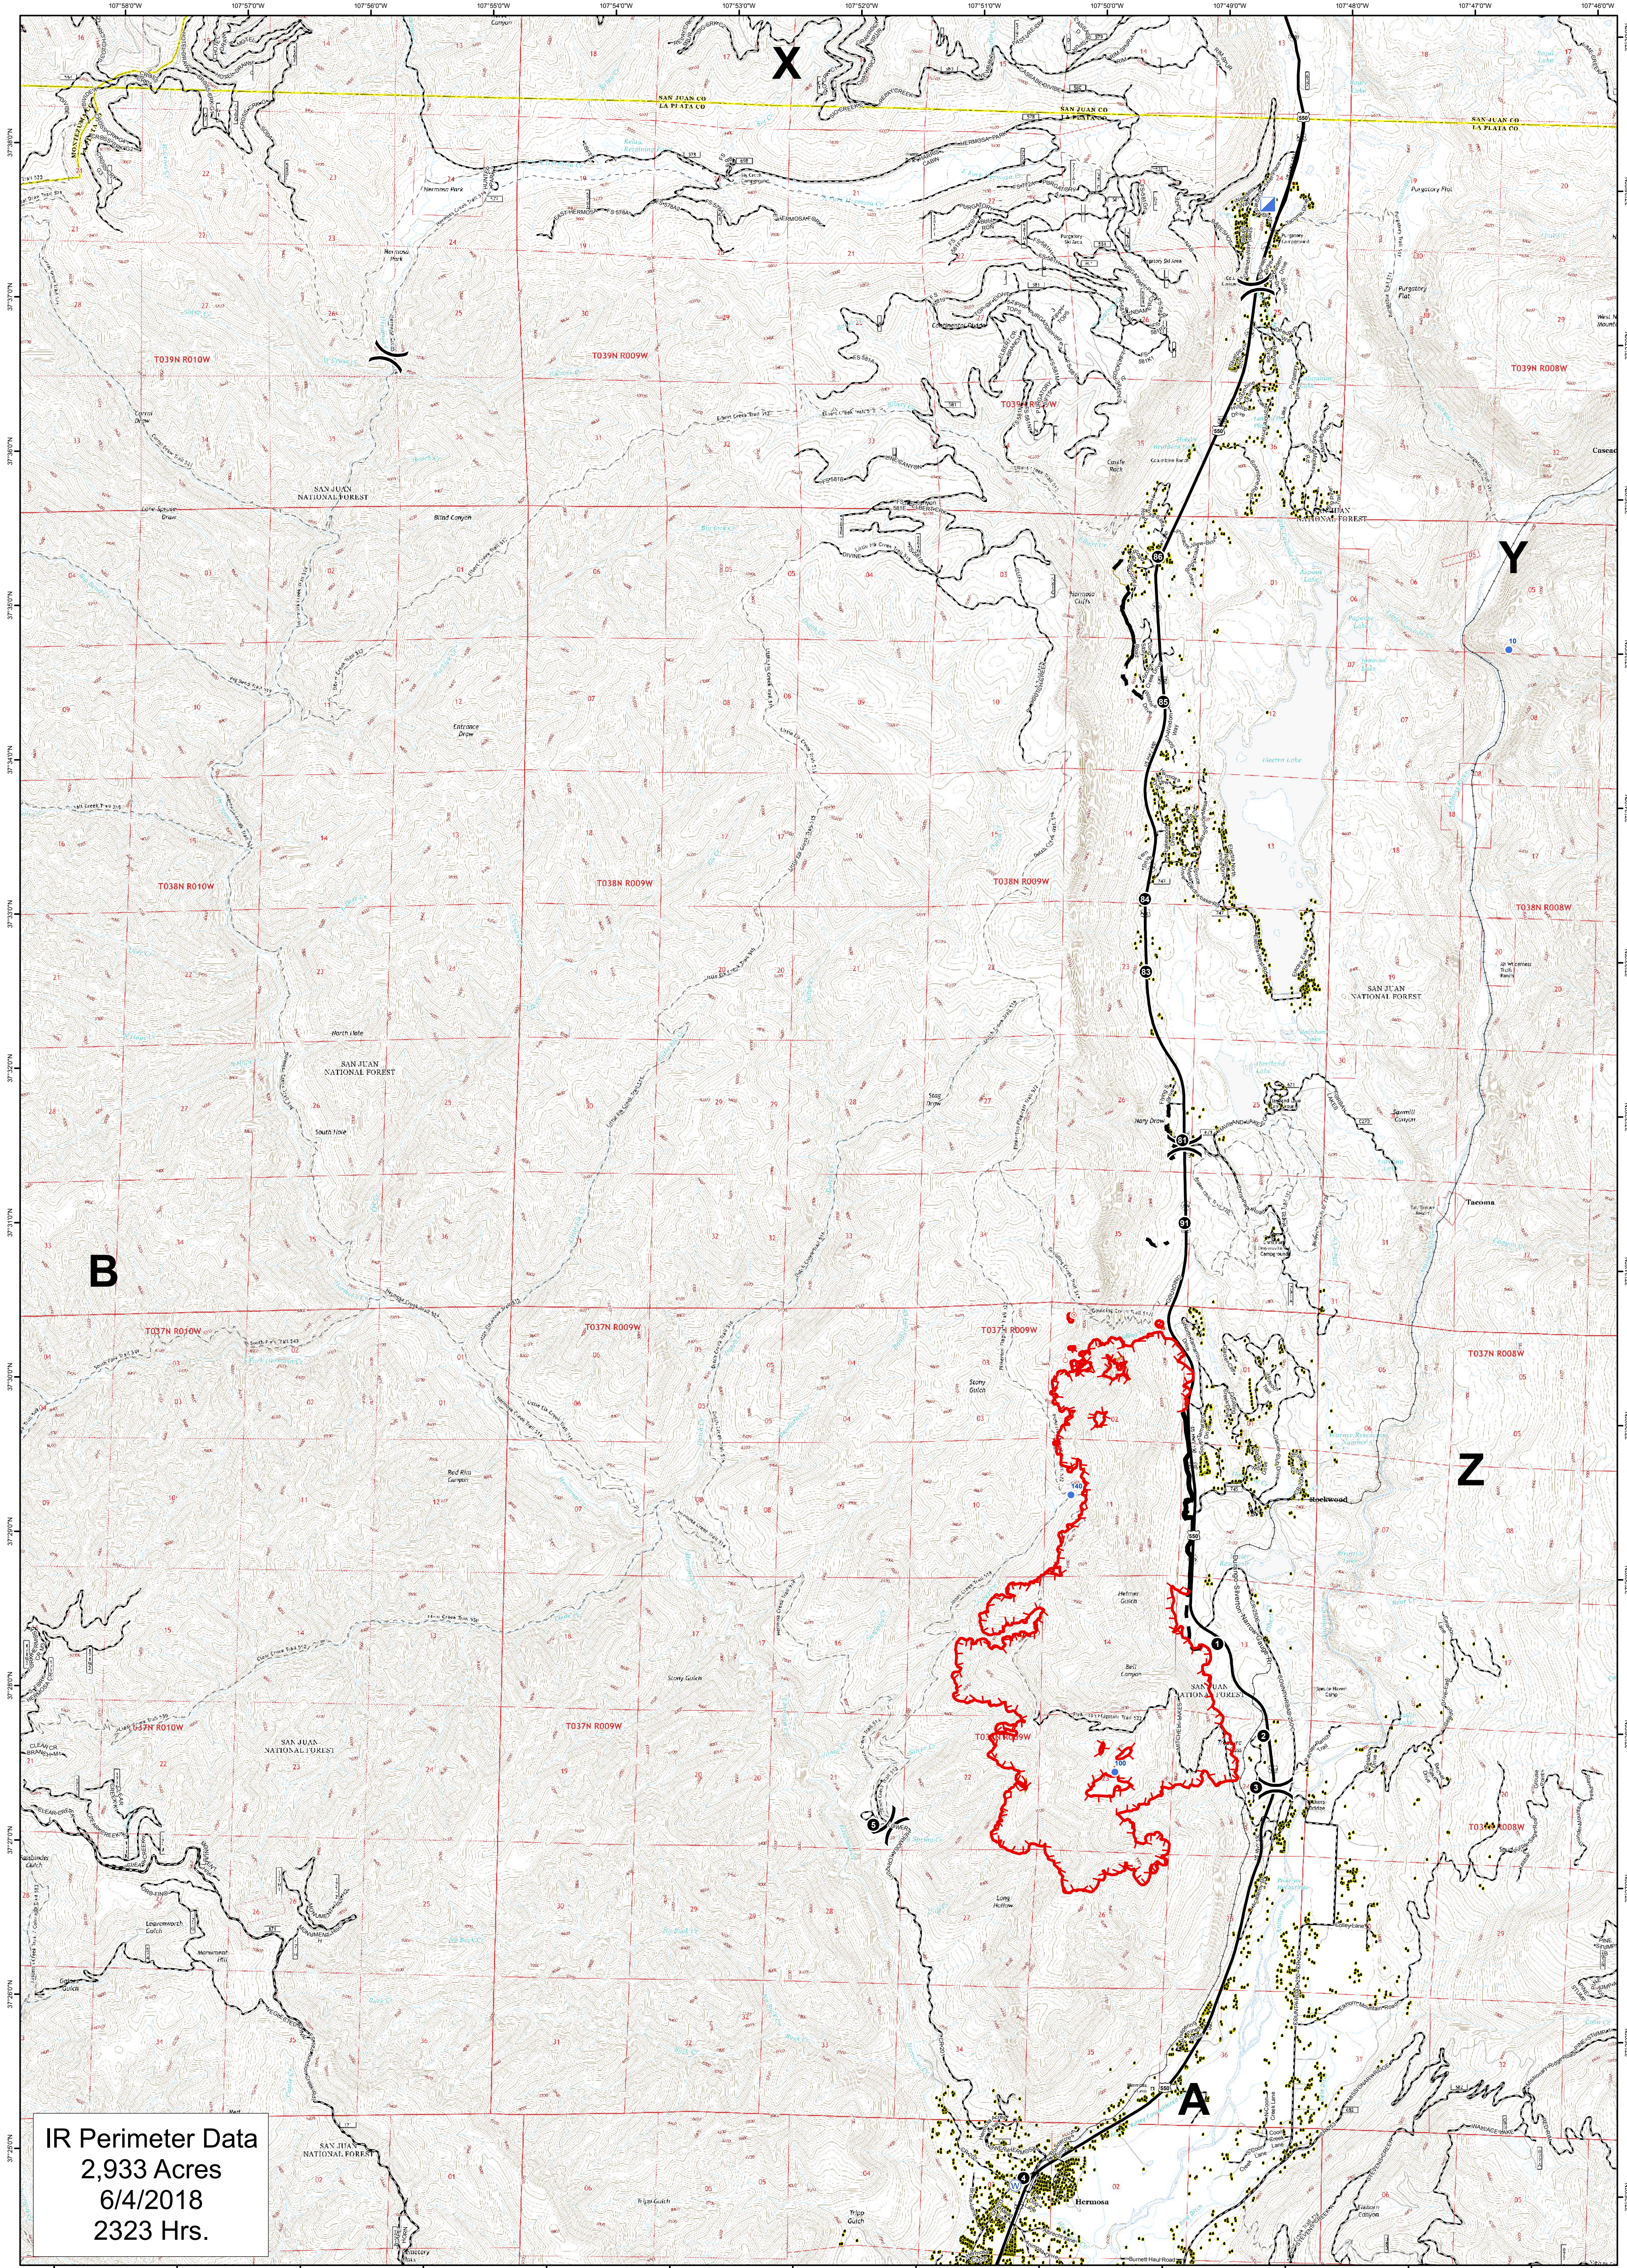

 For Digital Ops Map
 June 5, 2018
 Scale 1:36,000
 Day Shift

416 Fire CO-SJF-000416 OPS Map

- Legend**
- Drop Point
 - Helispot
 - ICP
 - ⬮ Spot Fire
 -) Division Break
 - ~ Completed Line
 - ~ Uncontrolled Fire Edge
 - ~ <all other values>
 - ~ Completed Hand Line
 - ~ Road as Completed Line
 - ~ Completed Dozer Line
 - StructurePoint
 - ~ Highways
 - ~ Durango Silverton RR
 - ~ Roads
 - ~ Trails

IR Perimeter Data
 2,933 Acres
 6/4/2018
 2323 Hrs.