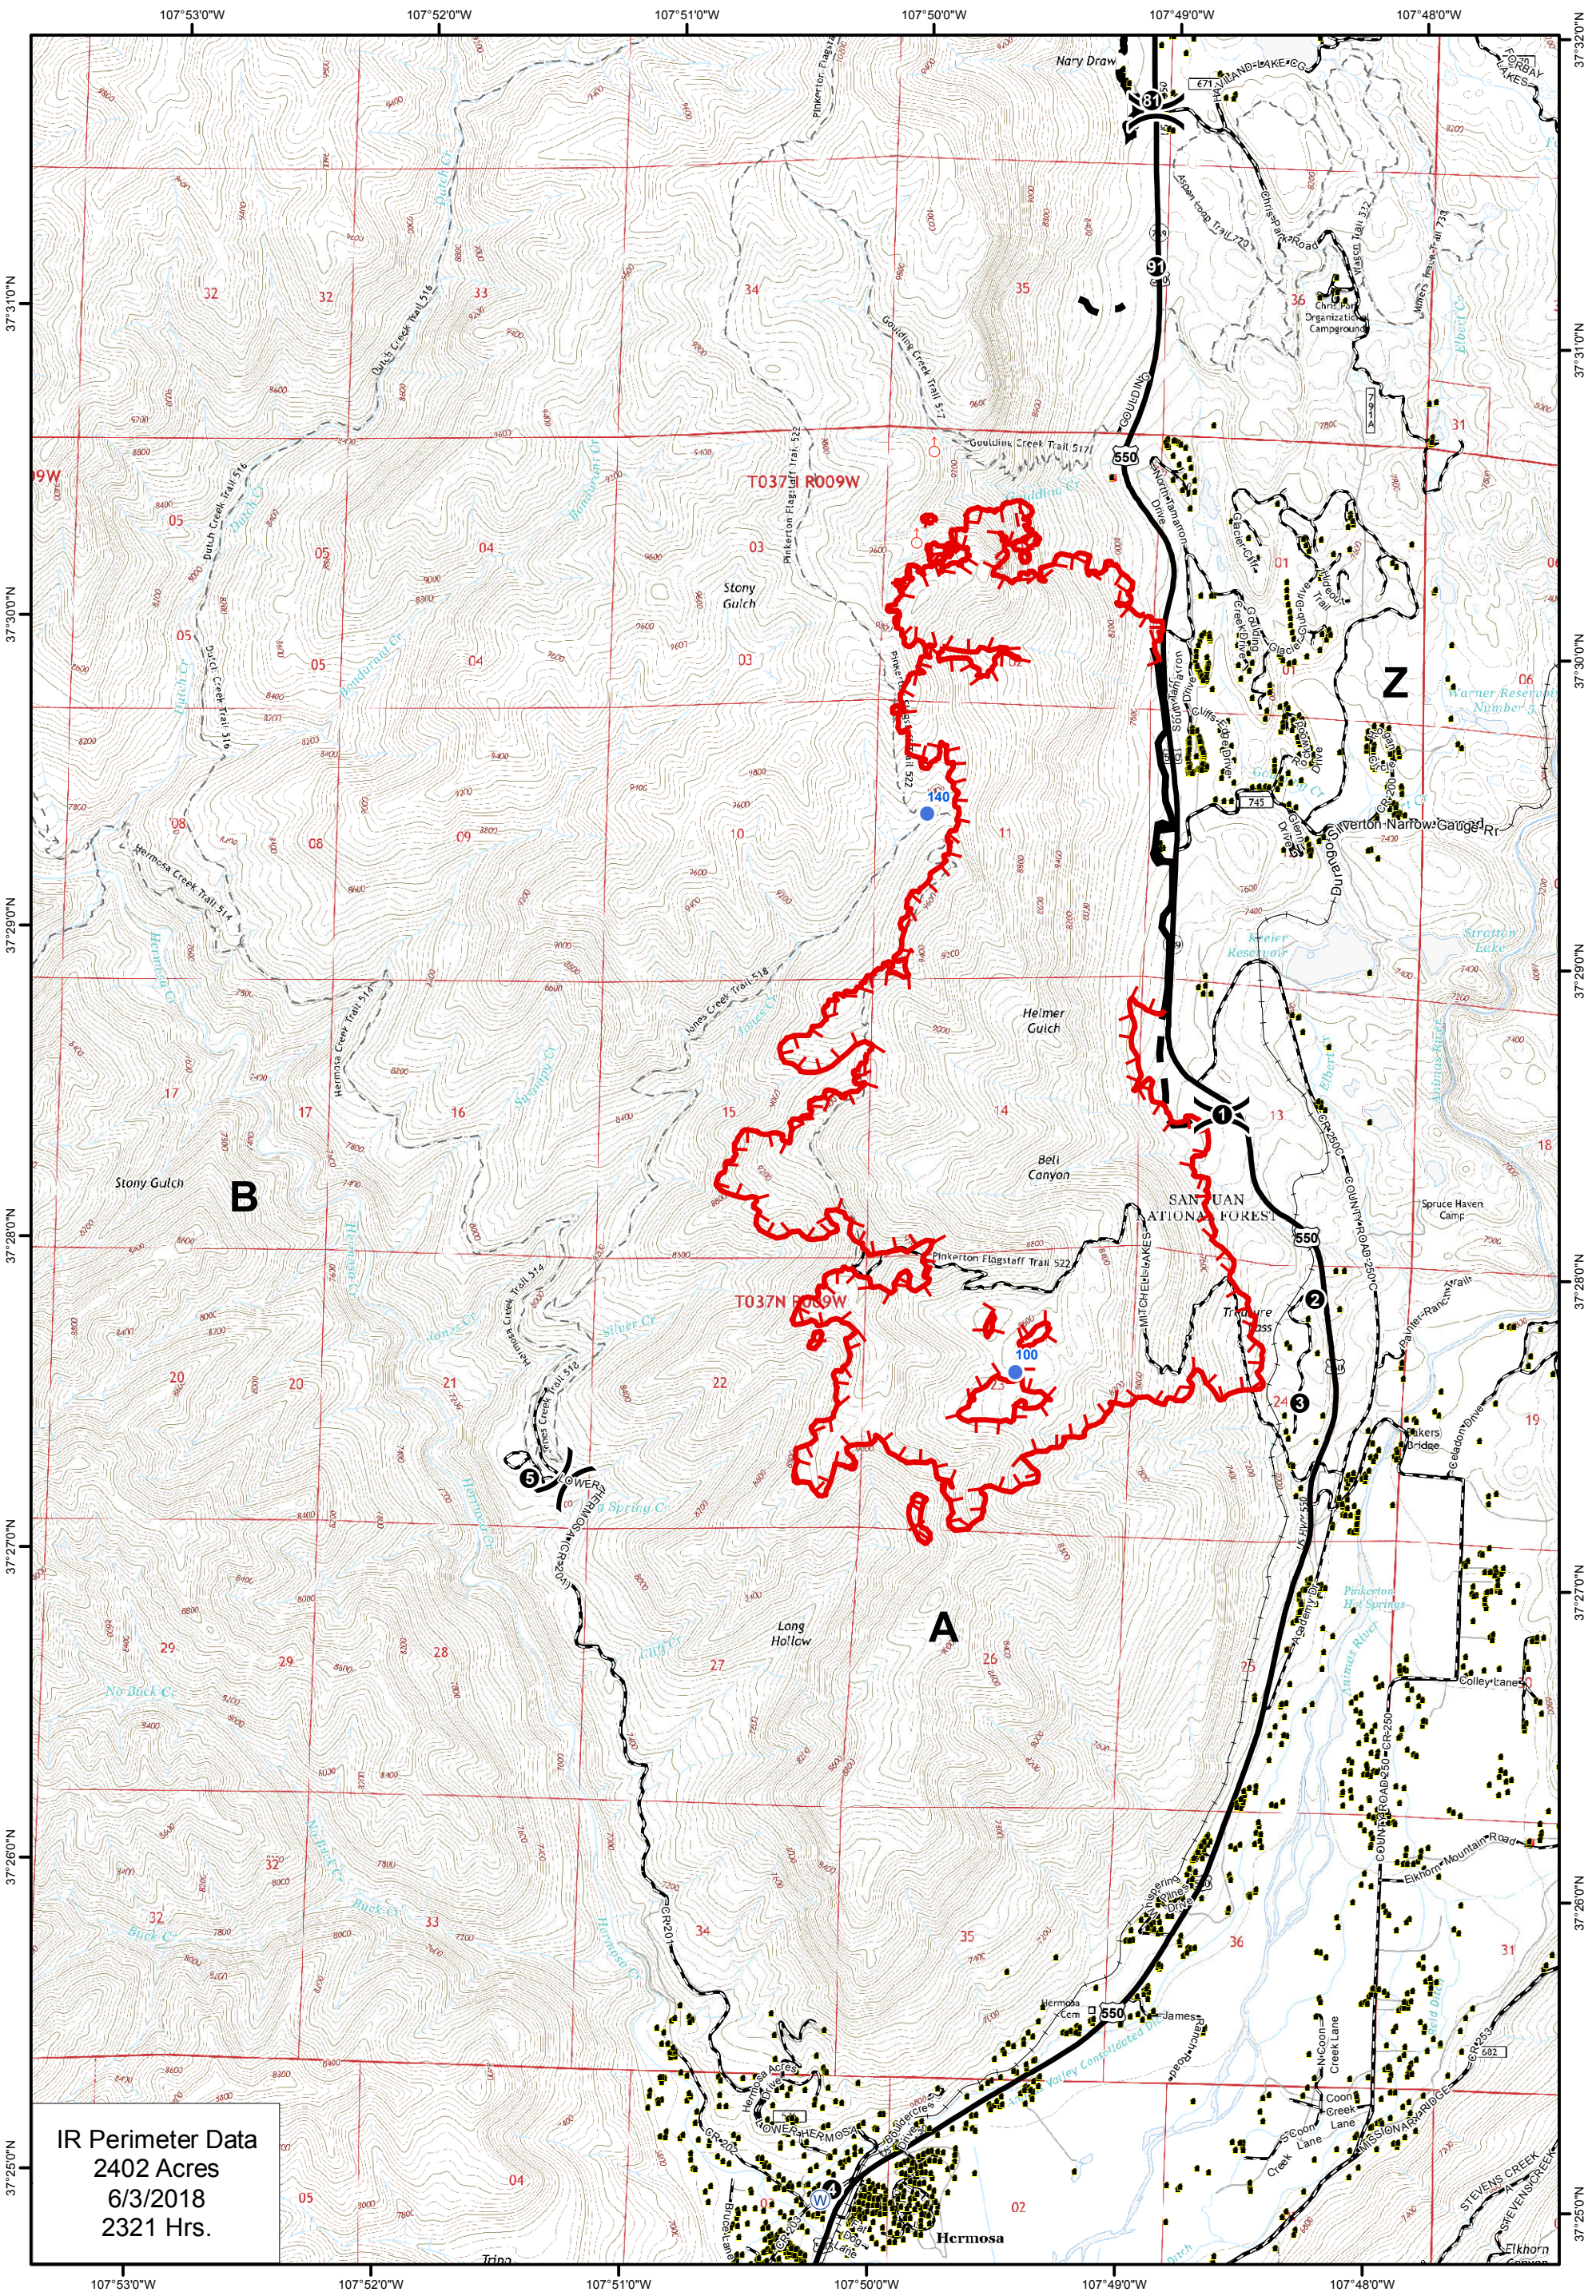

June 5, 2018  
 Scale 1:36,000  
 Day Shift

**416 Fire**  
**CO-SJF-000416**  
**IAP Map Inset**

**Legend**

- StructurePoint
- Drop Point
- Helispot
- Spot Fire
- Division Break
- Uncontrolled Fire Edge
- Completed Line
- Completed Hand Line
- Completed Dozer Line

**IR Perimeter Data**  
 2402 Acres  
 6/3/2018  
 2321 Hrs.