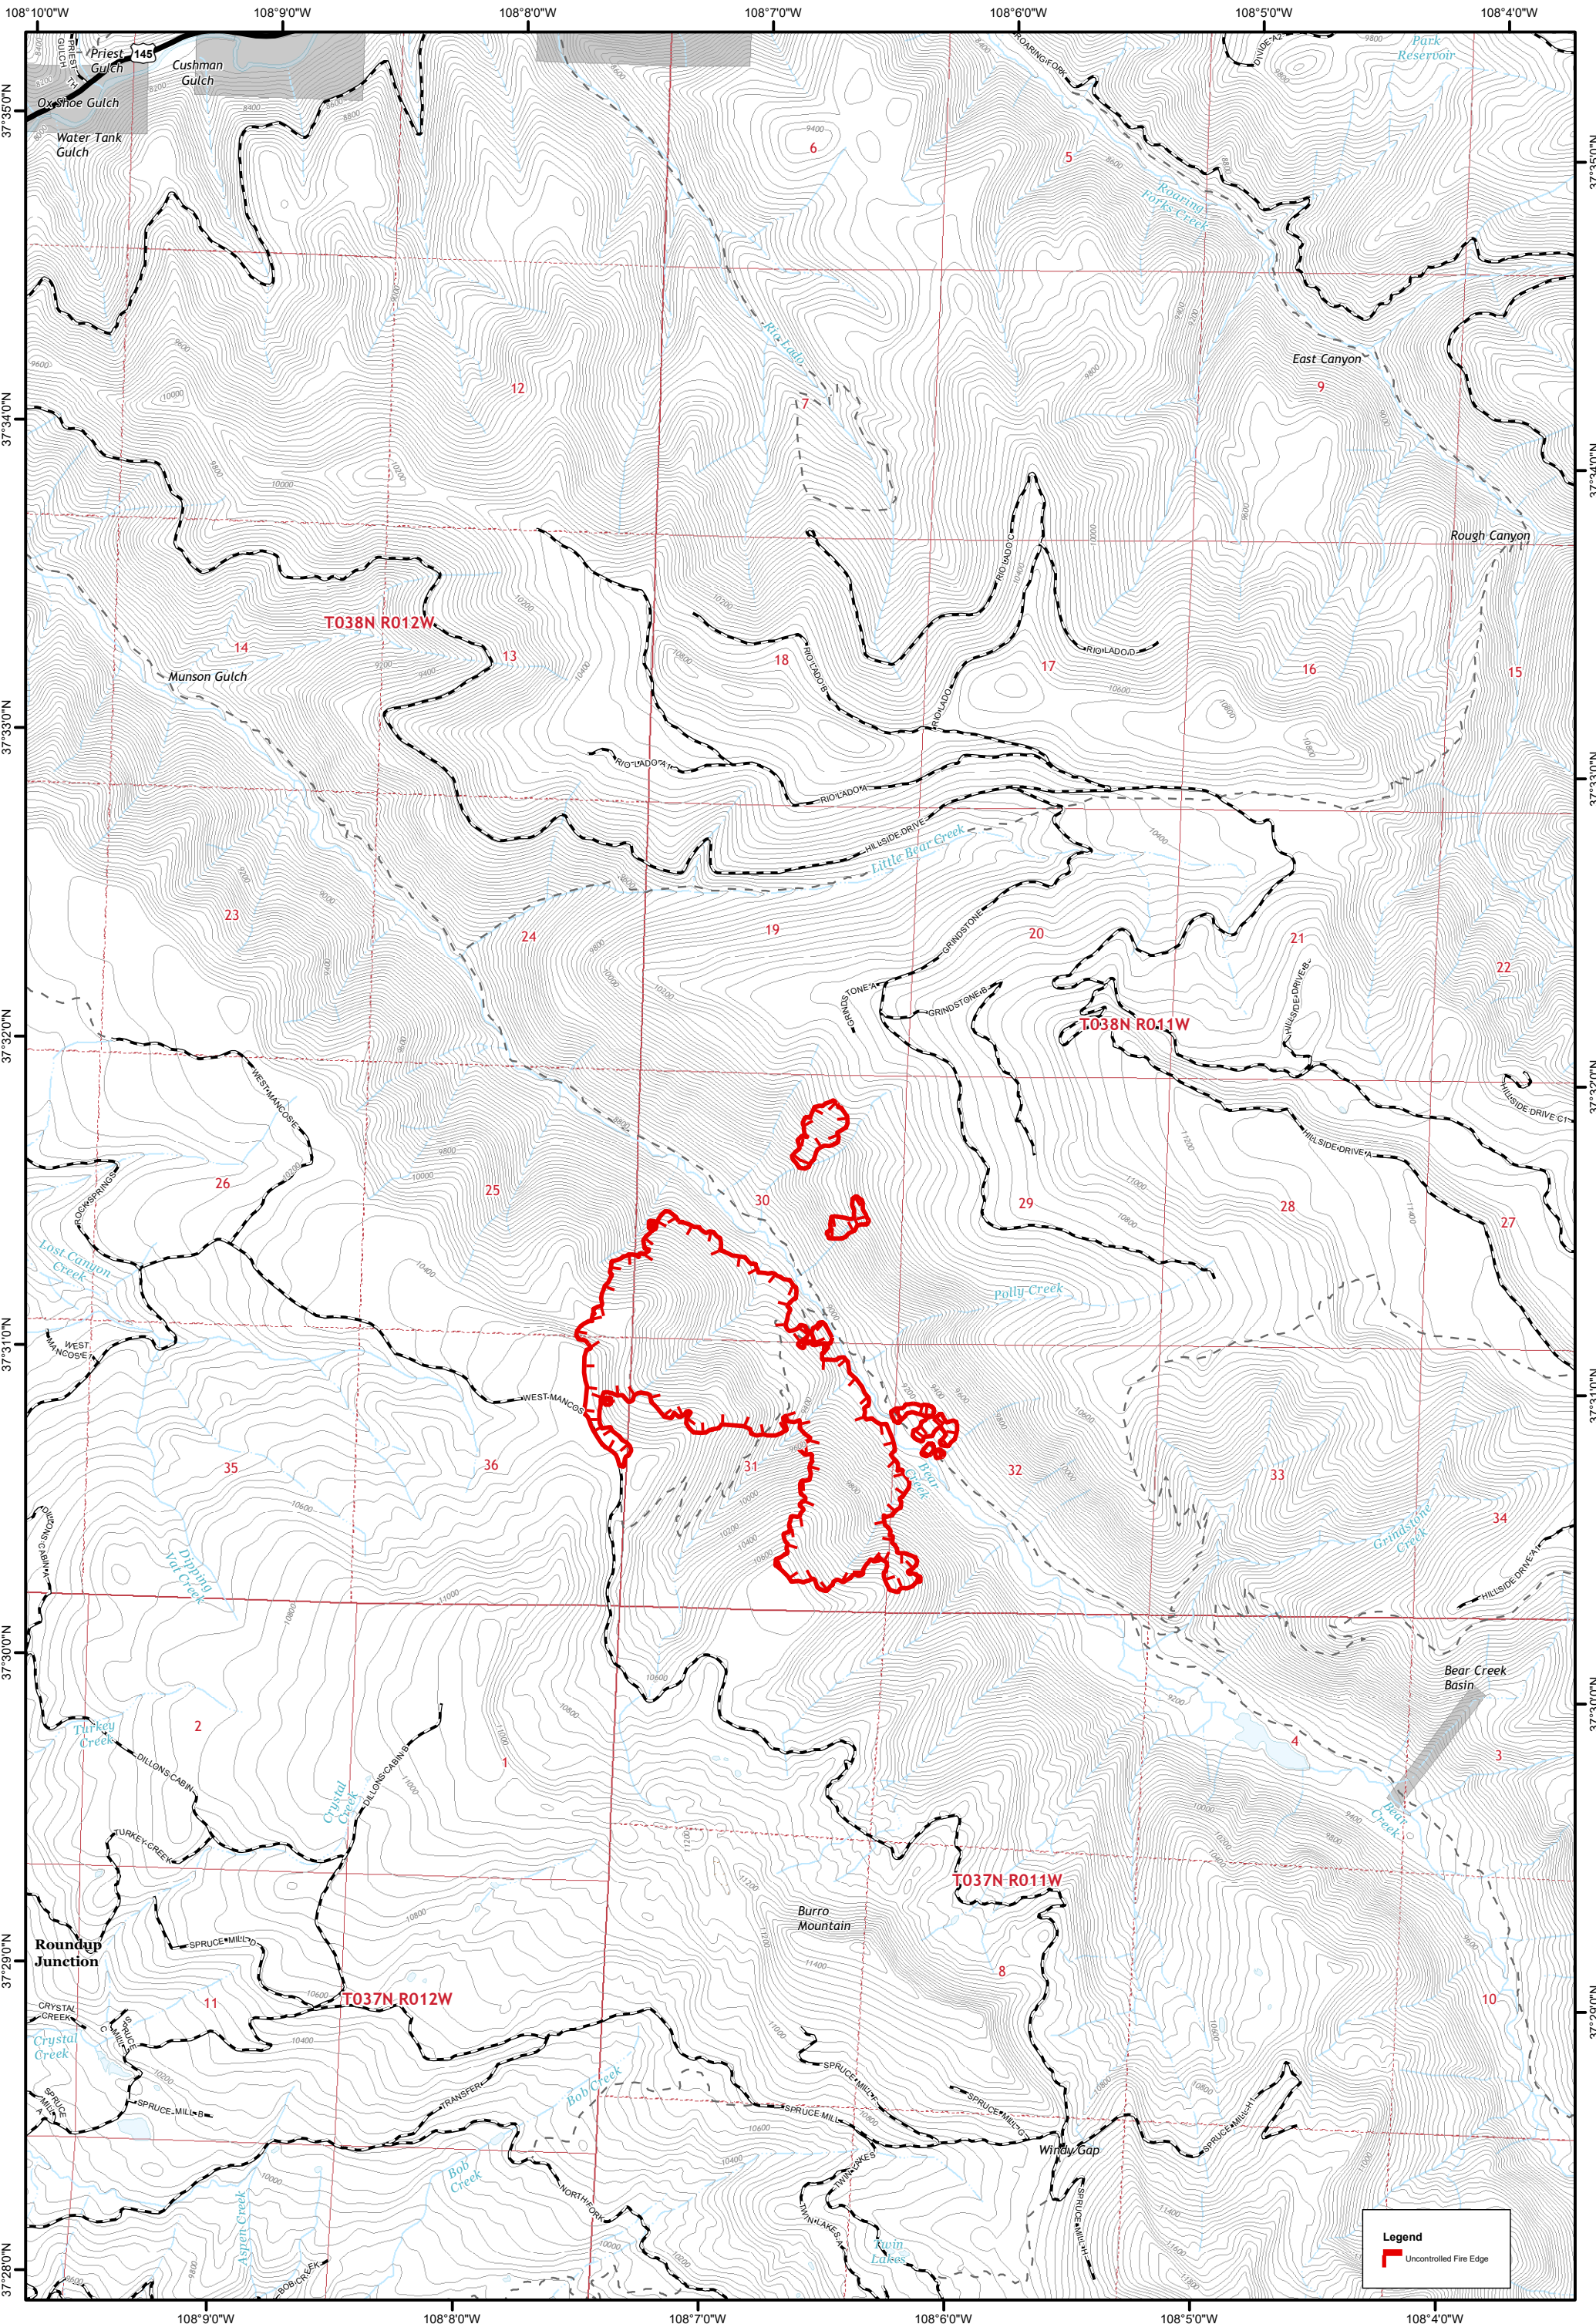

IR Perimeter Data
416 Fire - 17,998 Acres
6/10/2018 @ 14:11 hrs
Burro Fire - 965 Acres
6/10/2018 @ 14:44 hrs

416 Fire - CO-SJF-416 and Burro Fire - CO-SJF-509

IAP - 6/11/18

Day Shift - Page 7

Datum: NAD 83
GISS - TS

Legend

- Uncontrolled Fire Edge