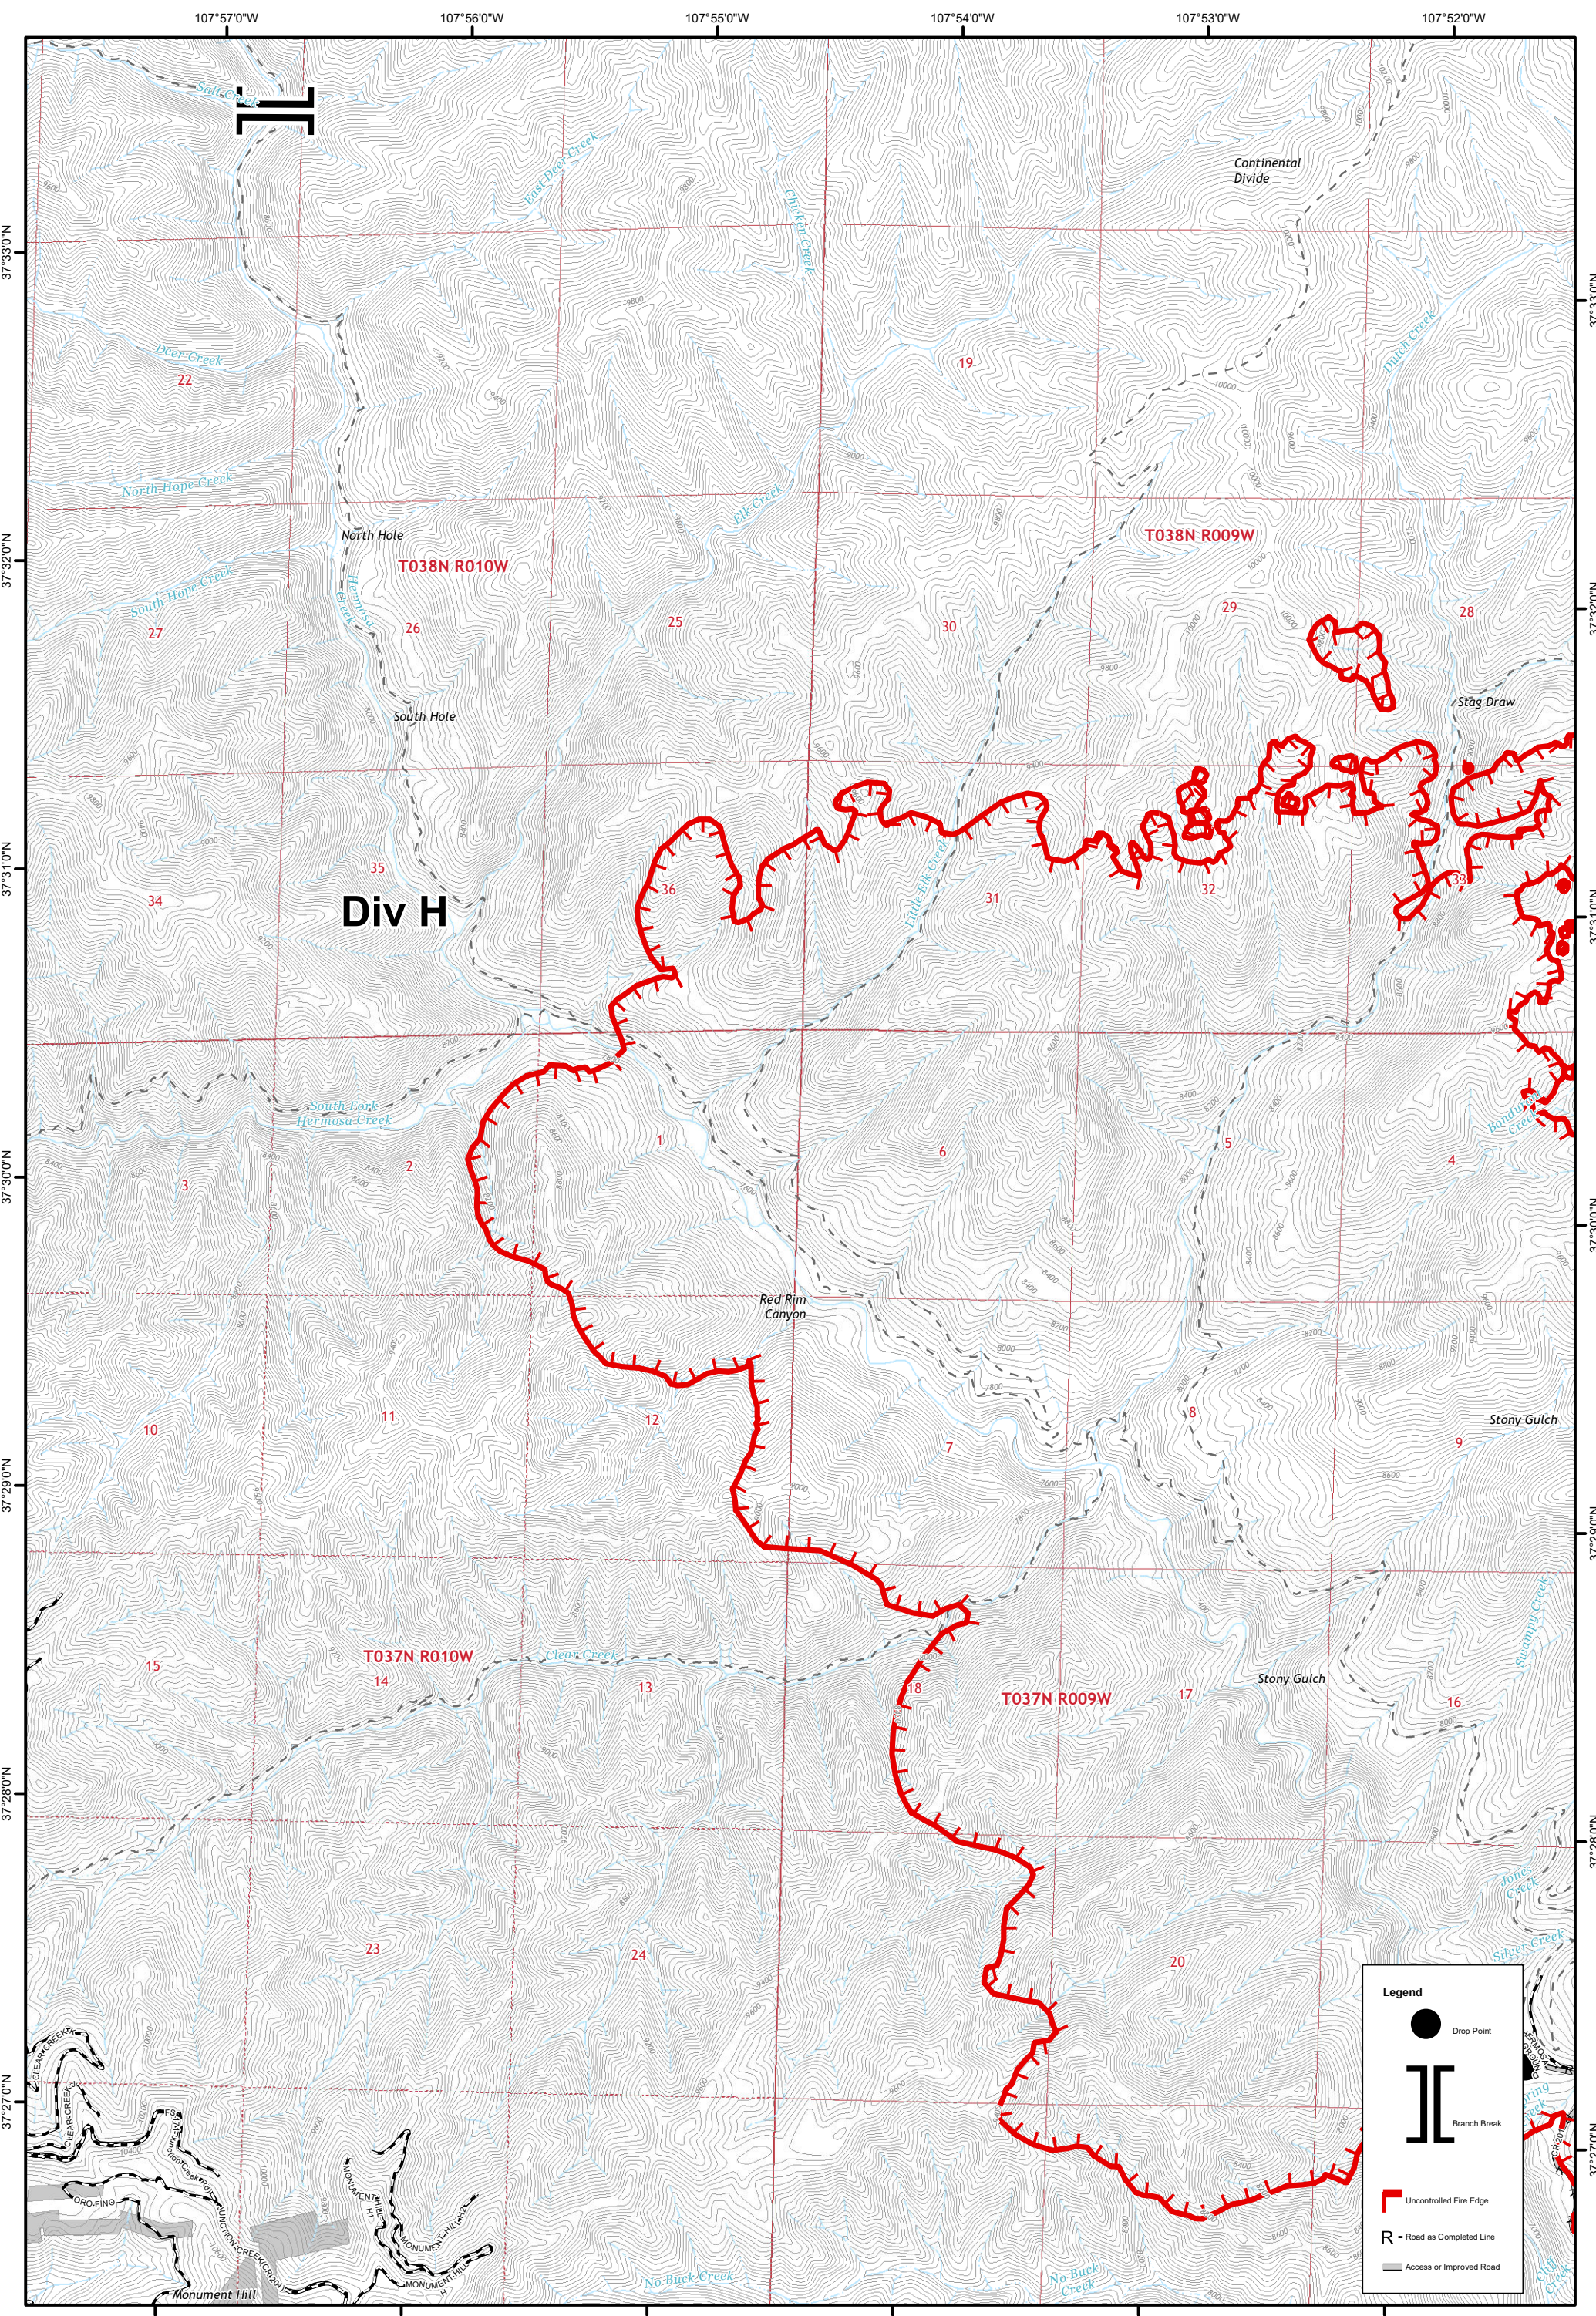

IR Perimeter Data
416 Fire - 17,998 Acres
6/10/2018 @ 14:11 hrs
Burro Fire - 965 Acres
6/10/2018 @ 14:44 hrs

416 Fire - CO-SJF-416 and Burro Fire - CO-SJF-509

IAP - 6/11/18

Day Shift - Page 5

Datum: NAD 83
GISS - TS

Legend

- Drop Point
- Branch Break
- Uncontrolled Fire Edge
- Road as Completed Line
- Access or Improved Road