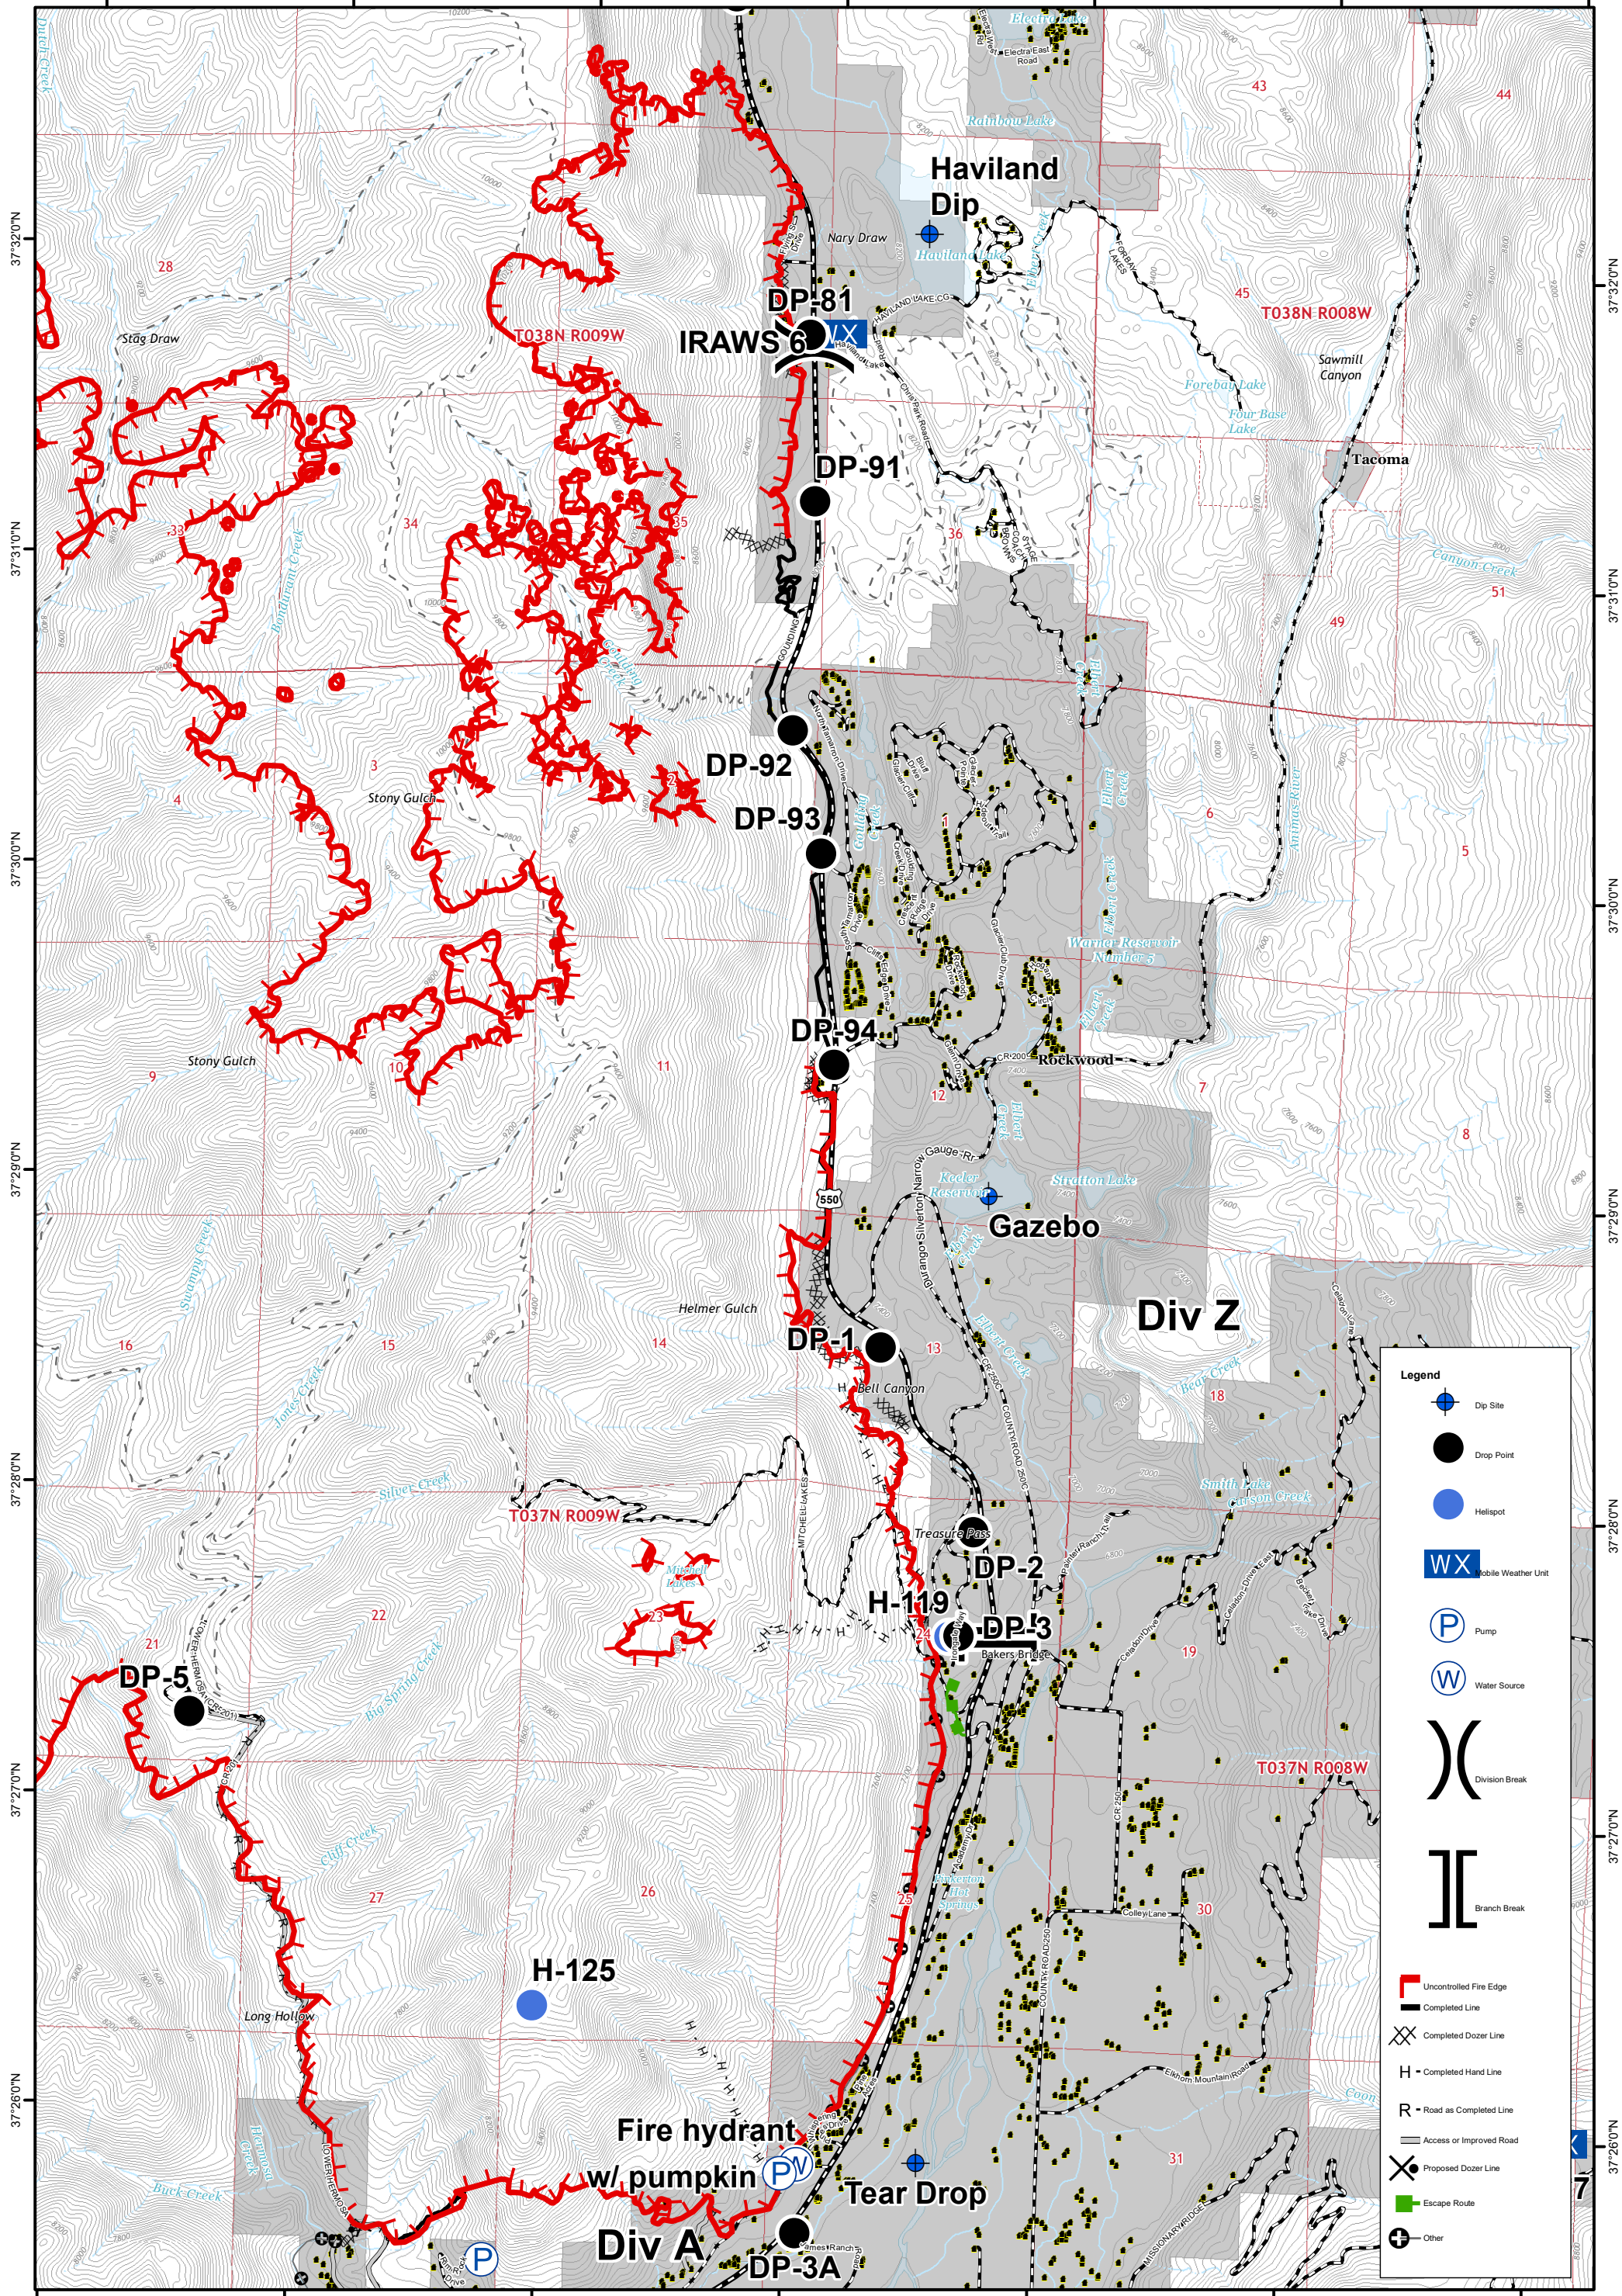

### Day Shift - Page 1

Datum: NAD 83  
 GISS - TS

**Legend**

- Camp
- Dip Site
- Drop Point
- Gate
- Hotspot
- Mobile Weather Unit
- Repeater
- Water Source
- Water Tank
- Division Break
- Uncontrolled Fire Edge
- Completed Line
- Completed Dozer Line
- Completed Hand Line
- Road as Completed Line
- Planned Fire Line
- Other

IR Perimeter Data  
 416 Fire - 17,998 Acres  
 6/10/2018 @ 14:11 hrs  
 Burro Fire - 965 Acres  
 6/10/2018 @ 14:44 hrs

**416 Fire - CO-SJF-416 and Burro Fire - CO-SJF-509**  
**IAP - 6/11/18**  
**Day Shift - Page 2**

Datum: NAD 83  
 GISS - TS

107°52'0"W 107°51'0"W 107°50'0"W 107°49'0"W 107°48'0"W 107°47'0"W 107°46'0"W

**Legend**

- Dip Site
- Drop Point
- Helispot
- Mobile Weather Unit
- Pump
- Water Source
- Division Break
- Branch Break
- Uncontrolled Fire Edge
- Completed Line
- Completed Dozer Line
- Completed Hand Line
- Road as Completed Line
- Access or Improved Road
- Proposed Dozer Line
- Escape Route
- Other