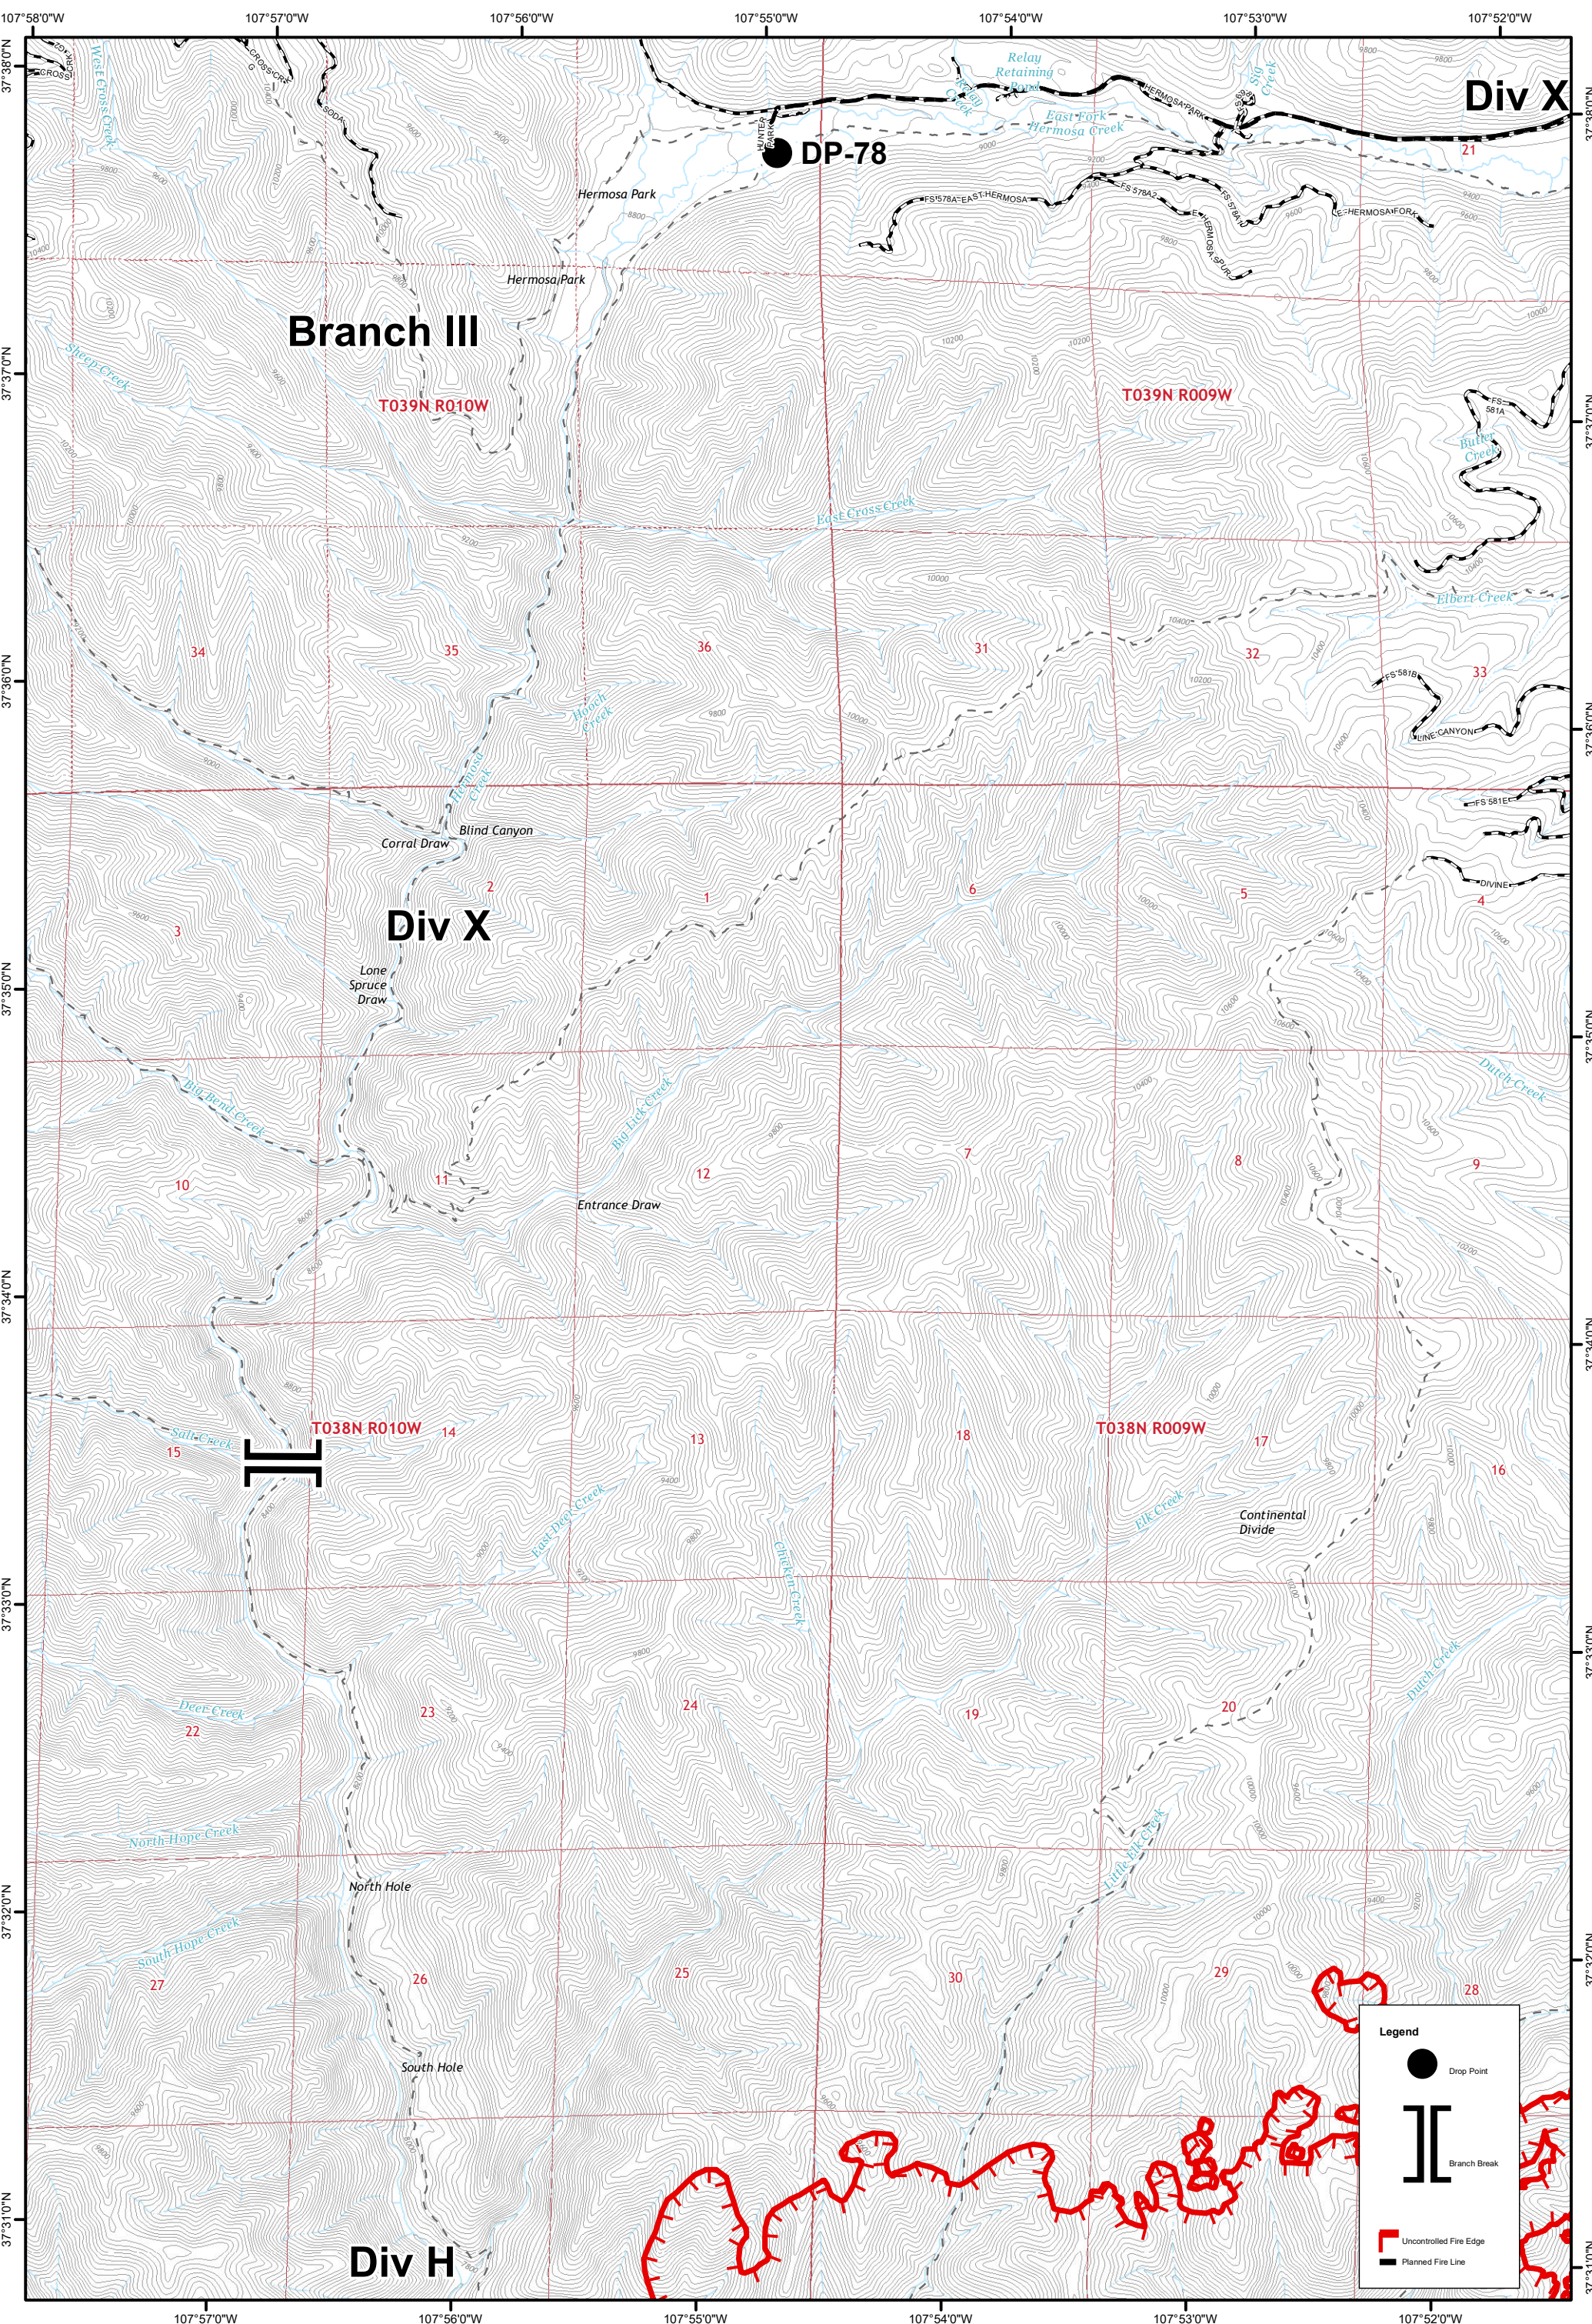

IR Perimeter Data
416 Fire - 17,998 Acres
6/10/2018 @ 14:11 hrs
Burro Fire - 965 Acres
6/10/2018 @ 14:44 hrs

416 Fire - CO-SJF-416 and Burro Fire - CO-SJF-509
IAP - 6/11/18
Day Shift - Page 6

Datum: NAD 83
GISS - TS

Legend

- Drop Point
- Branch Break
- Uncontrolled Fire Edge
- Planned Fire Line