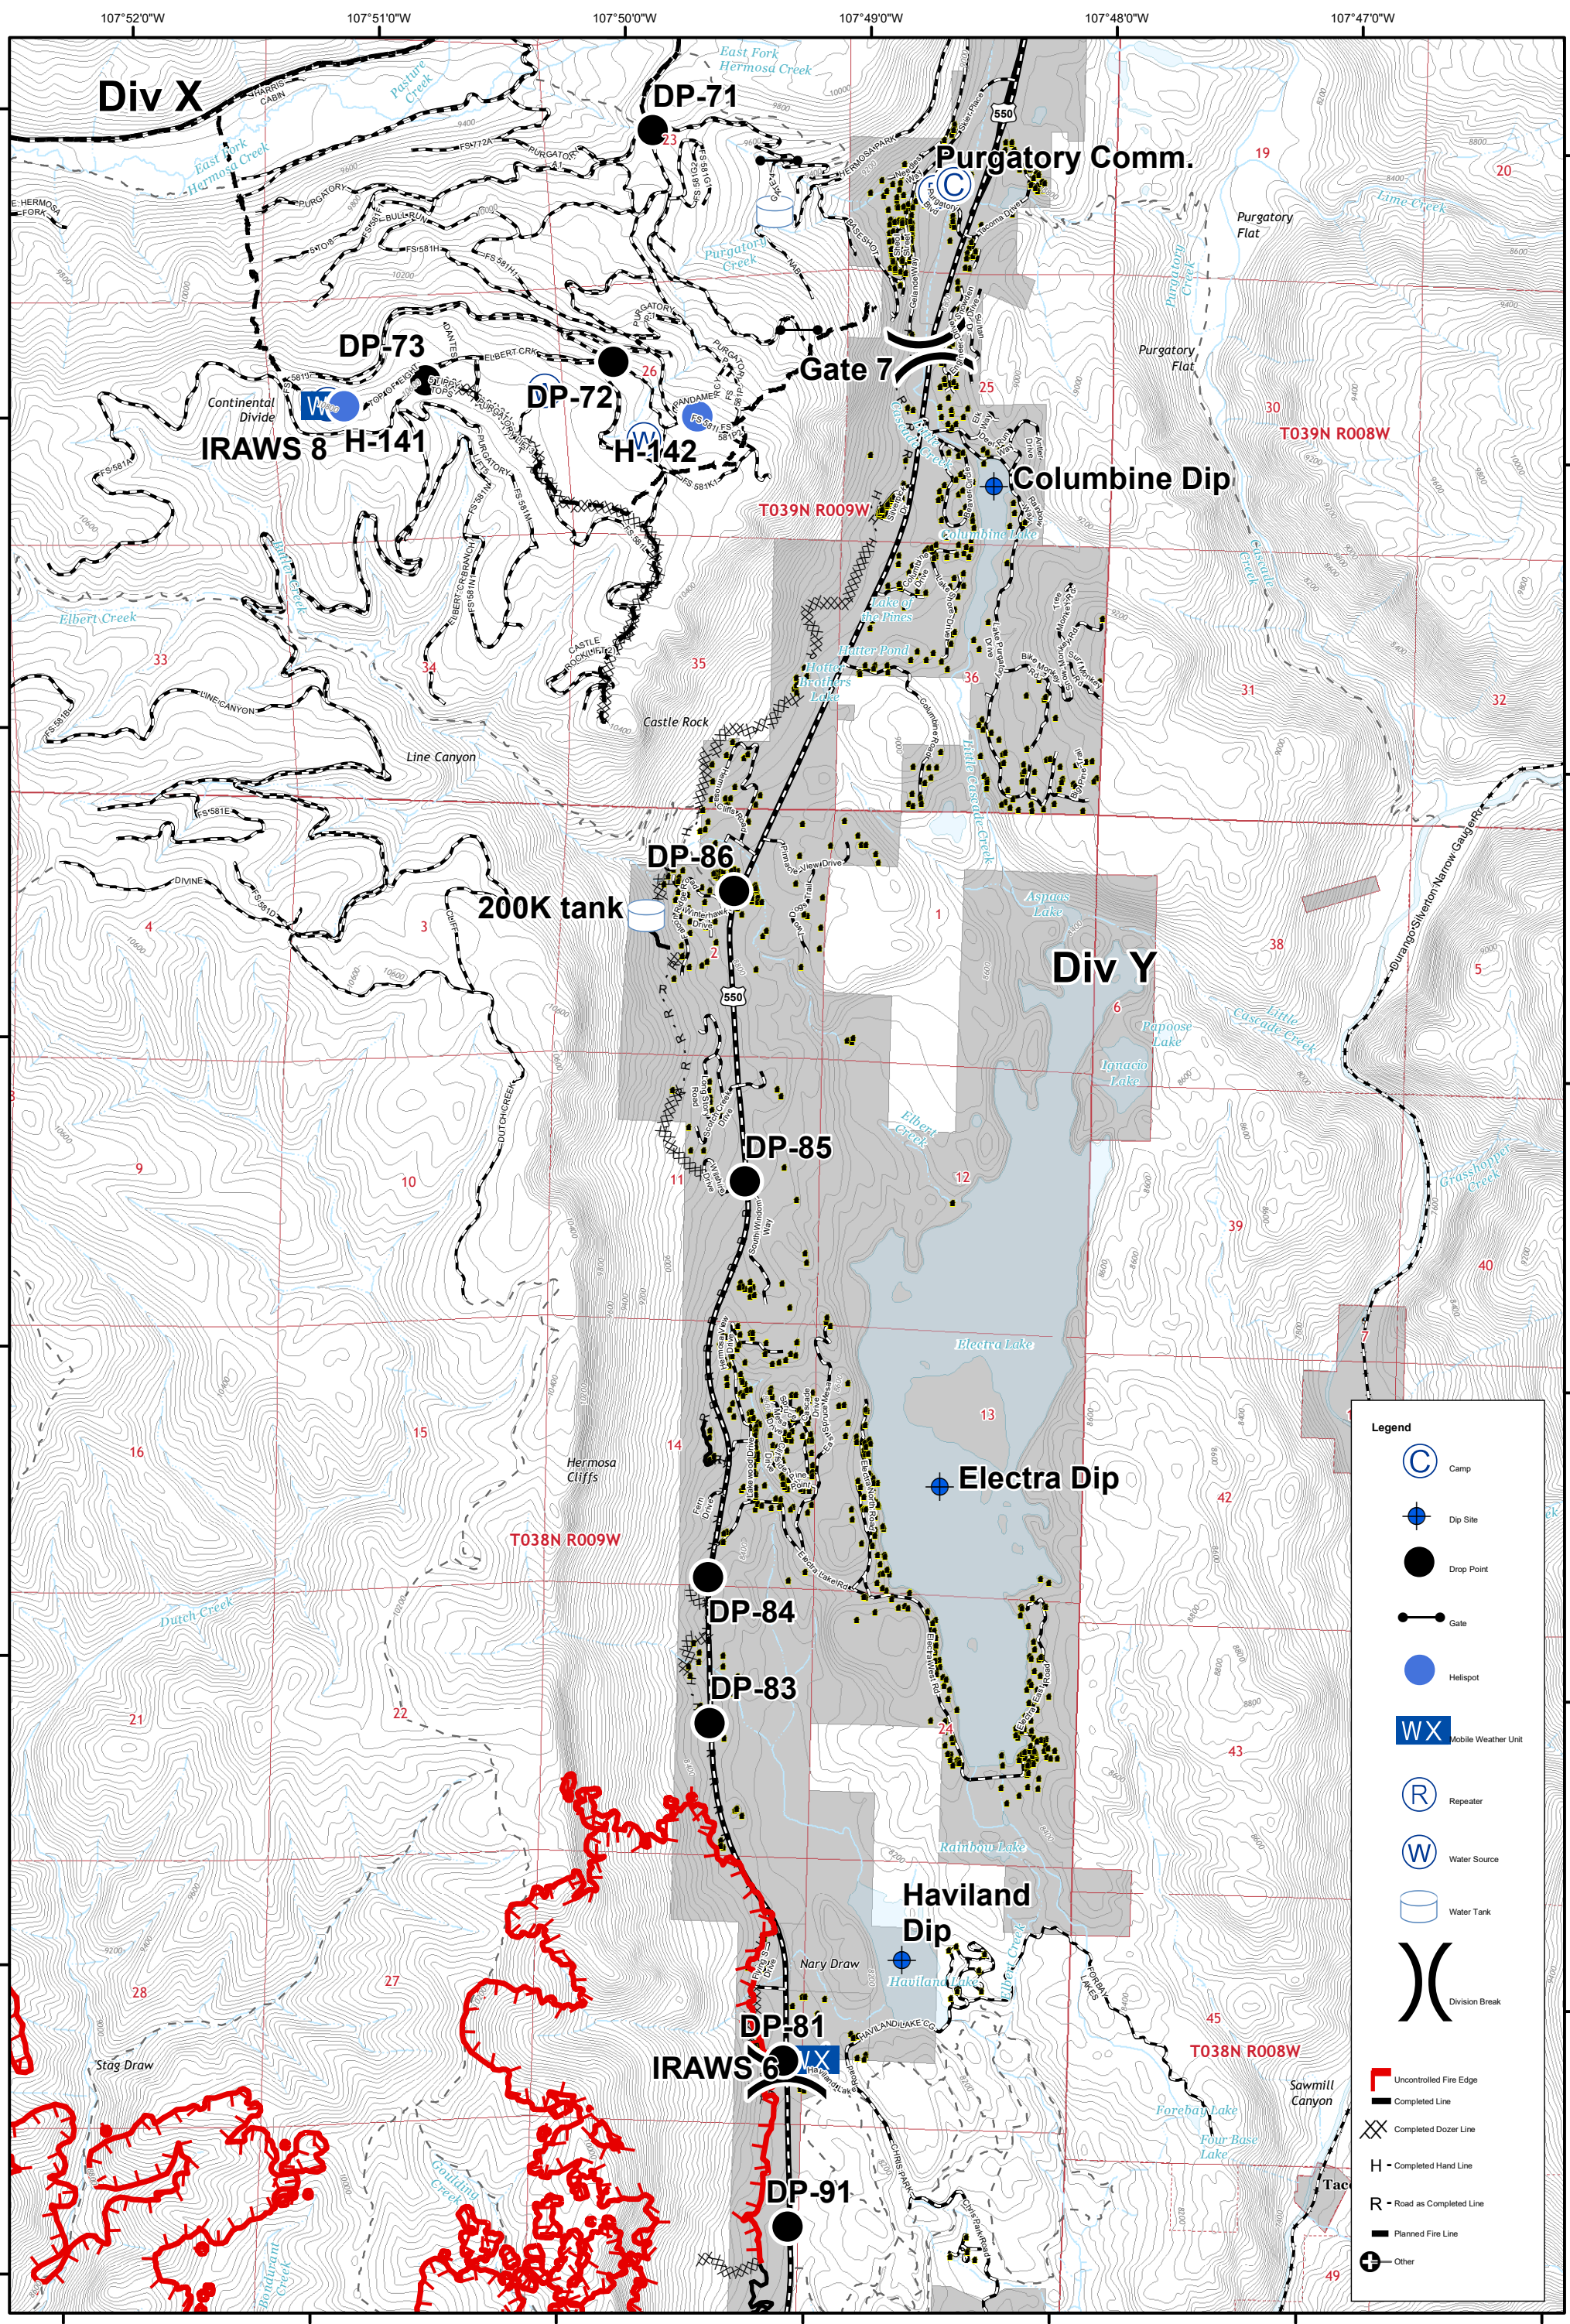

IR Perimeter Data
416 Fire - 17,998 Acres
6/10/2018 @ 14:11 hrs
Burro Fire - 965 Acres
6/10/2018 @ 14:44 hrs

416 Fire - CO-SJF-416 and Burro Fire - CO-SJF-509

IAP - 6/11/18

Day Shift - Page 1

Datum: NAD 83
GISS - TS

Legend

- Camp
- Dip Site
- Drop Point
- Gate
- Hotspot
- Mobile Weather Unit
- Repeater
- Water Source
- Water Tank
- Division Break
- Uncontrolled Fire Edge
- Completed Line
- Completed Dozer Line
- Completed Hand Line
- Road as Completed Line
- Planned Fire Line
- Other