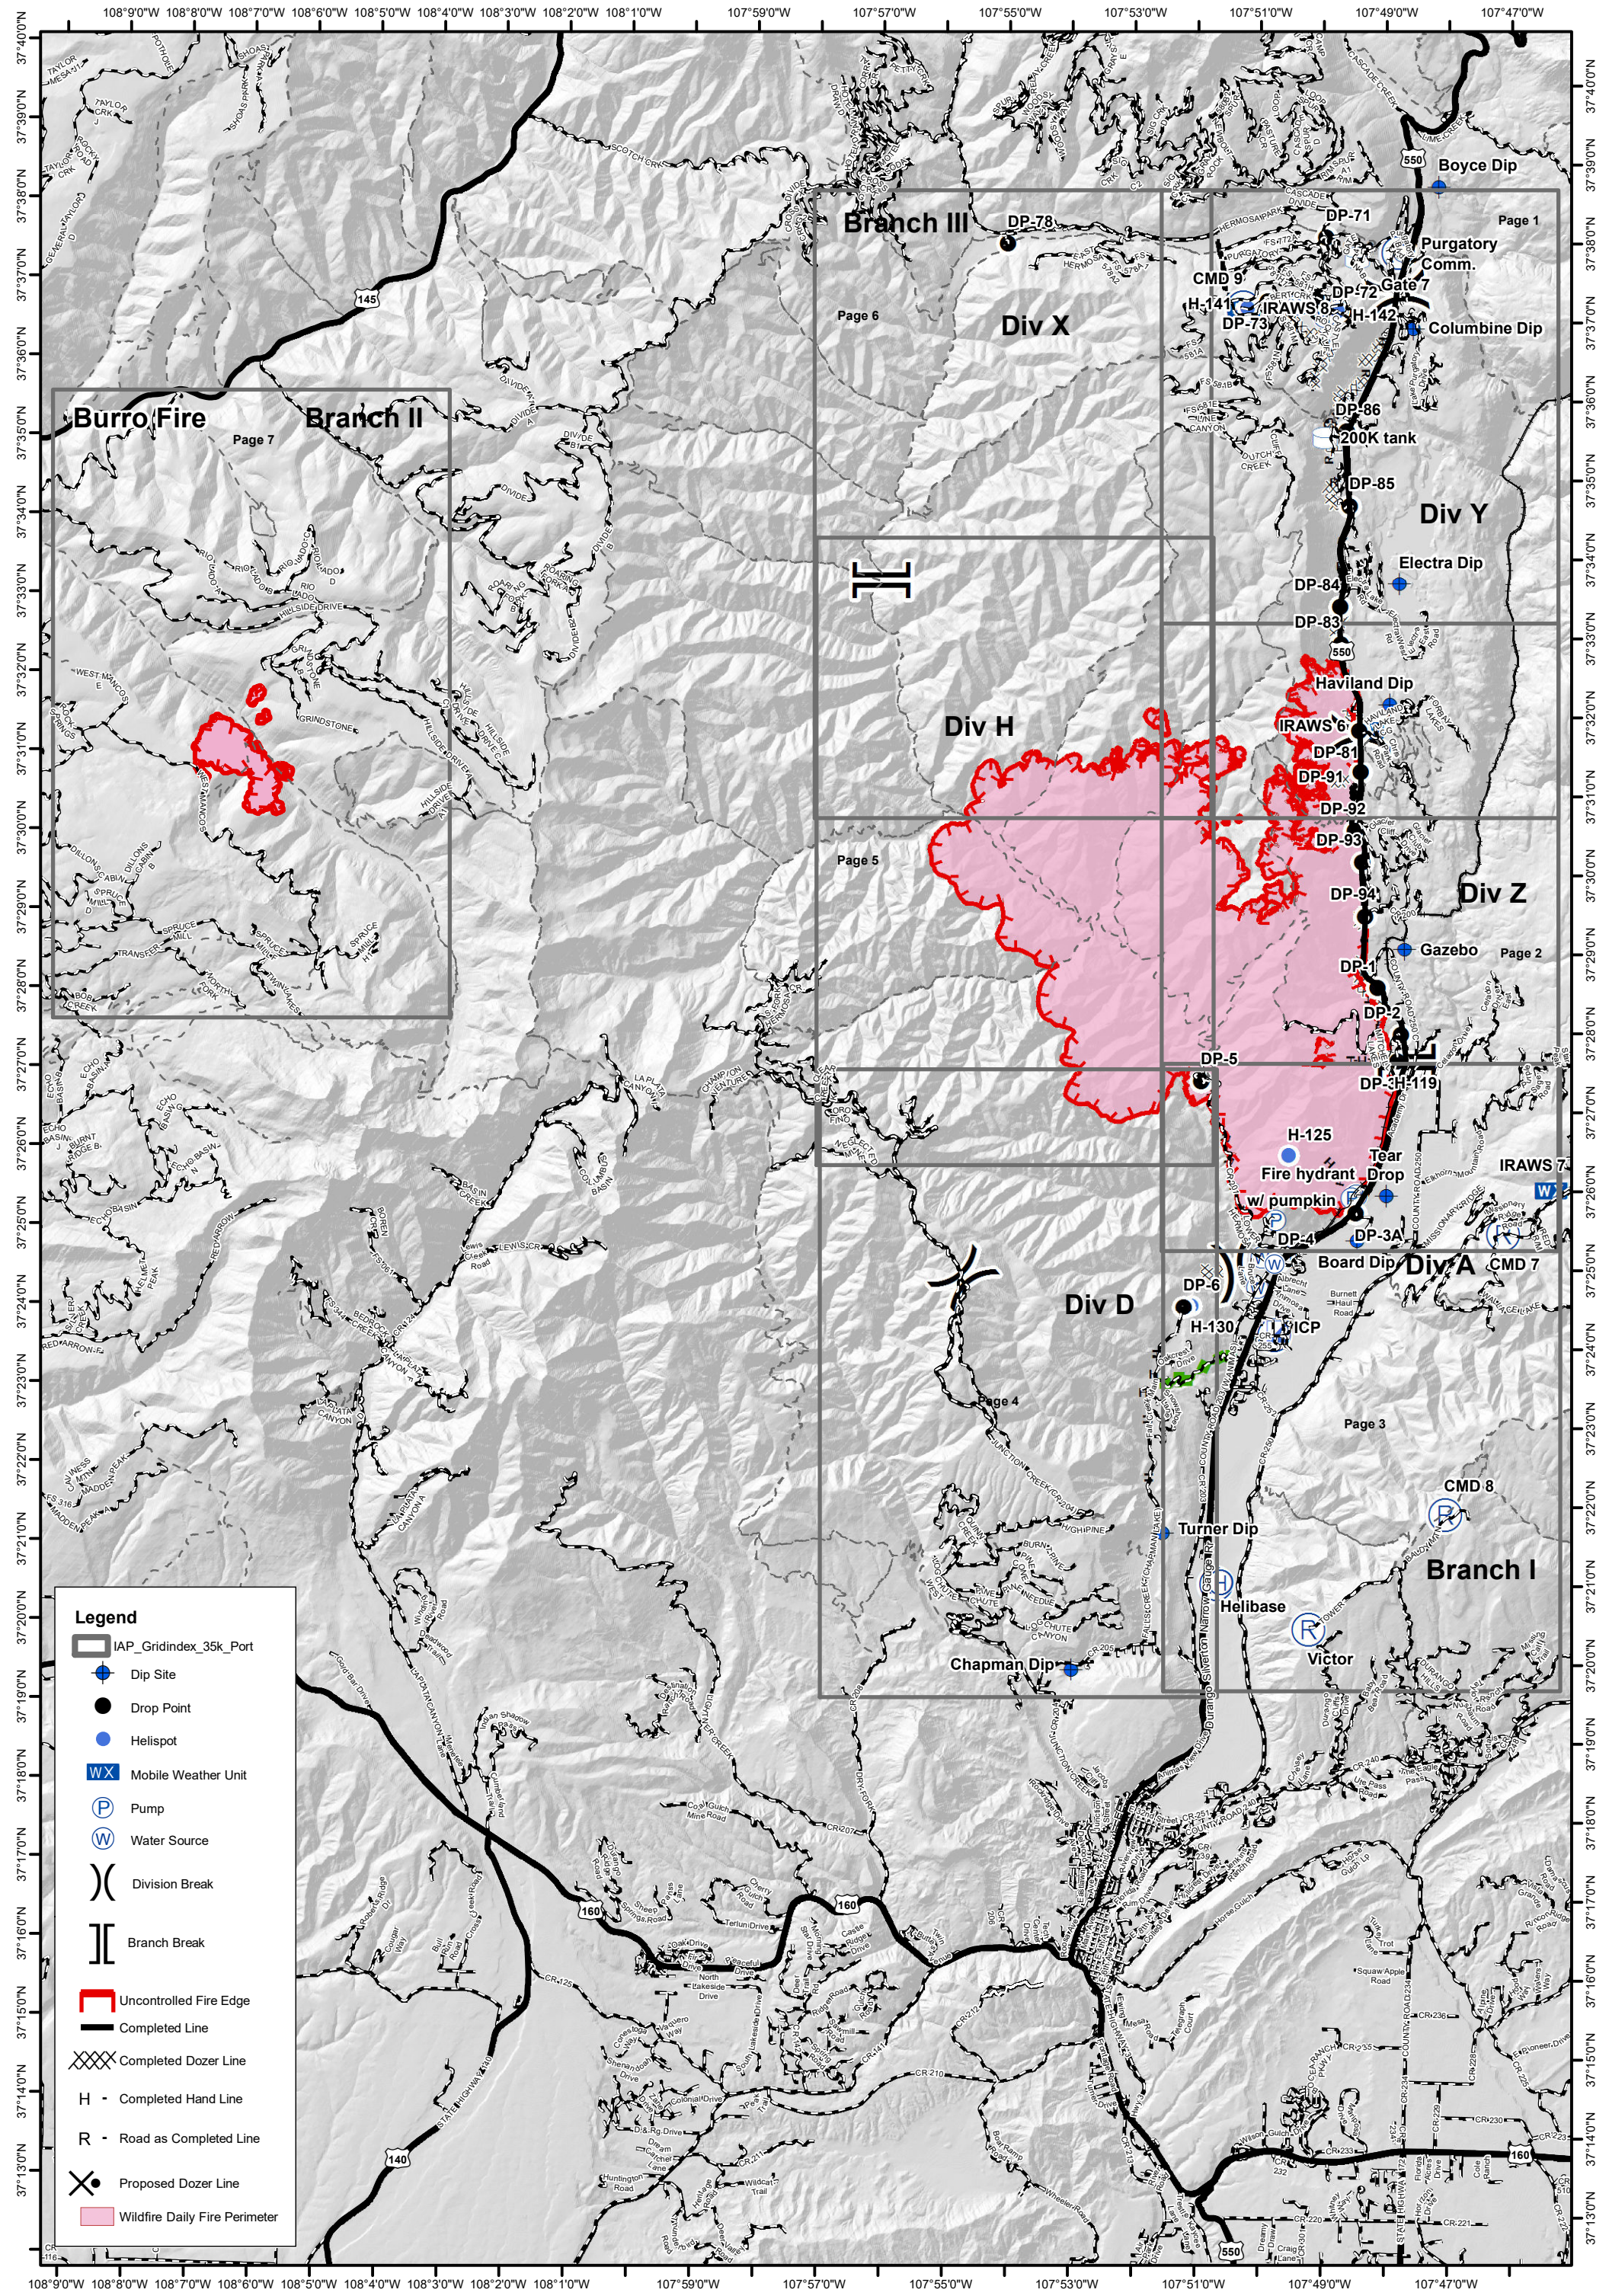

# 416 Fire - CO-SJF-416 and Burro Fire - CO-SJF-509

### Day Shift

0 0.5 1 Miles  
 Datum: NAD 83  
 GISS - TS

**Legend**

- IAP\_Gridindex\_35k\_Port
- Dip Site
- Drop Point
- Helispot
- Mobile Weather Unit
- Pump
- Water Source
- Division Break
- Branch Break
- Uncontrolled Fire Edge
- Completed Line
- Completed Dozer Line
- H - Completed Hand Line
- R - Road as Completed Line
- Proposed Dozer Line
- Wildfire Daily Fire Perimeter