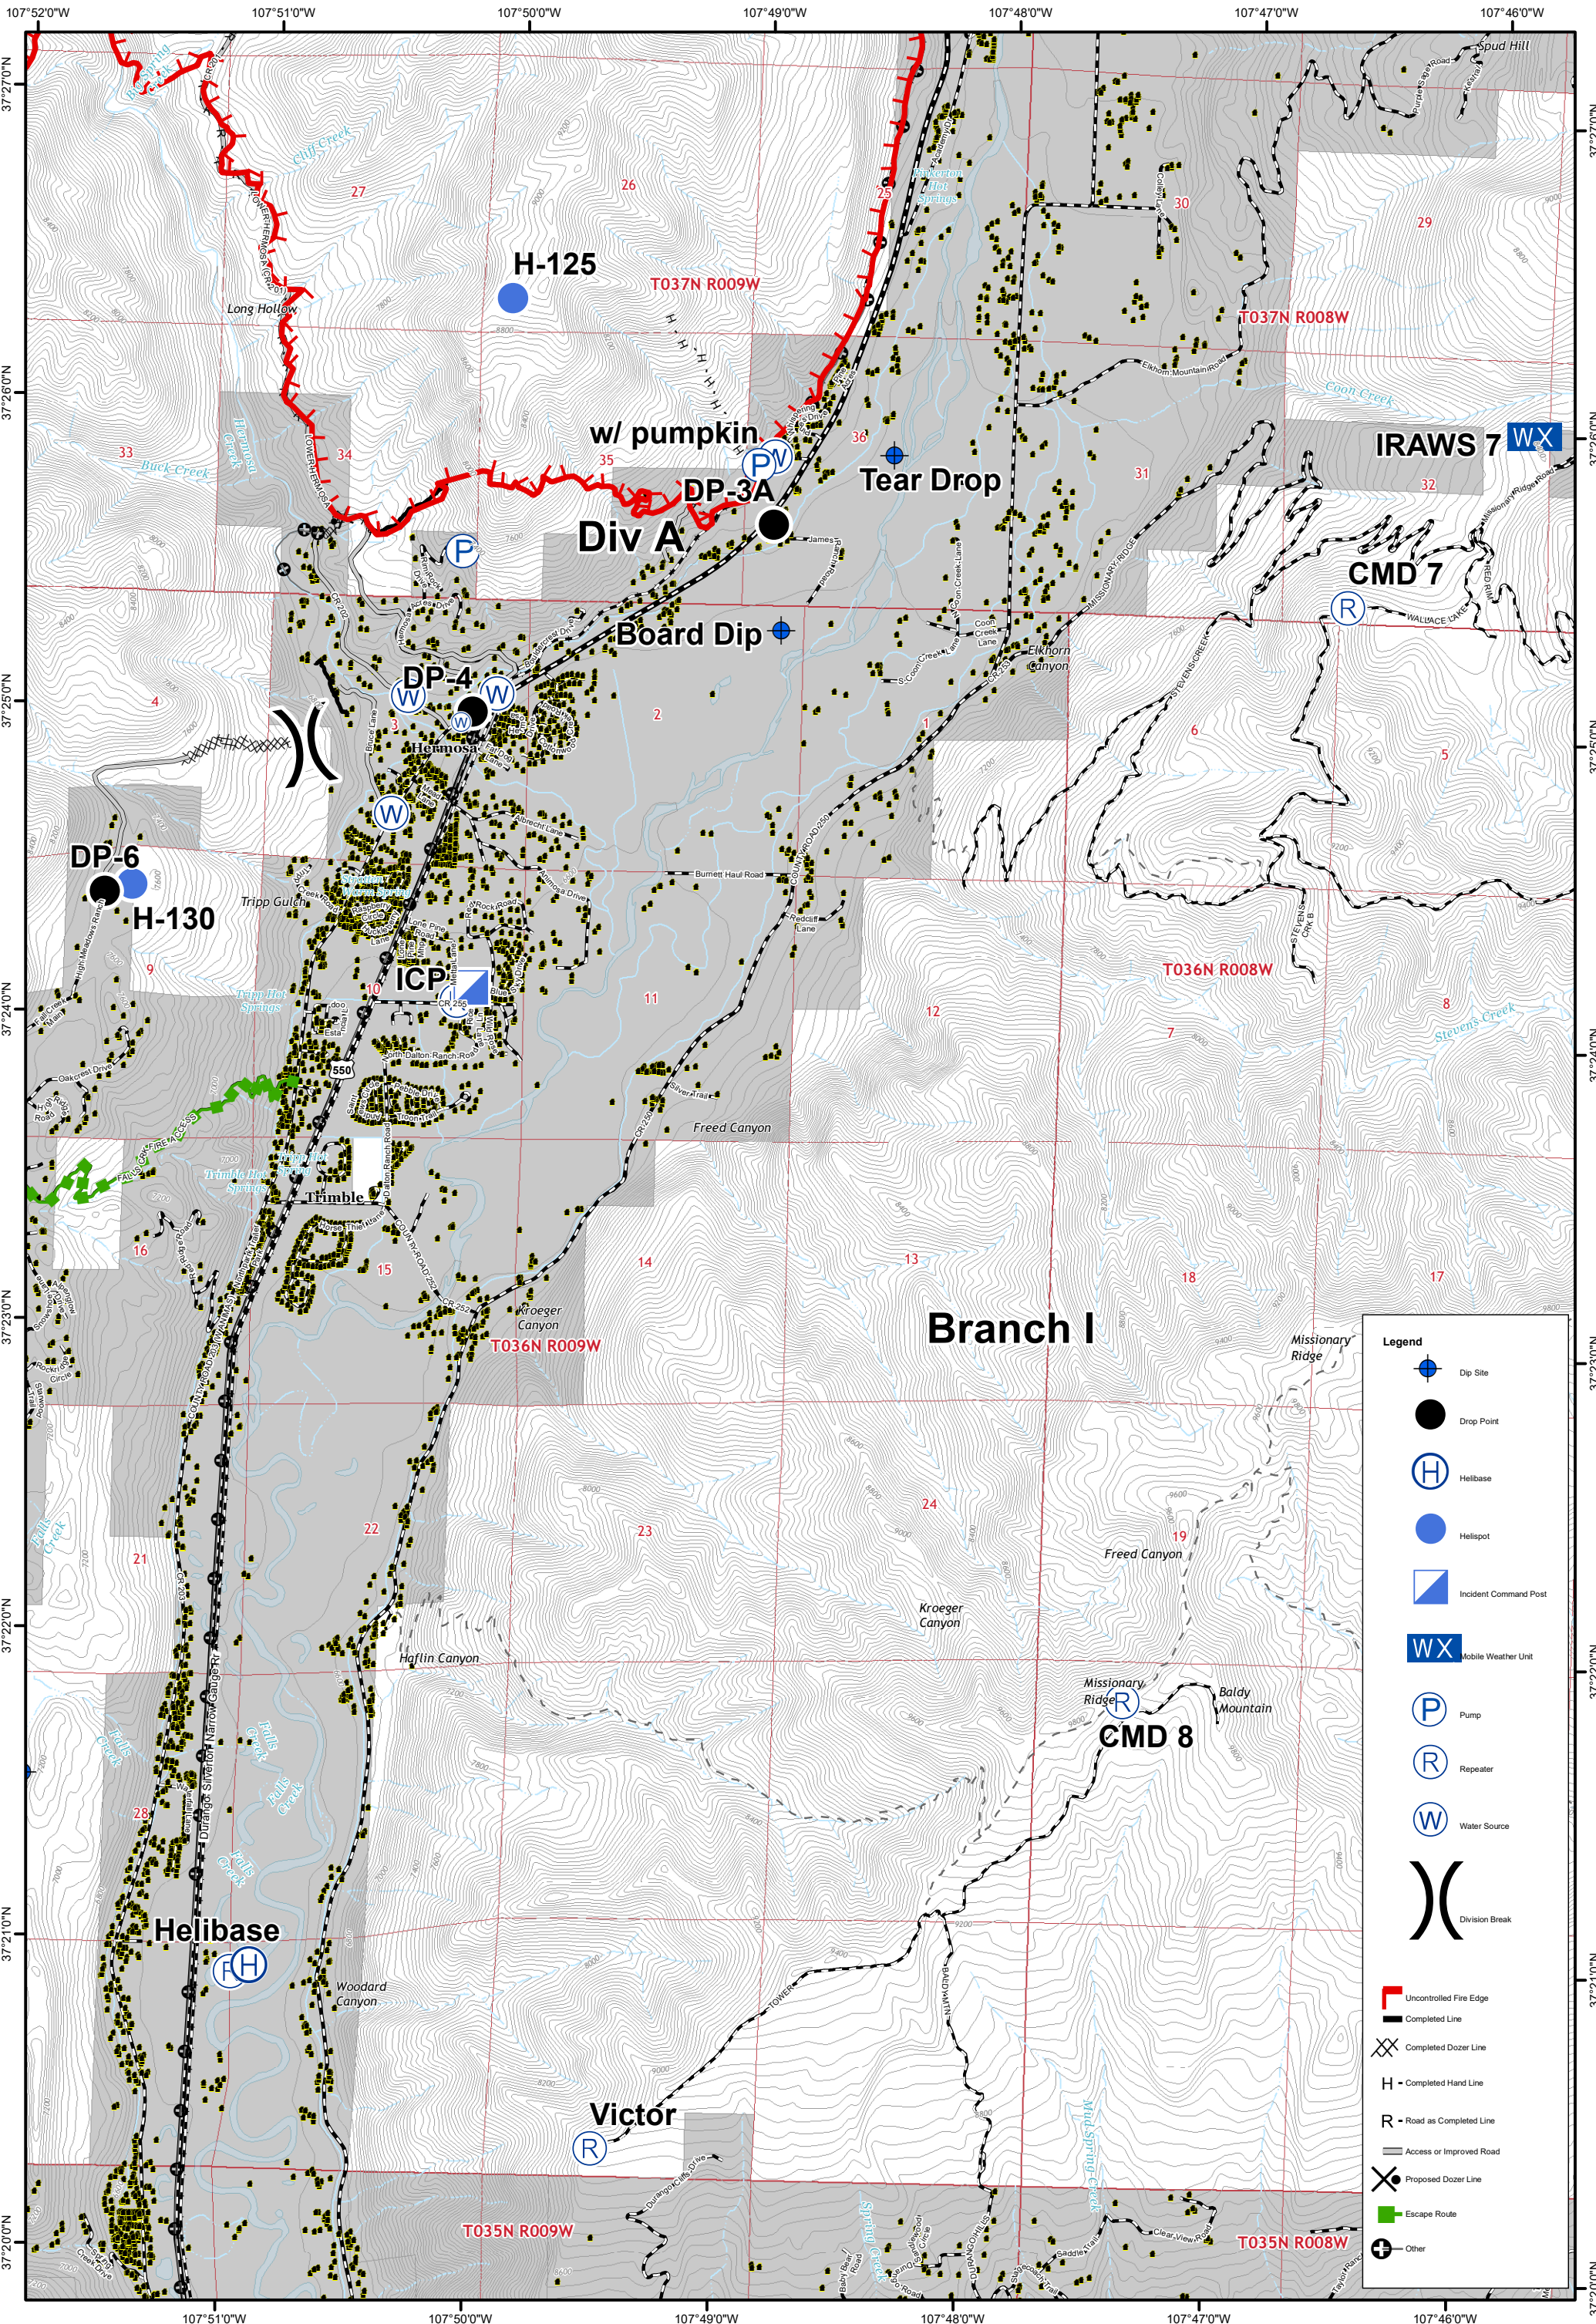

IR Perimeter Data
416 Fire - 17,998 Acres
6/10/2018 @ 14:11 hrs
Burro Fire - 965 Acres
6/10/2018 @ 14:44 hrs

416 Fire - CO-SJF-416 and Burro Fire - CO-SJF-509

IAP - 6/11/18

Day Shift - Page 3

Datum: NAD 83
GISS - TS

Legend

- Dip Site
- Drop Point
- Helibase
- Helispot
- Incident Command Post
- Mobile Weather Unit
- Pump
- Repeater
- Water Source
- Division Break
- Uncontrolled Fire Edge
- Completed Line
- Completed Dozer Line
- Completed Hand Line
- Road as Completed Line
- Access or Improved Road
- Proposed Dozer Line
- Escape Route
- Other