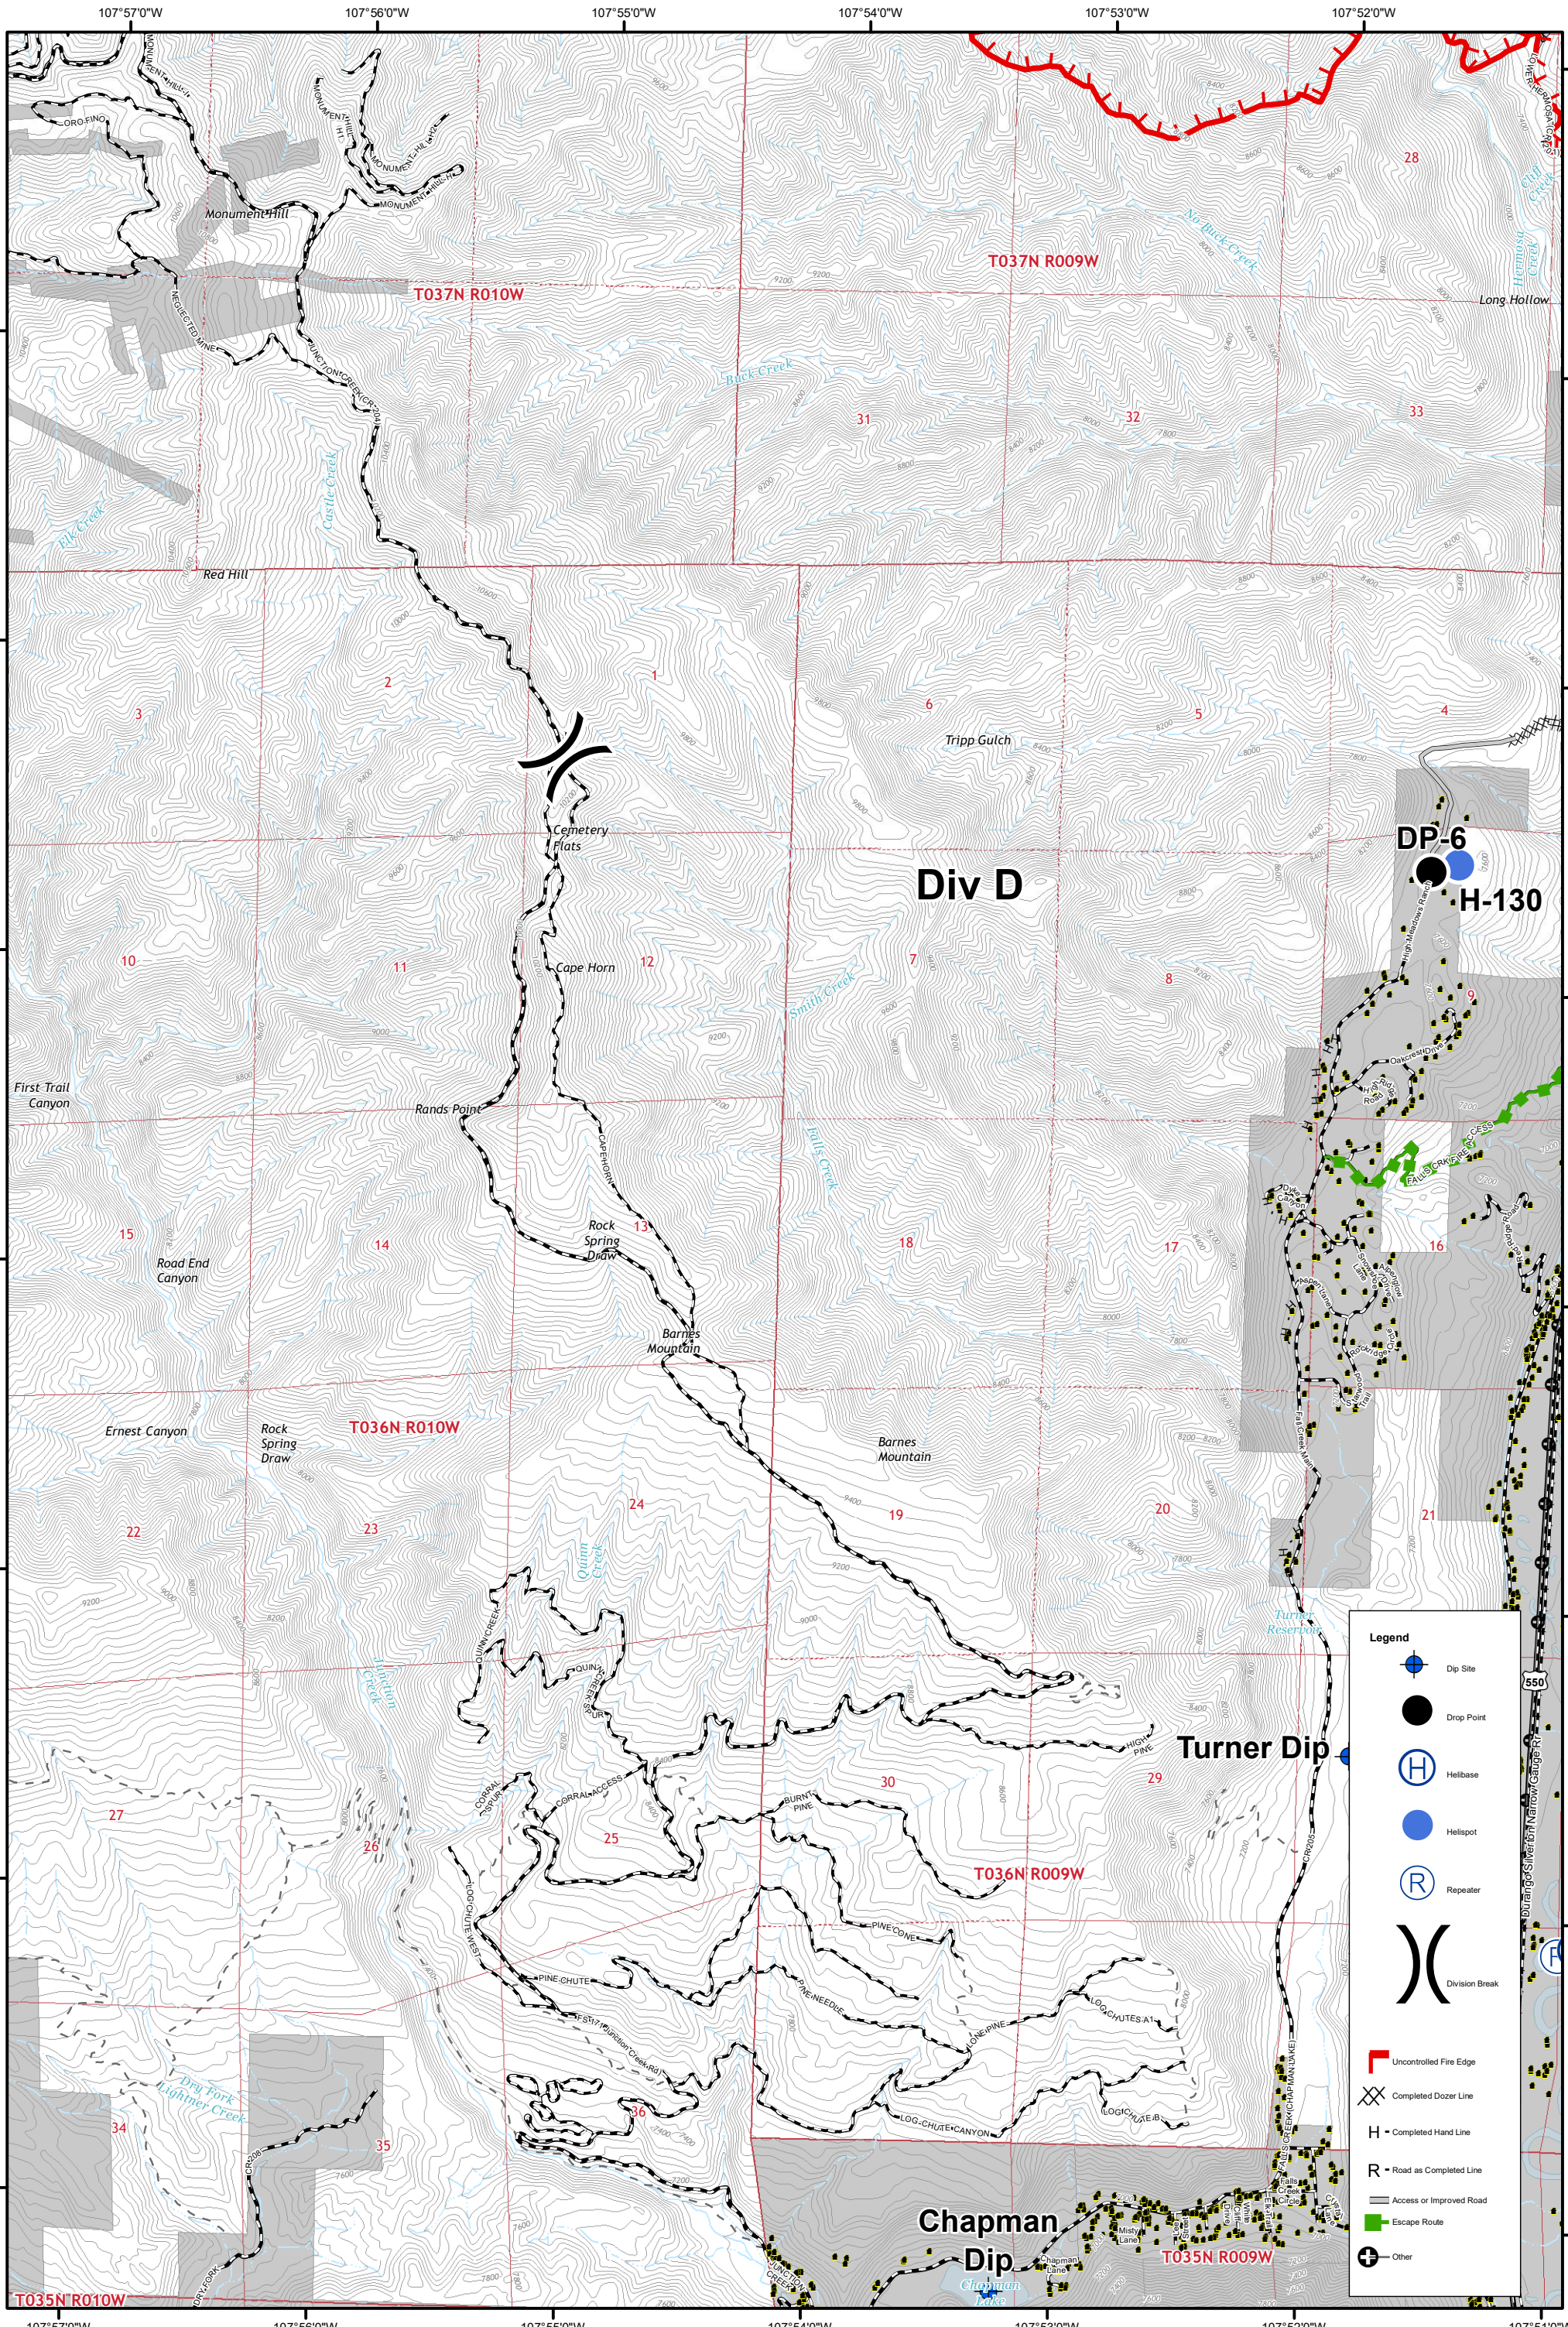

IR Perimeter Data
416 Fire - 17,998 Acres
6/10/2018 @ 14:11 hrs
Burro Fire - 965 Acres
6/10/2018 @ 14:44 hrs

416 Fire - CO-SJF-416 and Burro Fire - CO-SJF-509

IAP - 6/11/18

Day Shift - Page 4

Datum: NAD 83
GISS - TS

Legend

- Dip Site
- Drop Point
- Heilbase
- Heilspot
- Repeater
- Division Break
- Uncontrolled Fire Edge
- Completed Dozer Line
- Completed Hand Line
- Road as Completed Line
- Access or Improved Road
- Escape Route
- Other