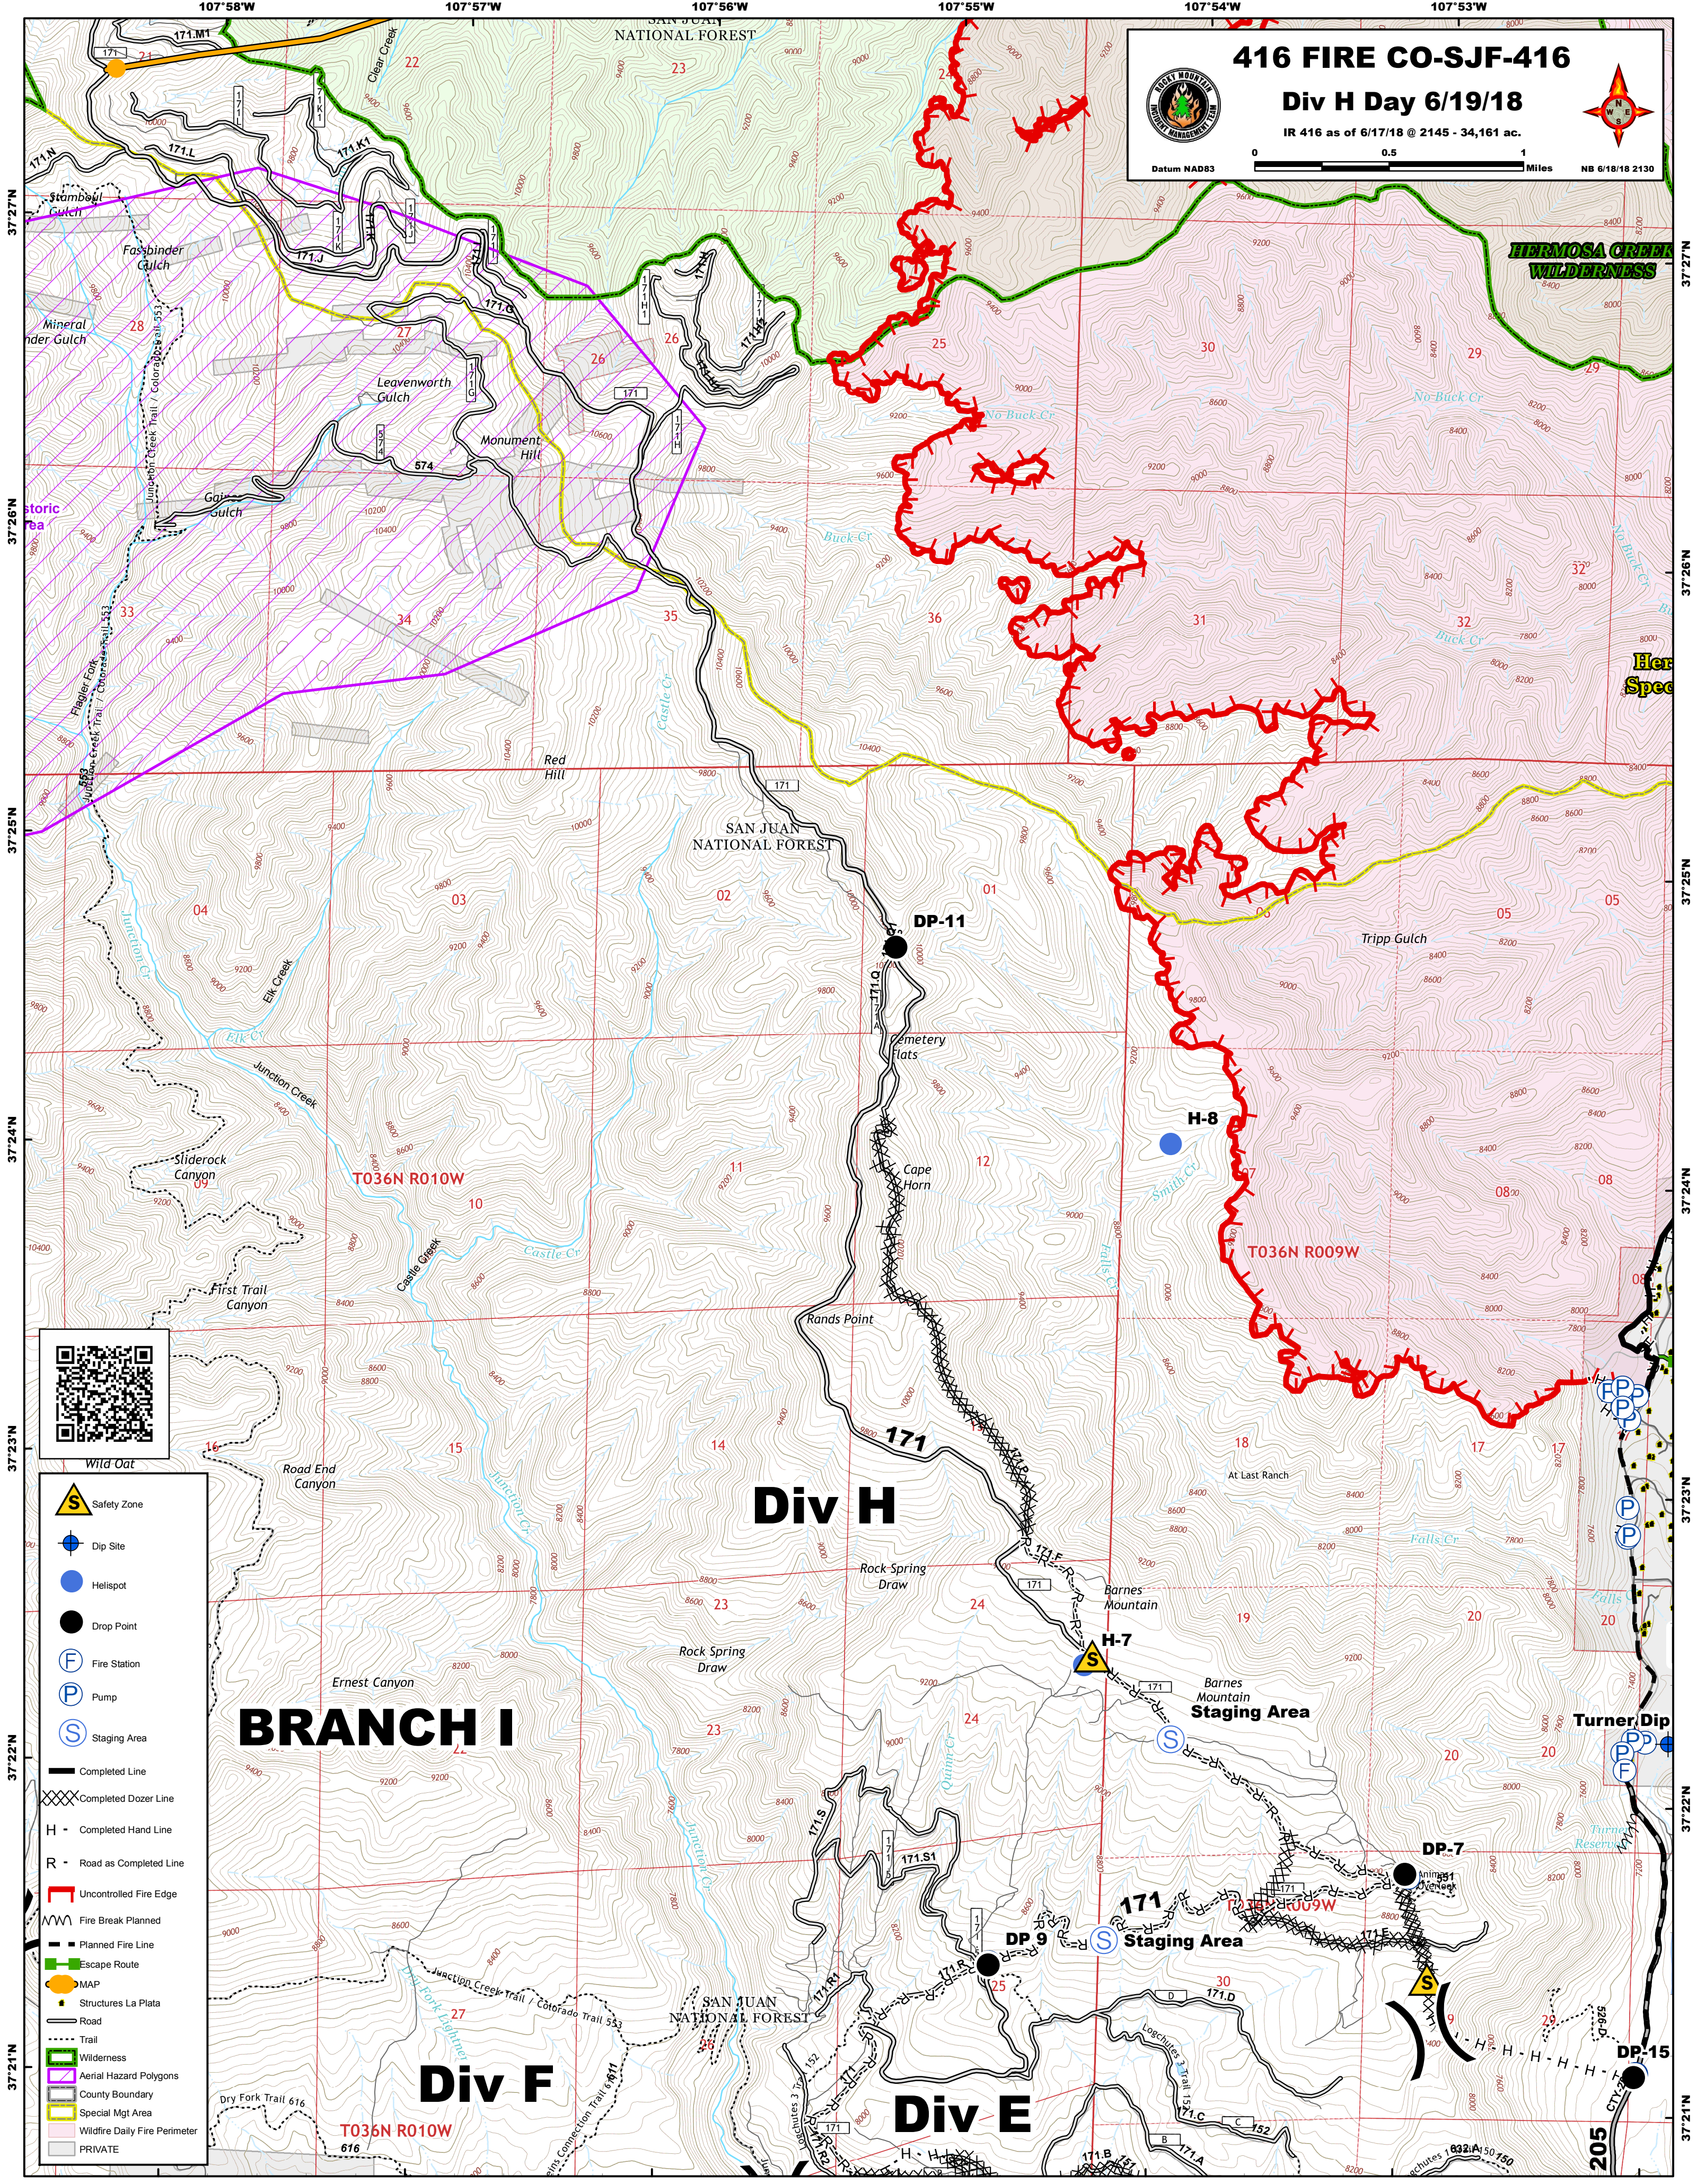

107°58'W 107°57'W 107°56'W 107°55'W 107°54'W 107°53'W

416 FIRE CO-SJF-416
Div H Day 6/19/18
 IR 416 as of 6/17/18 @ 2145 - 34,161 ac.

Datum NAD83 0 0.5 1 Miles NB 6/18/18 2130

37°27'N 37°26'N 37°25'N 37°24'N 37°23'N 37°22'N 37°21'N

107°58'W 107°57'W 107°56'W 107°55'W 107°54'W 107°53'W 107°52'W

- Wild Out**
- Safety Zone
 - Dip Site
 - Helispot
 - Drop Point
 - Fire Station
 - Pump
 - Staging Area
 - Completed Line
 - Completed Dozer Line
 - Completed Hand Line
 - Road as Completed Line
 - Uncontrolled Fire Edge
 - Fire Break Planned
 - Planned Fire Line
 - Escape Route
 - MAP
 - Structures La Plata
 - Road
 - Trail
 - Wilderness
 - Aerial Hazard Polygons
 - County Boundary
 - Special Mgt Area
 - Wildfire Daily Fire Perimeter
 - PRIVATE

DP-15

DP-7

Ernest Canyon

Rock Spring Draw

Barnes Mountain Staging Area

First Trail Canyon

Rands Point

Tripp Gulch

Junction Creek

SAN JUAN NATIONAL FOREST

Monument Hill

Leavenworth Gulch

Stamboul Gulch

Clear Creek

SAN JUAN NATIONAL FOREST

Logchutes 2