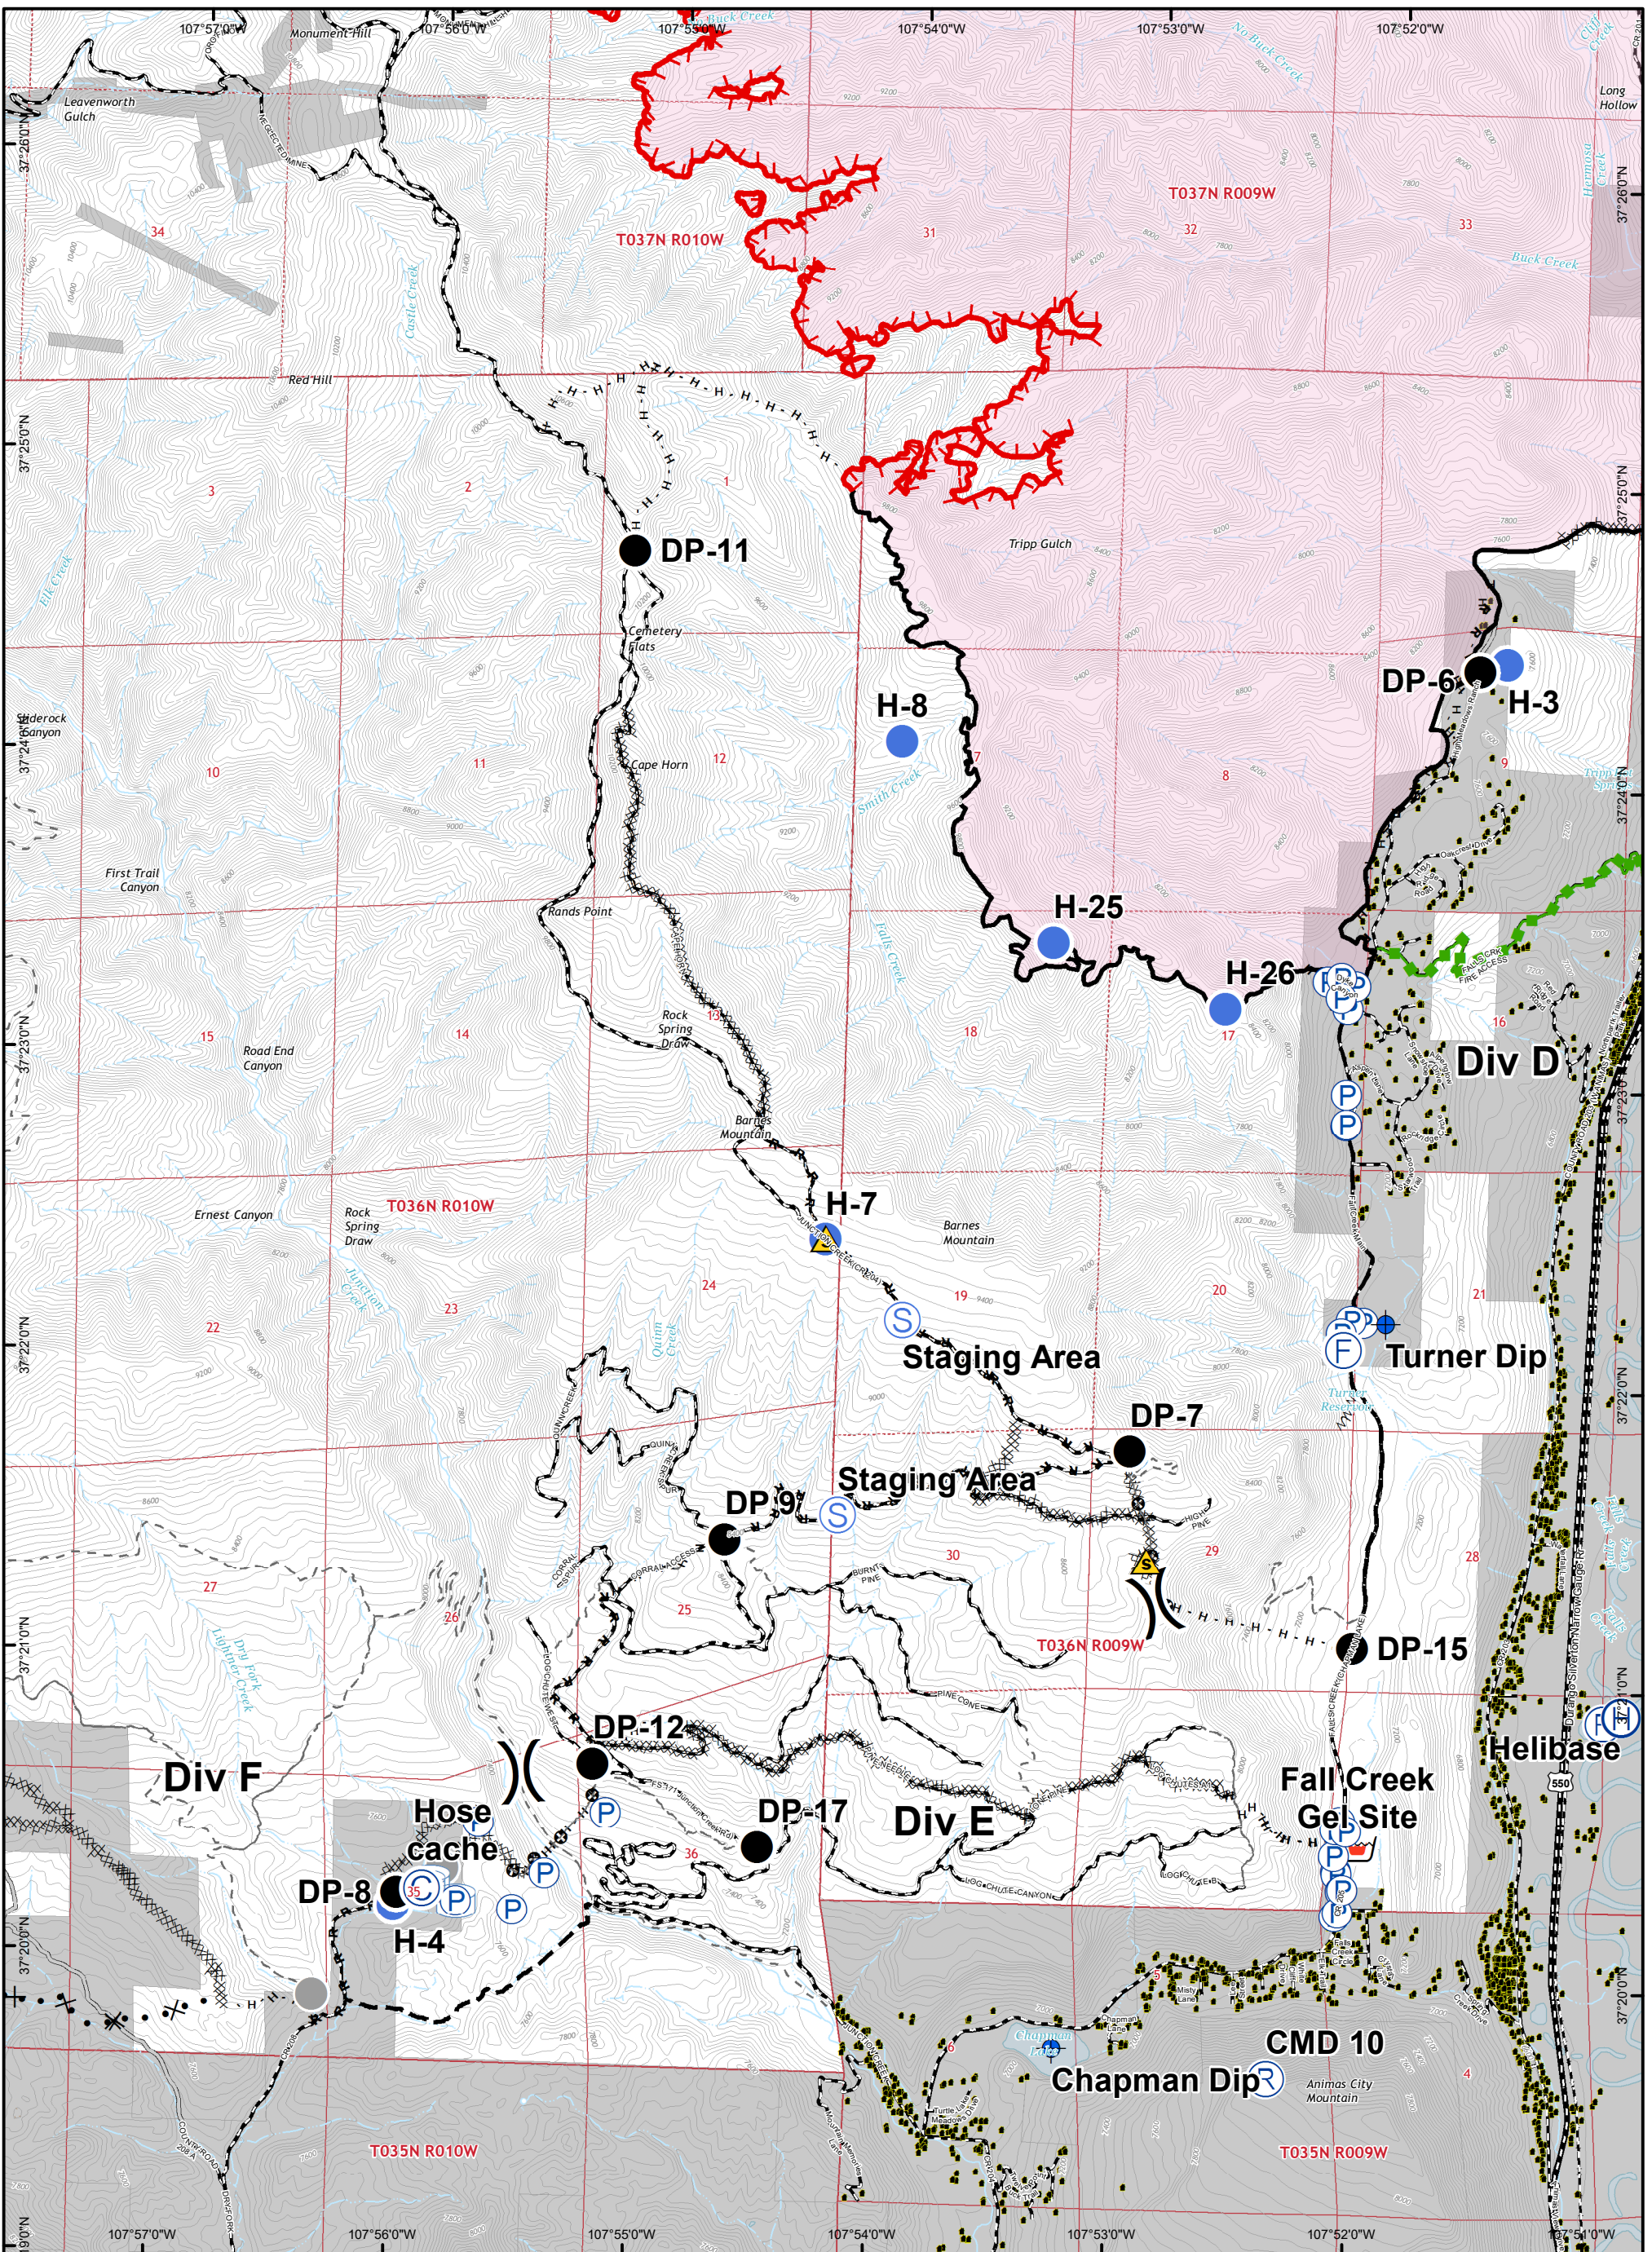

IR Perimeter Data
 416 Fire - 34,278 Acres
 6/22/2018 @ 2307 hrs

416 Fire - CO-SJF-416
IAP - 6/24/18
 Page 1

0 0.5 1 Miles

Datum: NAD 83

IR Perimeter Data
 416 Fire - 34,278 Acres
 6/22/2018 @ 2307 hrs

416 Fire - CO-SJF-416
 IAP - 6/24/18
 Page 2

0 0.5 1 Miles

Datum: NAD 83

IR Perimeter Data
 416 Fire - 34,278 Acres
 6/22/2018 @ 2307 hrs

416 Fire - CO-SJF-416
IAP - 6/24/18
Page 5

0 0.5 1 Miles

Datum: NAD 83

	Drop Point		Uncontrolled Fire Edge H · H Completed Hand Line		Wildfire Daily Fire Perimeter
	Branch Break				

IR Perimeter Data
 416 Fire - 34,278 Acres
 6/22/2018 @ 2307 hrs

416 Fire - CO-SJF-416

IAP - 6/24/18

Page 7

0 0.5 1 Miles

Datum: NAD 83

	Uncontrolled Fire Edge
	Wildfire Daily Fire Perimeter
	Branch Break