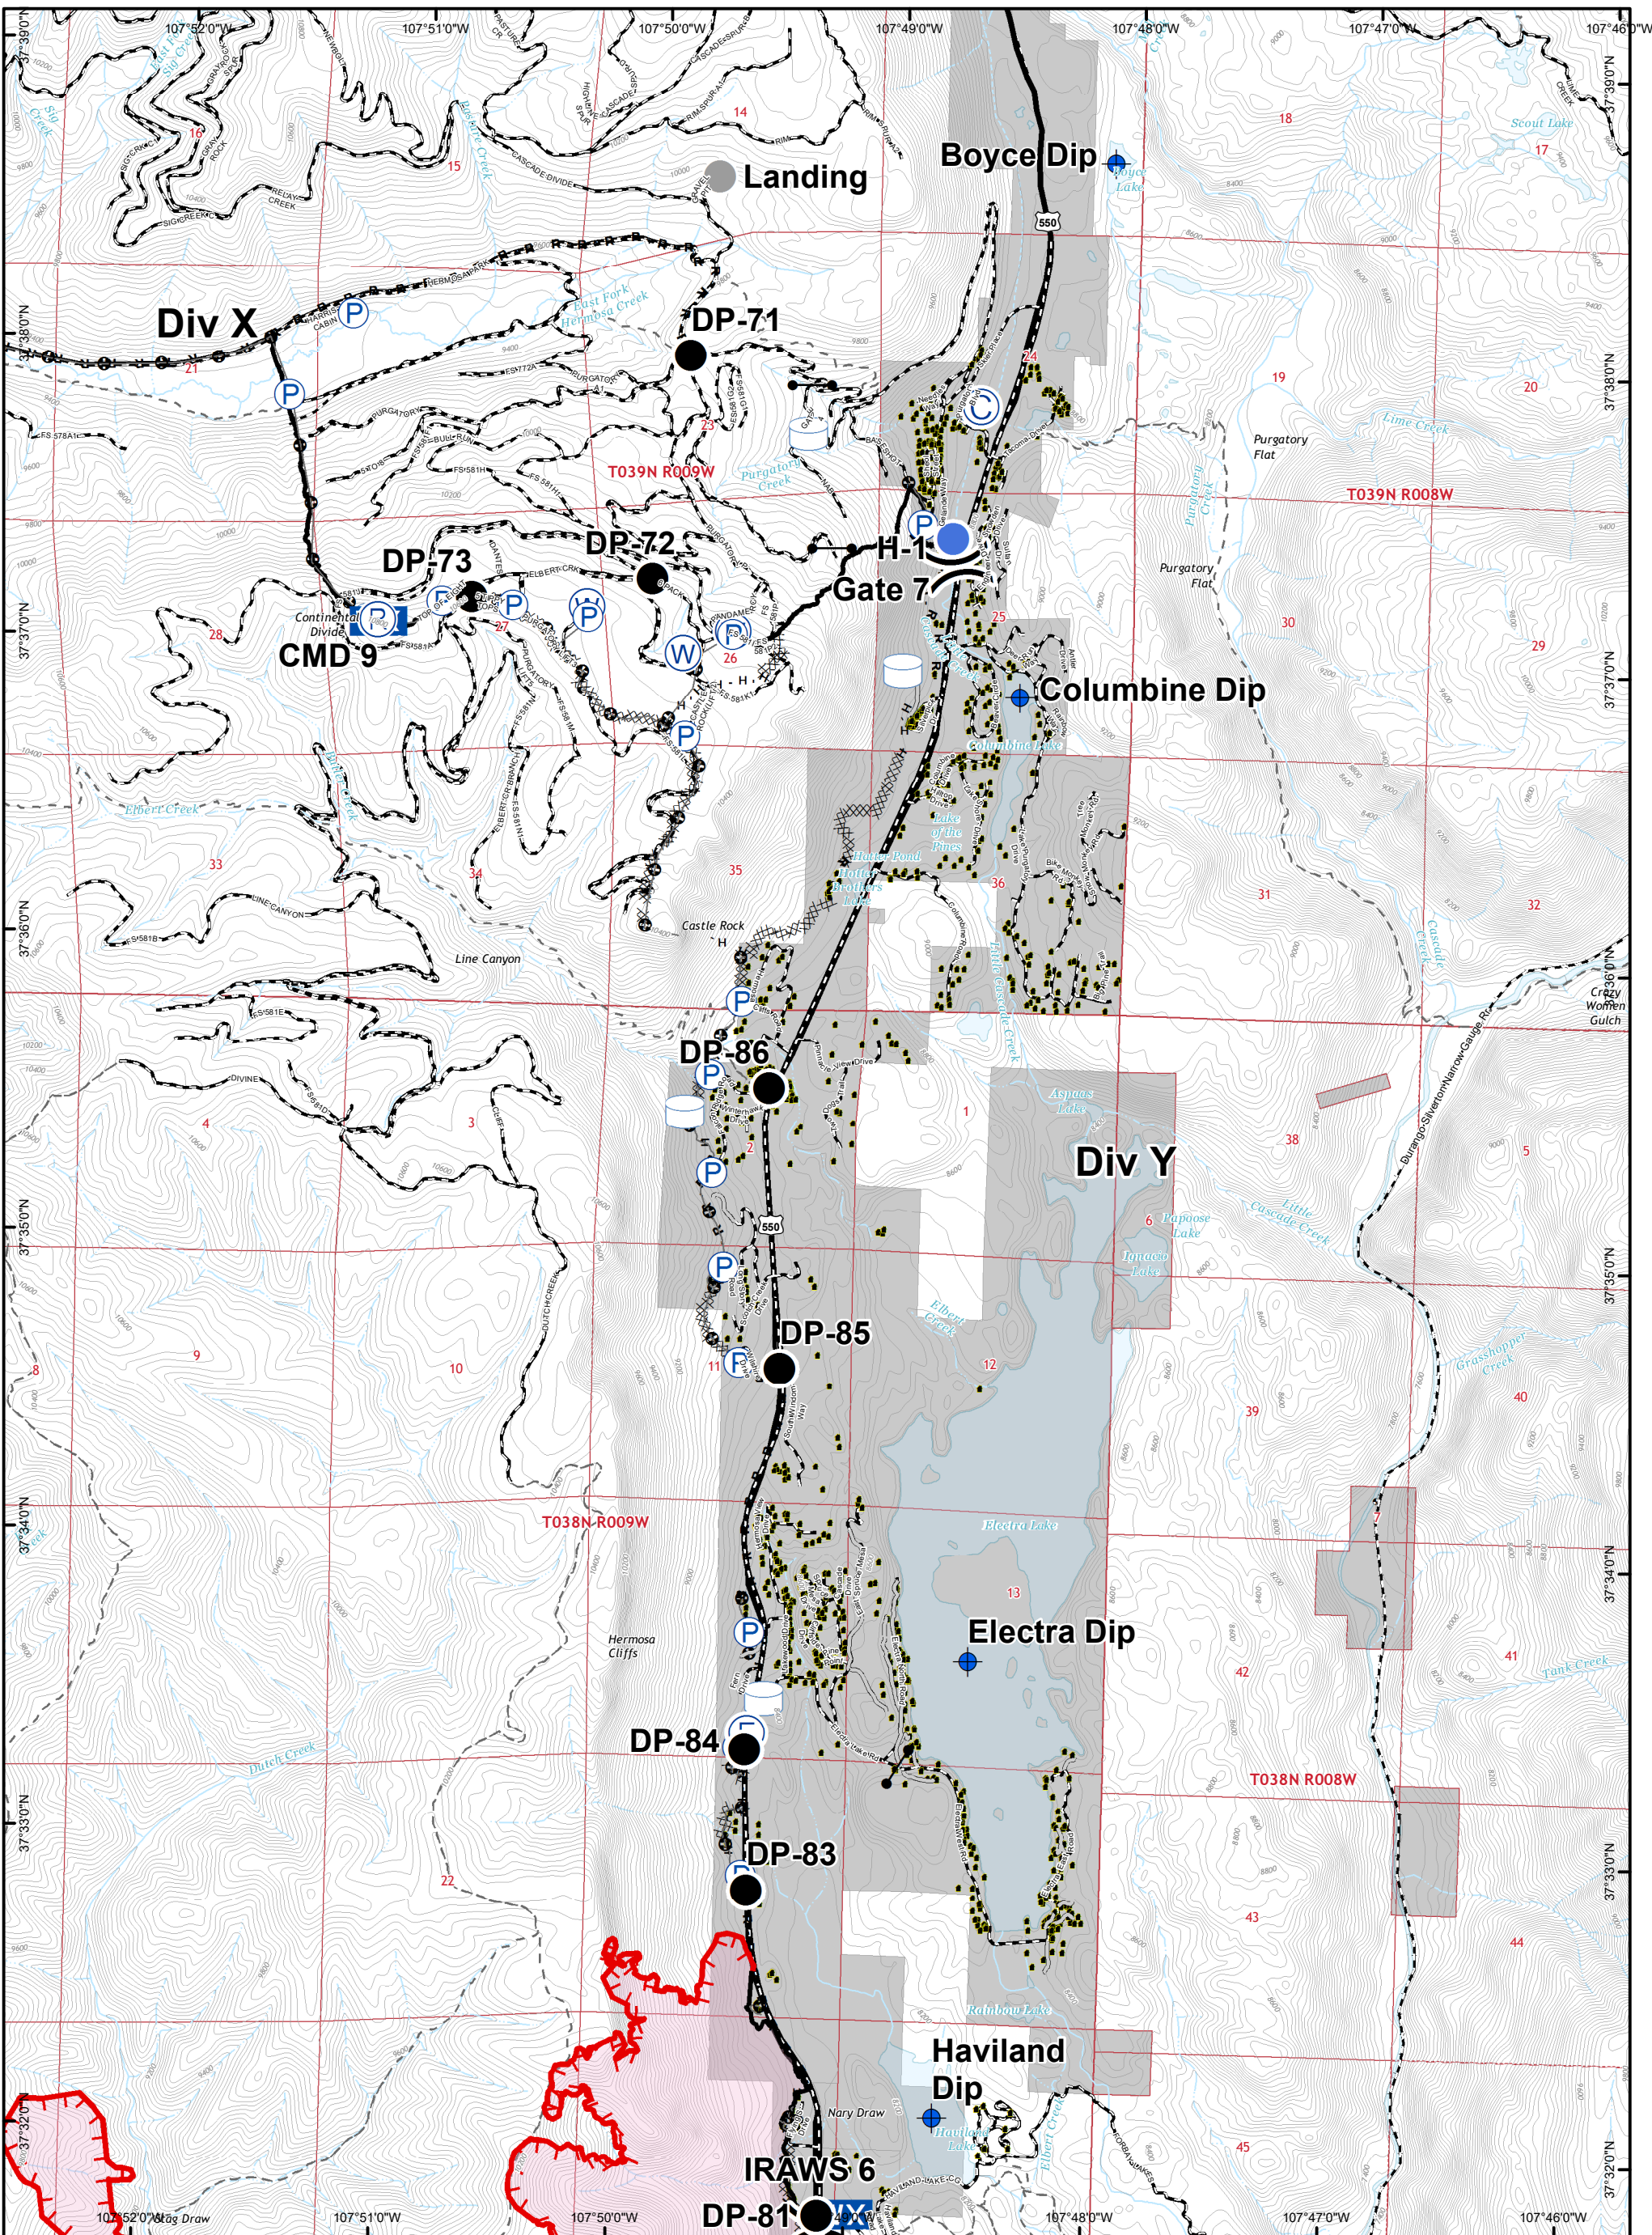

IR Perimeter Data
 416 Fire - 34,278 Acres
 6/22/2018 @ 2307 hrs

416 Fire - CO-SJF-416
IAP - 6/24/18
 Page 1

0 0.5 1 Miles

Datum: NAD 83

IR Perimeter Data
 416 Fire - 34,278 Acres
 6/22/2018 @ 2307 hrs

416 Fire - CO-SJF-416
 IAP - 6/24/18
 Page 2

0 0.5 1 Miles

Datum: NAD 83

IR Perimeter Data
 416 Fire - 34,278 Acres
 6/22/2018 @ 2307 hrs

416 Fire - CO-SJF-416
IAP - 6/24/18
Page 5

0 0.5 1 Miles

Datum: NAD 83

	Drop Point		Uncontrolled Fire Edge H · H Completed Hand Line		Wildfire Daily Fire Perimeter
	Branch Break				

IR Perimeter Data
 416 Fire - 34,278 Acres
 6/22/2018 @ 2307 hrs

416 Fire - CO-SJF-416

IAP - 6/24/18

Page 7

0 0.5 1 Miles

Datum: NAD 83

	Uncontrolled Fire Edge
	Wildfire Daily Fire Perimeter
	Branch Break