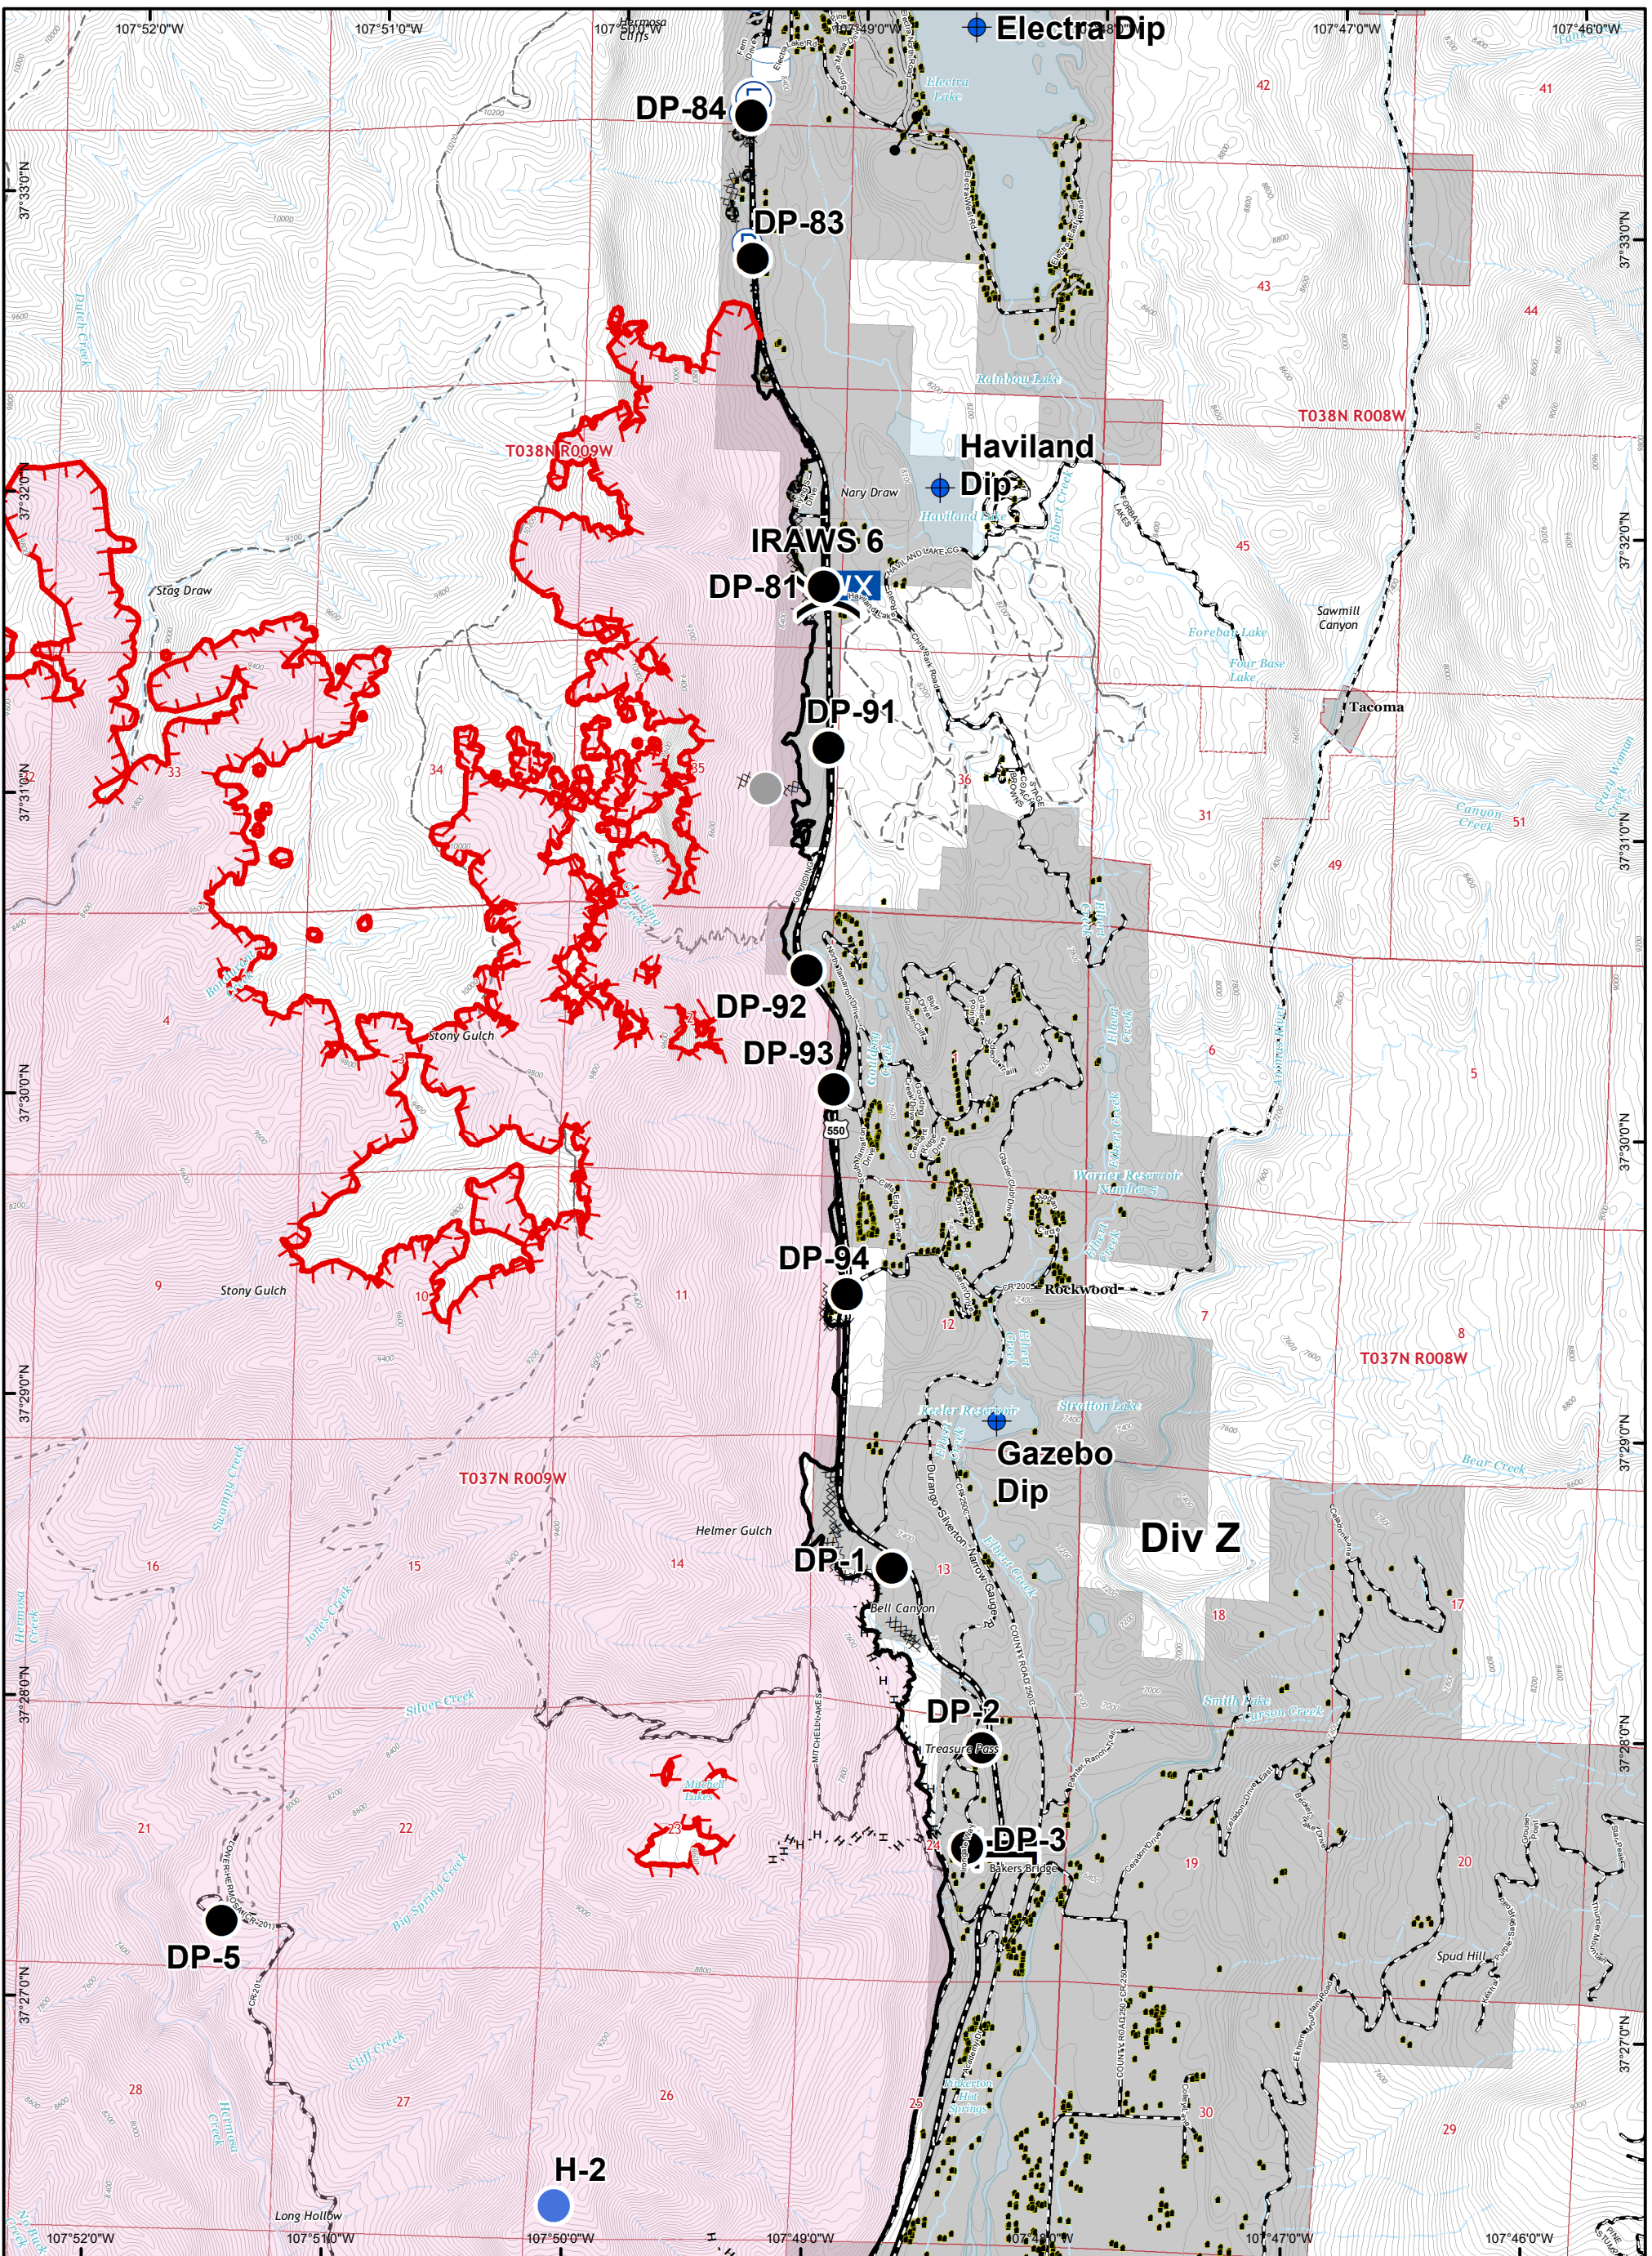

IR Perimeter Data
 416 Fire - 34,278 Acres
 6/22/2018 @ 2307 hrs

416 Fire - CO-SJF-416
IAP - 6/24/18
 Page 1

0 0.5 1 Miles

Datum: NAD 83

IR Perimeter Data
 416 Fire - 34,278 Acres
 6/22/2018 @ 2307 hrs

416 Fire - CO-SJF-416
 IAP - 6/24/18
 Page 2

0 0.5 1 Miles

Datum: NAD 83

IR Perimeter Data
 416 Fire - 34,278 Acres
 6/22/2018 @ 2307 hrs

416 Fire - CO-SJF-416
IAP - 6/24/18
Page 5

0 0.5 1 Miles

Datum: NAD 83

	Drop Point		Uncontrolled Fire Edge H · H Completed Hand Line		Wildfire Daily Fire Perimeter
	Branch Break				

IR Perimeter Data
 416 Fire - 34,278 Acres
 6/22/2018 @ 2307 hrs

416 Fire - CO-SJF-416

IAP - 6/24/18

Page 7

0 0.5 1 Miles

Datum: NAD 83

	Uncontrolled Fire Edge
	Wildfire Daily Fire Perimeter
	Branch Break