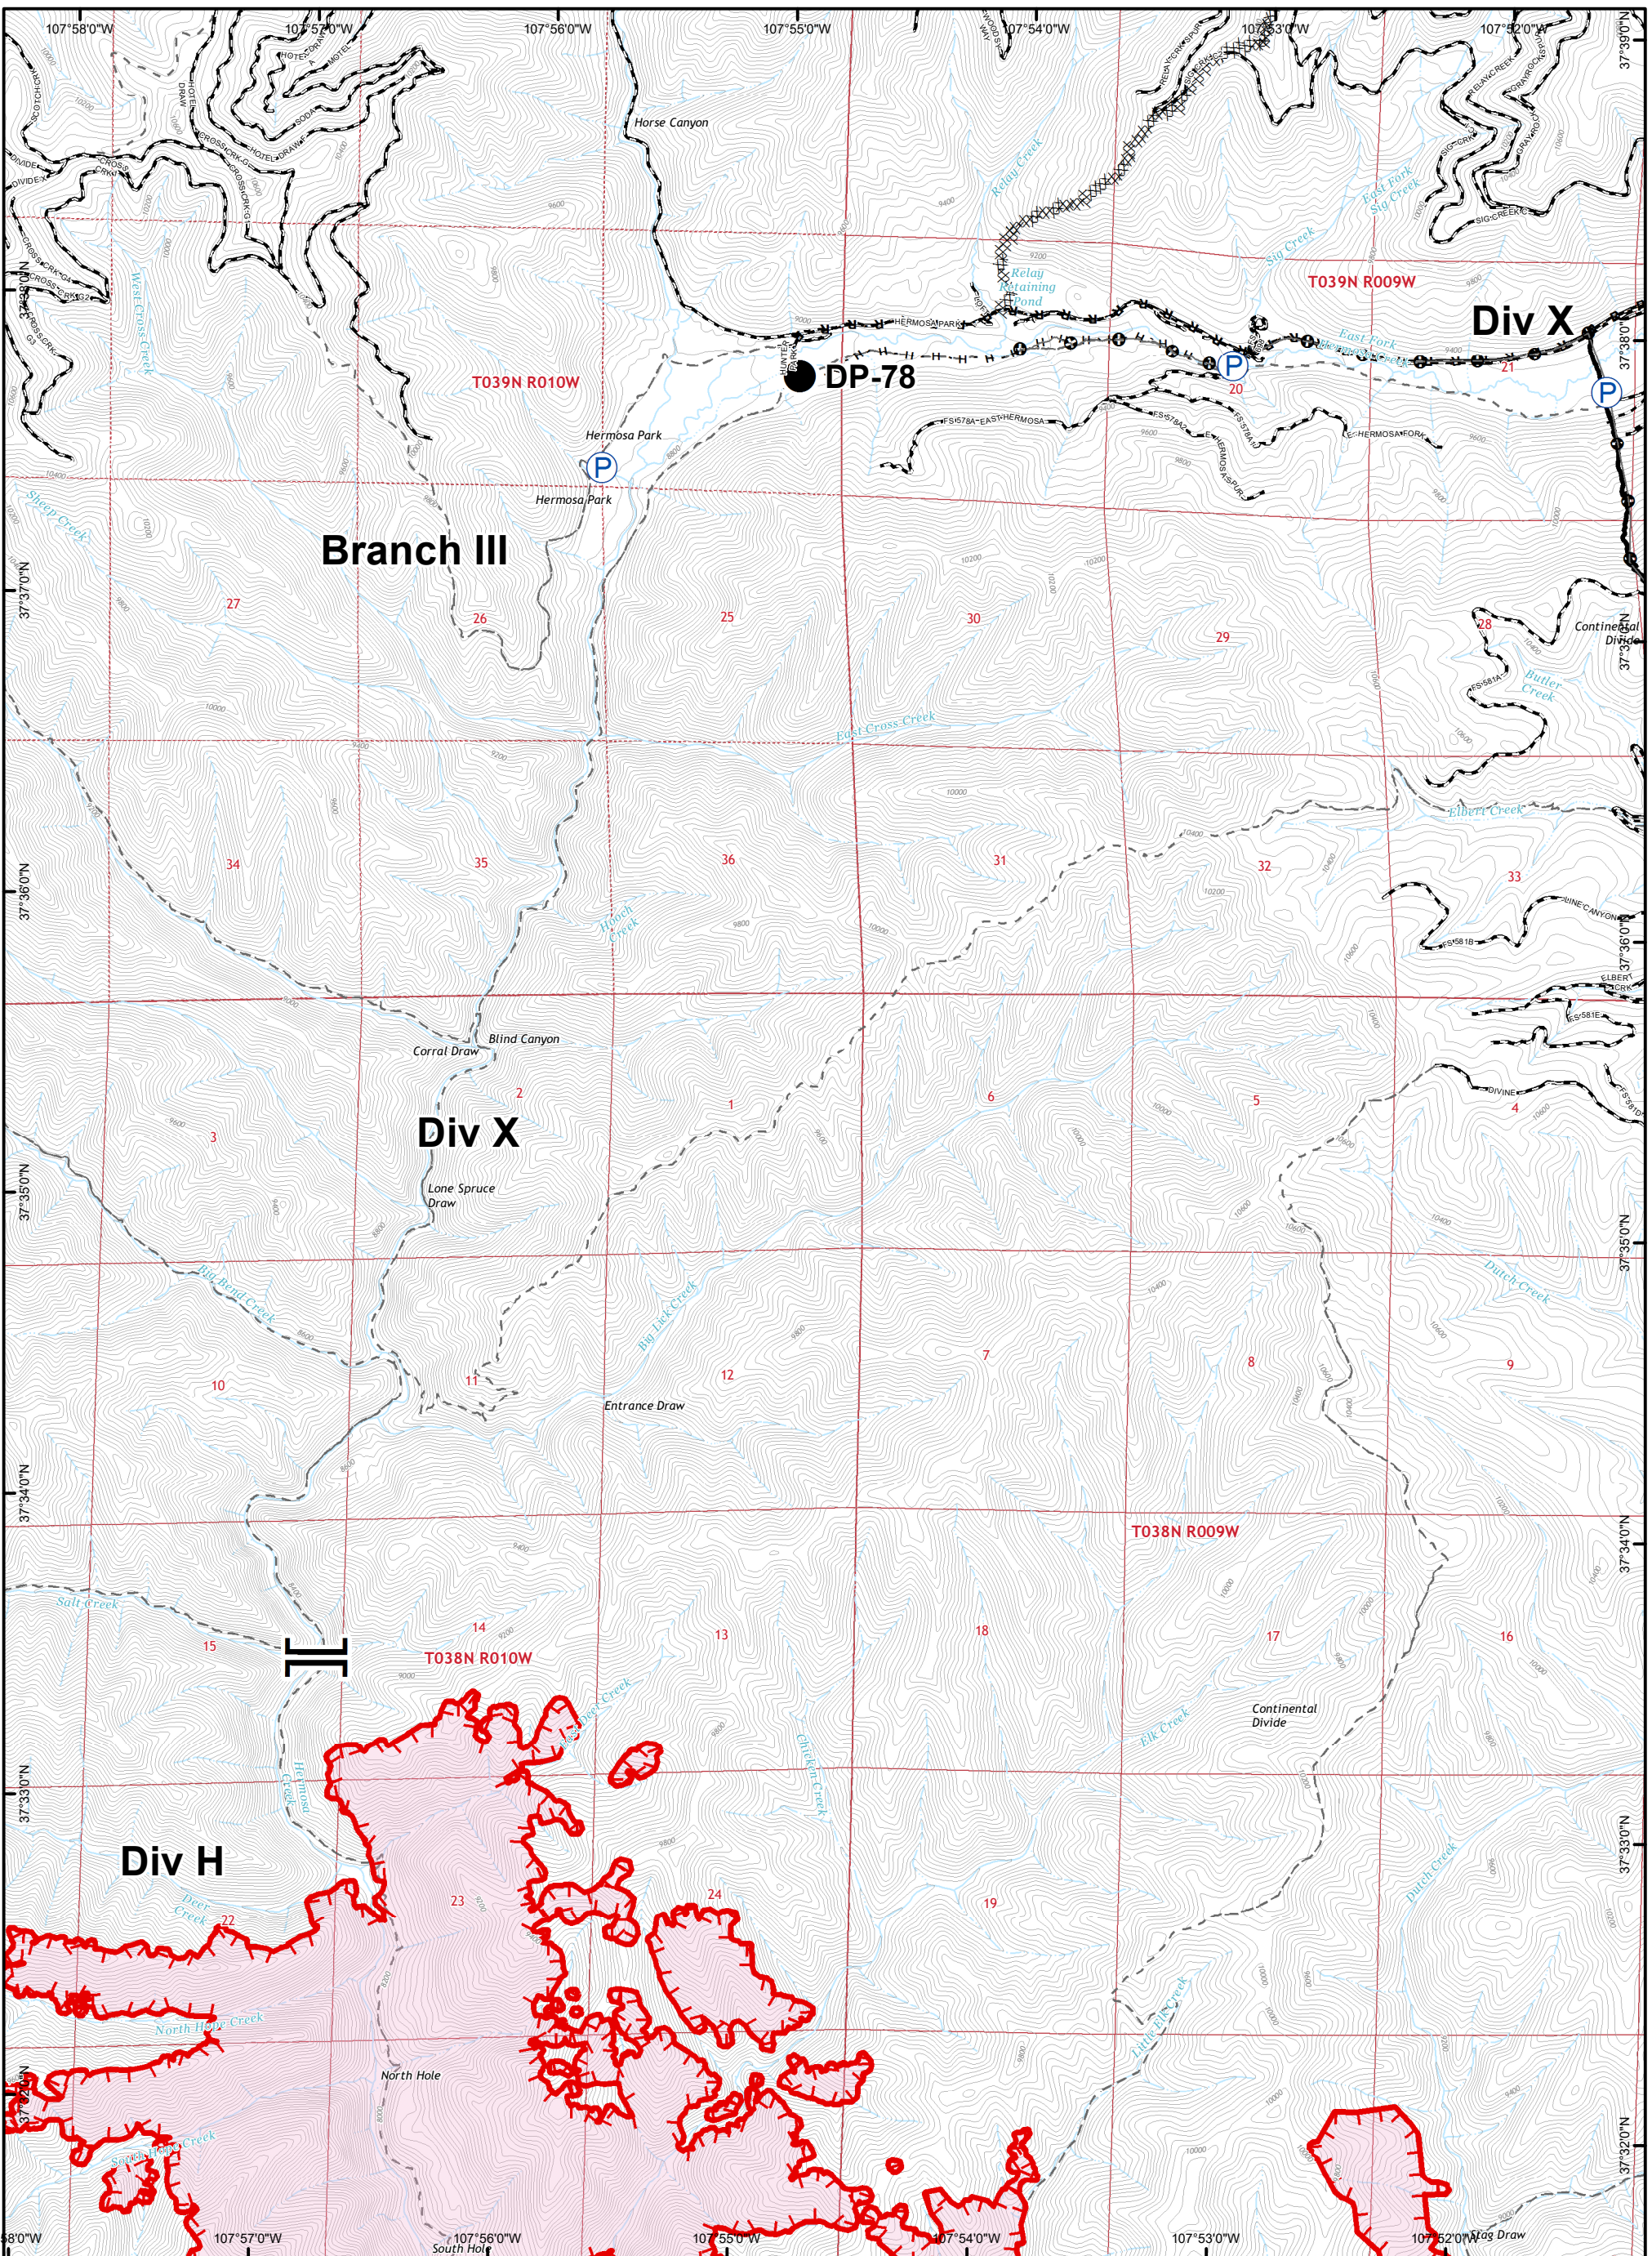

IR Perimeter Data
 416 Fire - 34,278 Acres
 6/22/2018 @ 2307 hrs

416 Fire - CO-SJF-416
IAP - 6/24/18
 Page 1

0 0.5 1 Miles

Datum: NAD 83

IR Perimeter Data
 416 Fire - 34,278 Acres
 6/22/2018 @ 2307 hrs

416 Fire - CO-SJF-416
 IAP - 6/24/18
 Page 2

0 0.5 1 Miles

Datum: NAD 83

IR Perimeter Data
 416 Fire - 34,278 Acres
 6/22/2018 @ 2307 hrs

416 Fire - CO-SJF-416
IAP - 6/24/18
Page 5

0 0.5 1 Miles

Datum: NAD 83

	Drop Point		Uncontrolled Fire Edge H · H Completed Hand Line		Wildfire Daily Fire Perimeter
	Branch Break				

IR Perimeter Data
 416 Fire - 34,278 Acres
 6/22/2018 @ 2307 hrs

416 Fire - CO-SJF-416

IAP - 6/24/18

Page 7

0 0.5 1 Miles

Datum: NAD 83

	Uncontrolled Fire Edge
	Wildfire Daily Fire Perimeter
	Branch Break