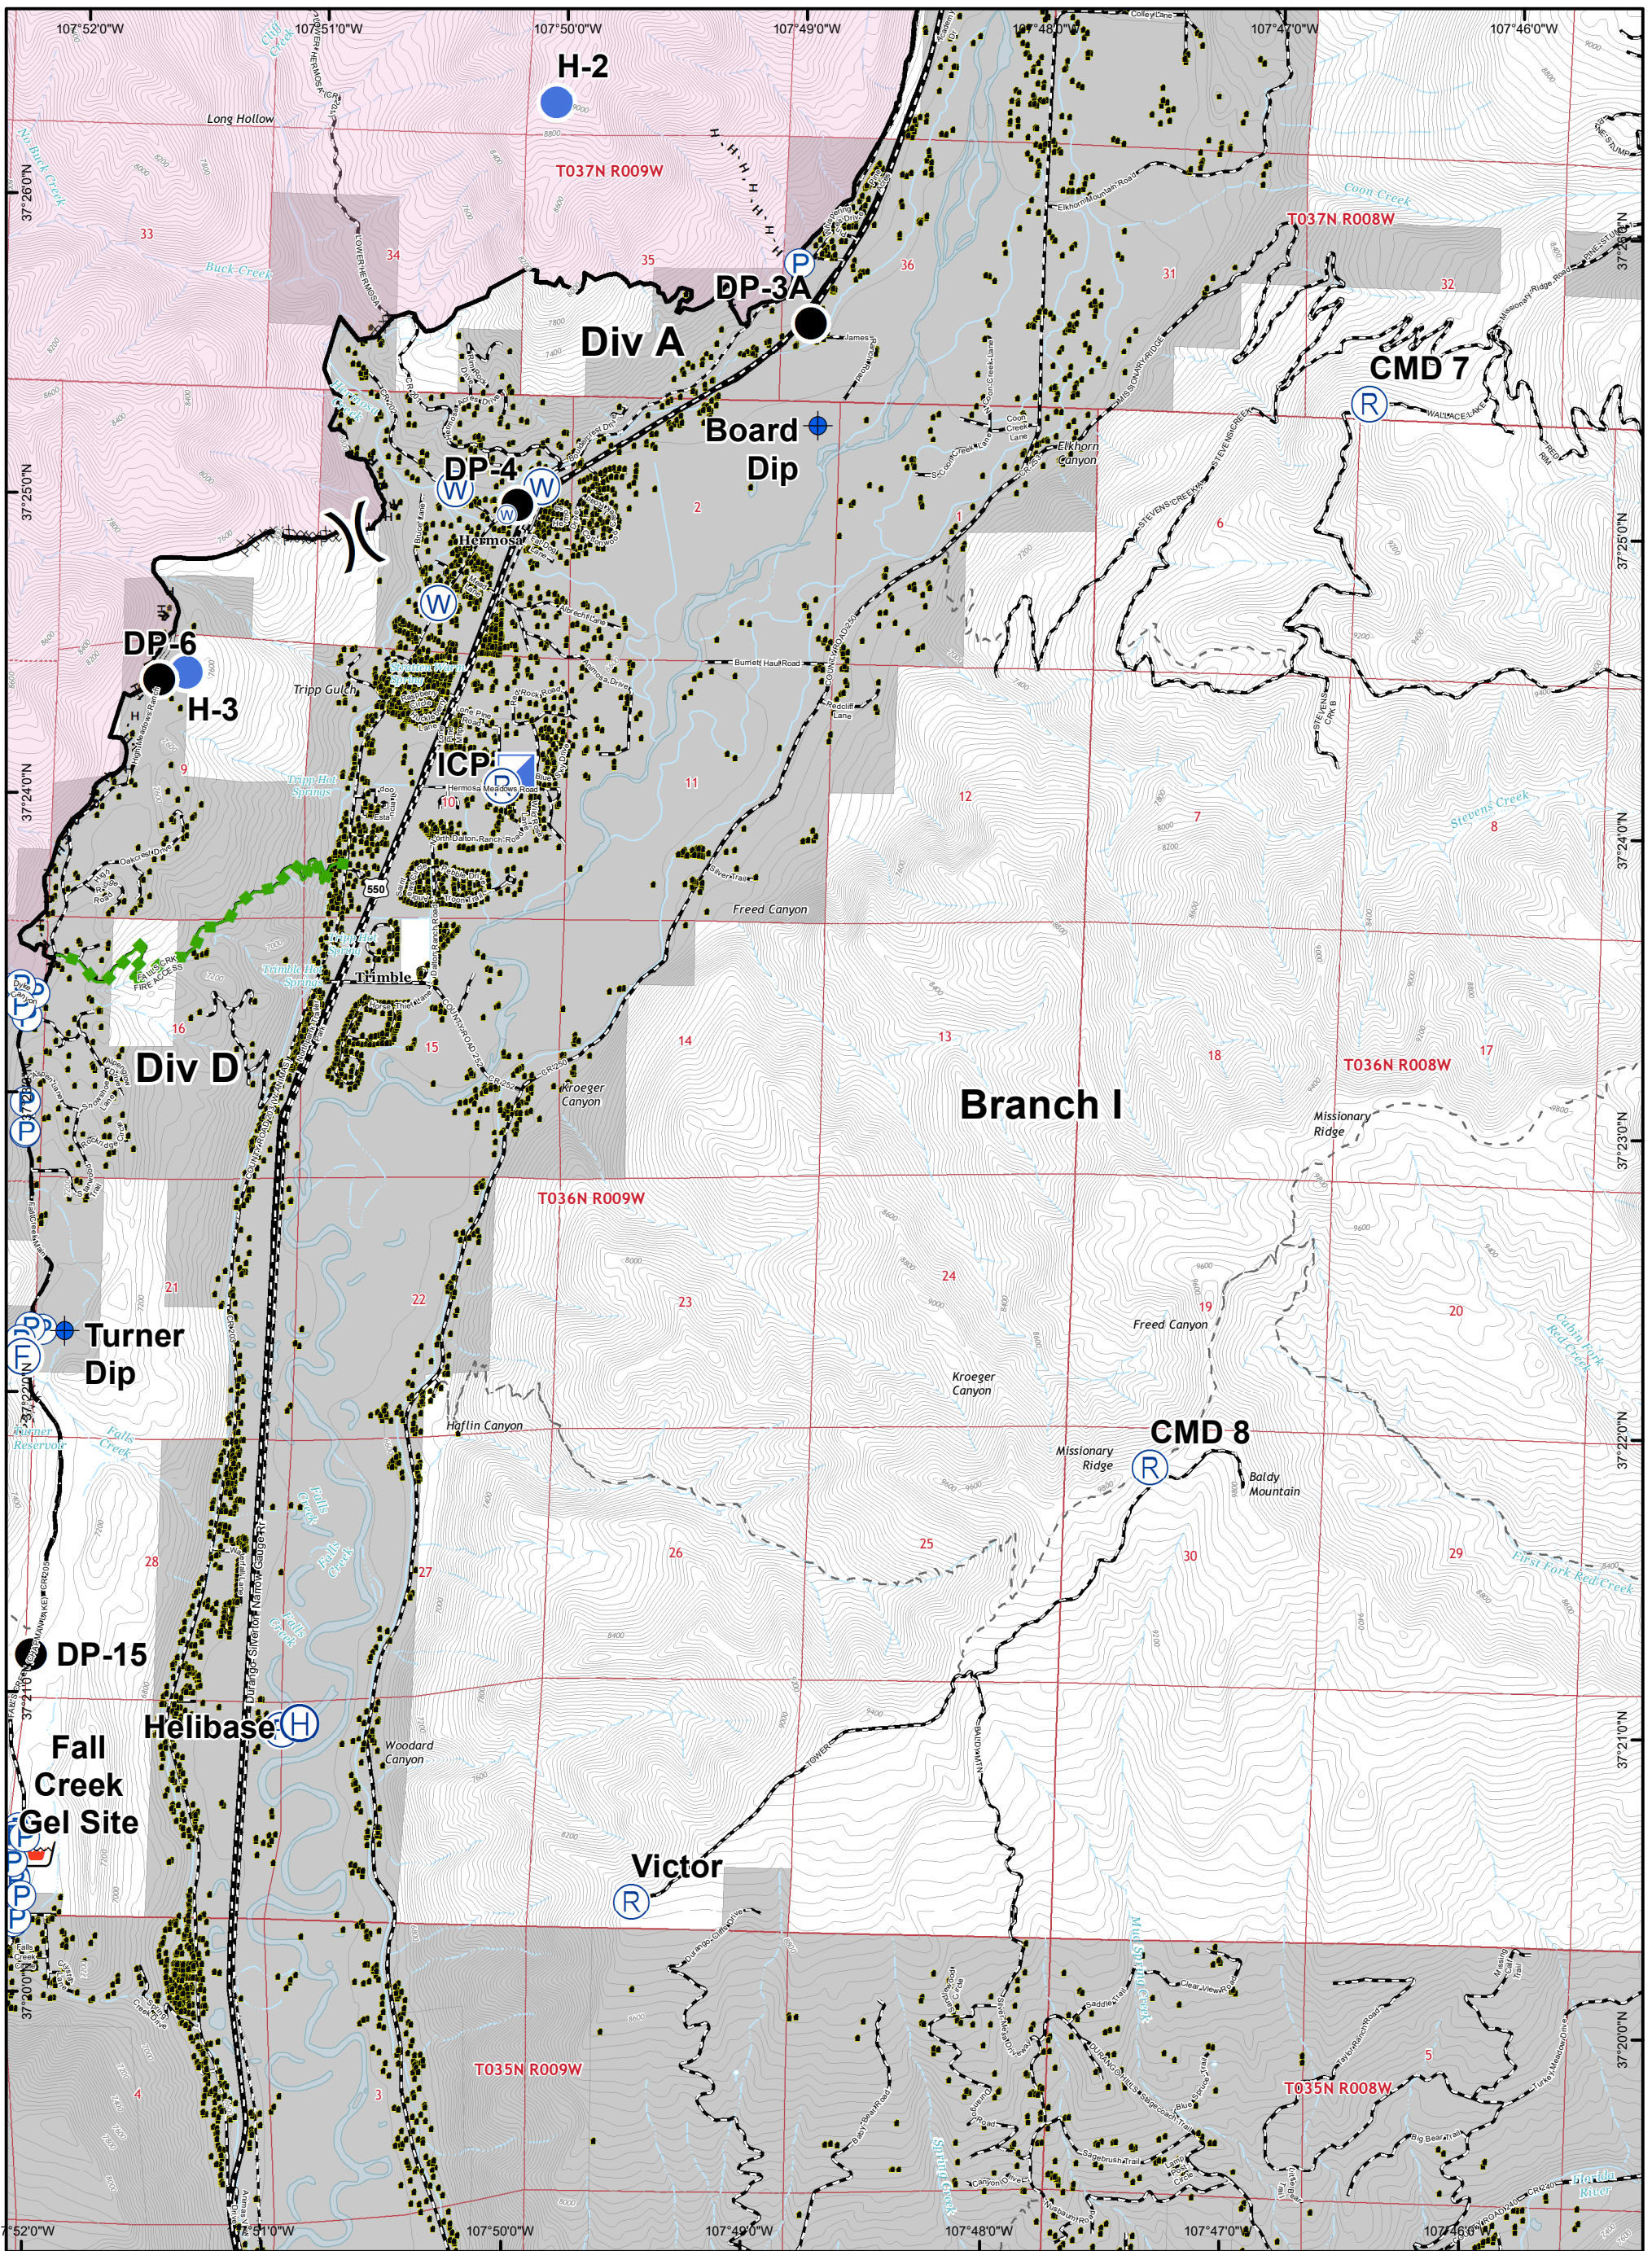

IR Perimeter Data
 416 Fire - 34,278 Acres
 6/22/2018 @ 2307 hrs

416 Fire - CO-SJF-416
IAP - 6/24/18
 Page 1

0 0.5 1 Miles

Datum: NAD 83

IR Perimeter Data
 416 Fire - 34,278 Acres
 6/22/2018 @ 2307 hrs

416 Fire - CO-SJF-416
 IAP - 6/24/18
 Page 2

0 0.5 1 Miles

Datum: NAD 83

IR Perimeter Data
 416 Fire - 34,278 Acres
 6/22/2018 @ 2307 hrs

416 Fire - CO-SJF-416
IAP - 6/24/18
Page 5

0 0.5 1 Miles

Datum: NAD 83

	Drop Point		Uncontrolled Fire Edge H · H Completed Hand Line		Wildfire Daily Fire Perimeter
	Branch Break				

IR Perimeter Data
 416 Fire - 34,278 Acres
 6/22/2018 @ 2307 hrs

416 Fire - CO-SJF-416

IAP - 6/24/18

Page 7

0 0.5 1 Miles

Datum: NAD 83

	Uncontrolled Fire Edge
	Wildfire Daily Fire Perimeter
	Branch Break