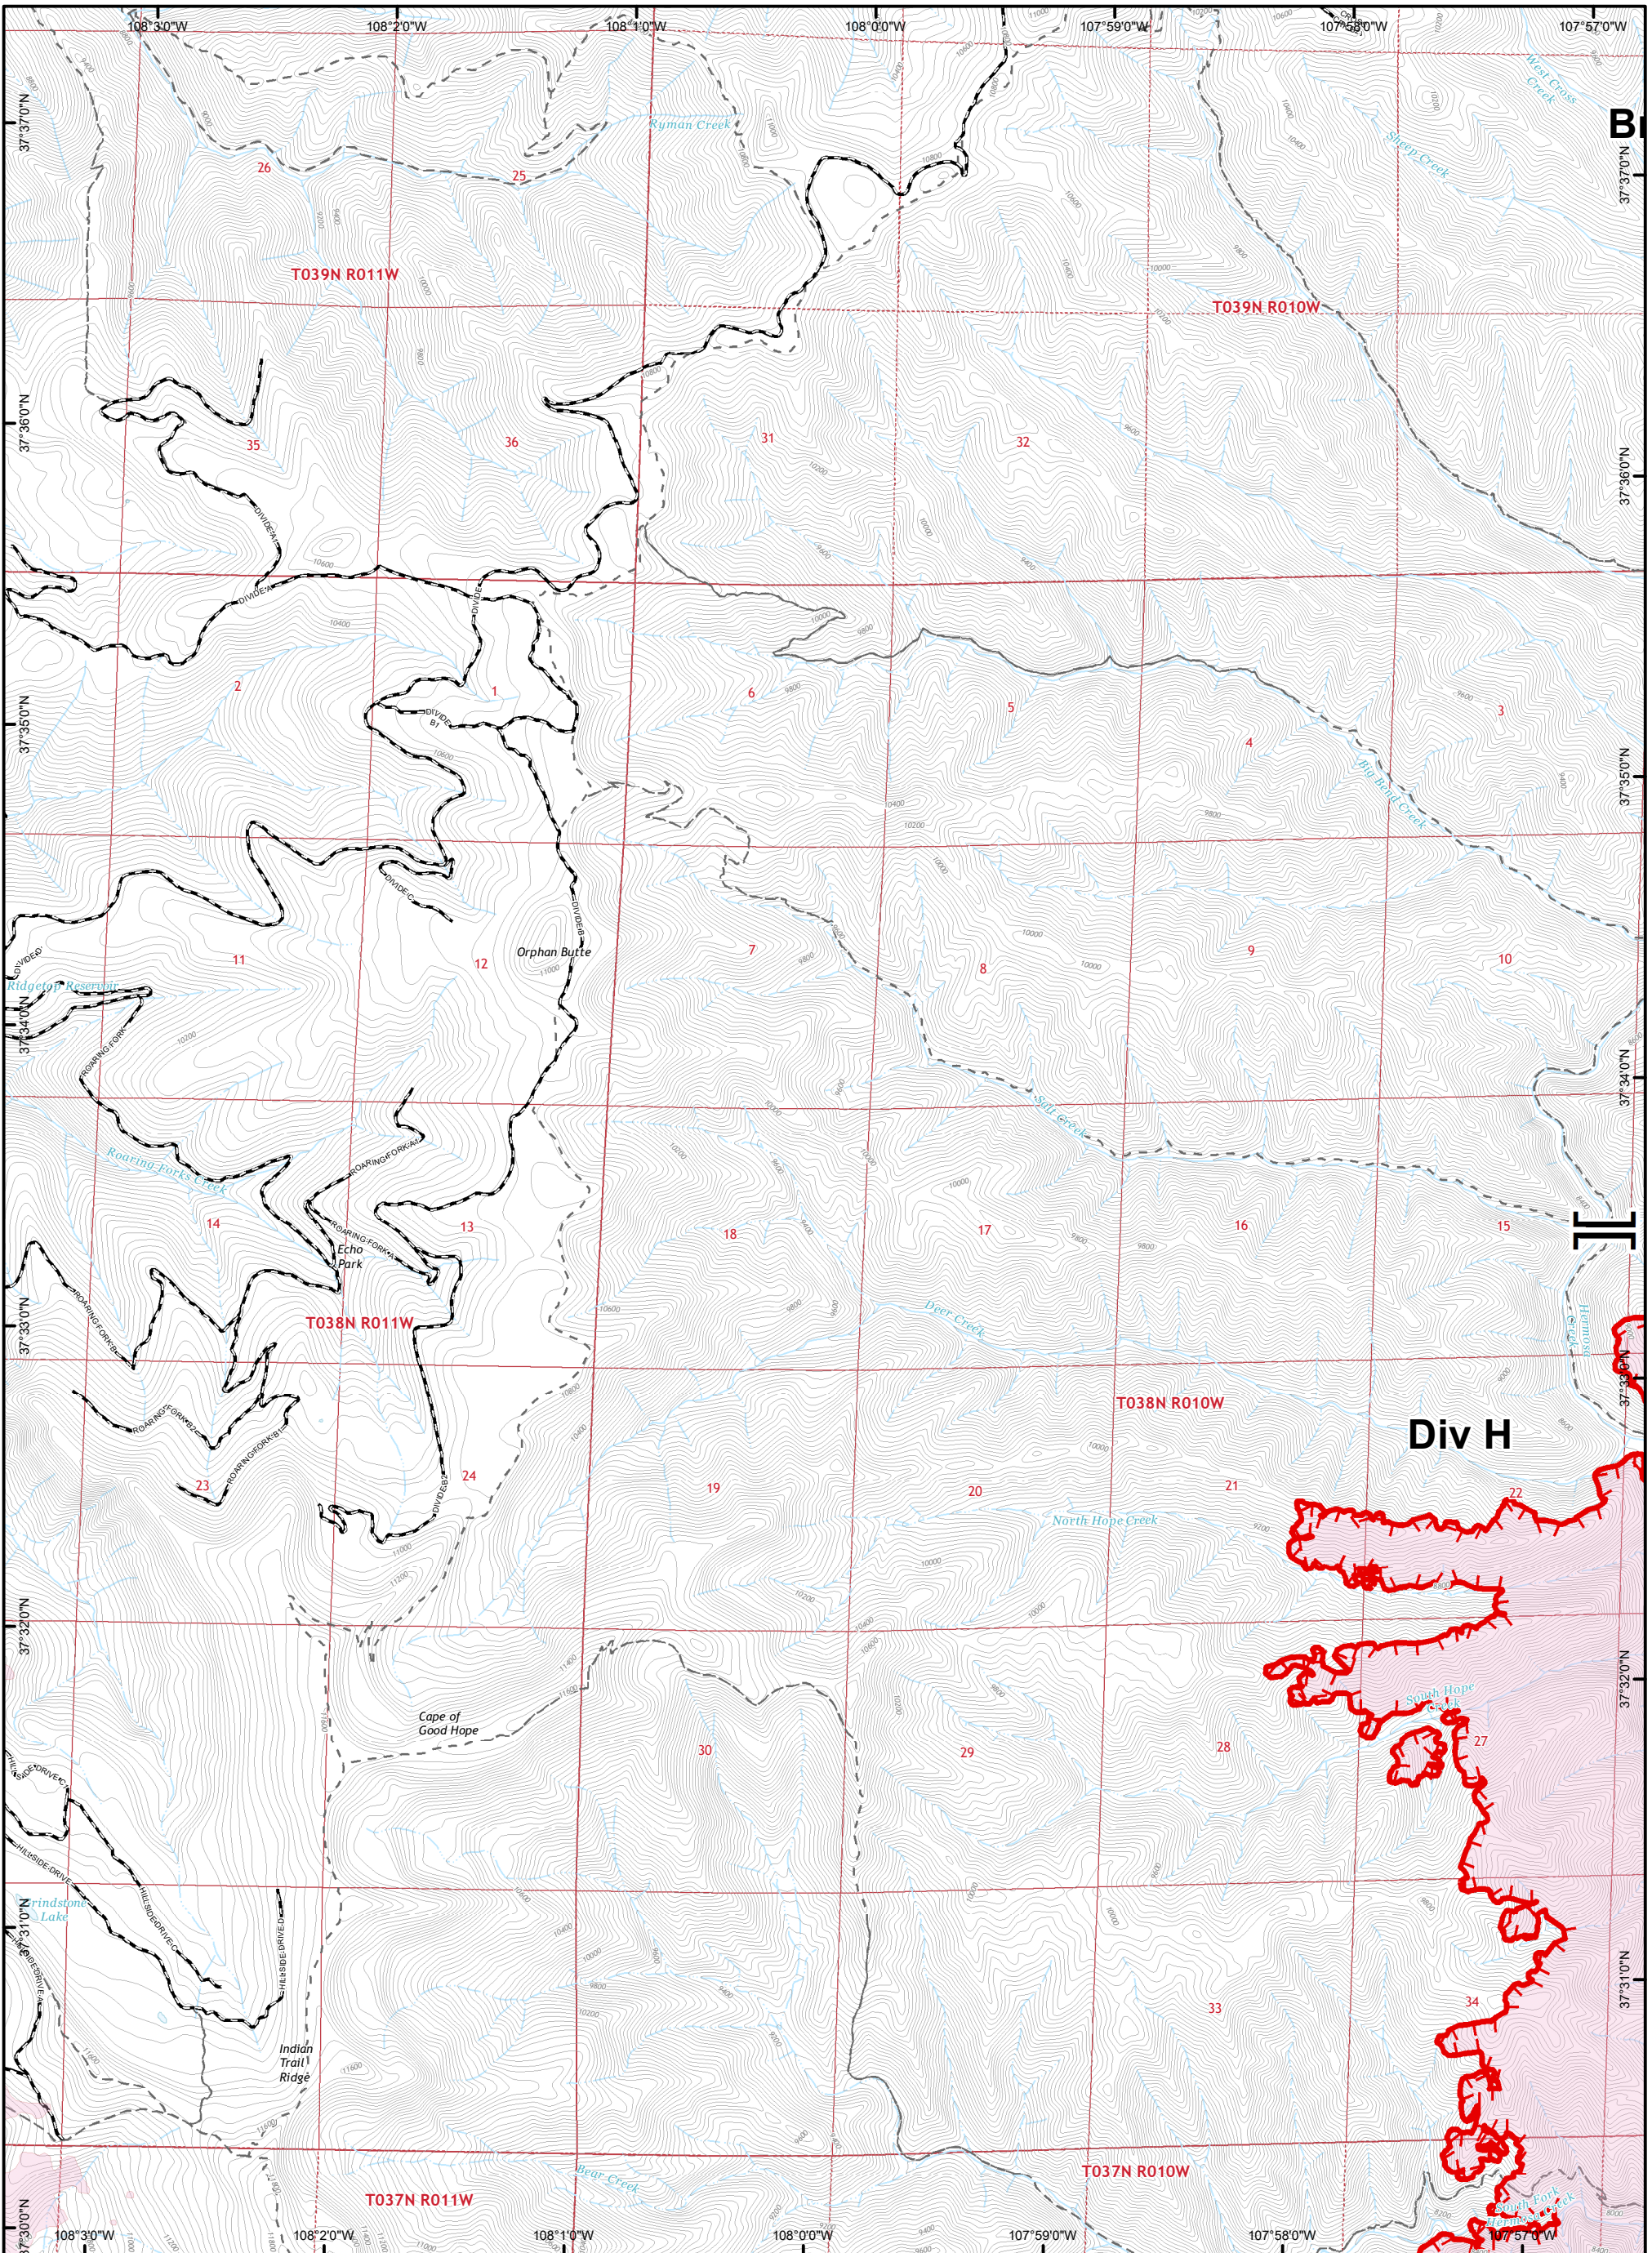

IR Perimeter Data
 416 Fire - 34,278 Acres
 6/22/2018 @ 2307 hrs

416 Fire - CO-SJF-416
IAP - 6/24/18
 Page 1

0 0.5 1 Miles

Datum: NAD 83

IR Perimeter Data
 416 Fire - 34,278 Acres
 6/22/2018 @ 2307 hrs

416 Fire - CO-SJF-416
 IAP - 6/24/18
 Page 2

0 0.5 1 Miles

Datum: NAD 83

IR Perimeter Data
 416 Fire - 34,278 Acres
 6/22/2018 @ 2307 hrs

416 Fire - CO-SJF-416
IAP - 6/24/18
Page 5

0 0.5 1 Miles

Datum: NAD 83

	Drop Point		Uncontrolled Fire Edge H · H Completed Hand Line		Wildfire Daily Fire Perimeter
	Branch Break				

IR Perimeter Data
 416 Fire - 34,278 Acres
 6/22/2018 @ 2307 hrs

416 Fire - CO-SJF-416

IAP - 6/24/18

Page 7

0 0.5 1 Miles

Datum: NAD 83

	Uncontrolled Fire Edge
	Wildfire Daily Fire Perimeter
	Branch Break