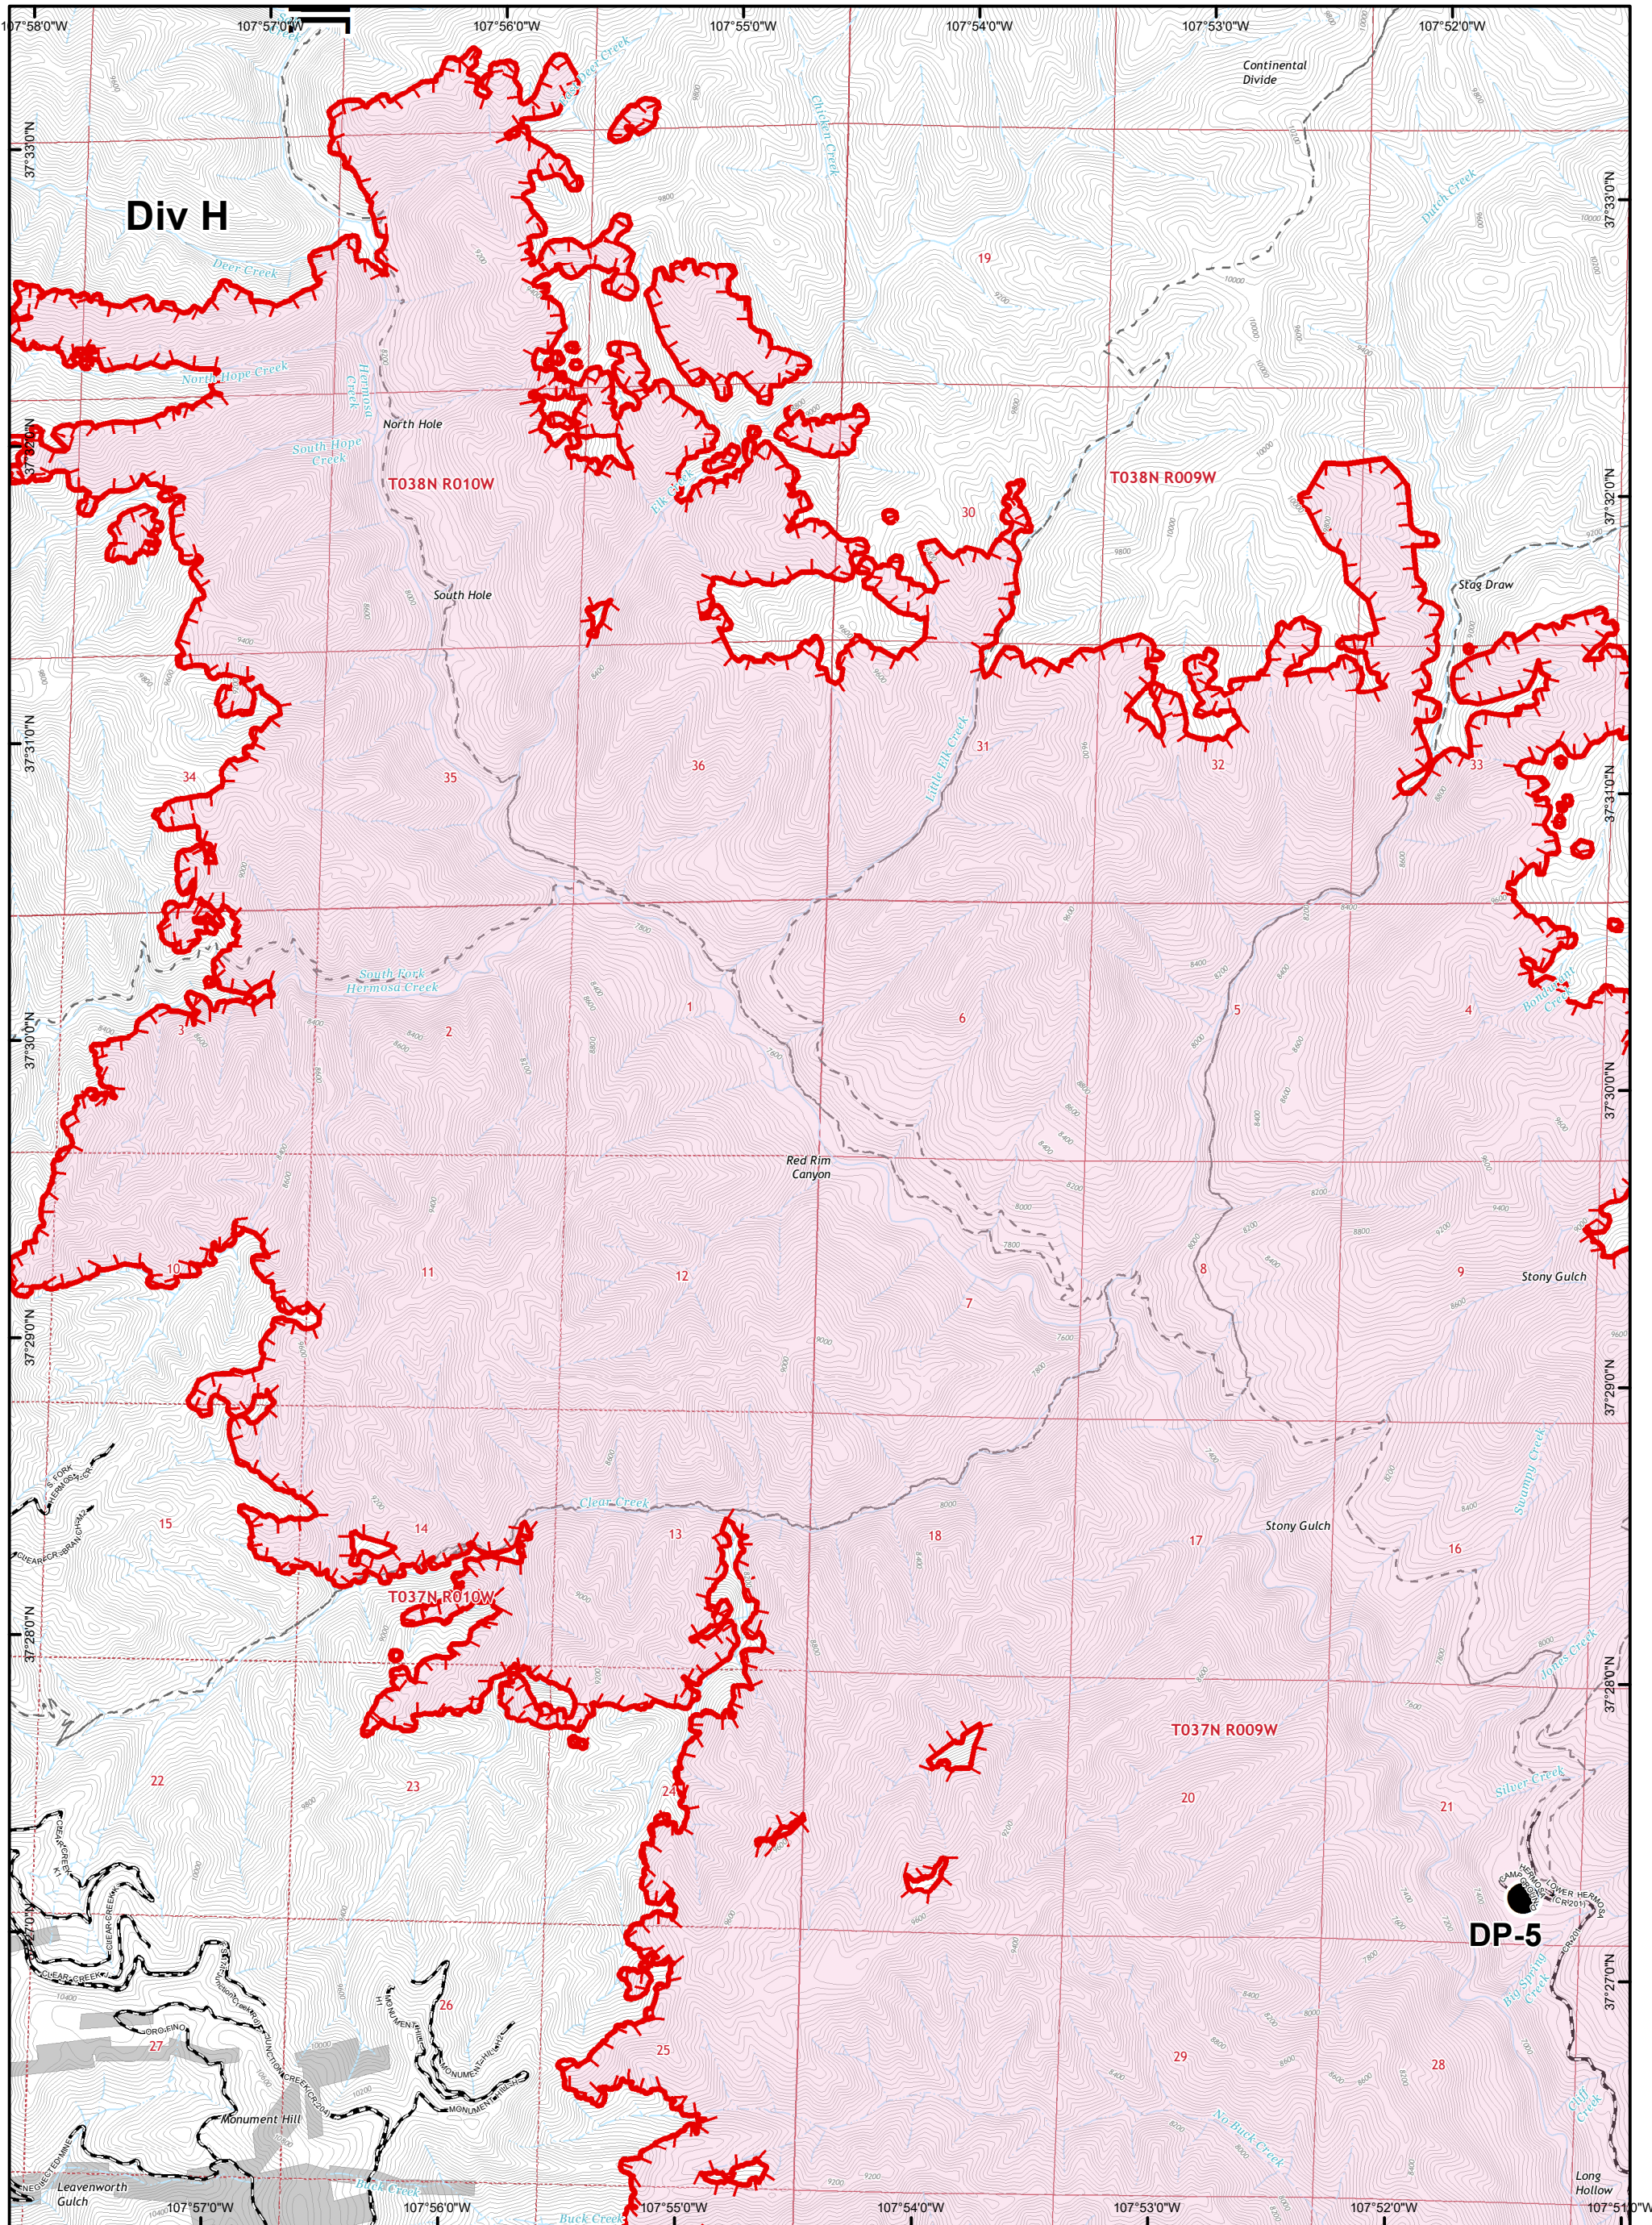

IR Perimeter Data
 416 Fire - 34,278 Acres
 6/22/2018 @ 2307 hrs

416 Fire - CO-SJF-416
IAP - 6/24/18
 Page 1

0 0.5 1 Miles

Datum: NAD 83

IR Perimeter Data
 416 Fire - 34,278 Acres
 6/22/2018 @ 2307 hrs

416 Fire - CO-SJF-416
 IAP - 6/24/18
 Page 2

0 0.5 1 Miles

Datum: NAD 83

IR Perimeter Data
 416 Fire - 34,278 Acres
 6/22/2018 @ 2307 hrs

416 Fire - CO-SJF-416
IAP - 6/24/18
Page 5

0 0.5 1 Miles

Datum: NAD 83

	Drop Point		Uncontrolled Fire Edge H · H Completed Hand Line		Wildfire Daily Fire Perimeter
	Branch Break				

IR Perimeter Data
 416 Fire - 34,278 Acres
 6/22/2018 @ 2307 hrs

416 Fire - CO-SJF-416

IAP - 6/24/18

Page 7

0 0.5 1 Miles

Datum: NAD 83

	Uncontrolled Fire Edge
	Wildfire Daily Fire Perimeter
	Branch Break