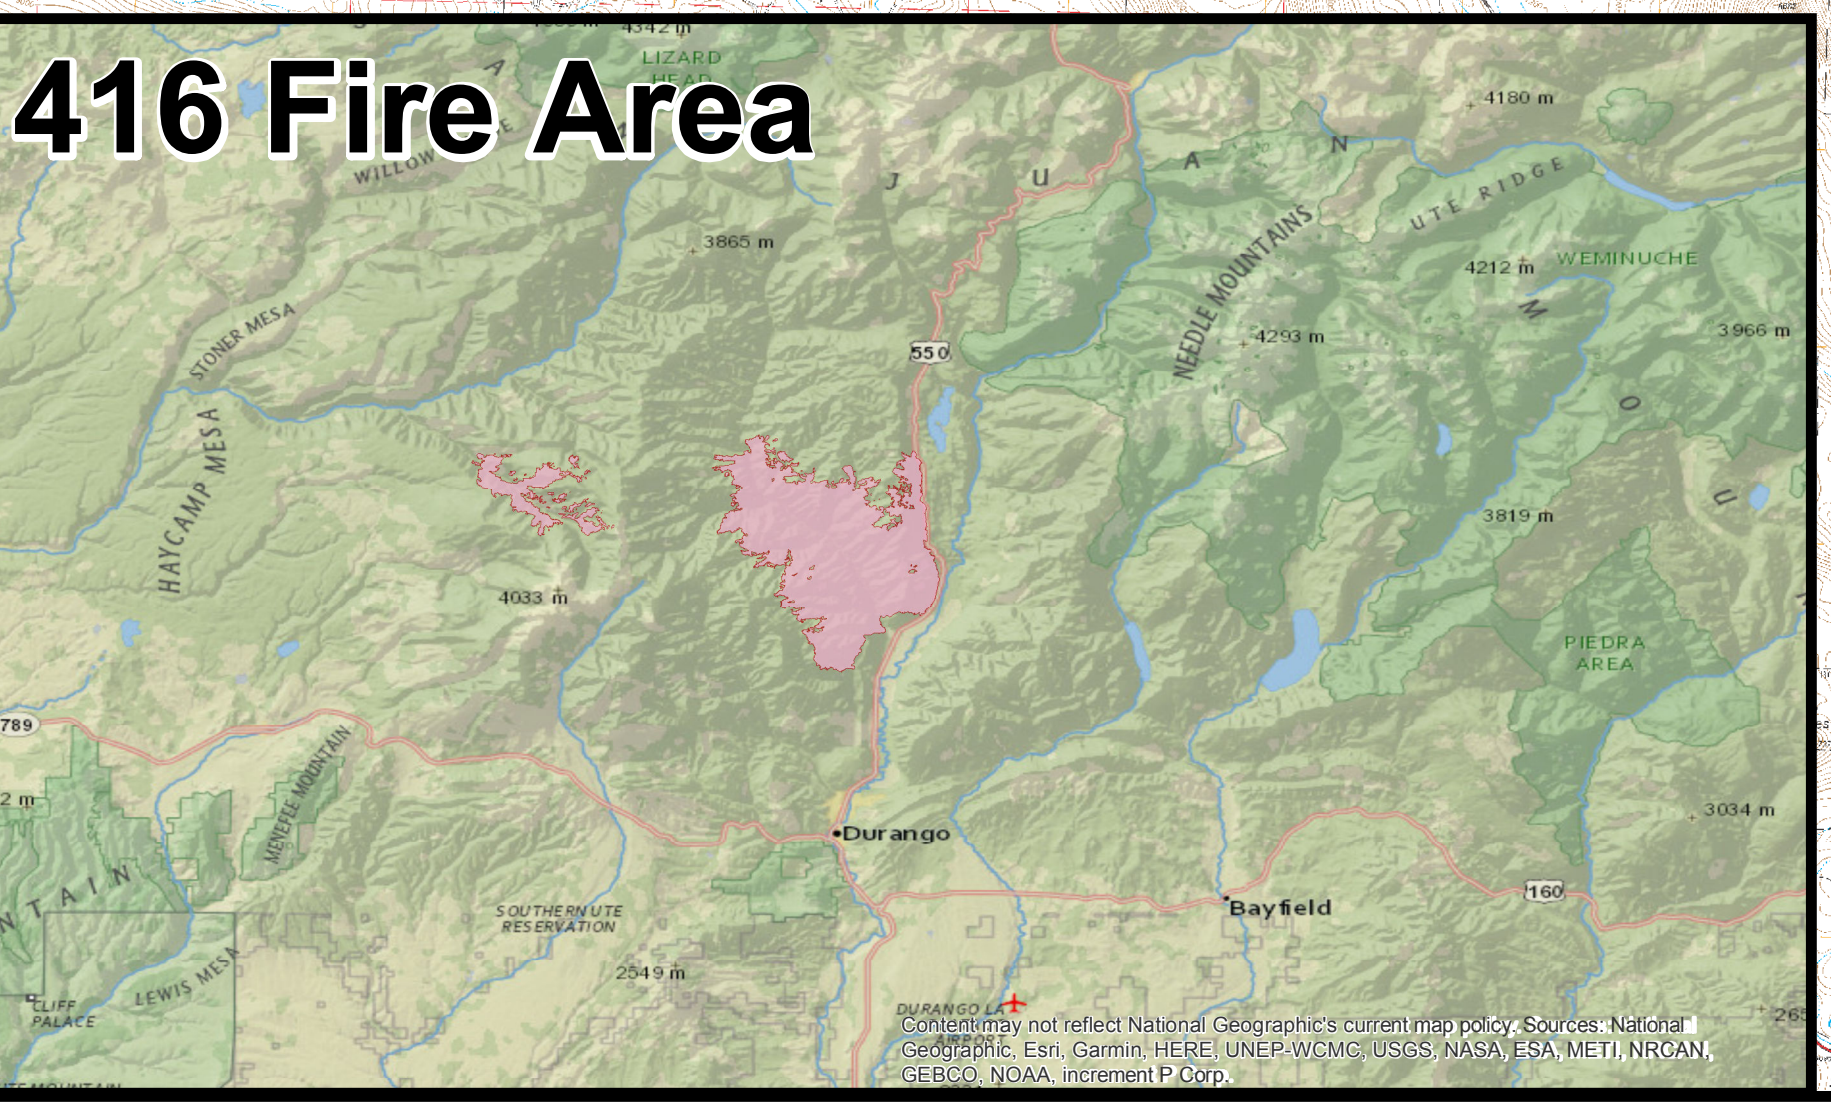

416 FIRE CO-SJF-416

Public Information Map 6/24/18

IR Perimeter as of
6/23/18 @ 2300 - 34,378 ac.

0 0.5 1 2 Miles

TB 6/24/18 0900

Datum NAD83

- Incident Command Post
- Division Break
- Branch Break
- Uncontrolled Fire Edge
- Completed Line
- Fire Area