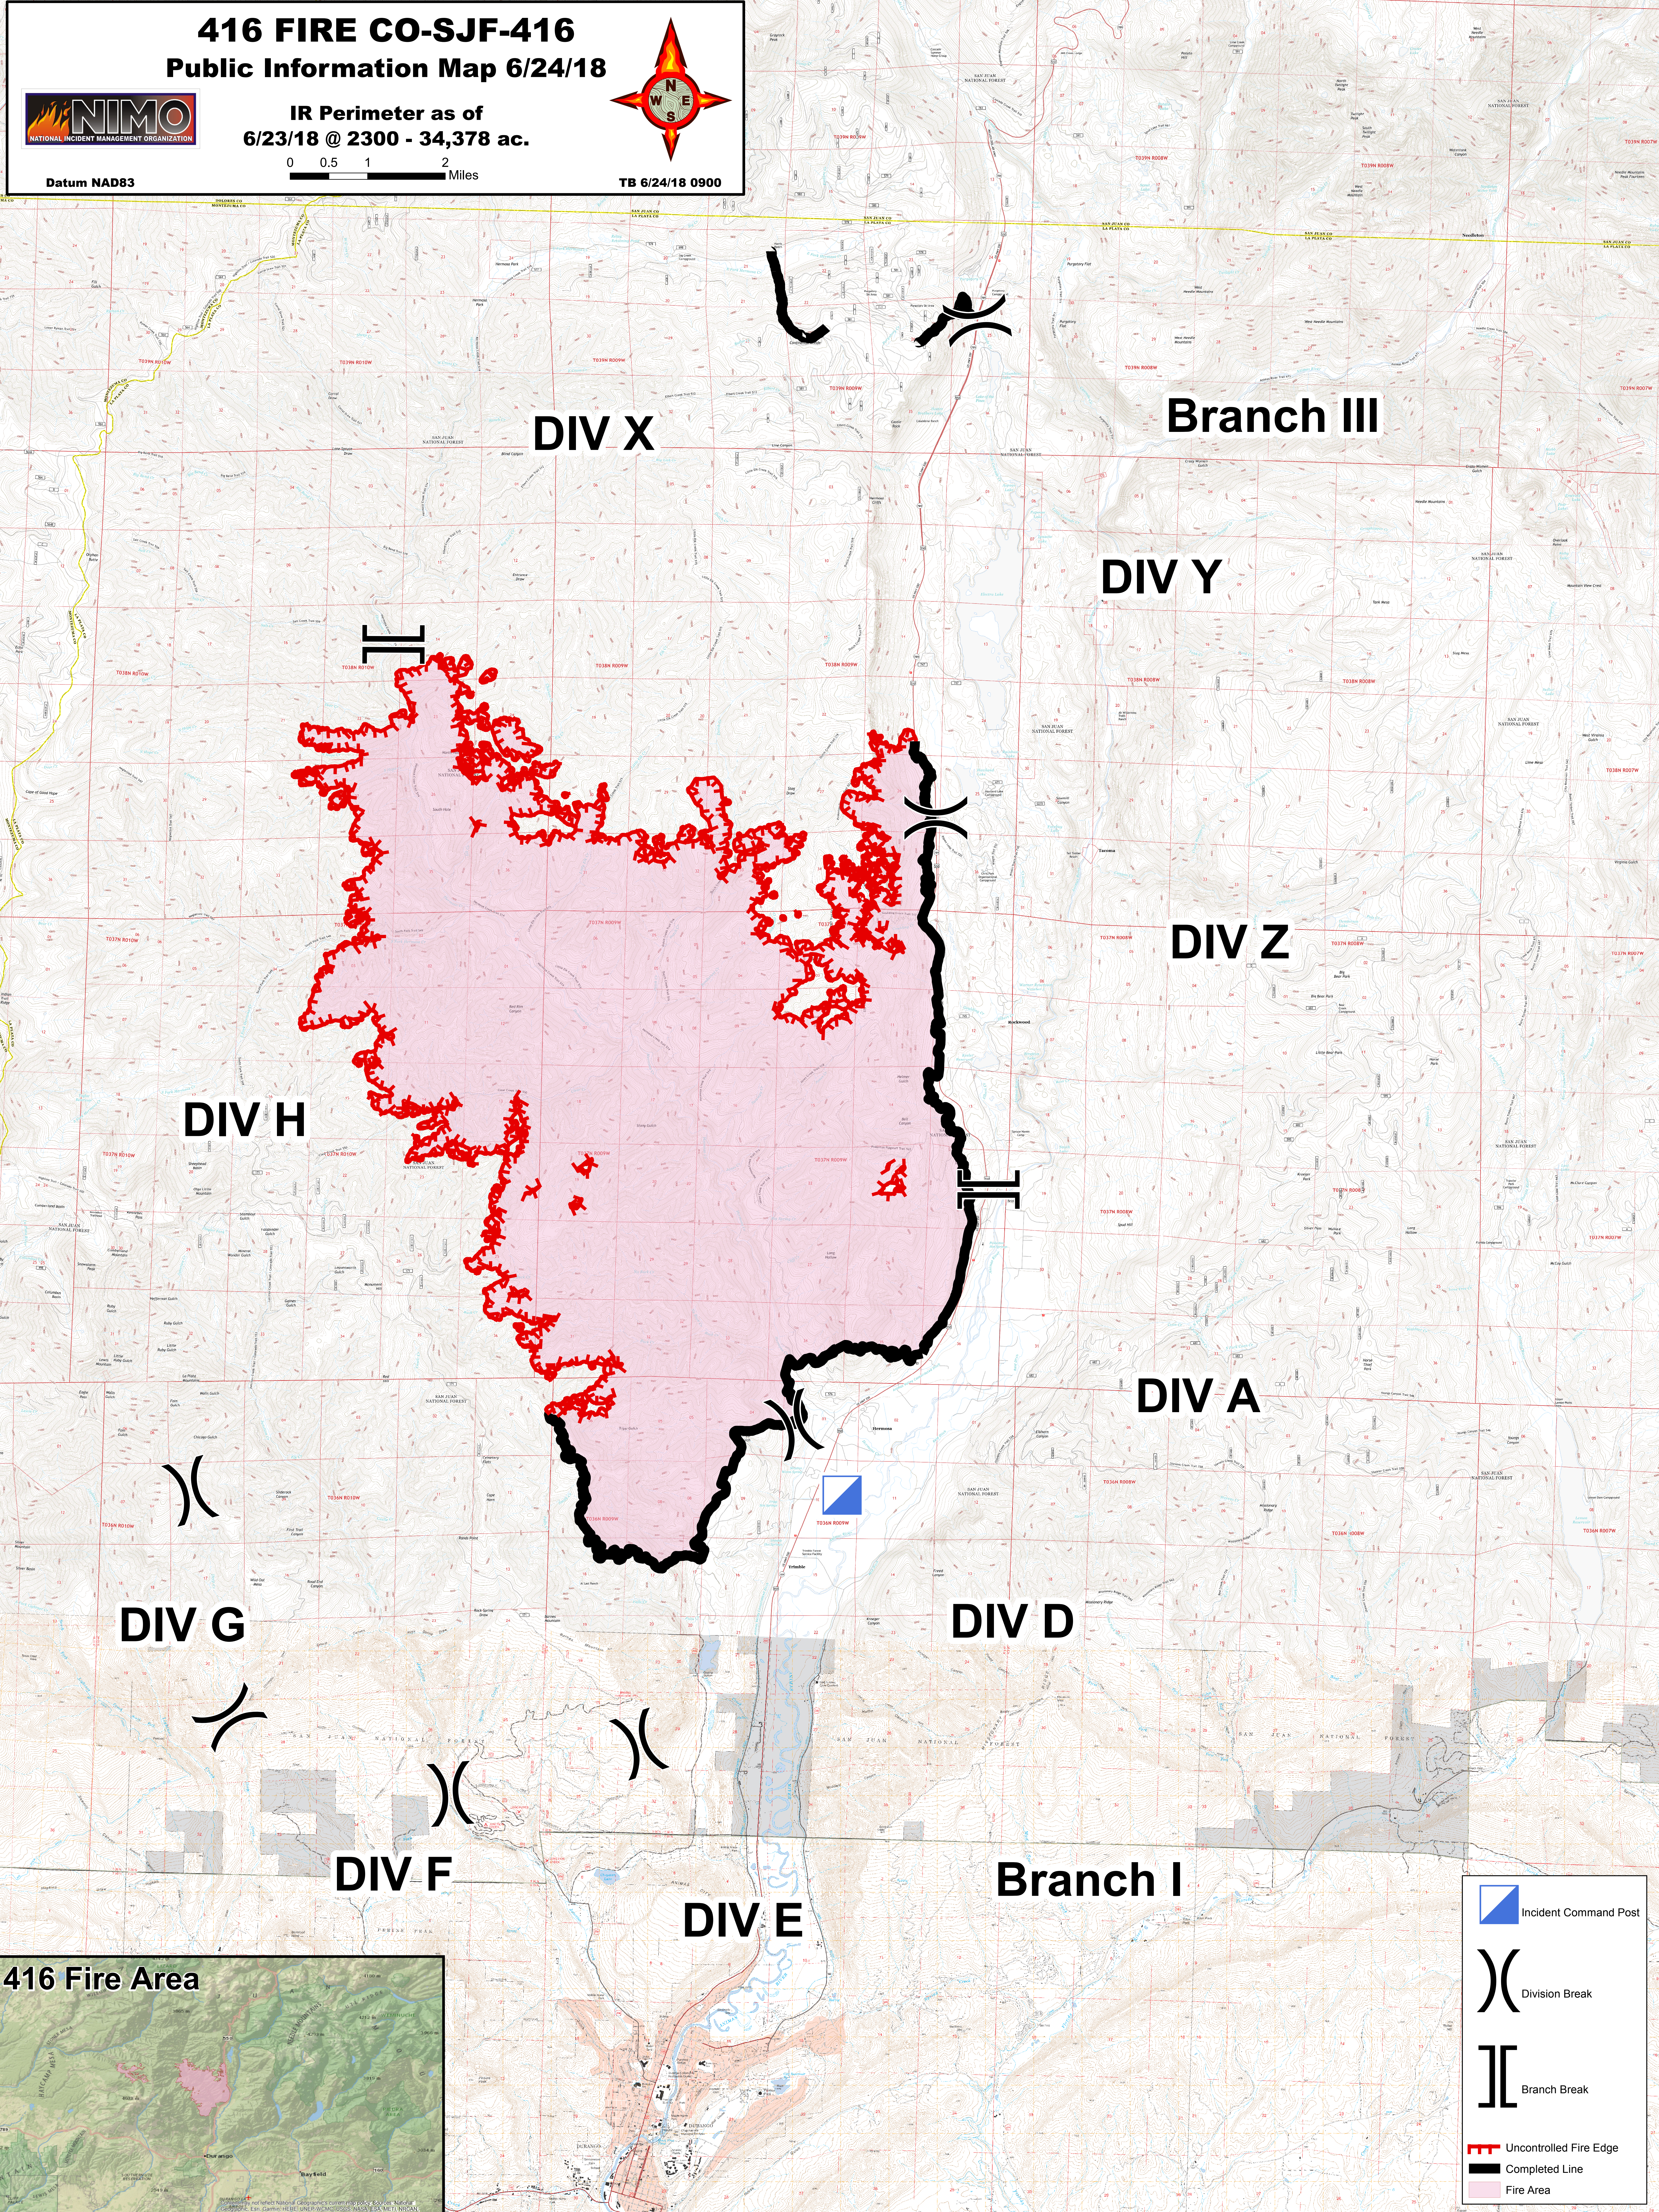

416 FIRE CO-SJF-416

Public Information Map 6/24/18

IR Perimeter as of
6/23/18 @ 2300 - 34,378 ac.

0 0.5 1 2 Miles

TB 6/24/18 0900

Datum NAD83

- Incident Command Post
- Division Break
- Branch Break
- Uncontrolled Fire Edge
- Completed Line
- Fire Area