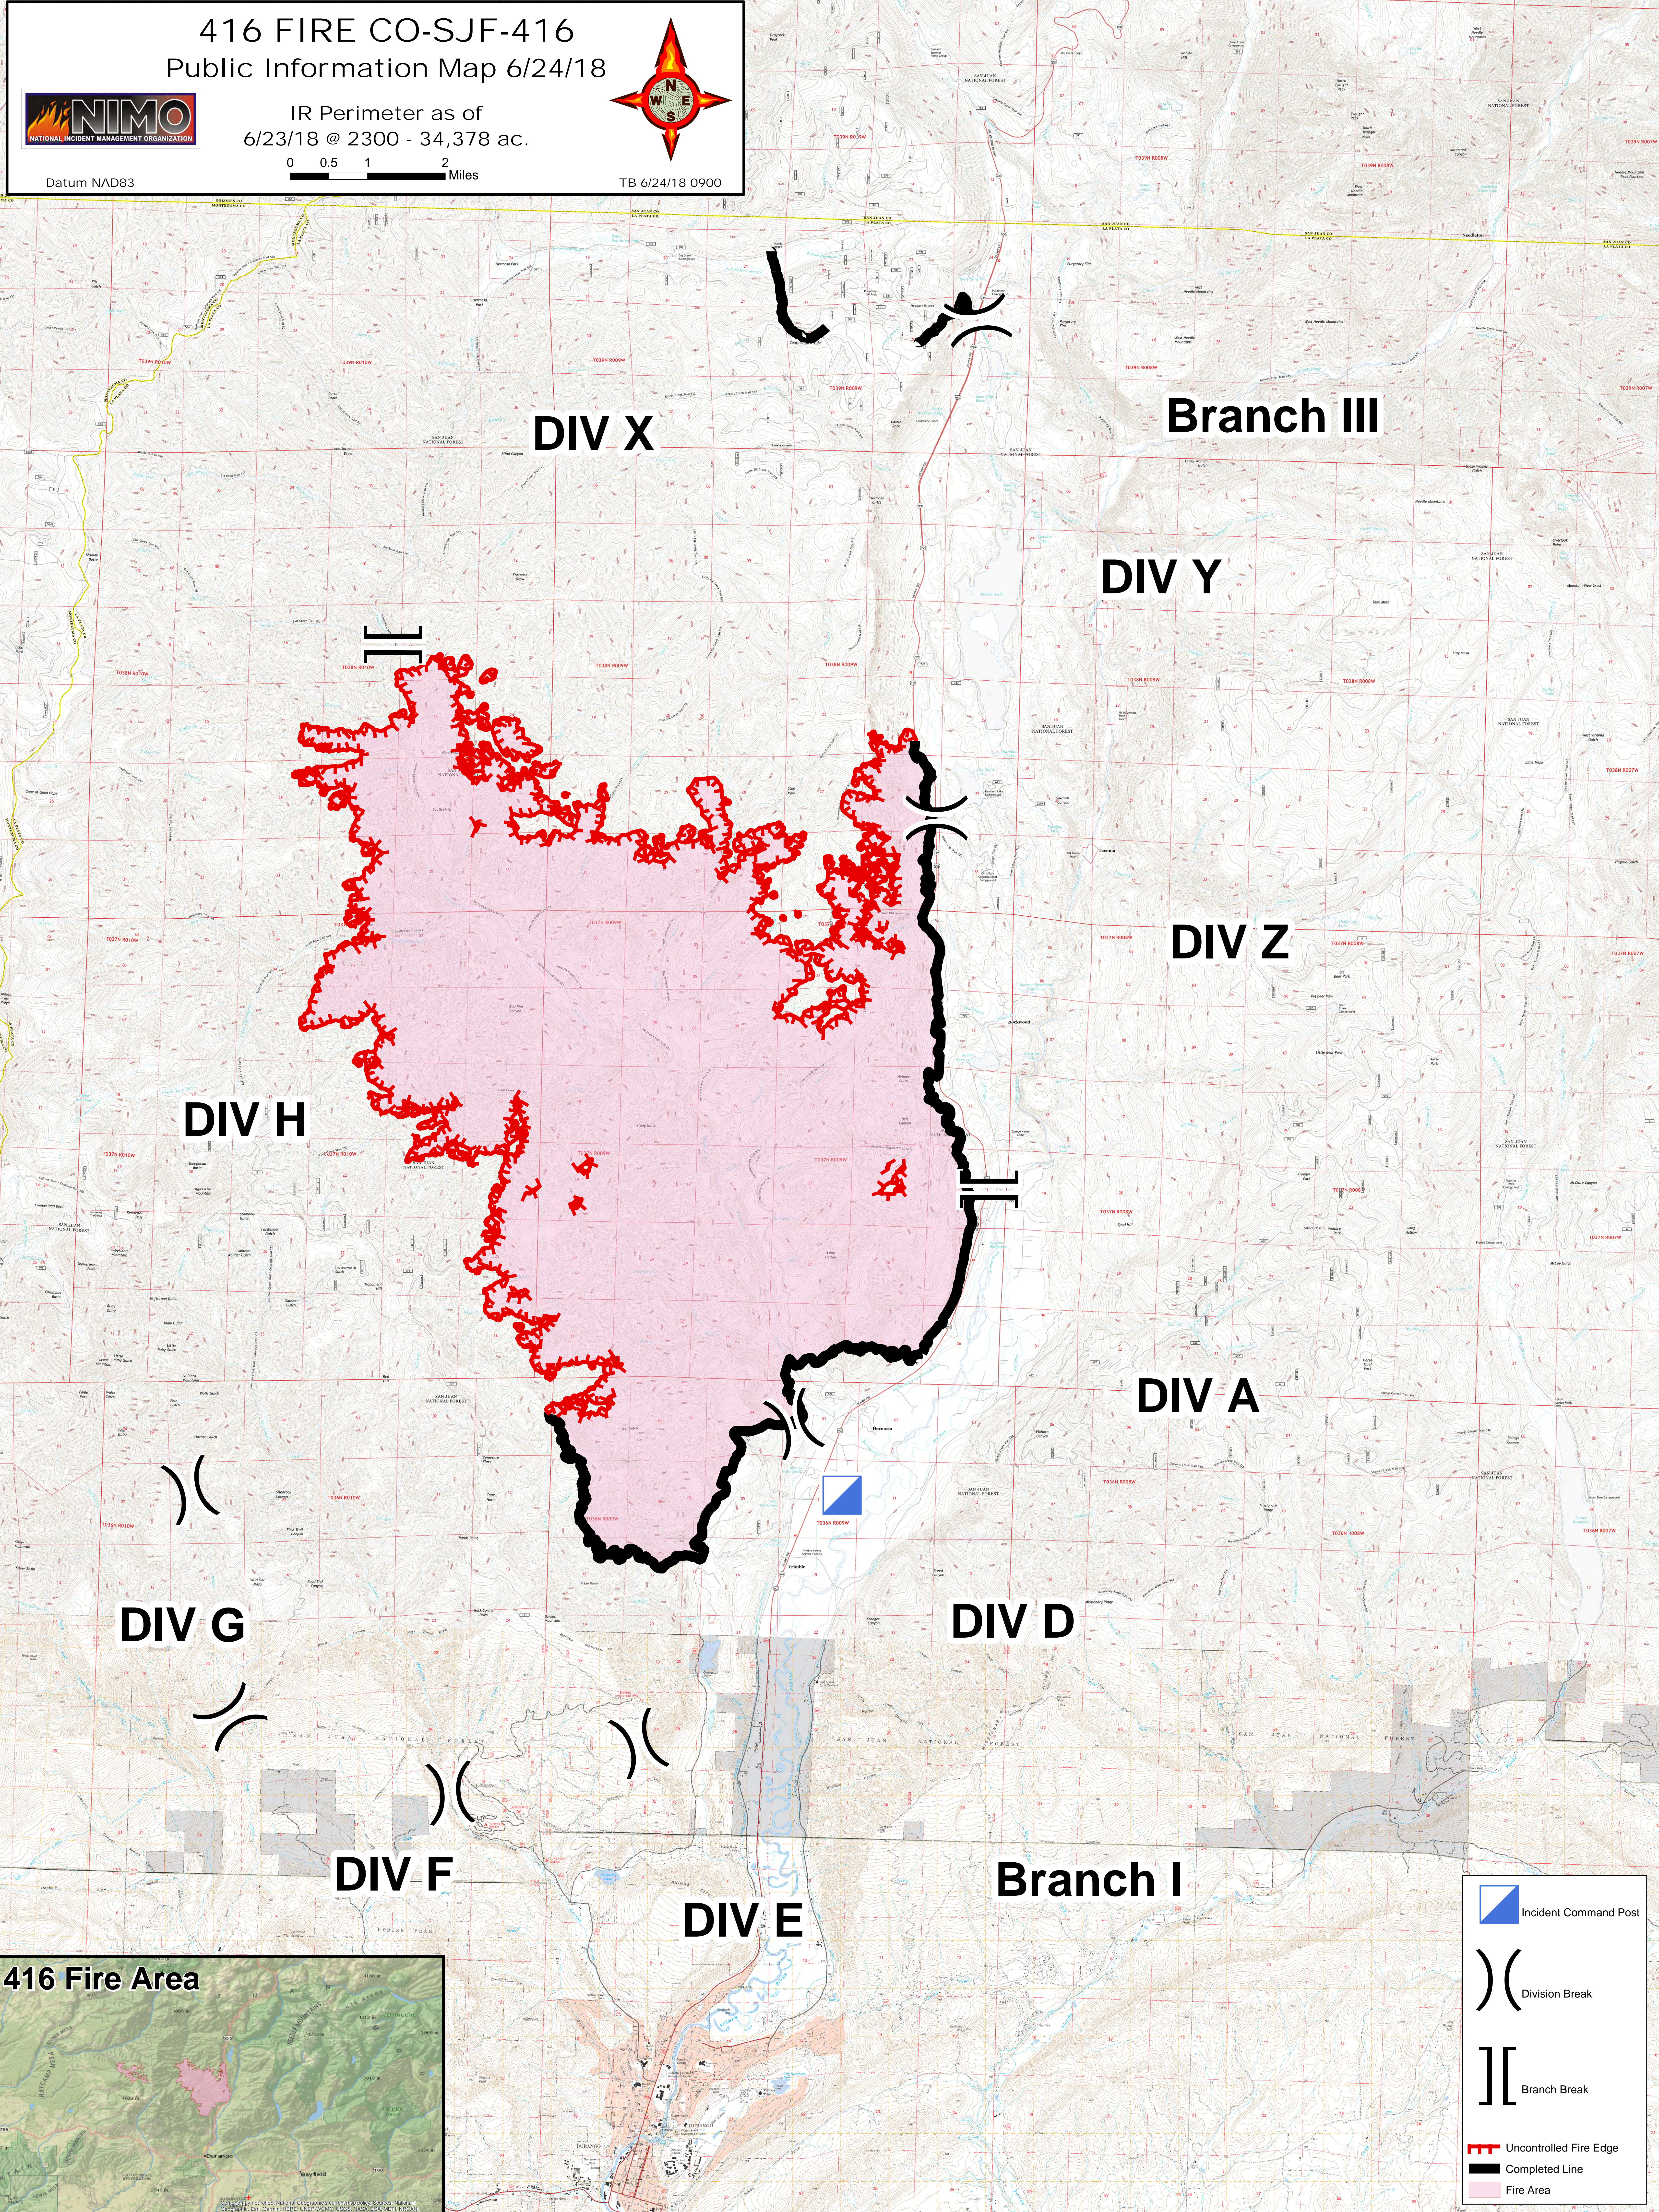

416 FIRE CO-SJF-416

Public Information Map 6/24/18

IR Perimeter as of
6/23/18 @ 2300 - 34,378 ac.

0 0.5 1 2 Miles

TB 6/24/18 0900

Datum NAD83

- Incident Command Post
- Division Break
- Branch Break
- Uncontrolled Fire Edge
- Completed Line
- Fire Area