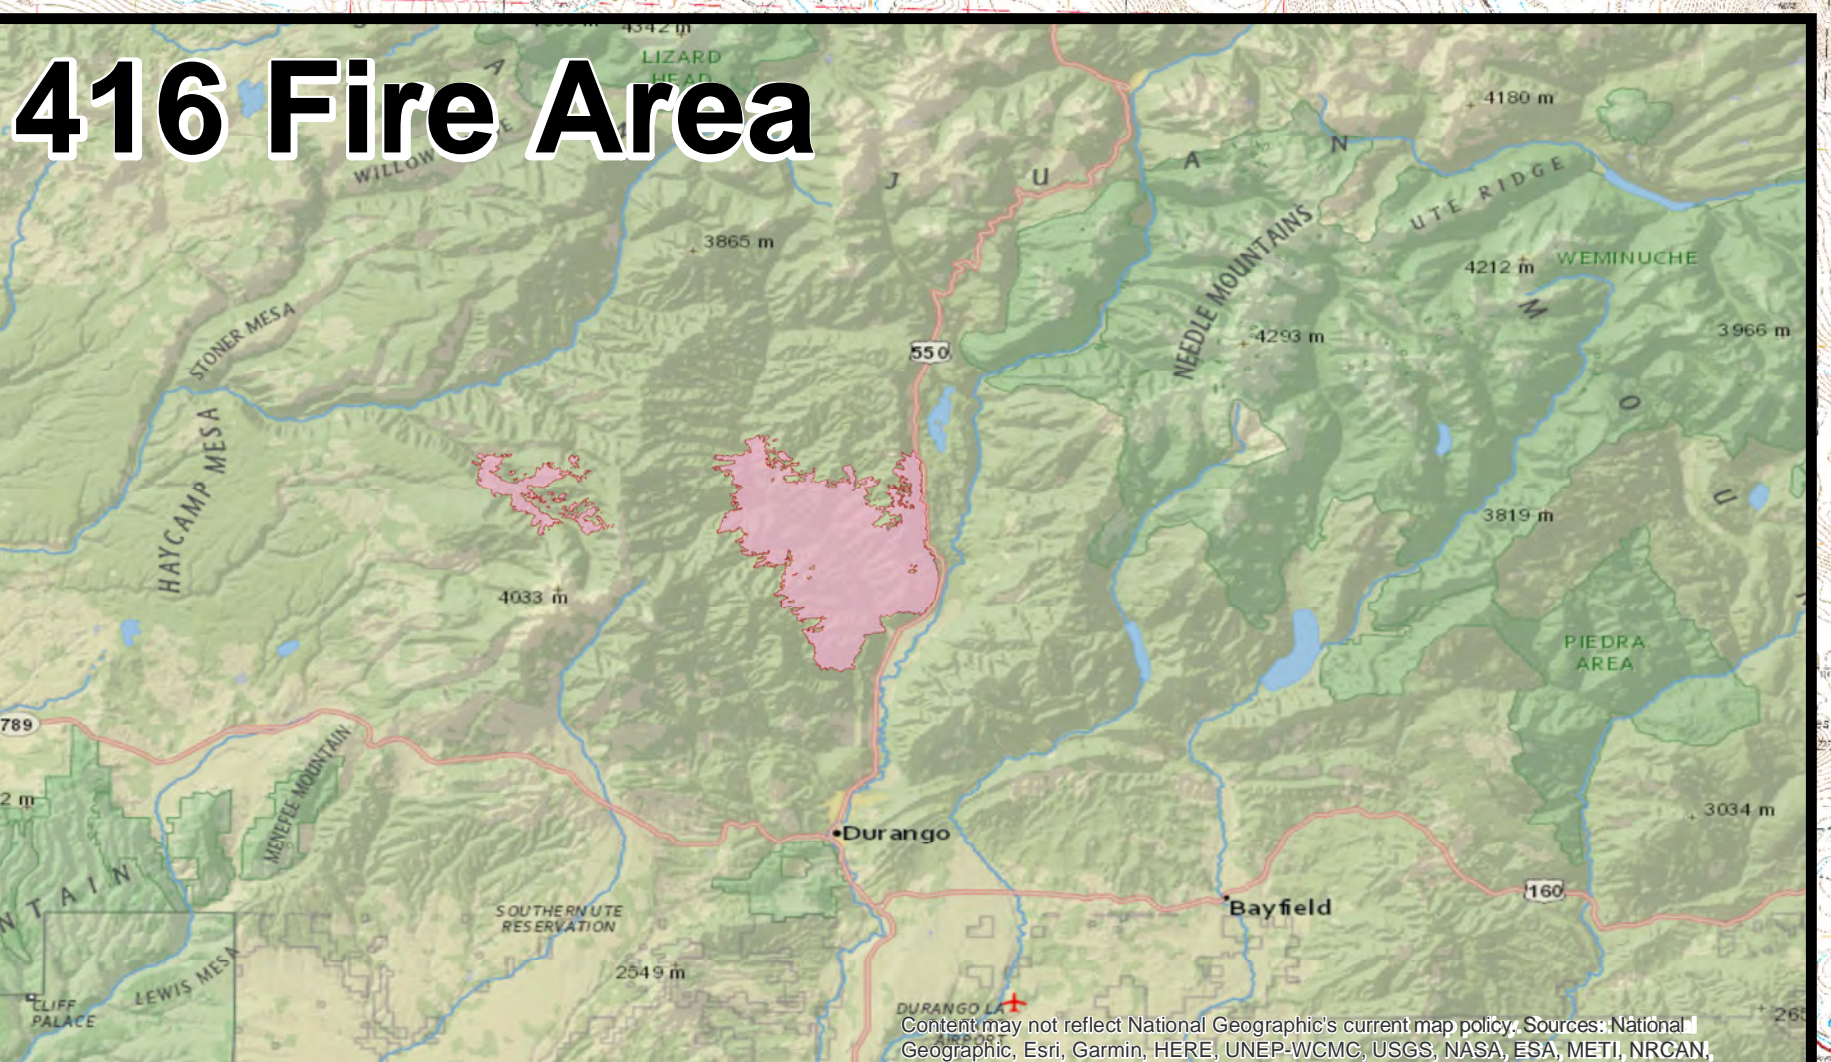

416 FIRE CO-SJF-416

Public Information Map 6/24/18

IR Perimeter as of
6/23/18 @ 2300 - 34,378 ac.

0 0.5 1 2 Miles

TB 6/24/18 0900

Datum NAD83

- Incident Command Post
- Division Break
- Branch Break
- Uncontrolled Fire Edge
- Completed Line
- Fire Area