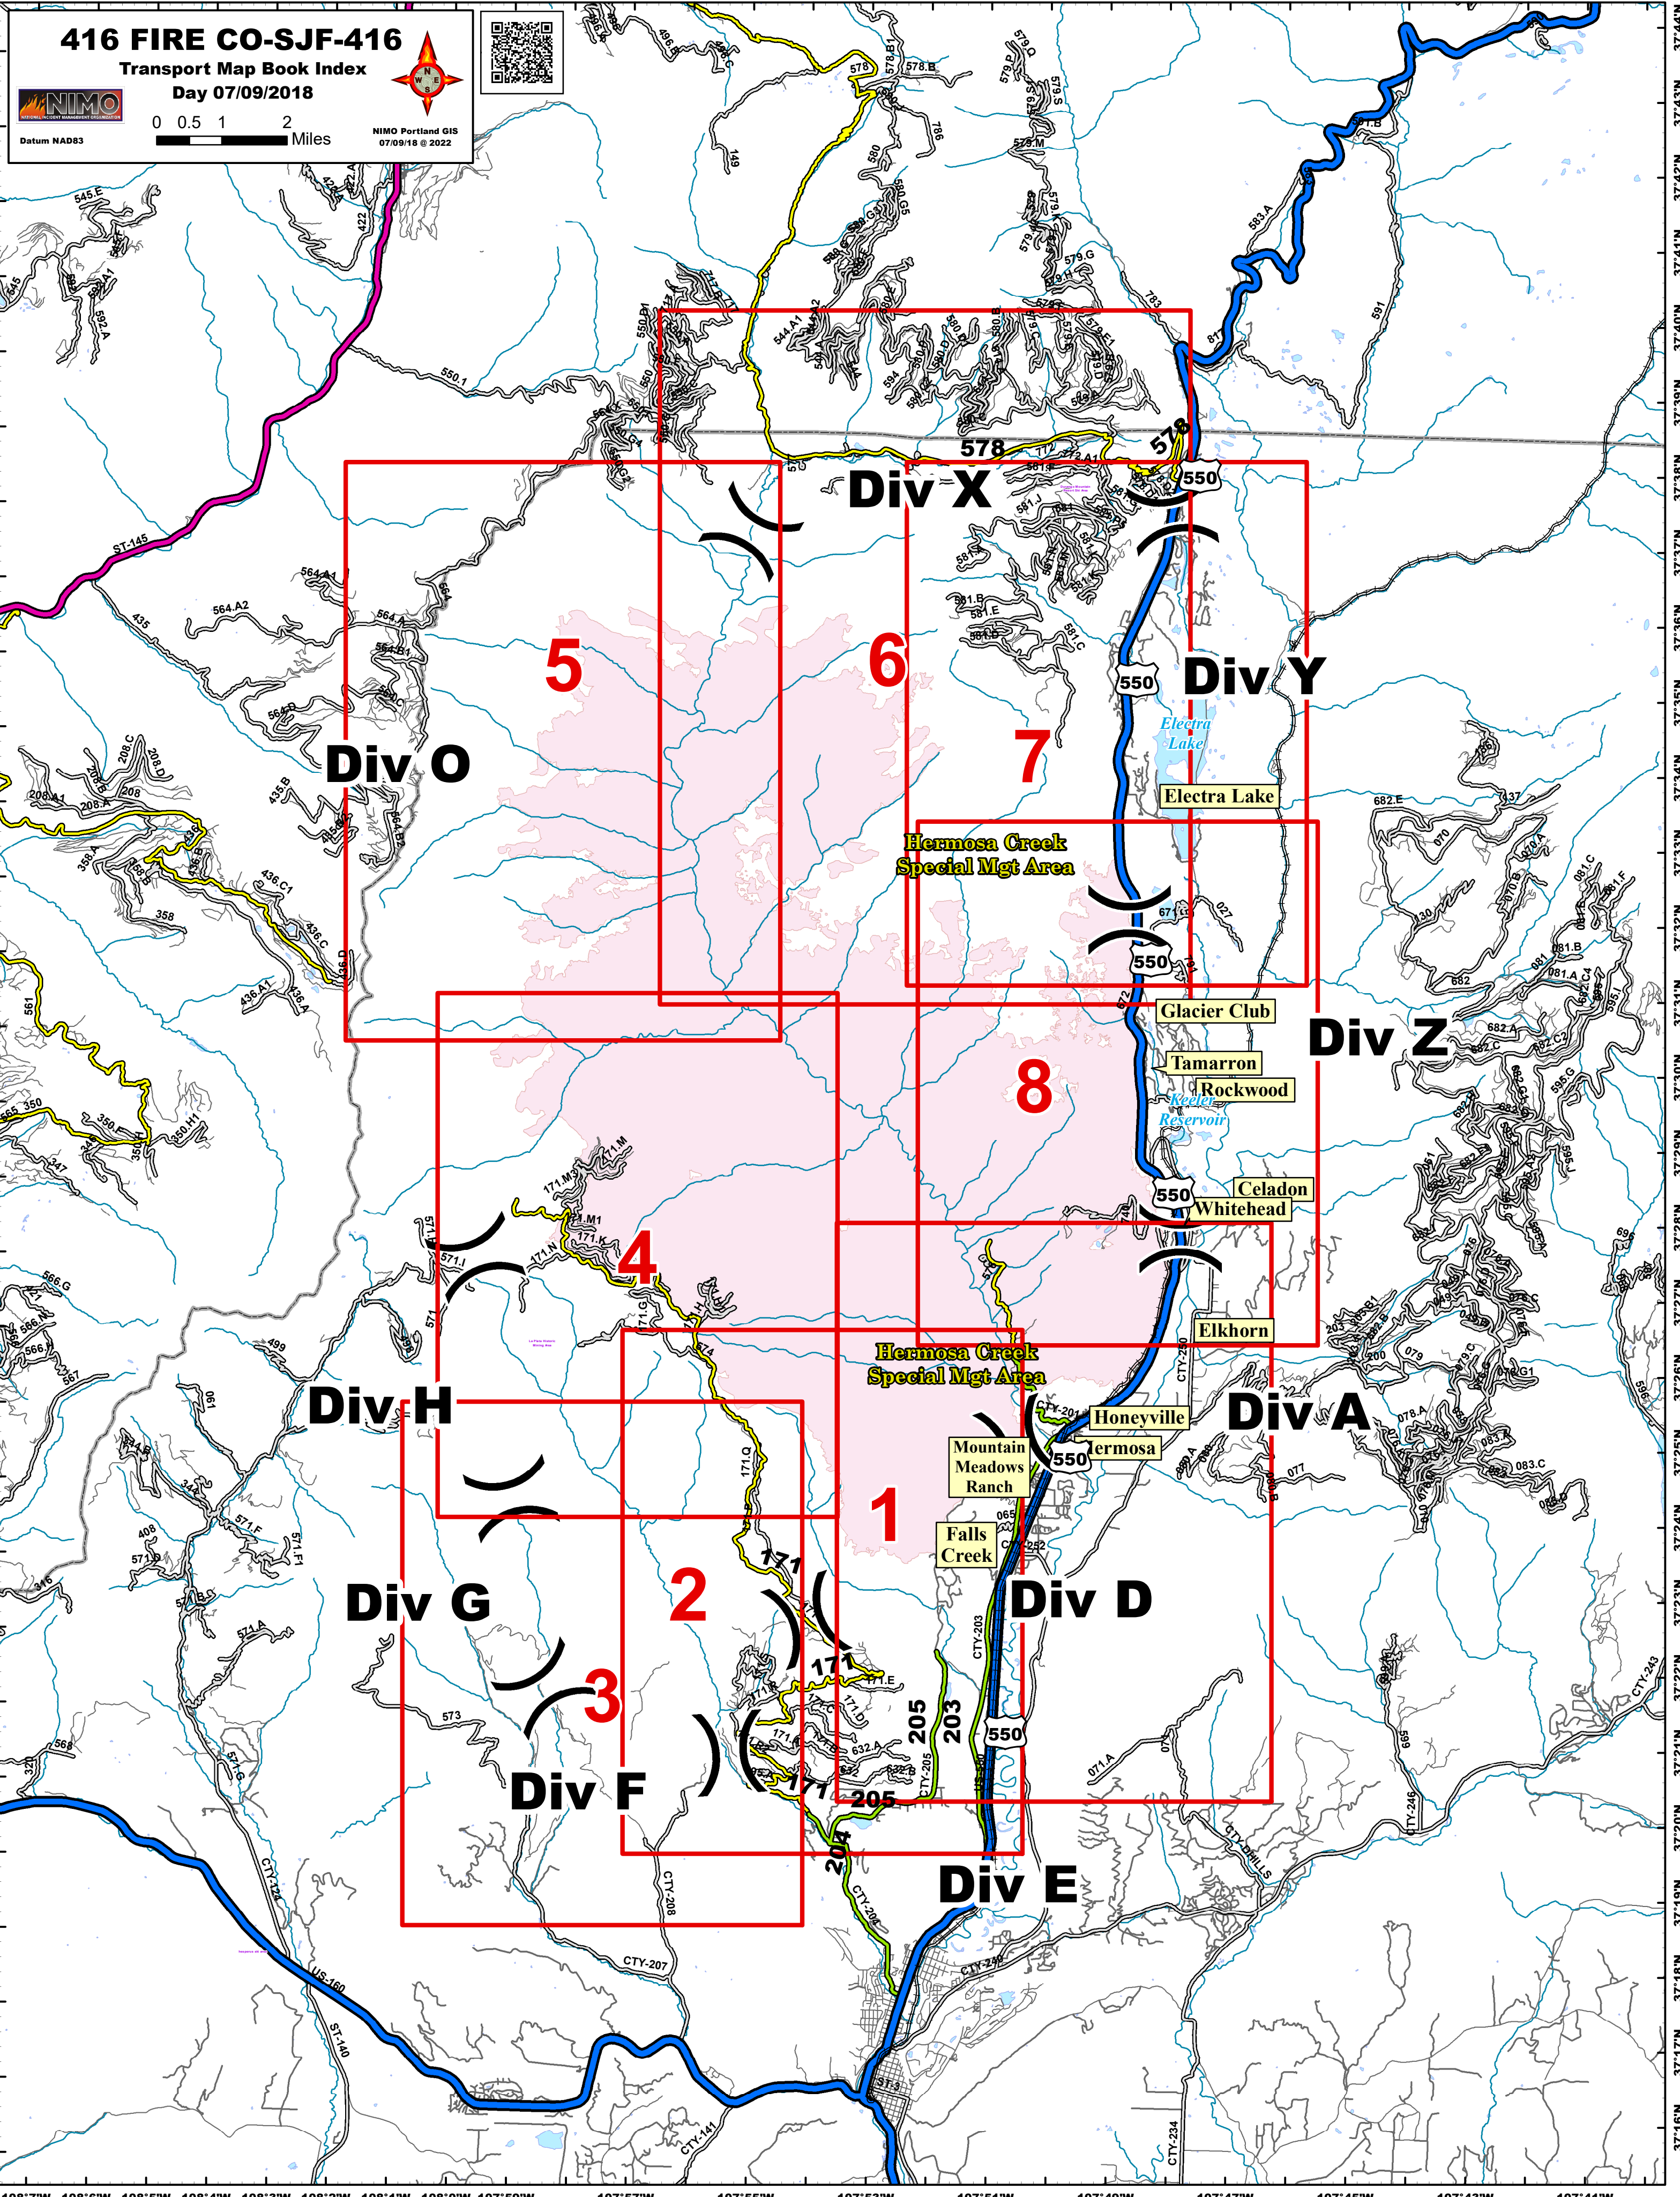

108°8'W 108°7'W 108°6'W 108°5'W 108°4'W 108°3'W 108°2'W 108°1'W 108°0'W 107°59'W 107°57'W 107°55'W 107°53'W 107°51'W 107°49'W 107°47'W 107°45'W 107°43'W 107°41'W

416 FIRE CO-SJF-416

Transport Map Book Index
Day 07/09/2018

0 0.5 1 2 Miles

NIMO Portland GIS
07/09/18 @ 2022

Div X

Div Y

Div Z

5

6

7

8

Electra Lake

Hermosa Creek Special Mgt Area

Glacier Club

Tamarron

Rockwood

Celadon

Whitehead

Elkhorn

Div H

Div A

Div G

Div D

Div F

Div E

1

2

3

Hermosa Creek Special Mgt Area

Honeyville

Mountain Meadows Ranch

Falls Creek

Hermosa

108°7'W 108°6'W 108°5'W 108°4'W 108°3'W 108°2'W 108°1'W 108°0'W 107°59'W 107°57'W 107°55'W 107°53'W 107°51'W 107°49'W 107°47'W 107°45'W 107°43'W 107°41'W