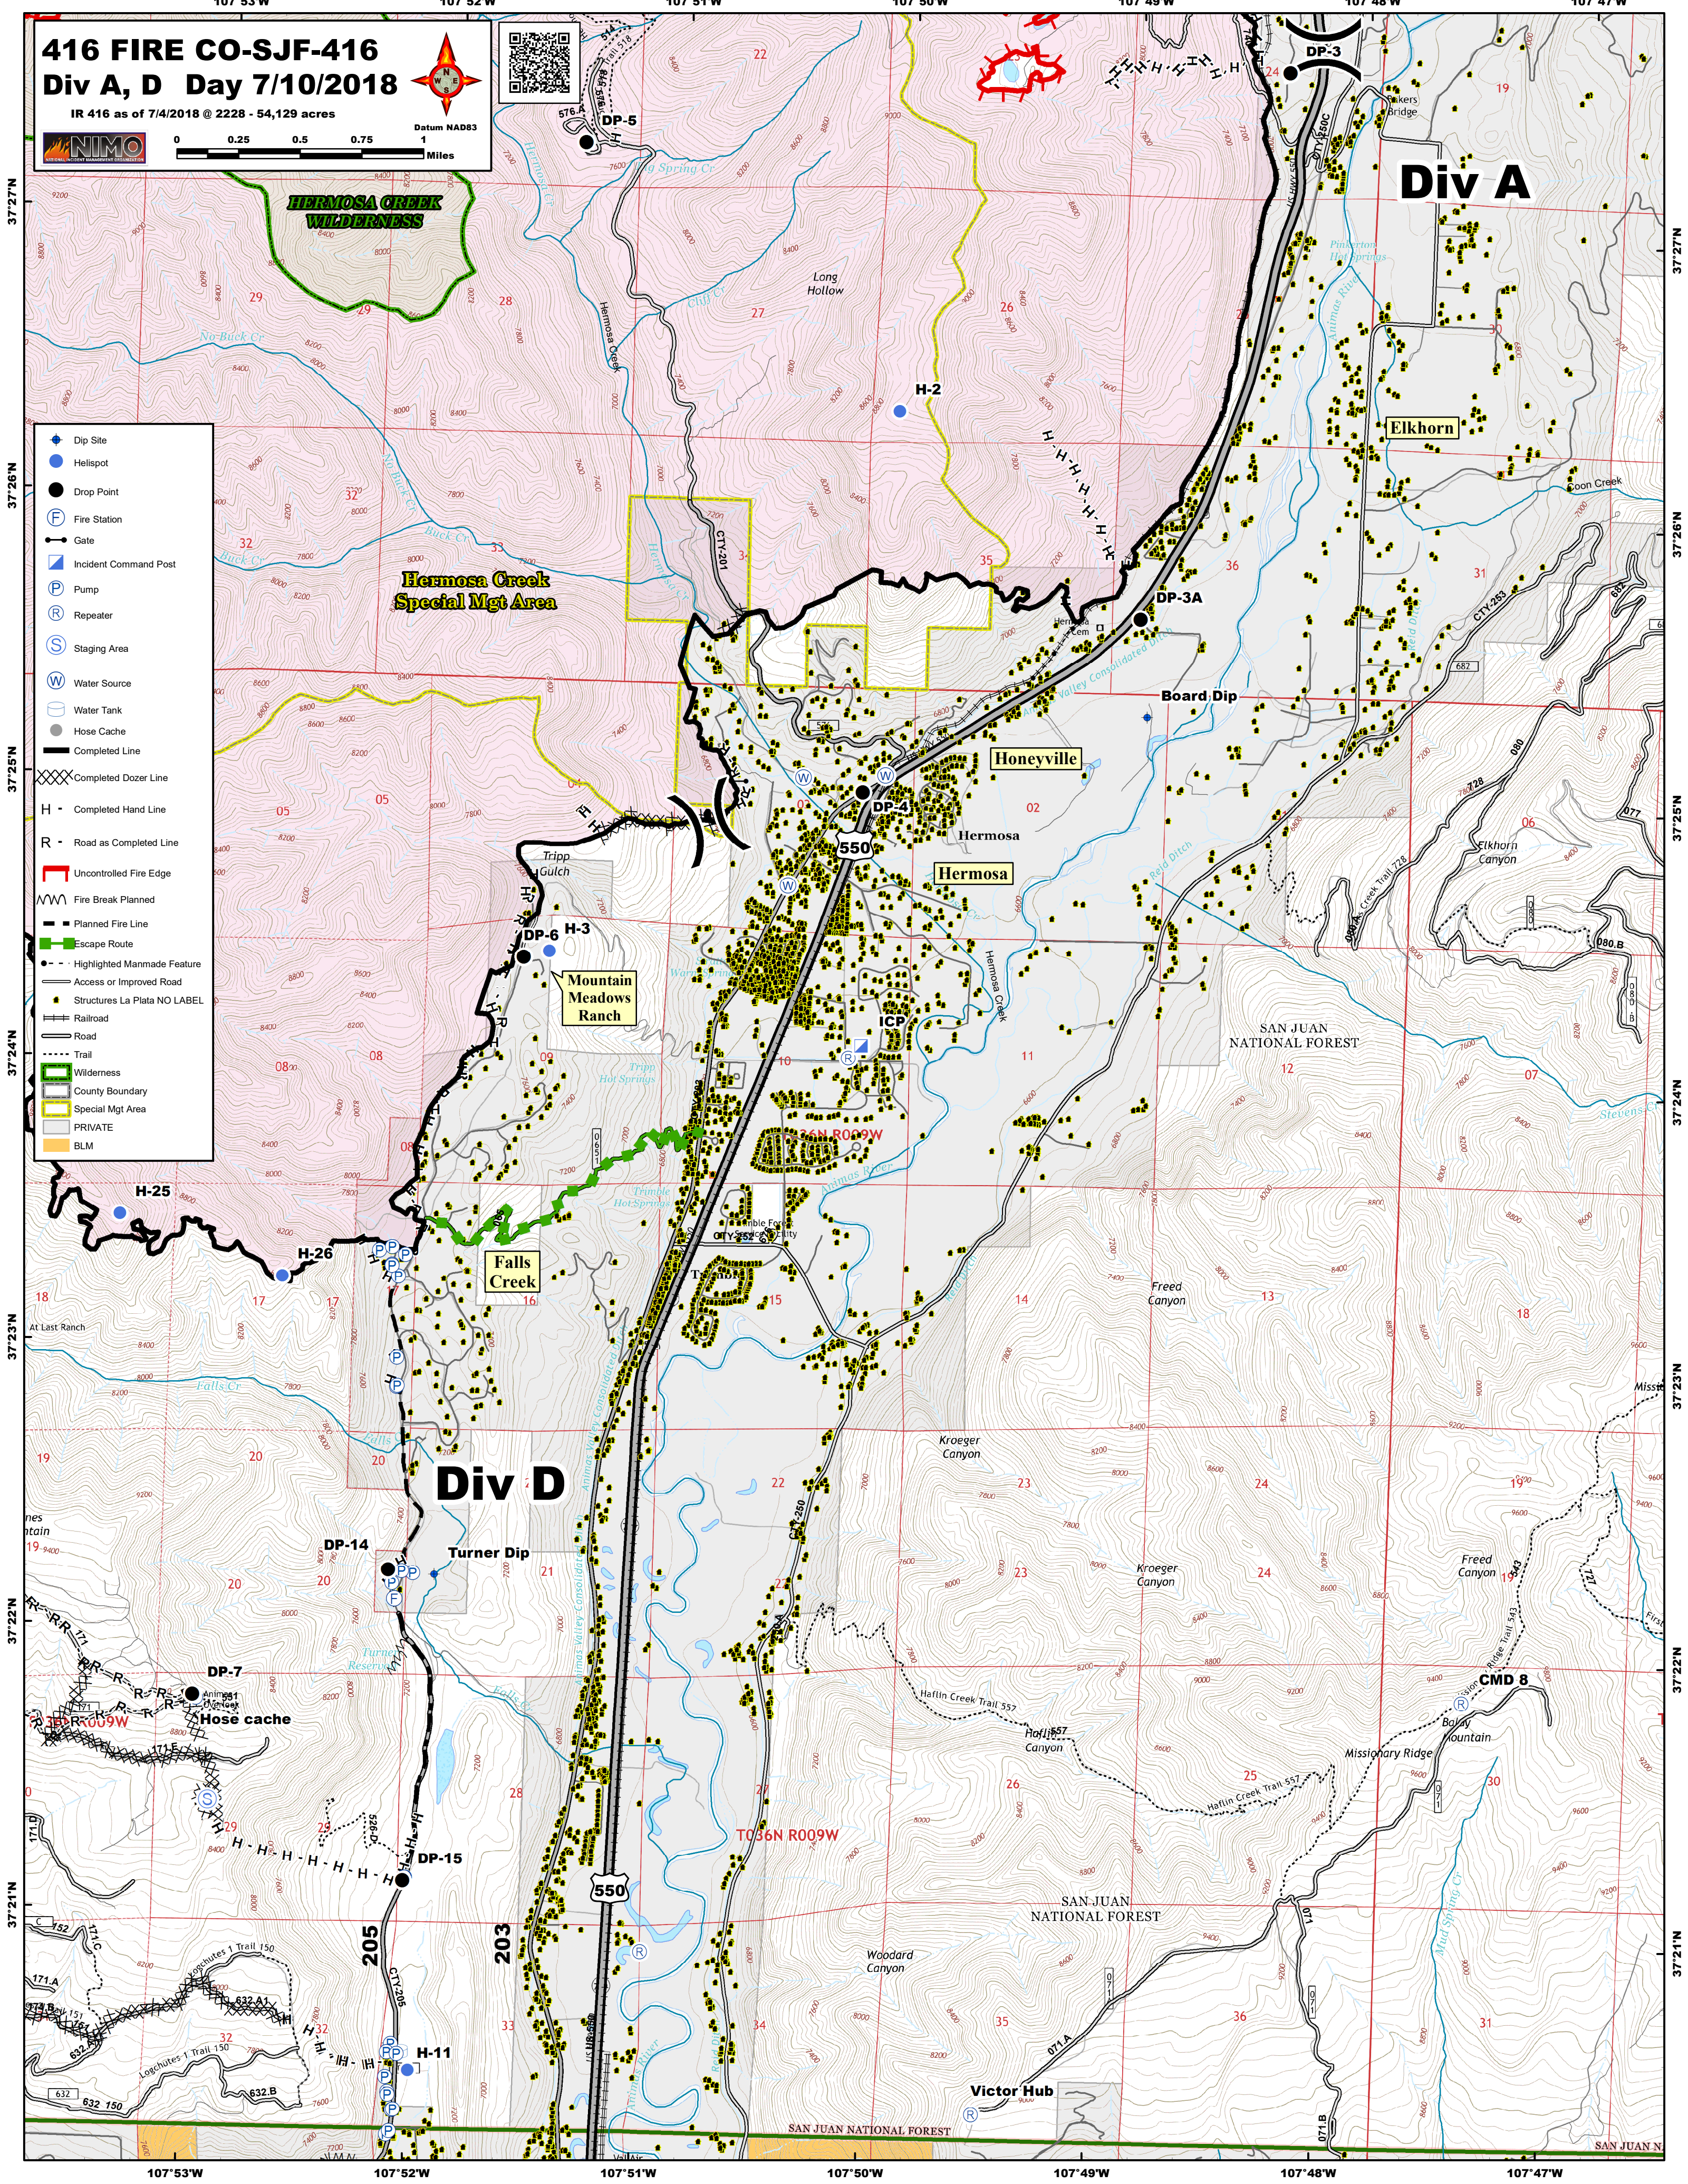

416 FIRE CO-SJF-416 Div A, D Day 7/10/2018

IR 416 as of 7/4/2018 @ 2228 - 54,129 acres

Datum NAD83

- Dip Site
- Helispot
- Drop Point
- Fire Station
- Incident Command Post
- Pump
- Repeater
- Staging Area
- Water Source
- Water Tank
- Hose Cache
- Completed Line
- Completed Dozer Line
- Completed Hand Line
- Road as Completed Line
- Uncontrolled Fire Edge
- Fire Break Planned
- Planned Fire Line
- Escape Route
- Highlighted Manmade Feature
- Access or Improved Road
- Structures La Plata NO LABEL
- Railroad
- Road
- Trail
- Wilderness
- County Boundary
- Special Mgt Area
- PRIVATE
- BLM