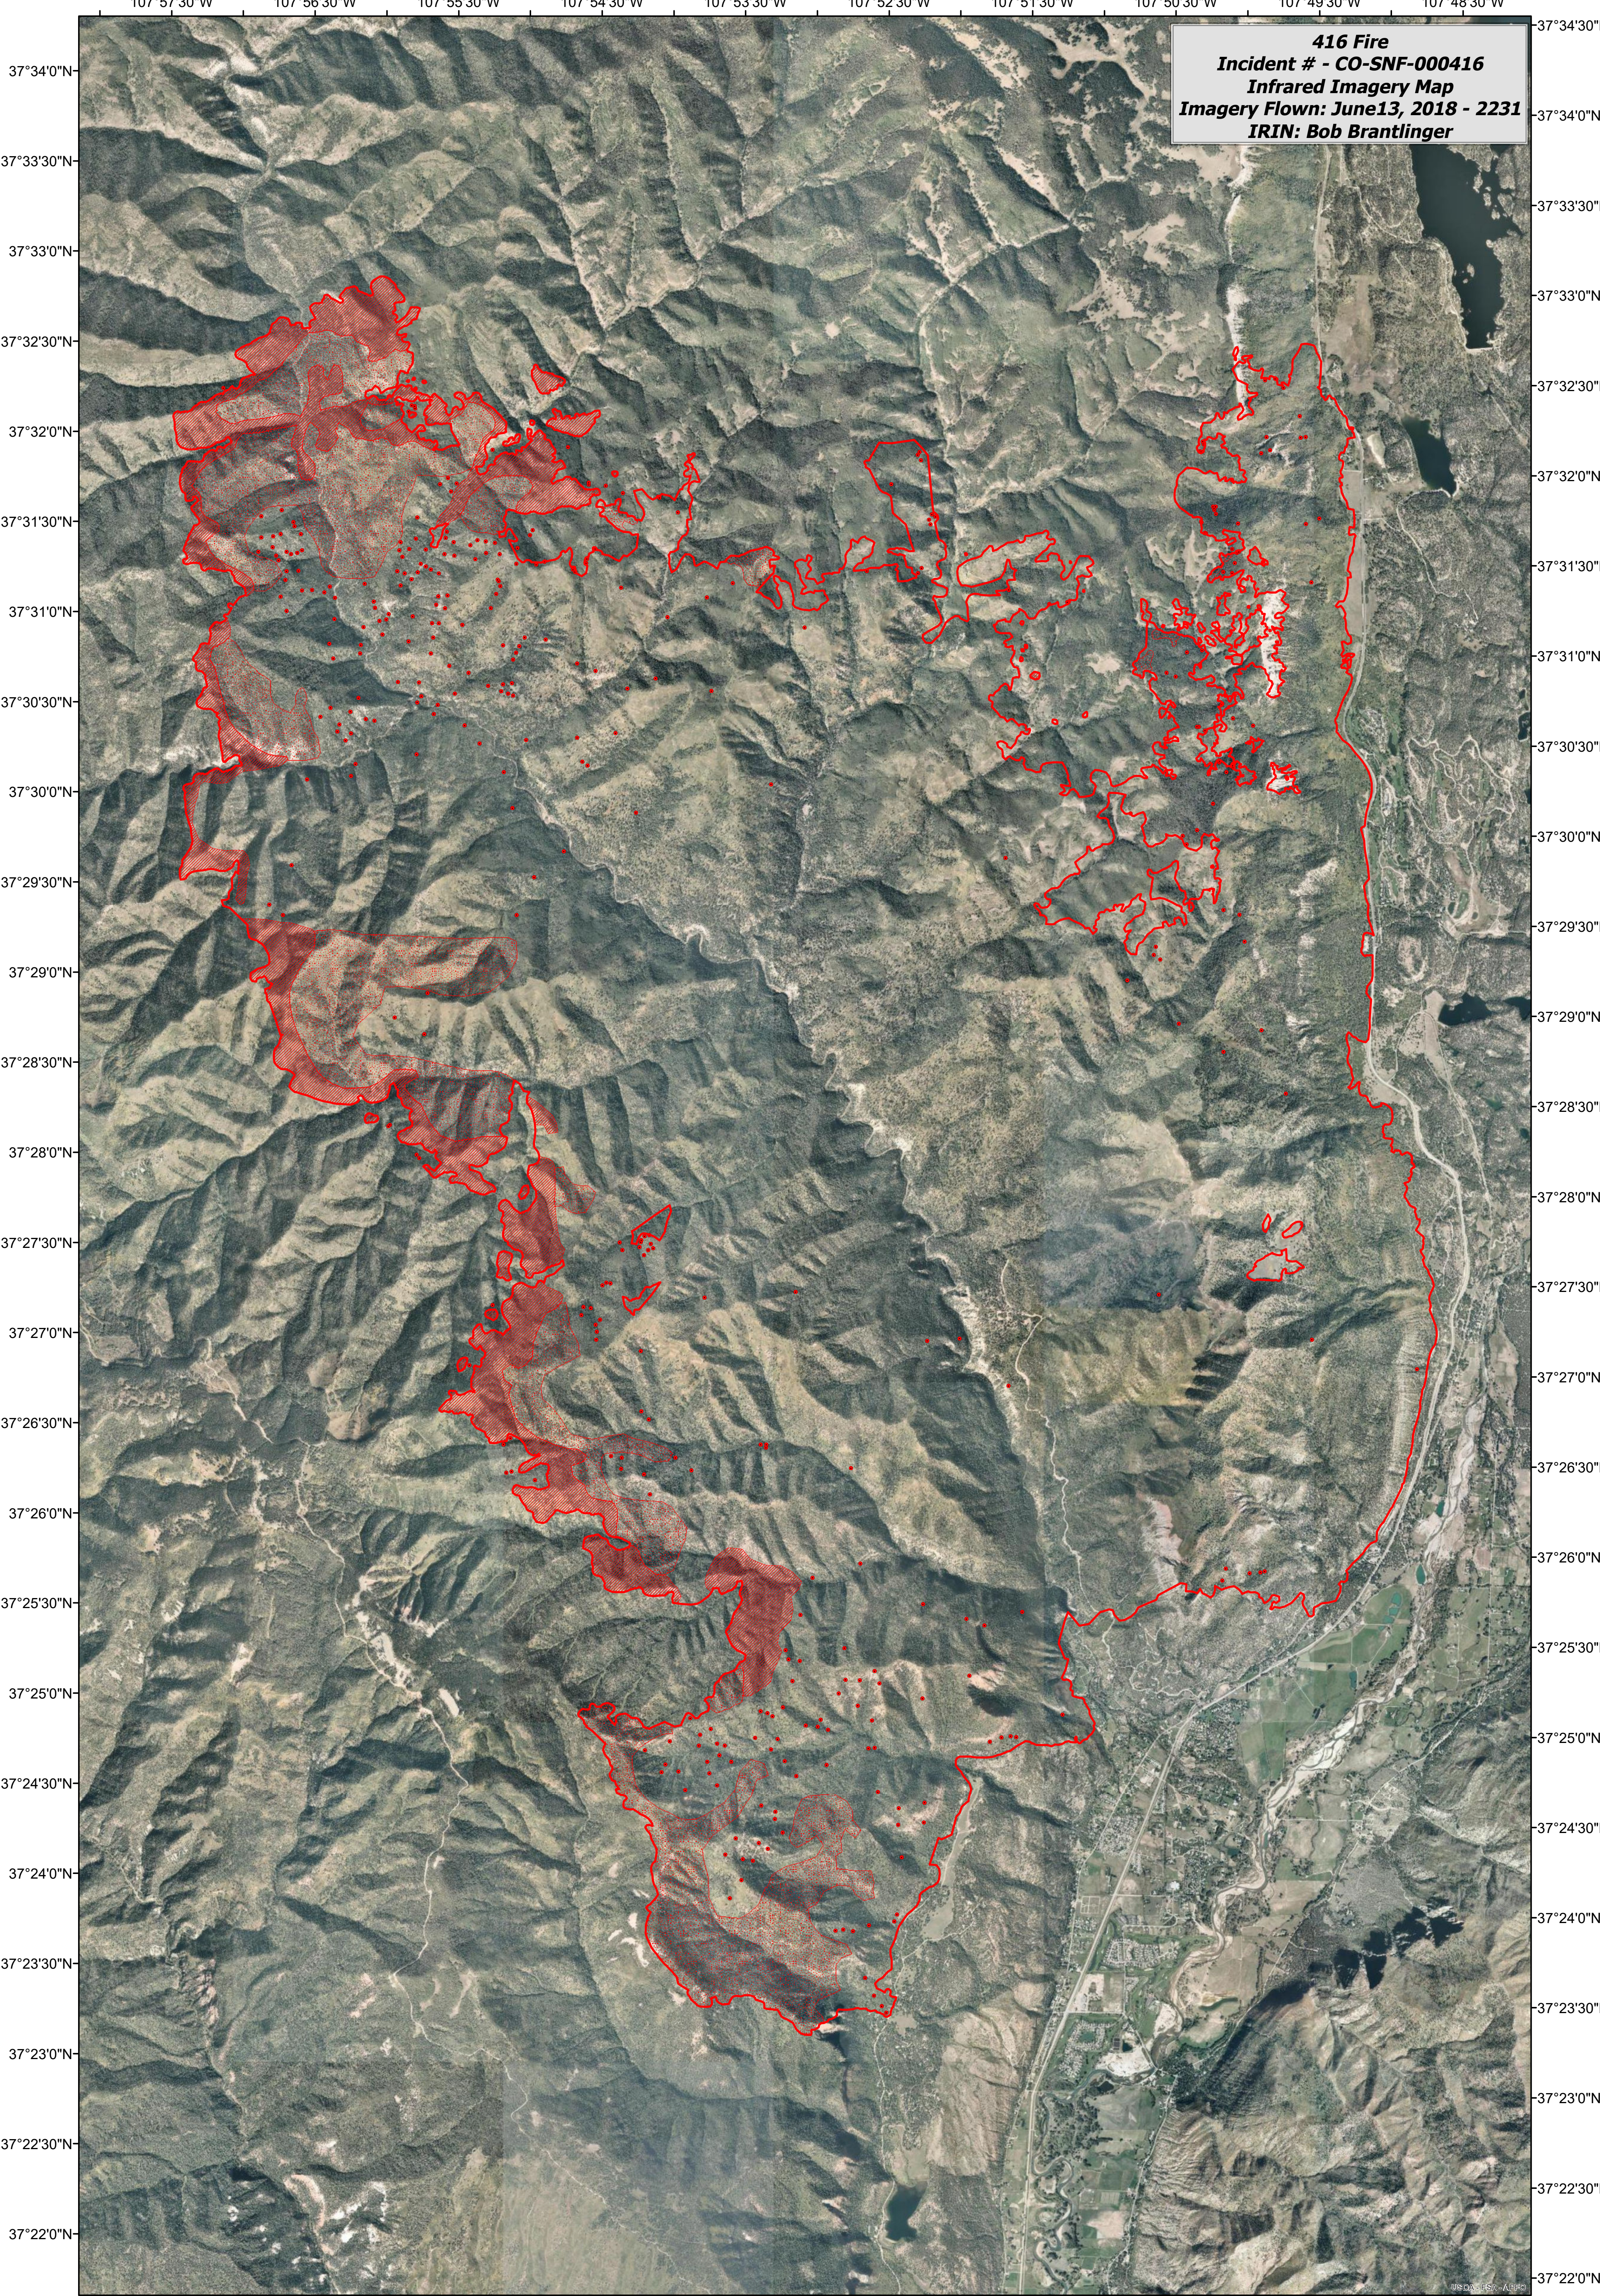

107°57'30"W 107°56'30"W 107°55'30"W 107°54'30"W 107°53'30"W 107°52'30"W 107°51'30"W 107°50'30"W 107°49'30"W 107°48'30"W

**416 Fire**  
**Incident # - CO-SNF-000416**  
**Infrared Imagery Map**  
**Imagery Flown: June 13, 2018 - 2231**  
**IRIN: Bob Brantlinger**

107°57'30"W 107°56'30"W 107°55'30"W 107°54'30"W 107°53'30"W 107°52'30"W 107°51'30"W 107°50'30"W 107°49'30"W 107°48'30"W

**Legend**

	<b>Heat Perimeter</b>		<b>Isolated Heat Source</b>
	<b>Intense Heat</b>		<b>Scattered Heat Source</b>