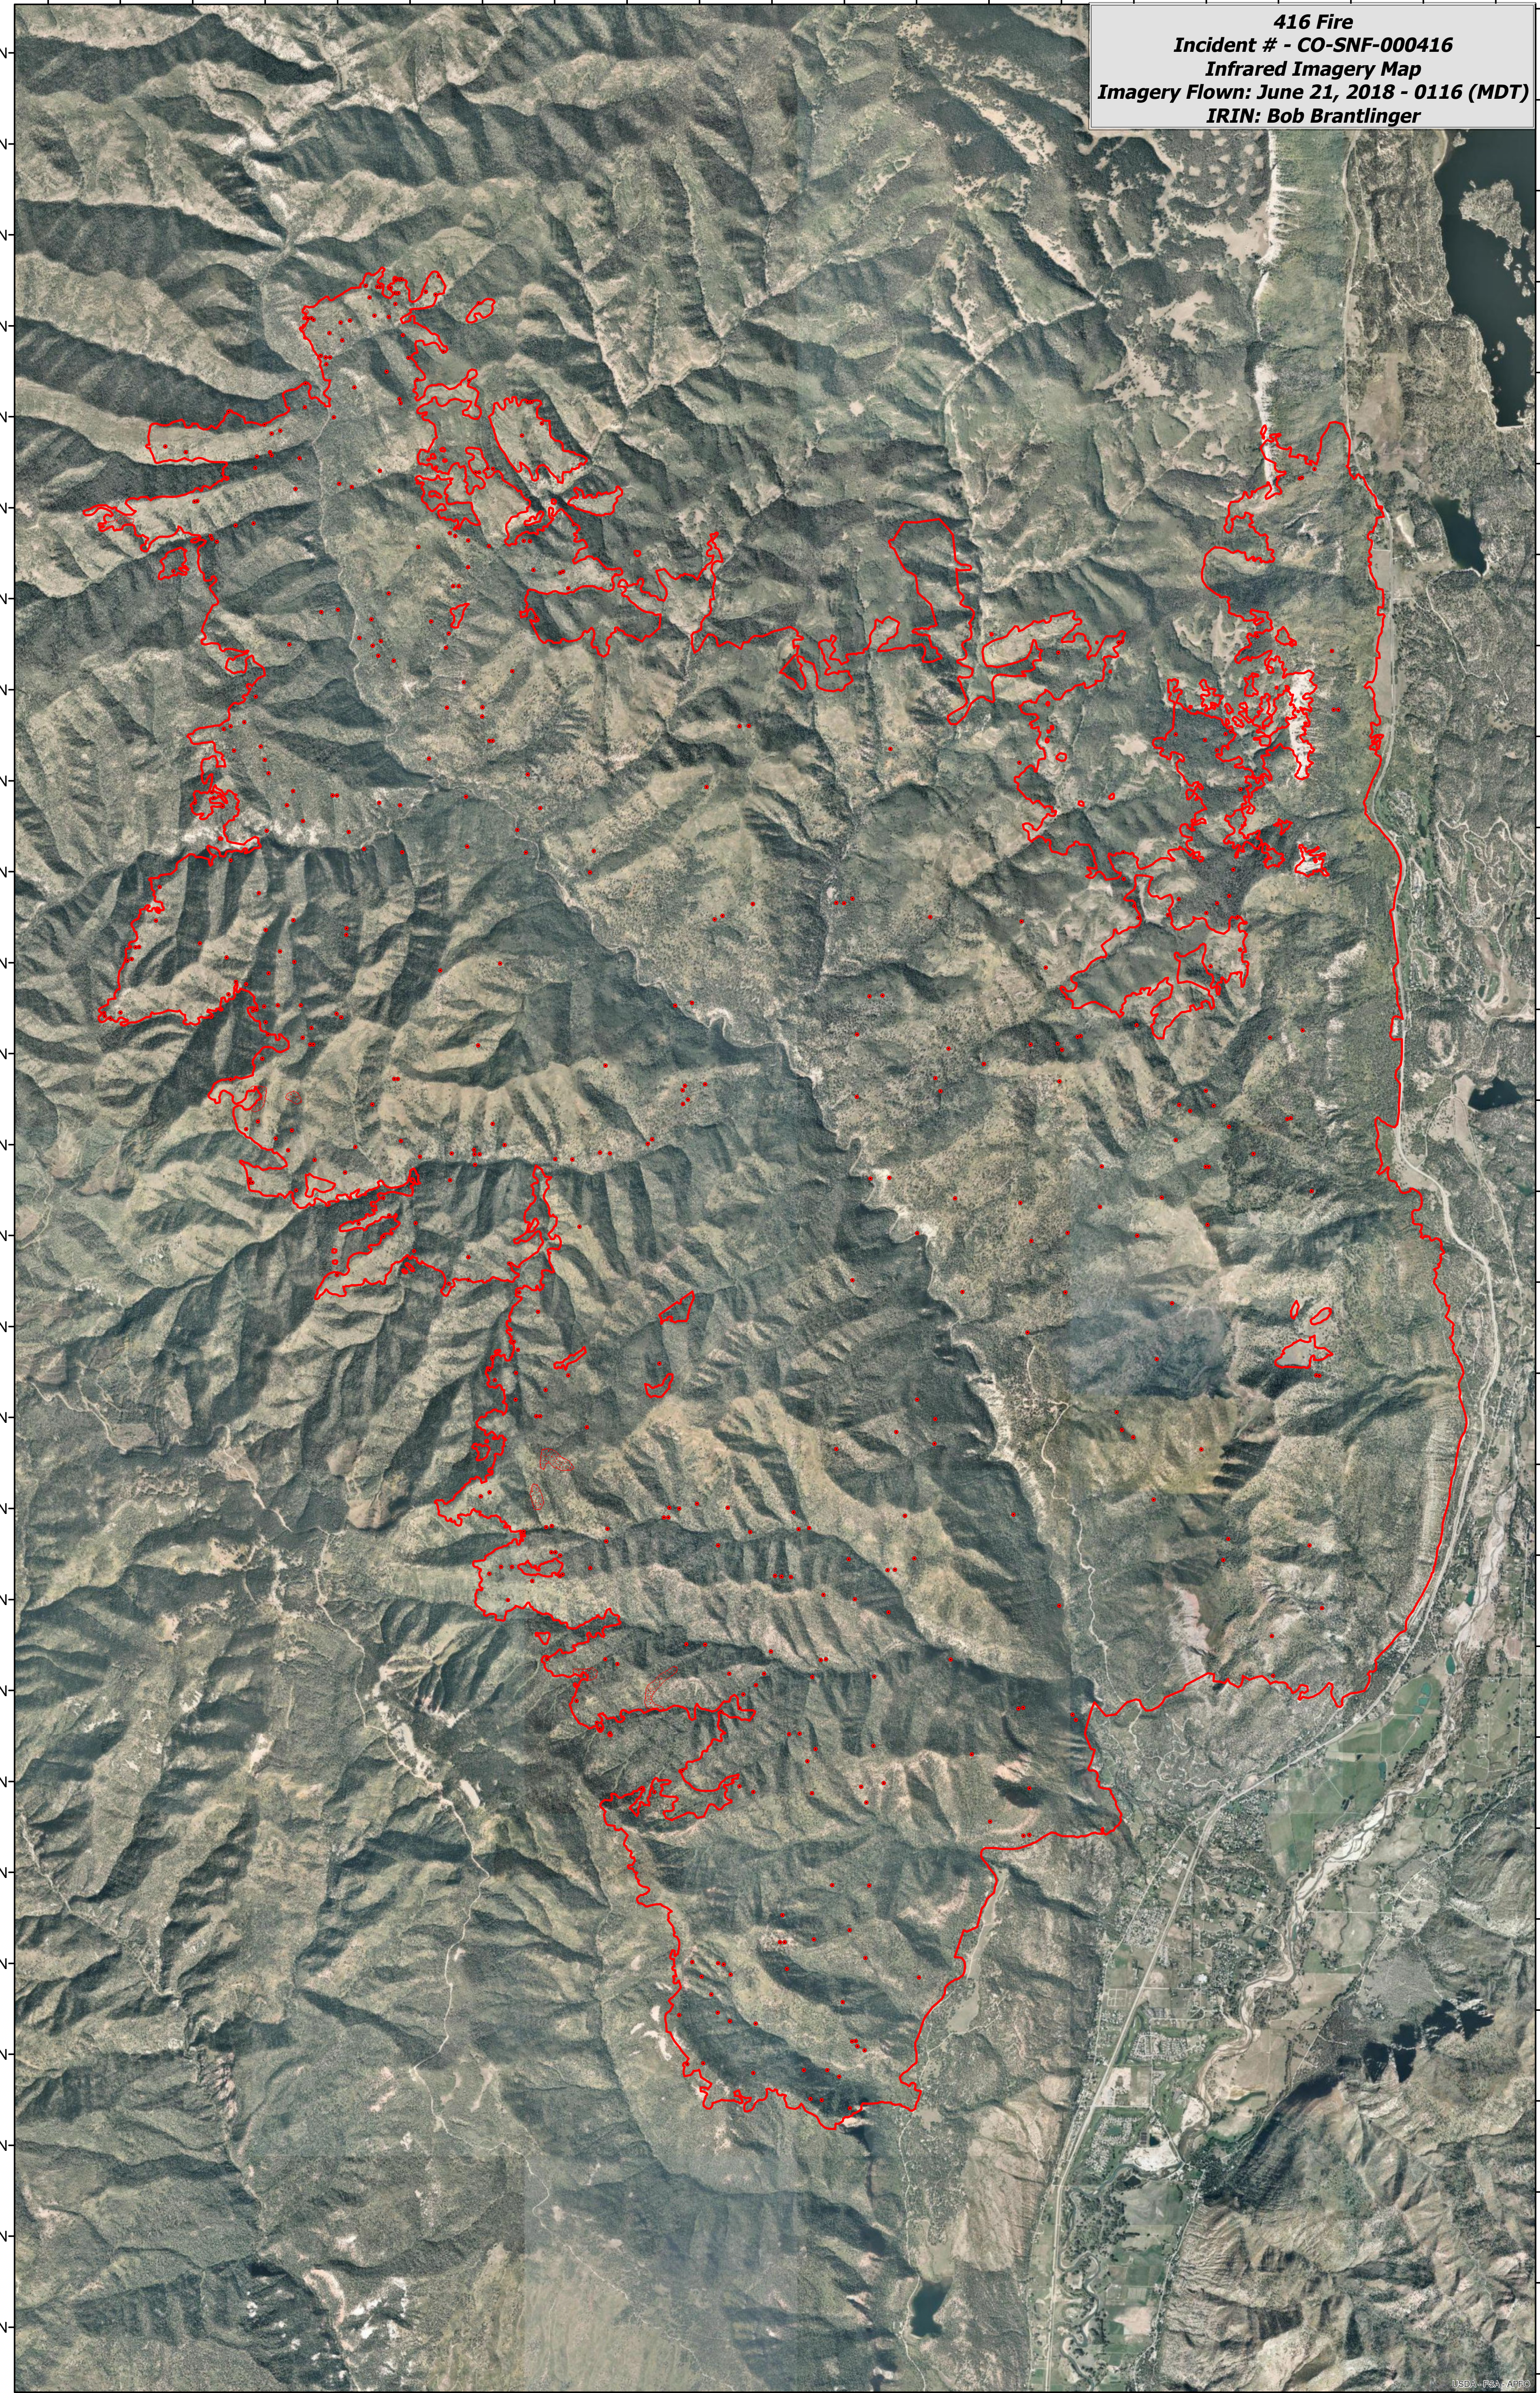

107°58'30"W 107°57'30"W 107°56'30"W 107°55'30"W 107°54'30"W 107°53'30"W 107°52'30"W 107°51'30"W 107°50'30"W 107°49'30"W 107°48'30"W

416 Fire
Incident # - CO-SNF-000416
Infrared Imagery Map
Imagery Flown: June 21, 2018 - 0116 (MDT)
IRIN: Bob Brantlinger

107°57'30"W 107°56'30"W 107°55'30"W 107°54'30"W 107°53'30"W 107°52'30"W 107°51'30"W 107°50'30"W 107°49'30"W 107°48'30"W

Legend

	Heat Perimeter		Isolated Heat Source
	Intense Heat		Scattered Heat Source