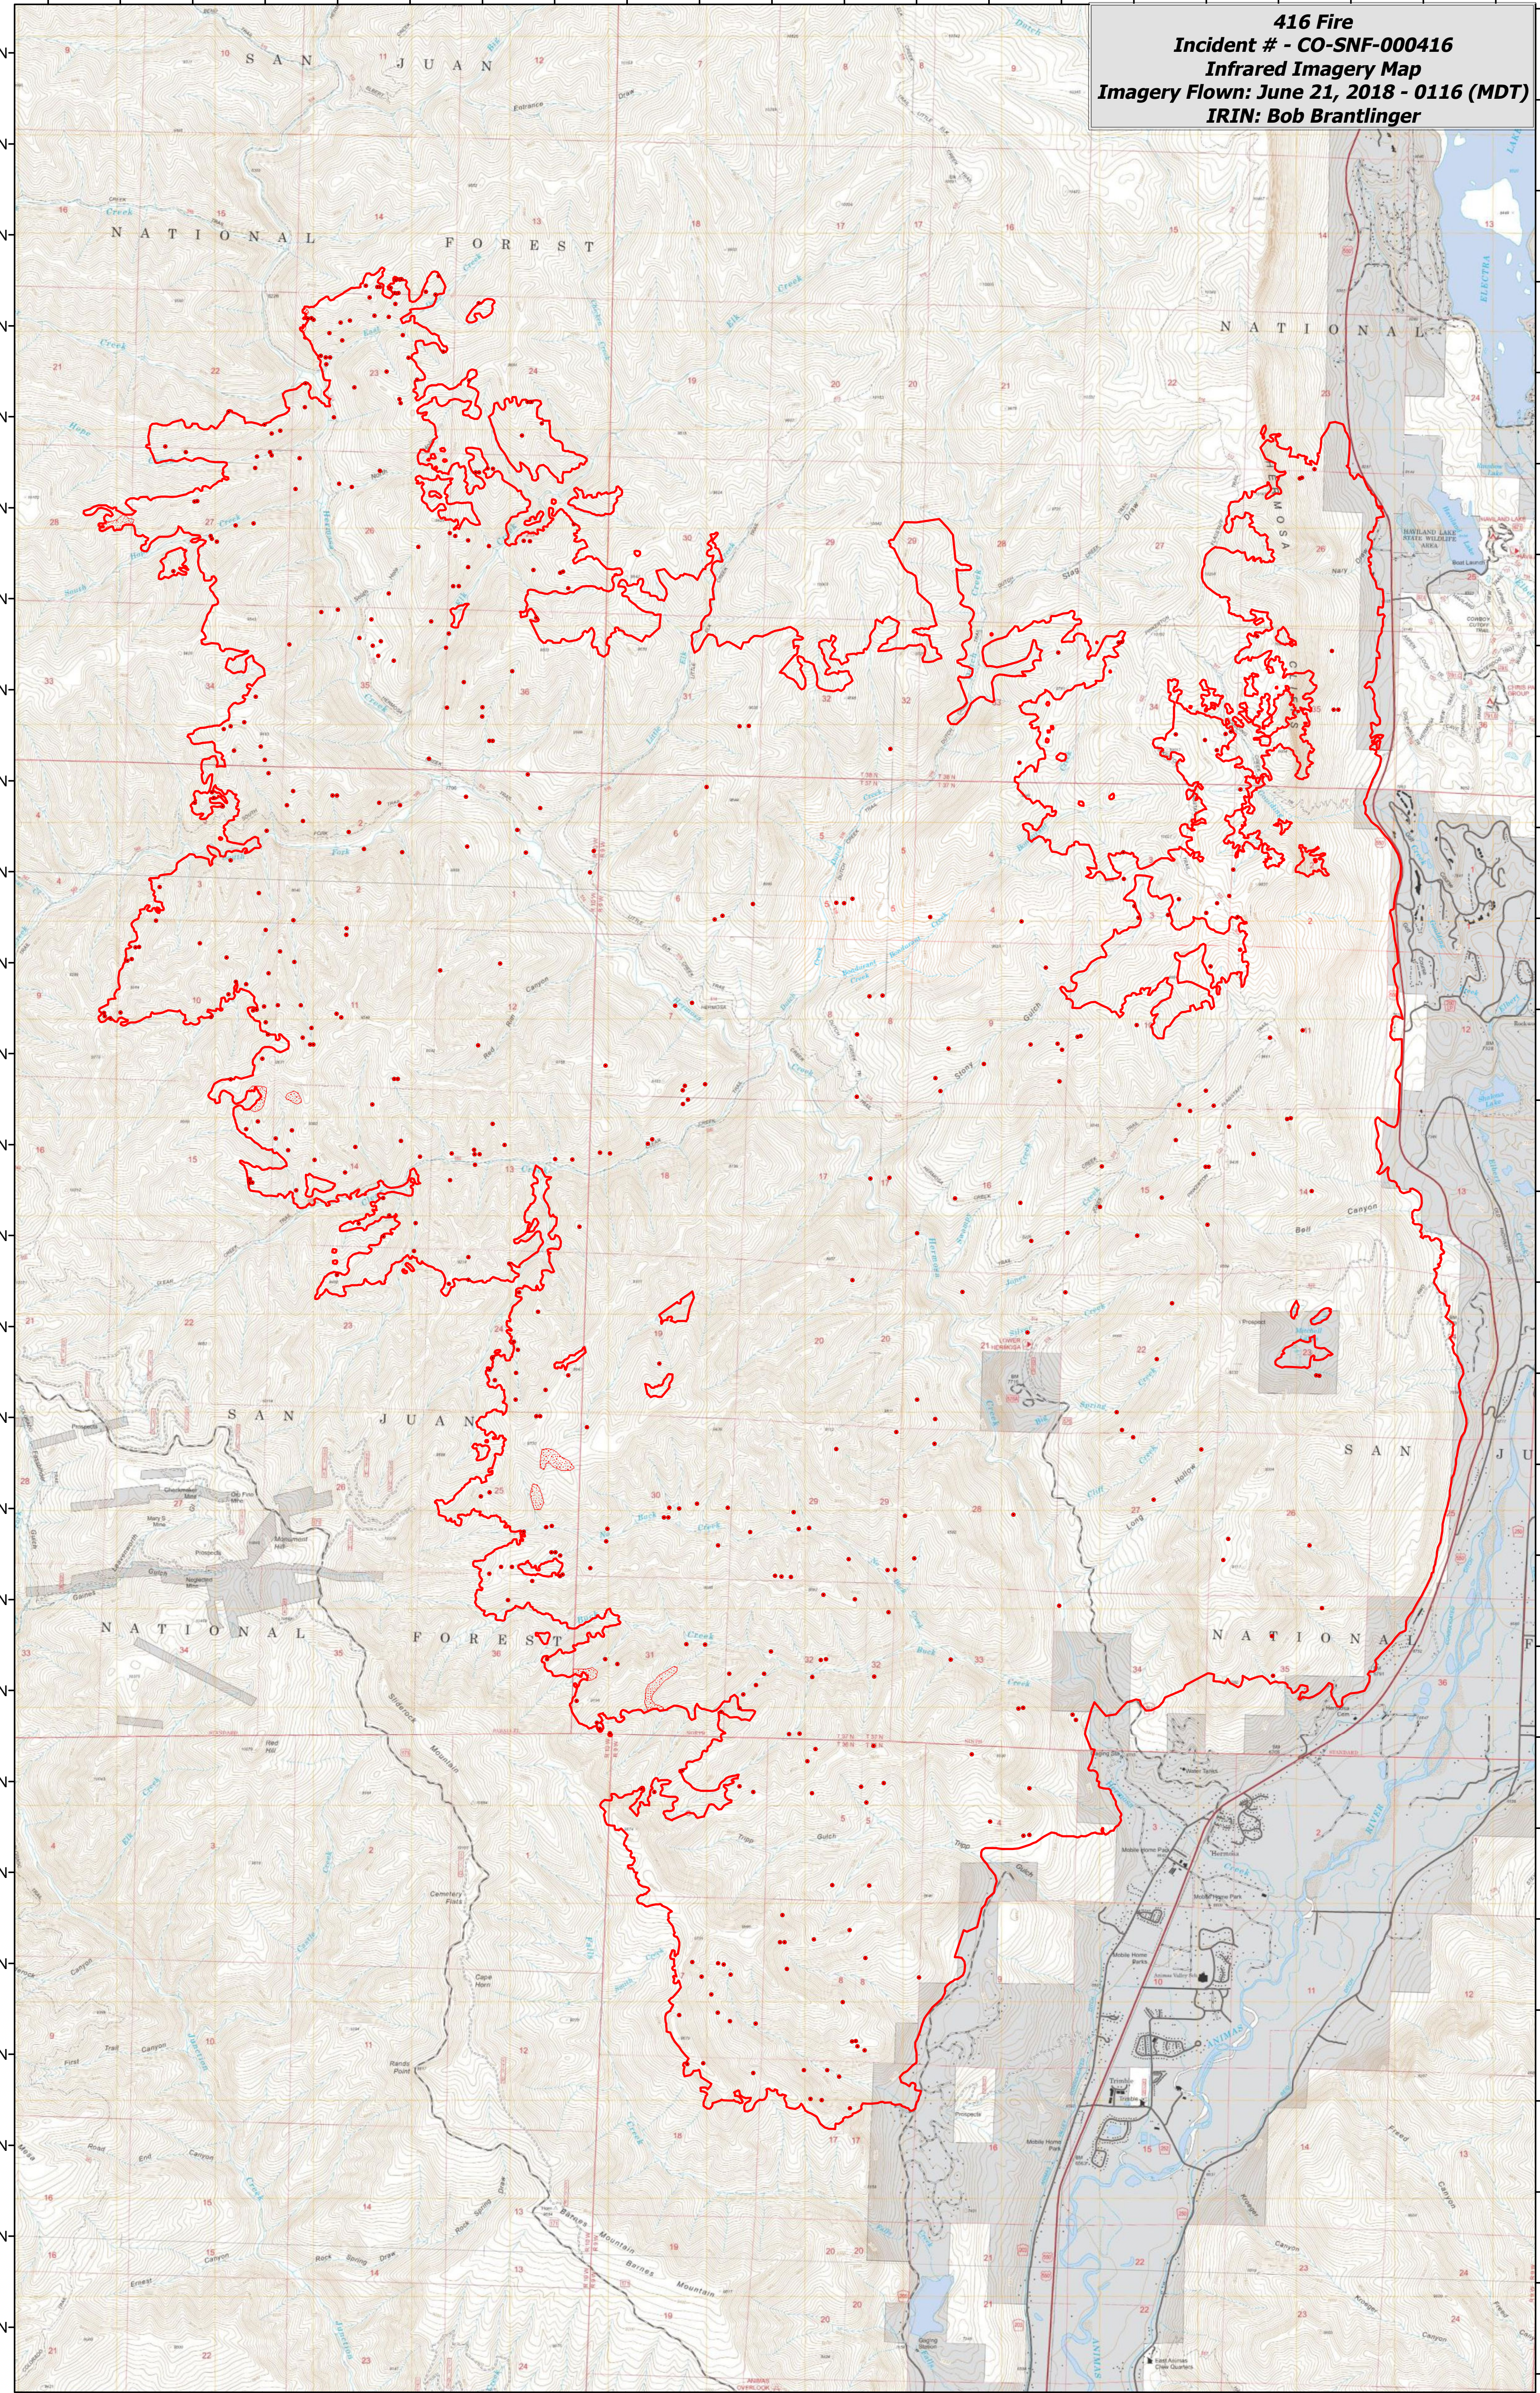

107°58'30"W 107°57'30"W 107°56'30"W 107°55'30"W 107°54'30"W 107°53'30"W 107°52'30"W 107°51'30"W 107°50'30"W 107°49'30"W 107°48'30"W

416 Fire
Incident # - CO-SNF-000416
Infrared Imagery Map
Imagery Flown: June 21, 2018 - 0116 (MDT)
IRIN: Bob Brantlinger

Legend

 Heat Perimeter	 Isolated Heat Source
 Intense Heat	 Scattered Heat Source