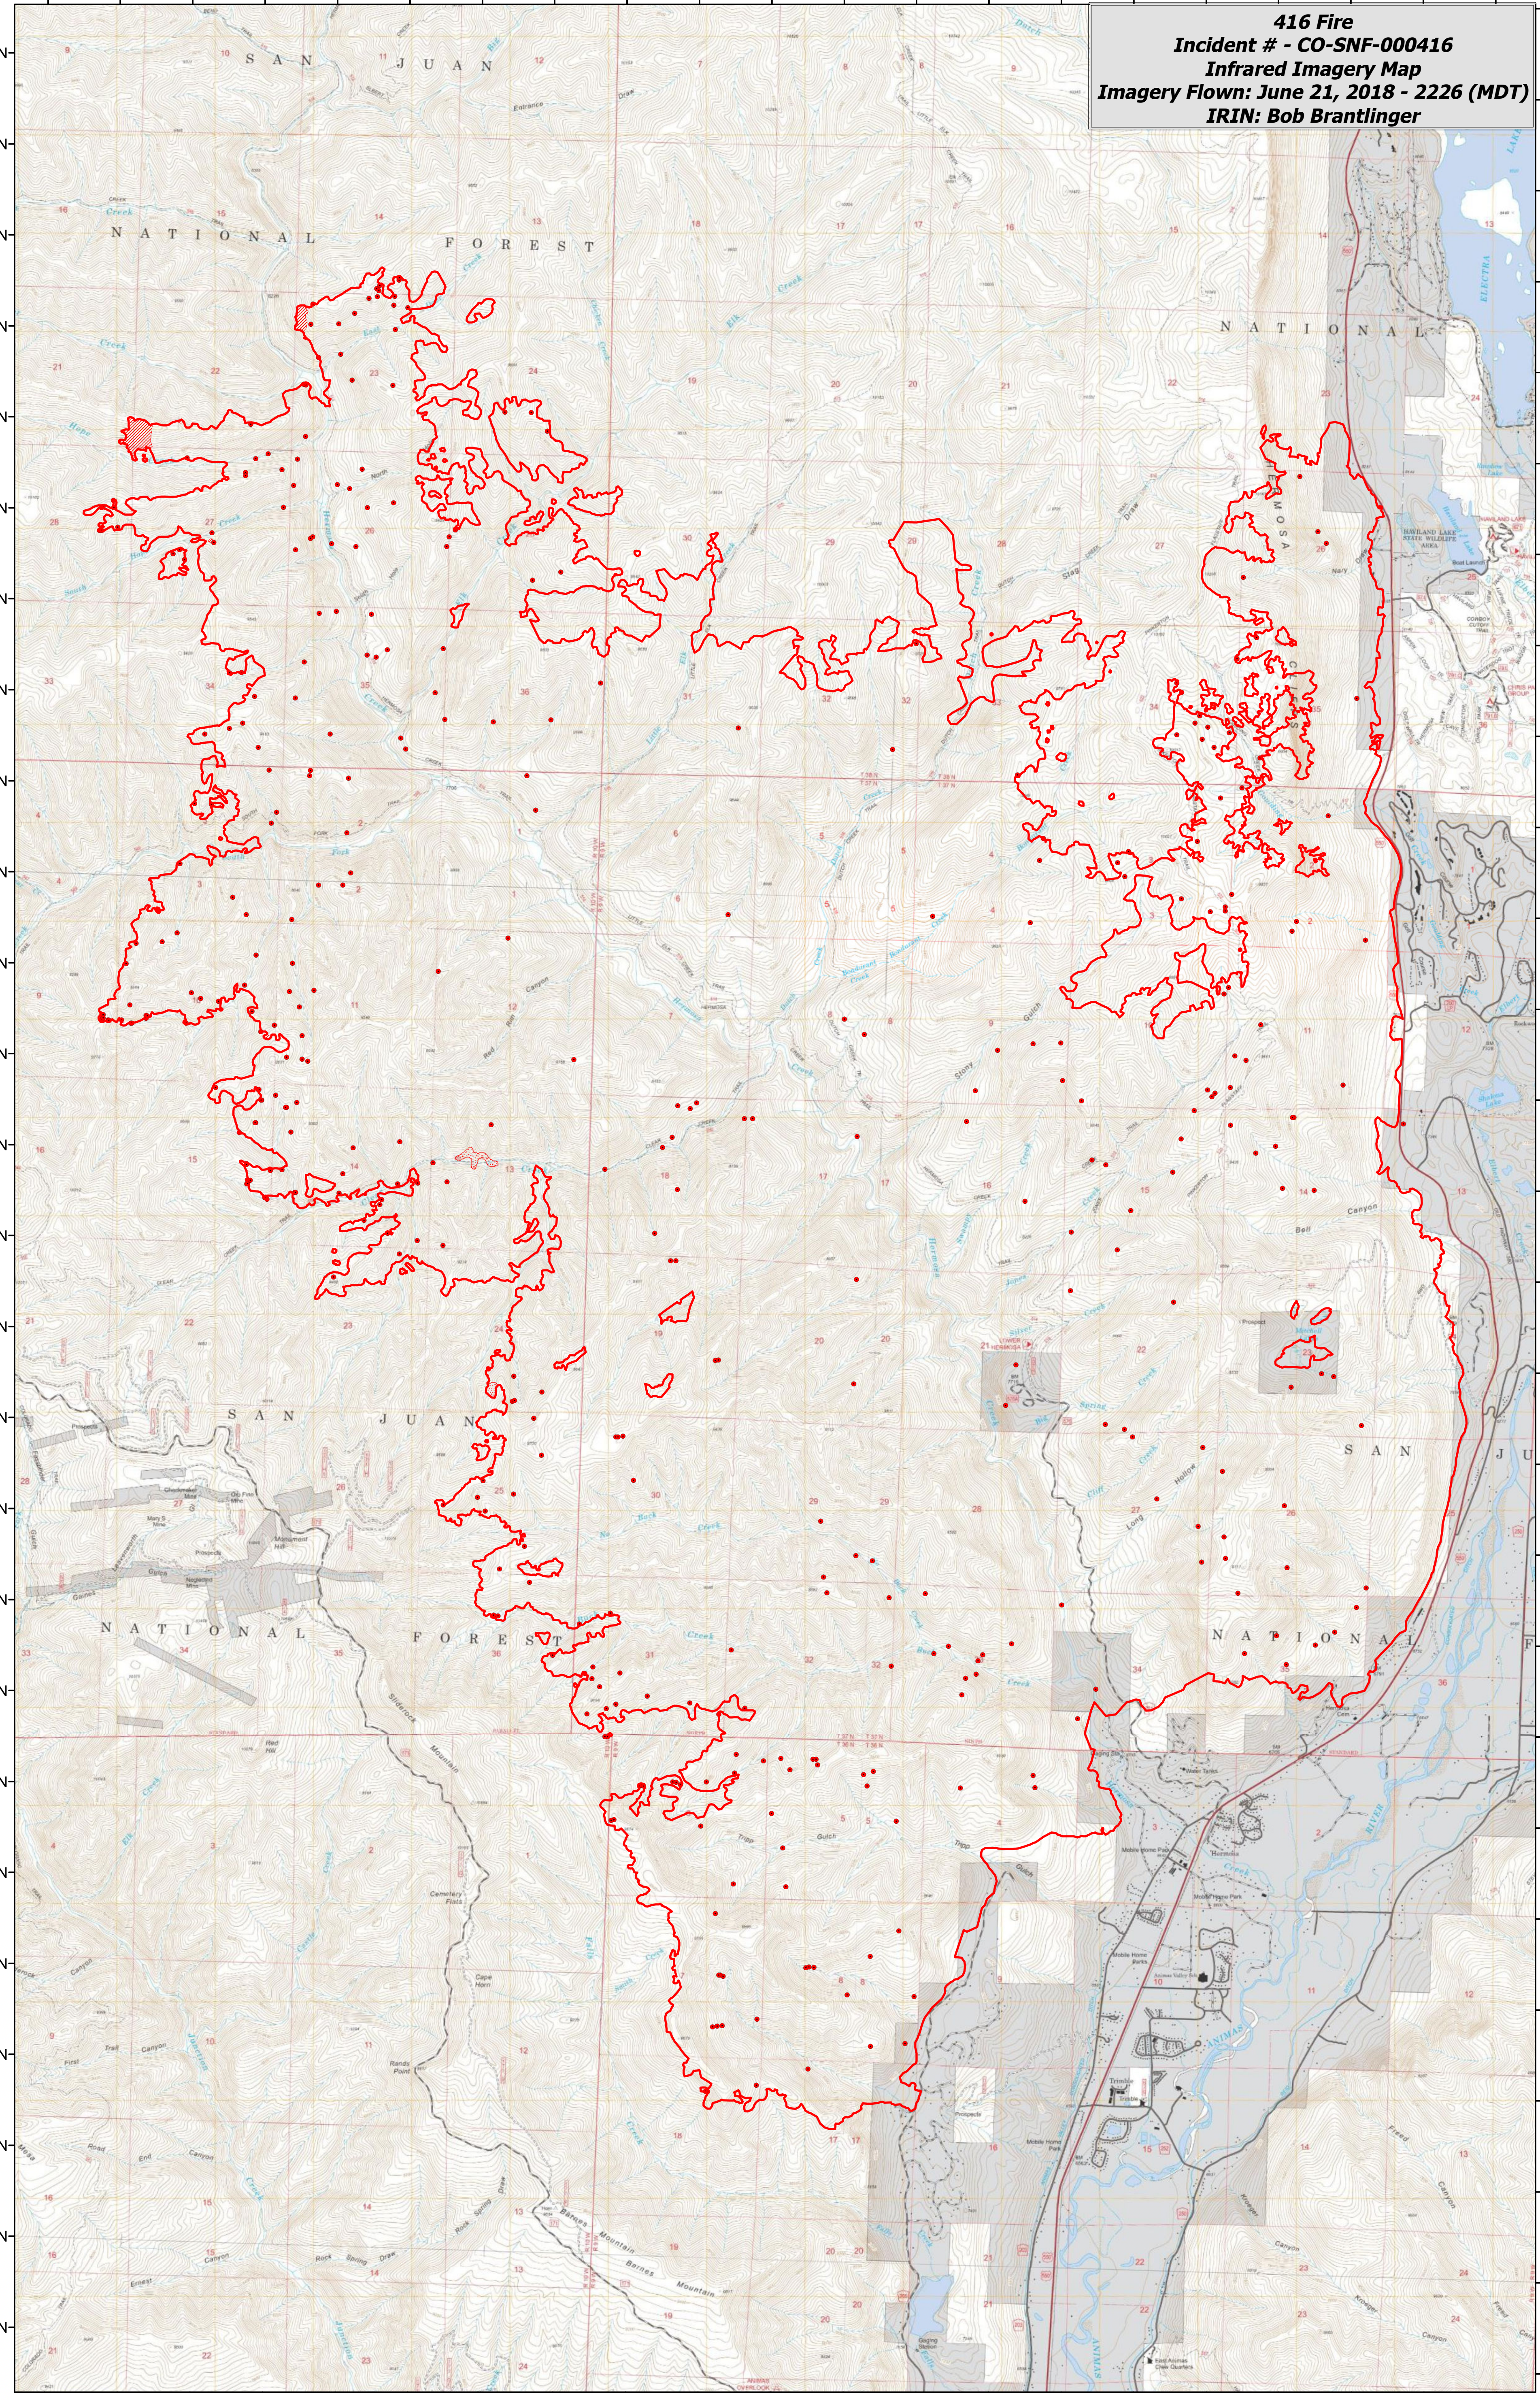

107°58'30"W 107°57'30"W 107°56'30"W 107°55'30"W 107°54'30"W 107°53'30"W 107°52'30"W 107°51'30"W 107°50'30"W 107°49'30"W 107°48'30"W

416 Fire
Incident # - CO-SNF-000416
Infrared Imagery Map
Imagery Flown: June 21, 2018 - 2226 (MDT)
IRIN: Bob Brantlinger

Legend

 Heat Perimeter	 Isolated Heat Source
 Intense Heat	 Scattered Heat Source