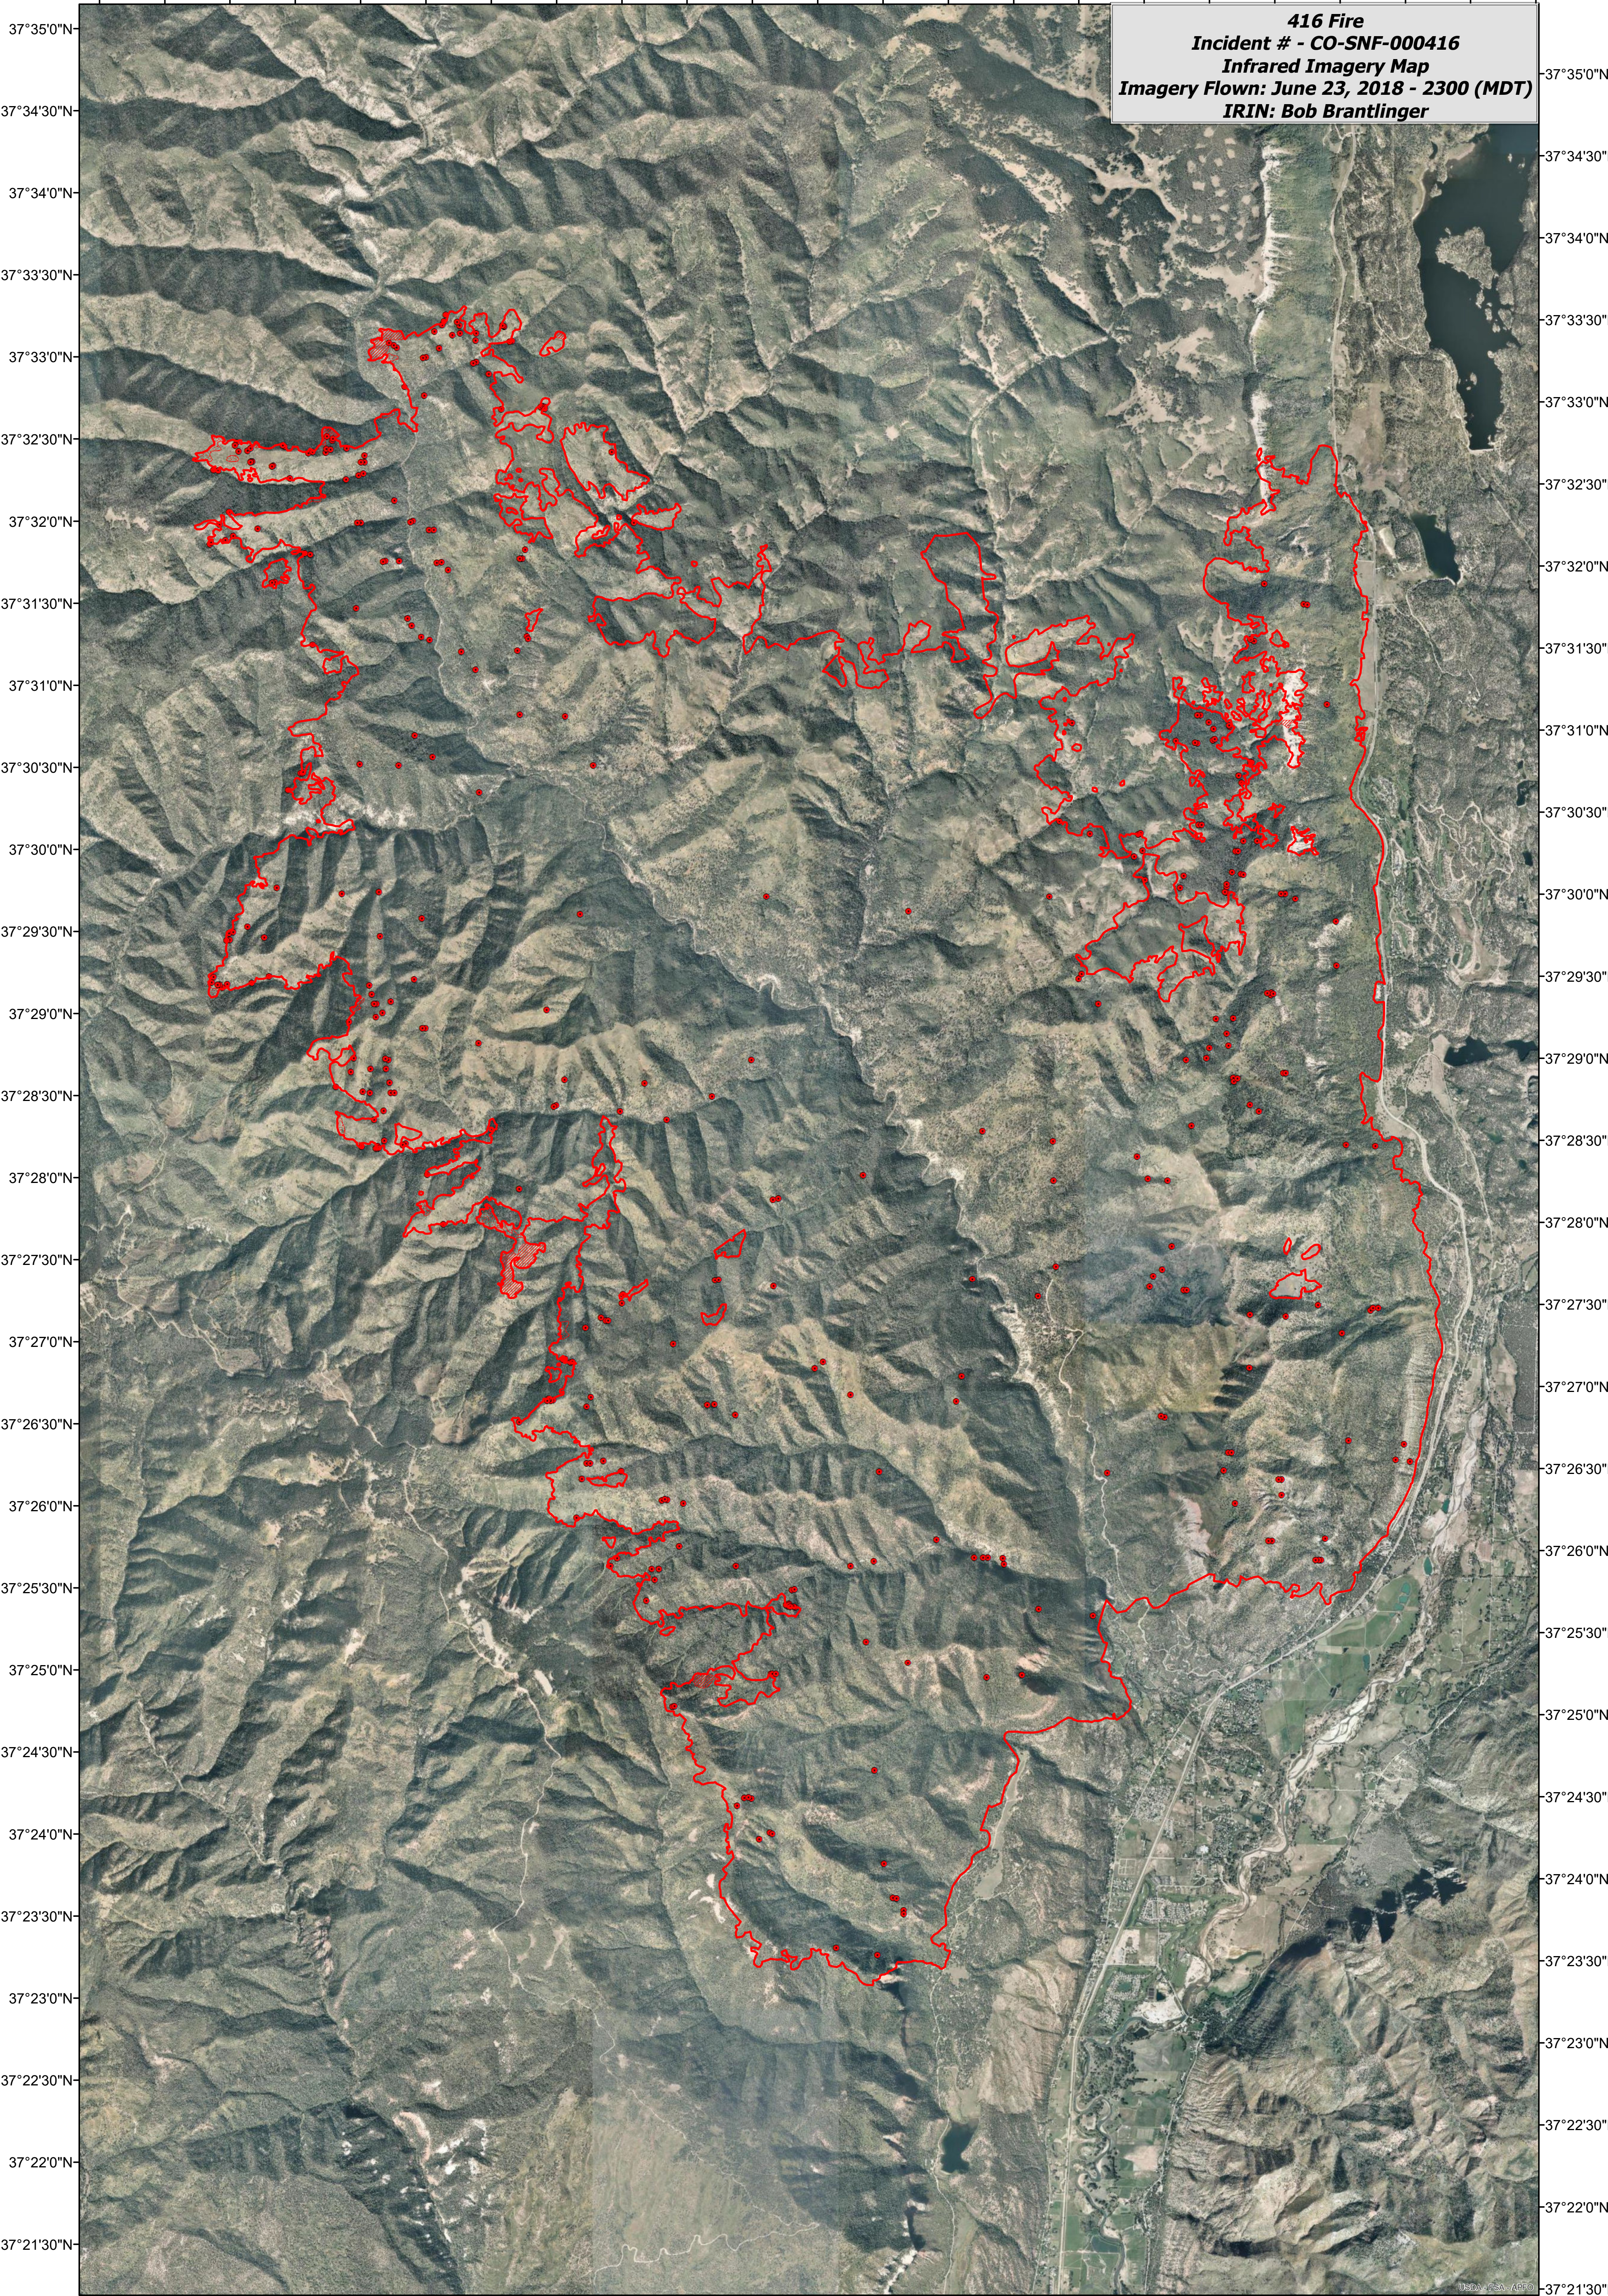

107°59'0"W 107°58'0"W 107°57'0"W 107°56'0"W 107°55'0"W 107°54'0"W 107°53'0"W 107°52'0"W 107°51'0"W 107°50'0"W 107°49'0"W 107°48'0"W

416 Fire
Incident # - CO-SNF-000416
Infrared Imagery Map
Imagery Flown: June 23, 2018 - 2300 (MDT)
IRIN: Bob Brantlinger

Legend

	Heat Perimeter		Isolated Heat Source
	Intense Heat		Scattered Heat Source