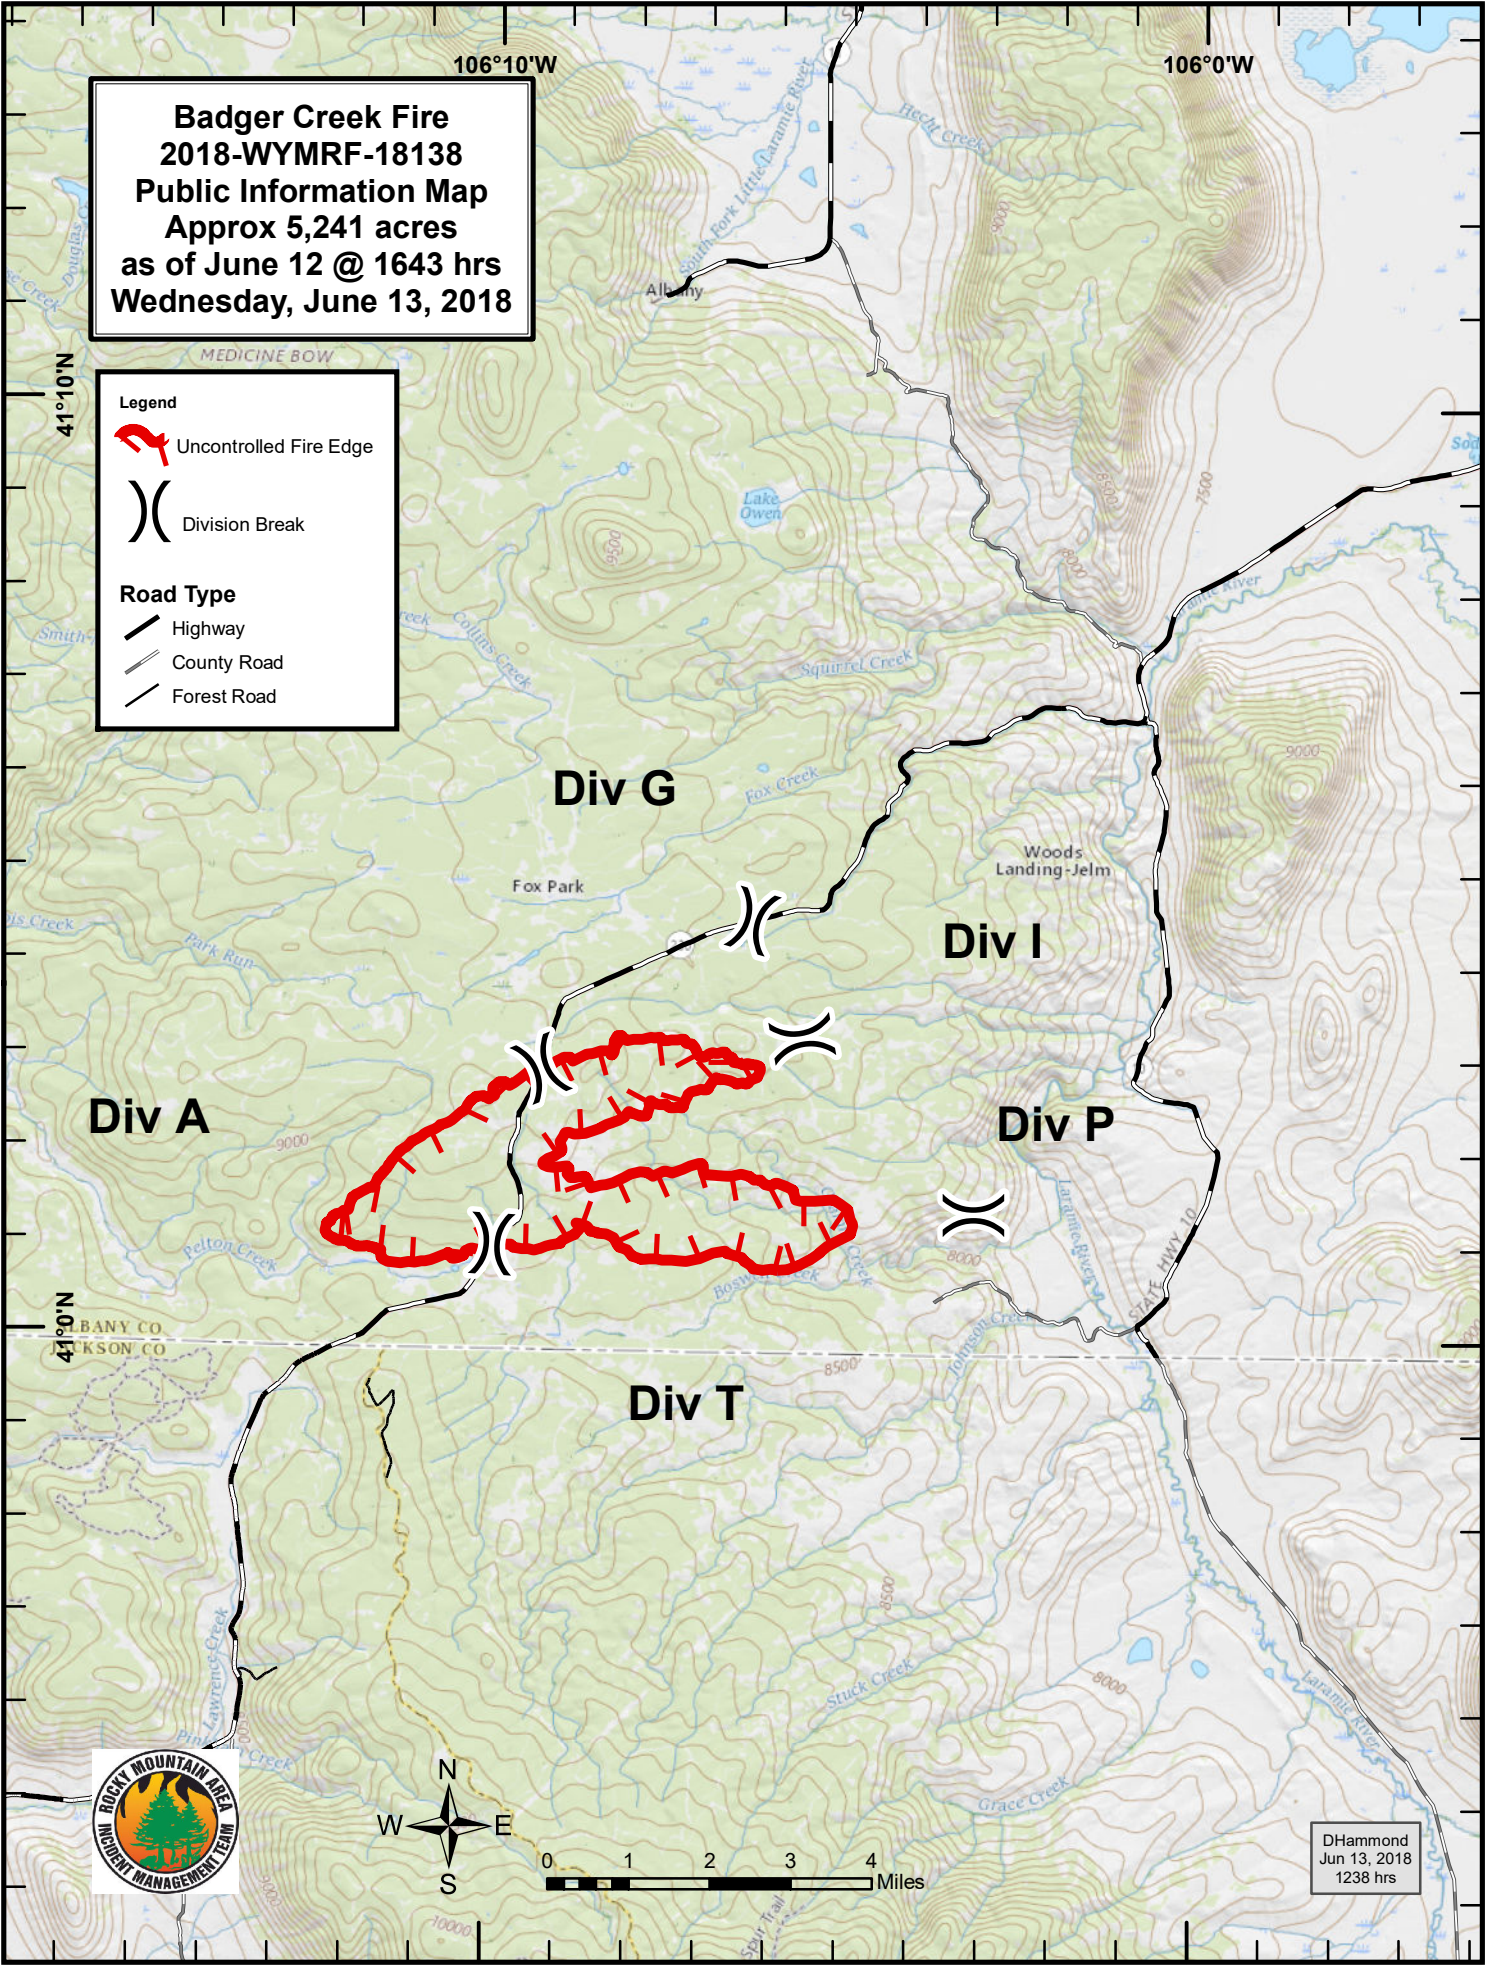

**Badger Creek Fire
2018-WYMRF-18138
Public Information Map
Approx 5,241 acres
as of June 12 @ 1643 hrs
Wednesday, June 13, 2018**

Legend

-  Uncontrolled Fire Edge
-  Division Break

Road Type

-  Highway
-  County Road
-  Forest Road

DHammond
Jun 13, 2018
1238 hrs