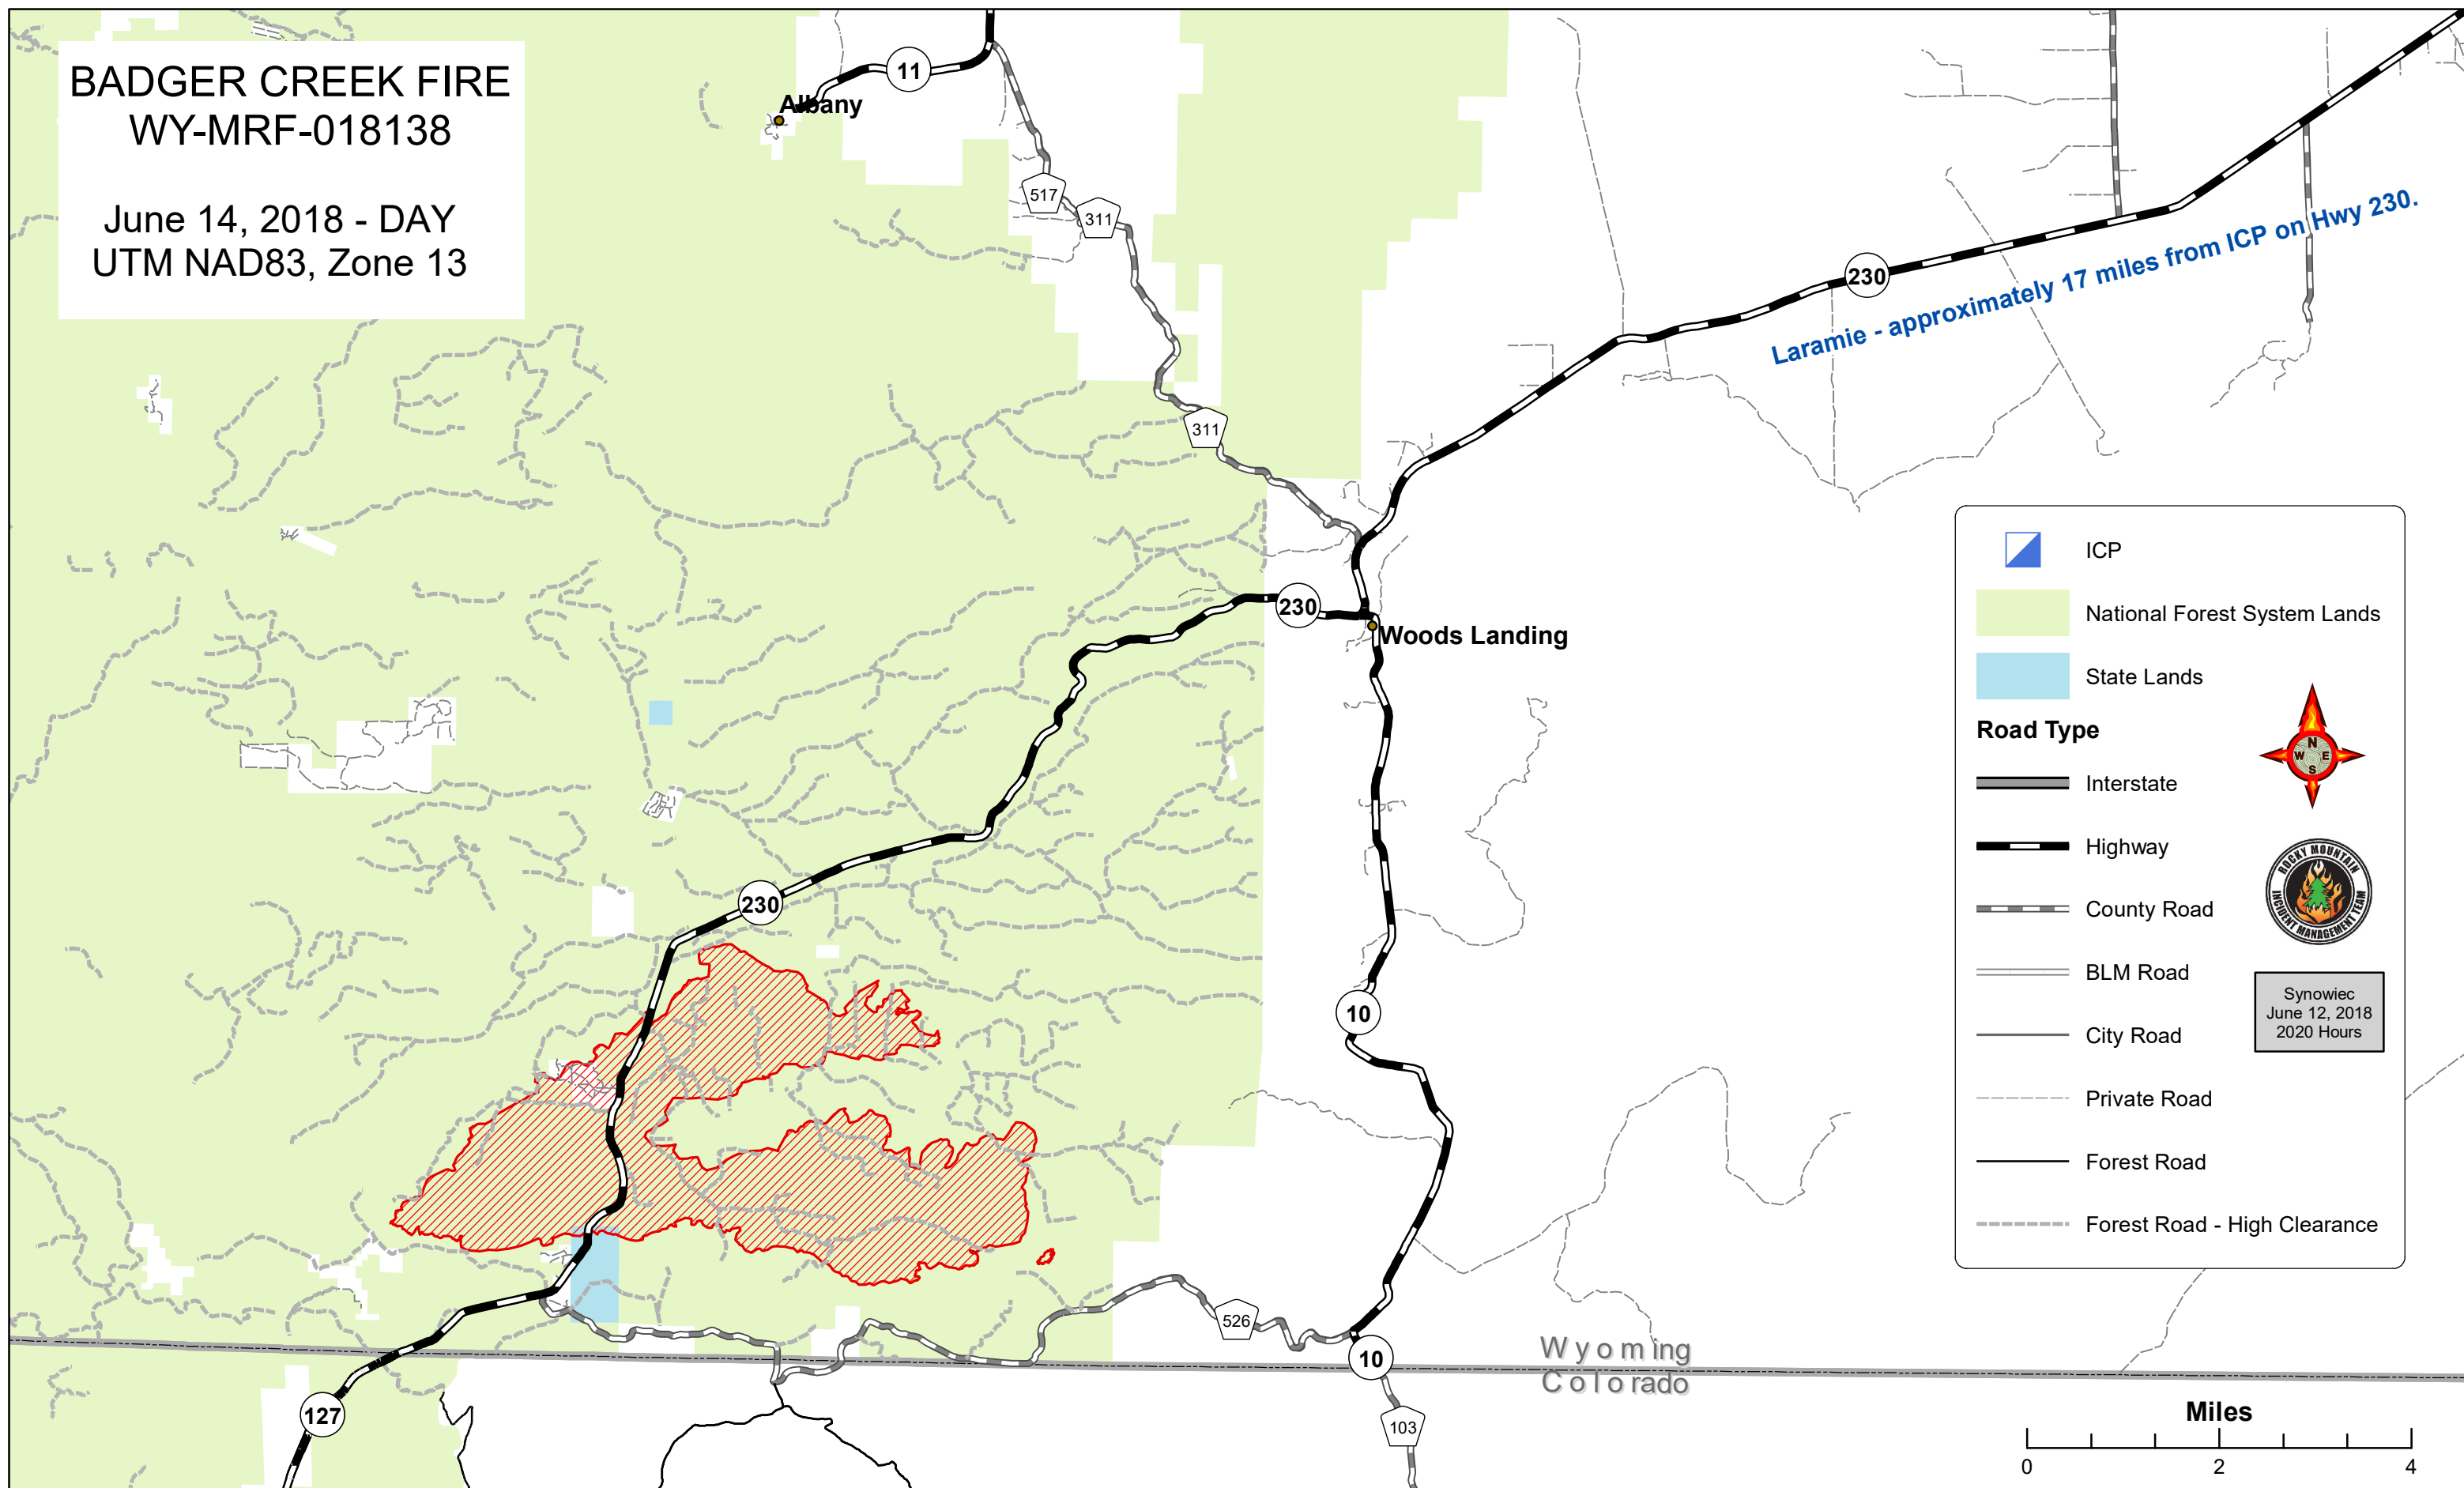

TRANSPORTATION

ICP is located at the Harmony School, 20 Lewis Road, Laramie.

BADGER CREEK FIRE
WY-MRF-018138

June 14, 2018 - DAY
UTM NAD83, Zone 13

Laramie - approximately 17 miles from ICP on Hwy 230.

Legend

- ICP
- National Forest System Lands
- State Lands
- Road Type**
 - Interstate
 - Highway
 - County Road
 - BLM Road
 - City Road
 - Private Road
 - Forest Road
 - Forest Road - High Clearance

Synowiec
June 12, 2018
20:20 Hours