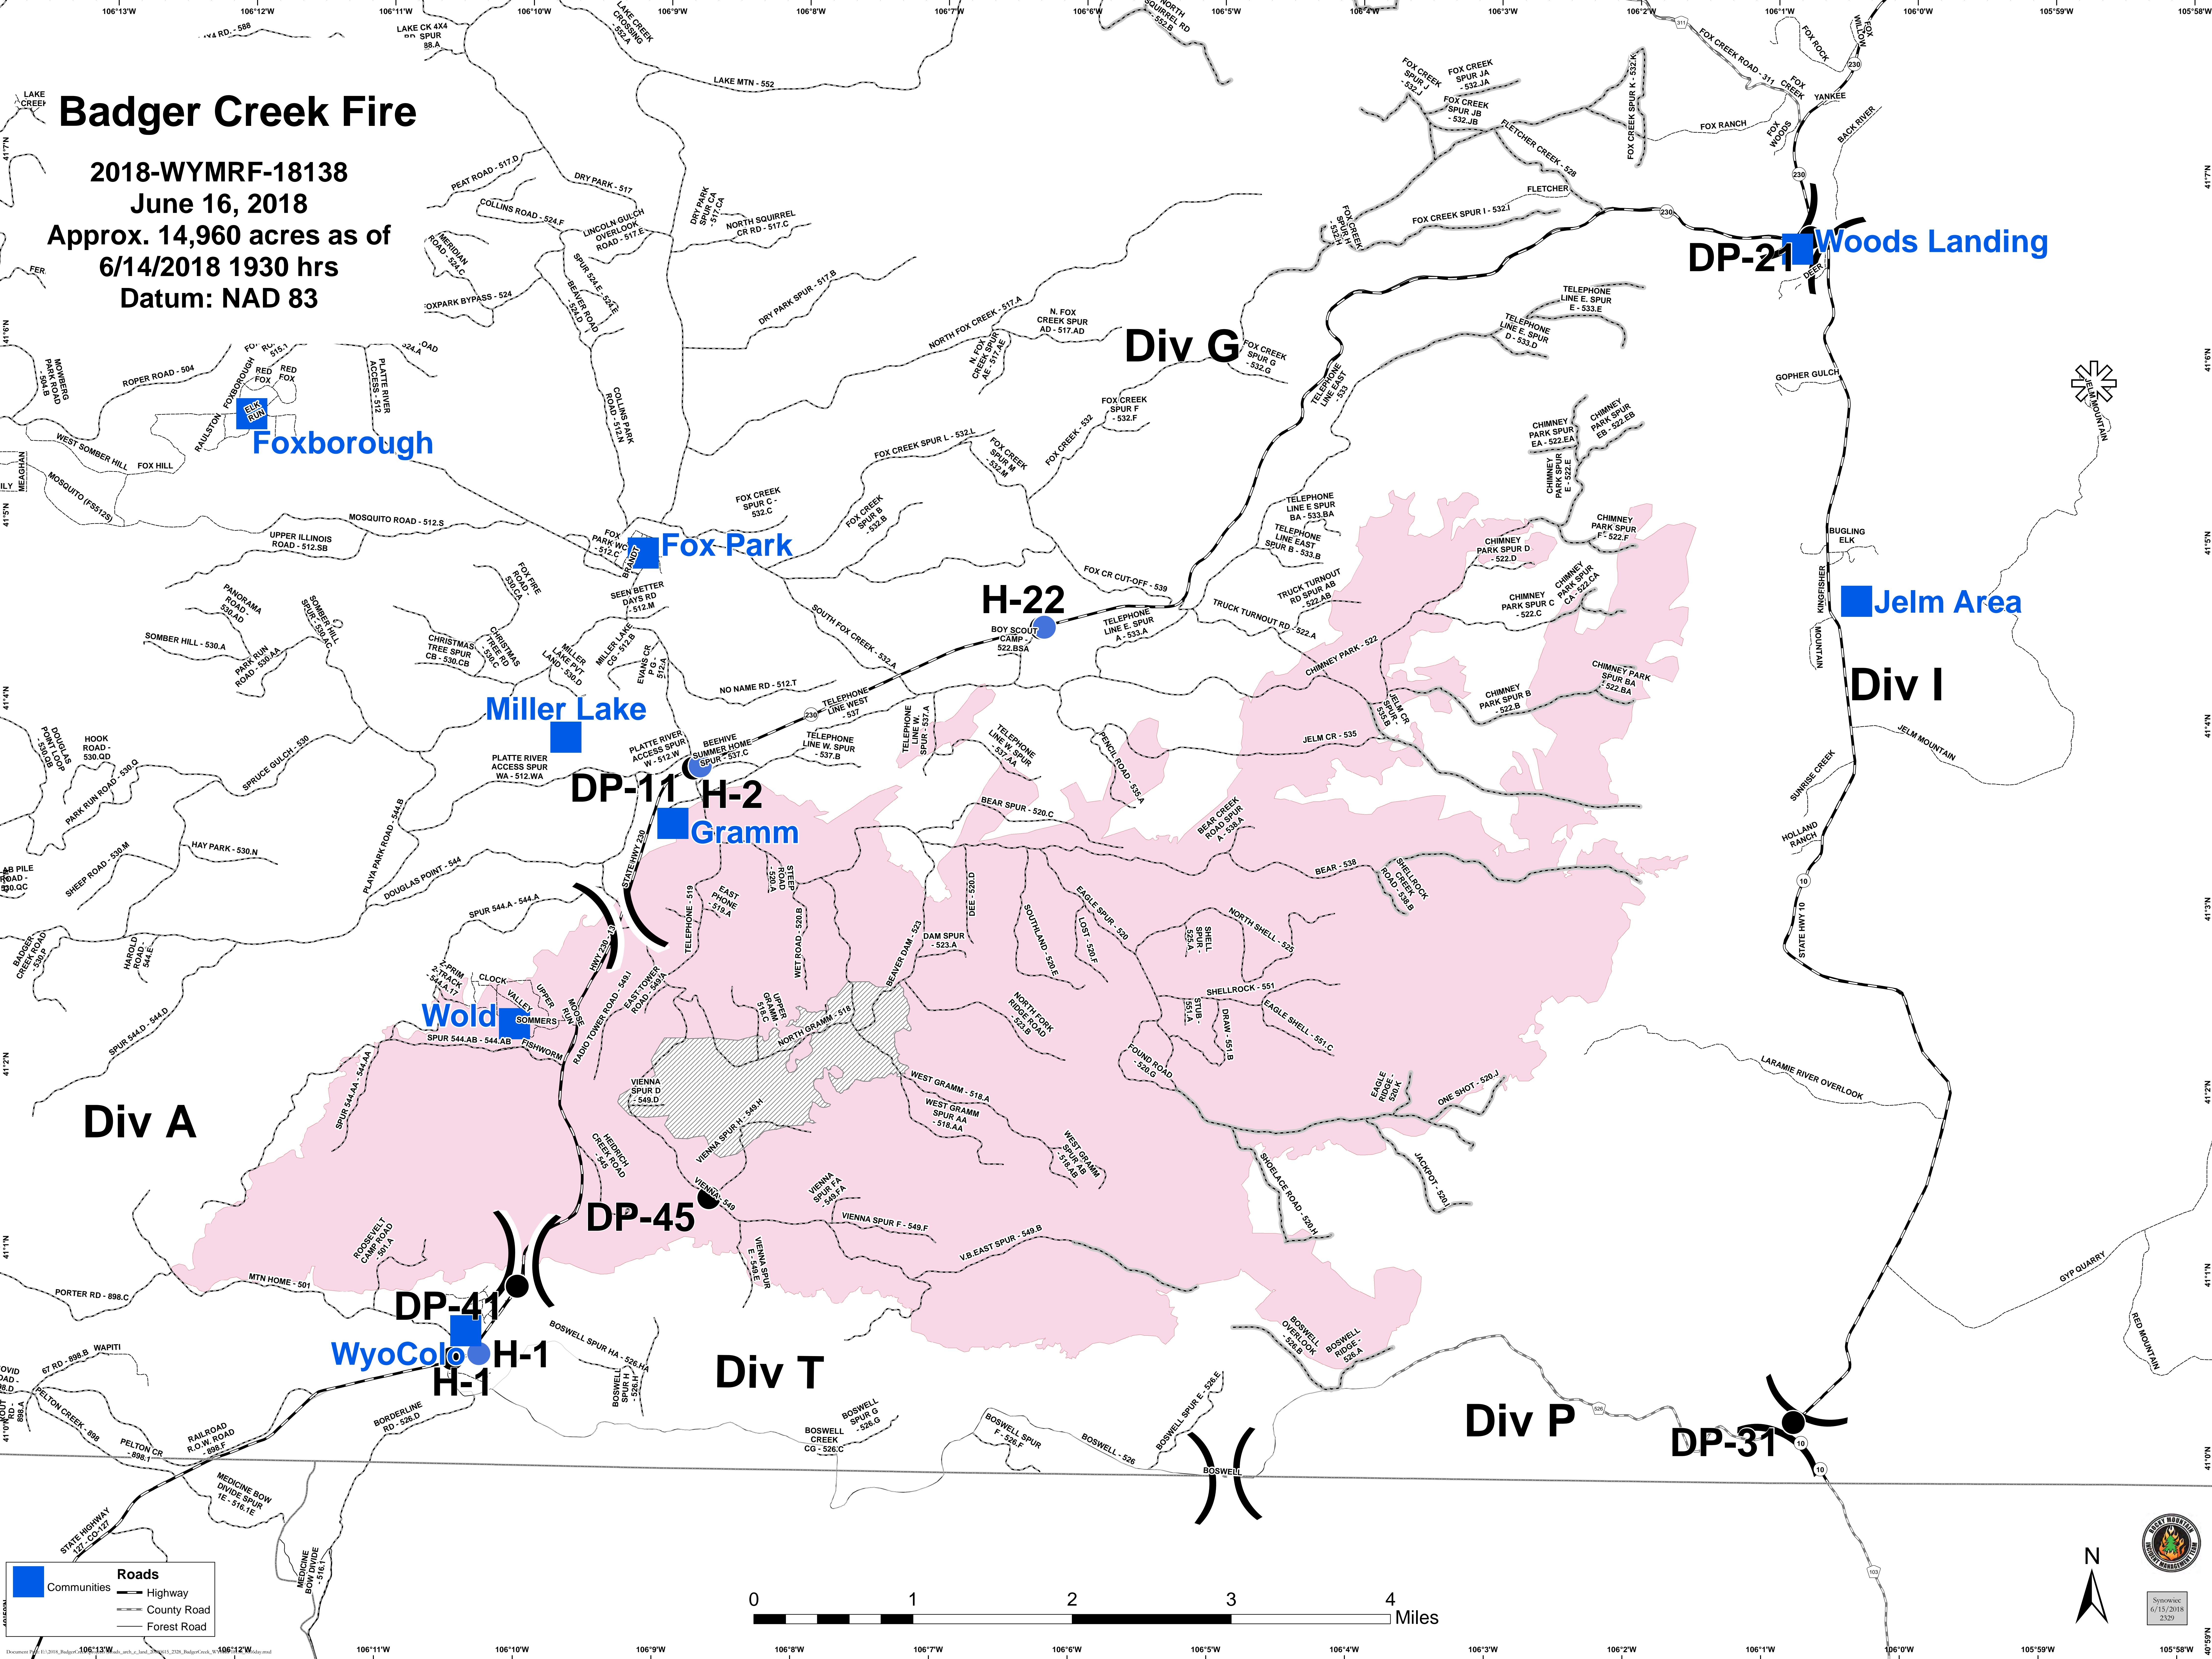

Badger Creek Fire

2018-WYMRP-18138

June 16, 2018

Approx. 14,960 acres as of
6/14/2018 1930 hrs

Datum: NAD 83

Foxborough

DP-21 Woods Landing

Fox Park

Div G

Jelm Area

Miller Lake

H-22

Div I

DP-11

H-2
Gramm

Div A

Roads

- Highway
- County Road
- Forest Road

Communities

6/15/2018
2329