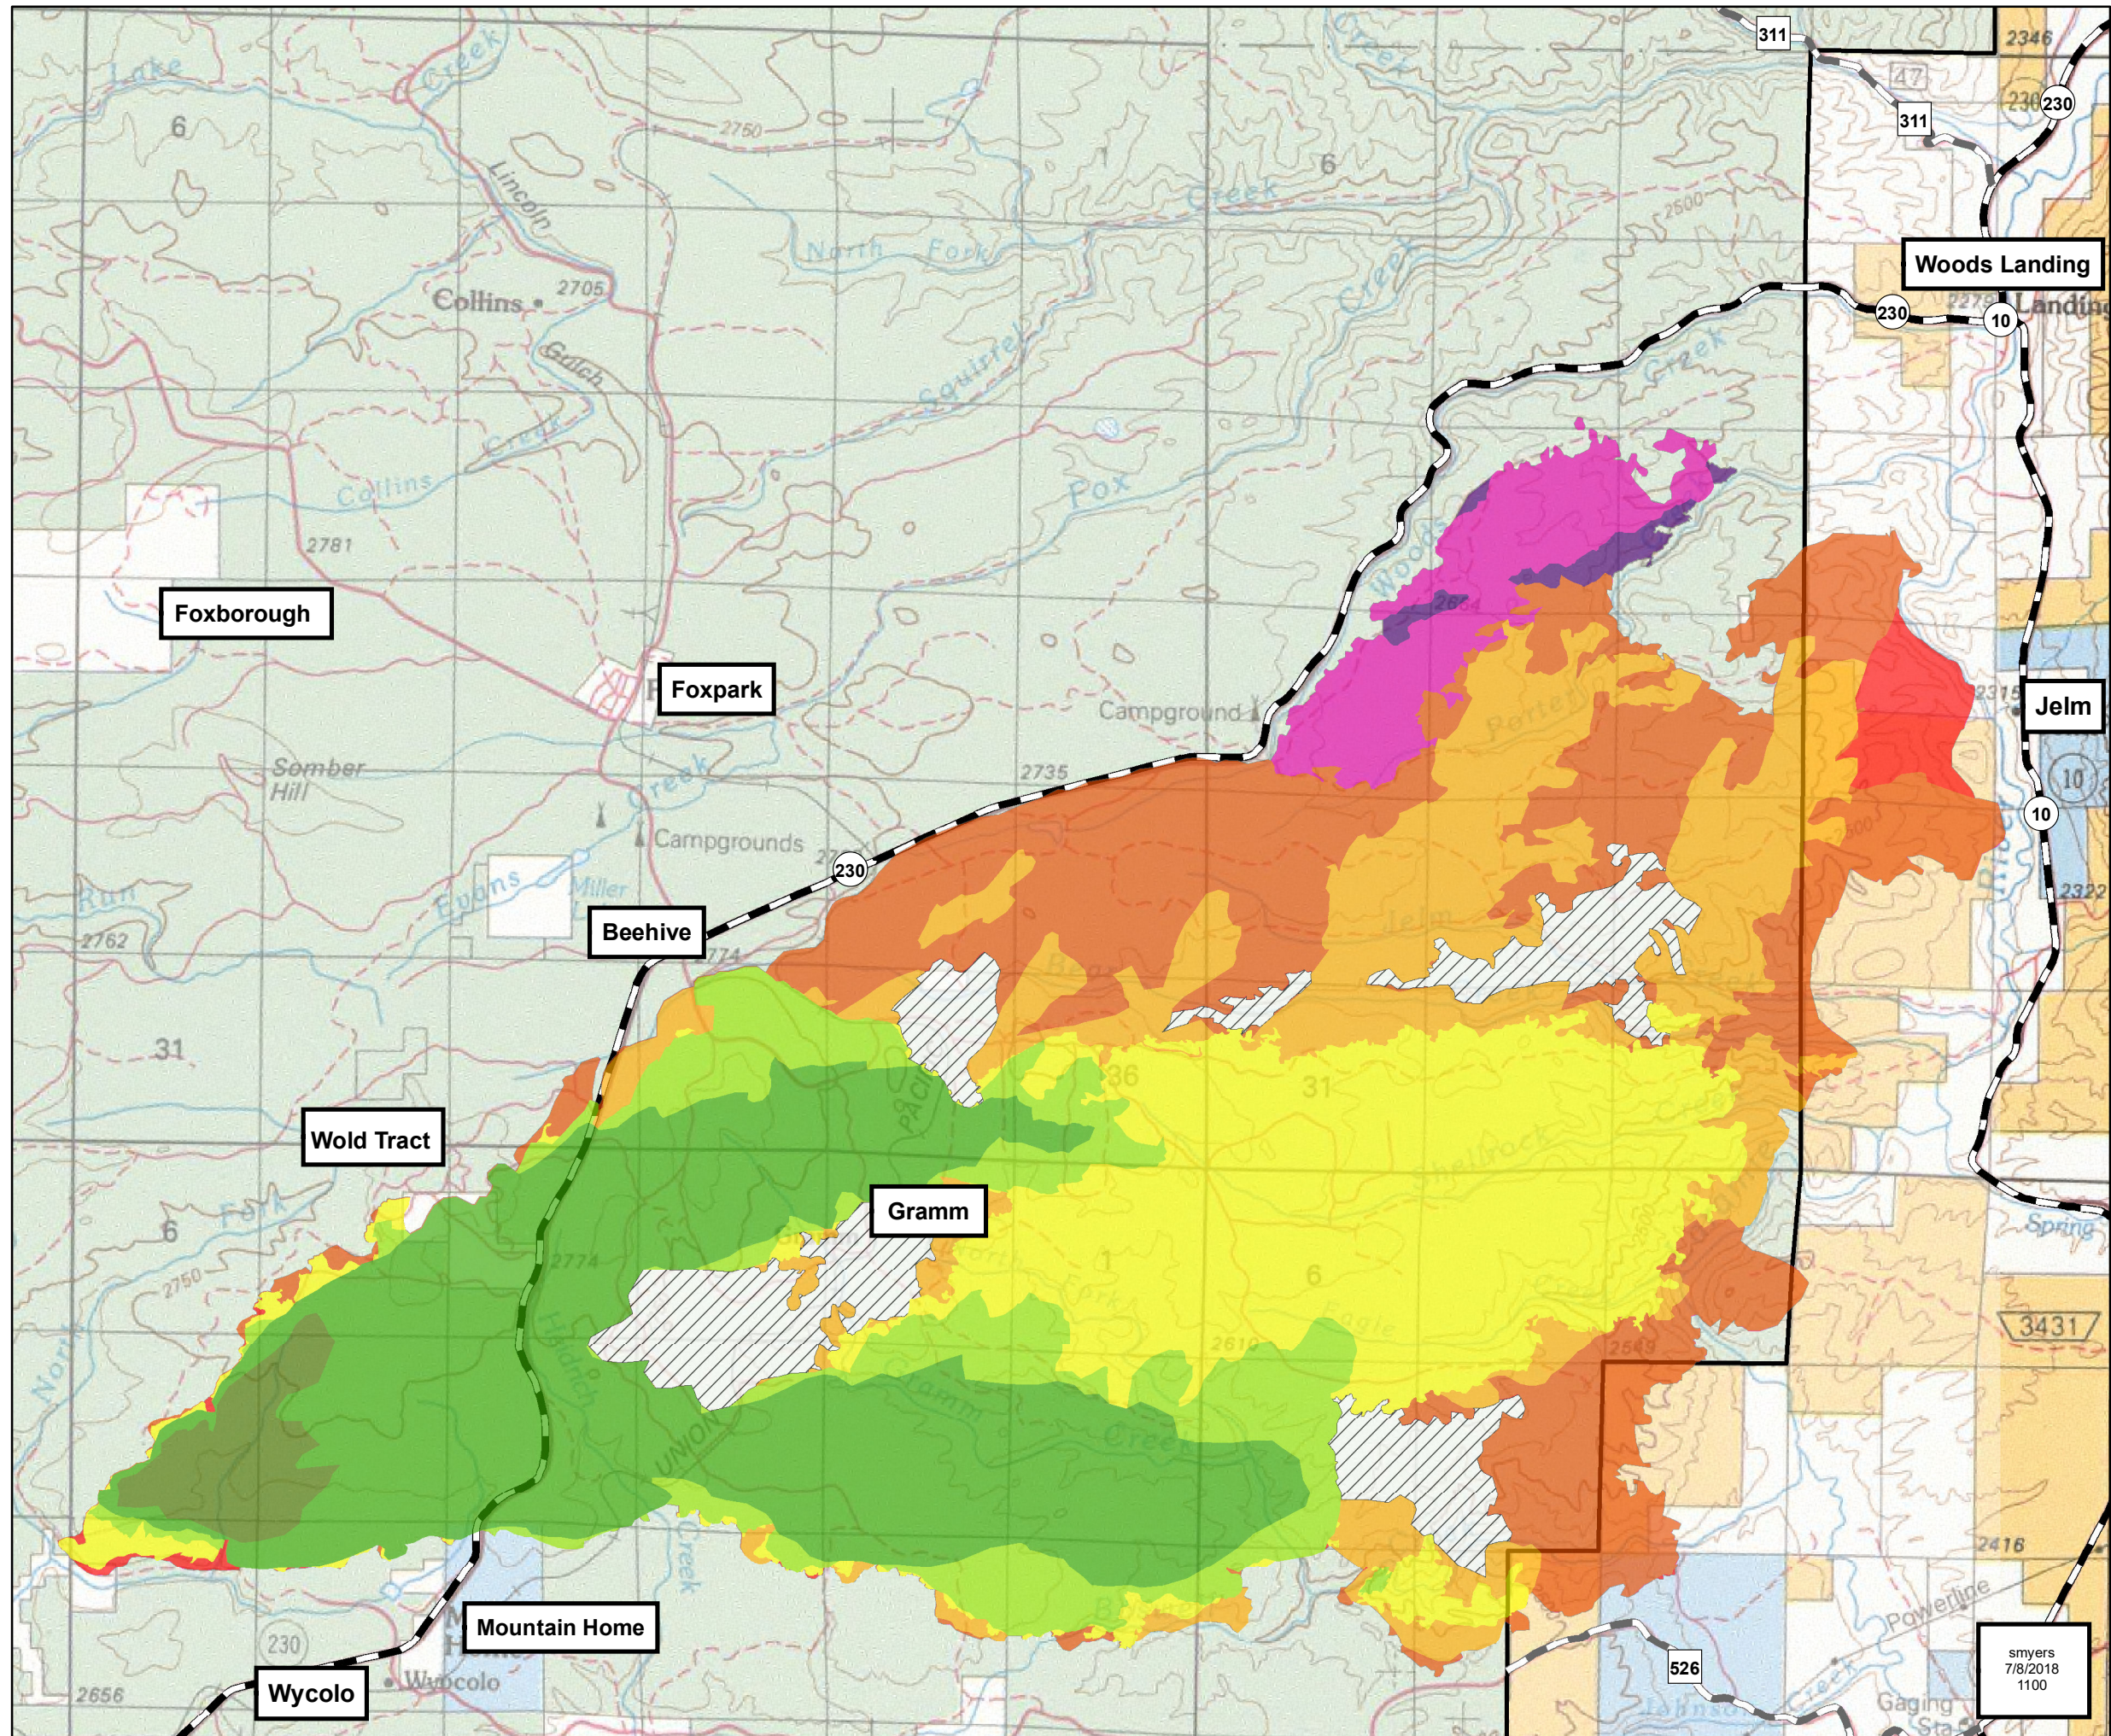

**Badger Creek Fire
Fire Progression
2018-WYMRF-18138
Approx. 21,310 acres
July 8th 2018
90% Containment
Datum: NAD 1983**

Progression Date	Growth Acres	Total Acres
June 11	1,000	1,000
June 12	4,250	5,250
June 13	1,784	7,034
June 14	4,158	11,192
June 15	3,768	14,960
June 16	5,128	20,088
June 19	269	20,357
June 28	443	20,800
After July 2	510	21,310

0 0.325 0.65 1.3 1.95 2.6 Miles

smyers
7/8/2018
1100