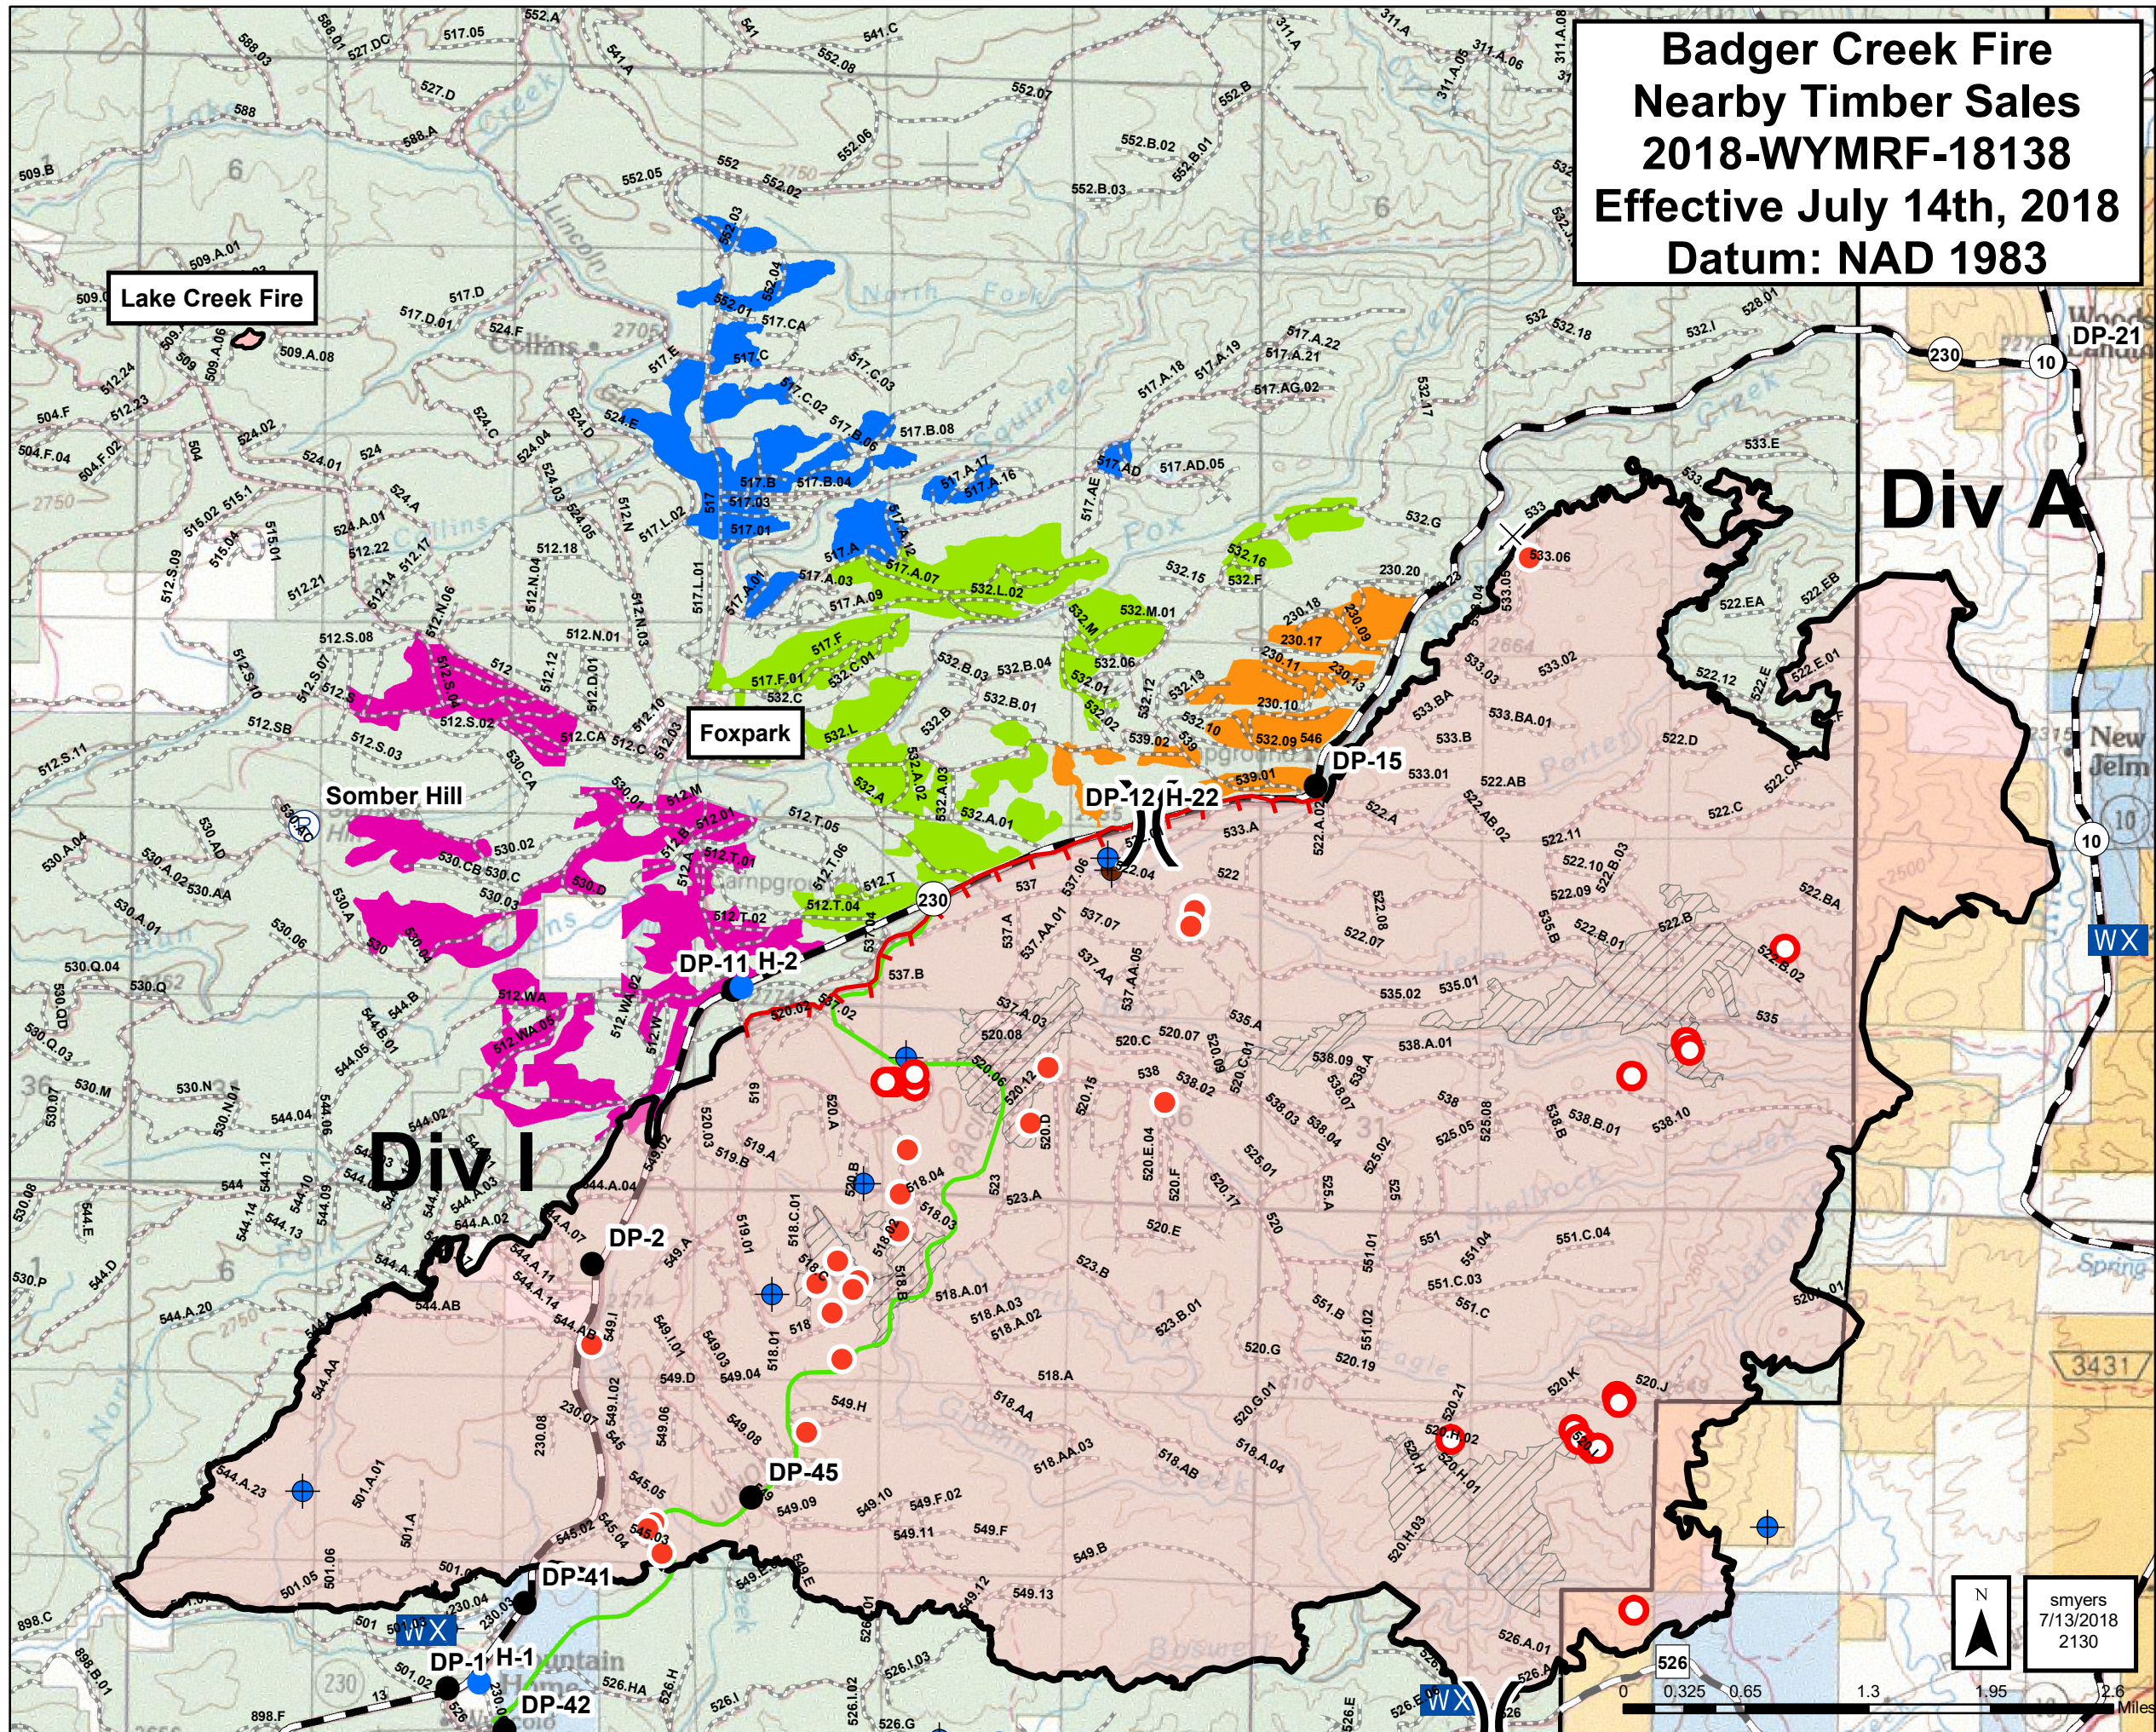

Legend

- US Hwy
- CapeFox
- FennecFox
- KitFox
- SwiftFox
- Incident Command Post
- Mobile Weather Unit
- Repeater
- Wildfire Daily Fire Perimeter
- Unburned Island
- Forest
- County
- State
- State Hwy
- Division Break
- WX
- Gravel Pit
- Dip Site
- Pump
- Drop Point
- Helispot

Badger Creek Fire
Nearby Timber Sales
2018-WYMRP-18138
Effective July 14th, 2018
Datum: NAD 1983

NO CELL COVERAGE
USE JELM MTN REPEATER OR
CALL OFFICE at 307-745-2300

Sale	Date	Crew	Field Contact	Cell Phone
Cape Fox	7/16-???	Enterprise		
Fennec Fox	7/9-7/13	Botany, Hydro, Arch Timber (Cruise)	Abby Filkoski	586-303-7039
Kit Fox	7/9-7/20	Enterprise	Joshua Gerlott	717-808-0518
Swift Fox	7/9-7/13	Botany, Hydro, Arch Timber (Cruise)	Abby Filkoski	586-303-7039
		Timber (Paint)	Joshua Gerlott	717-808-0518