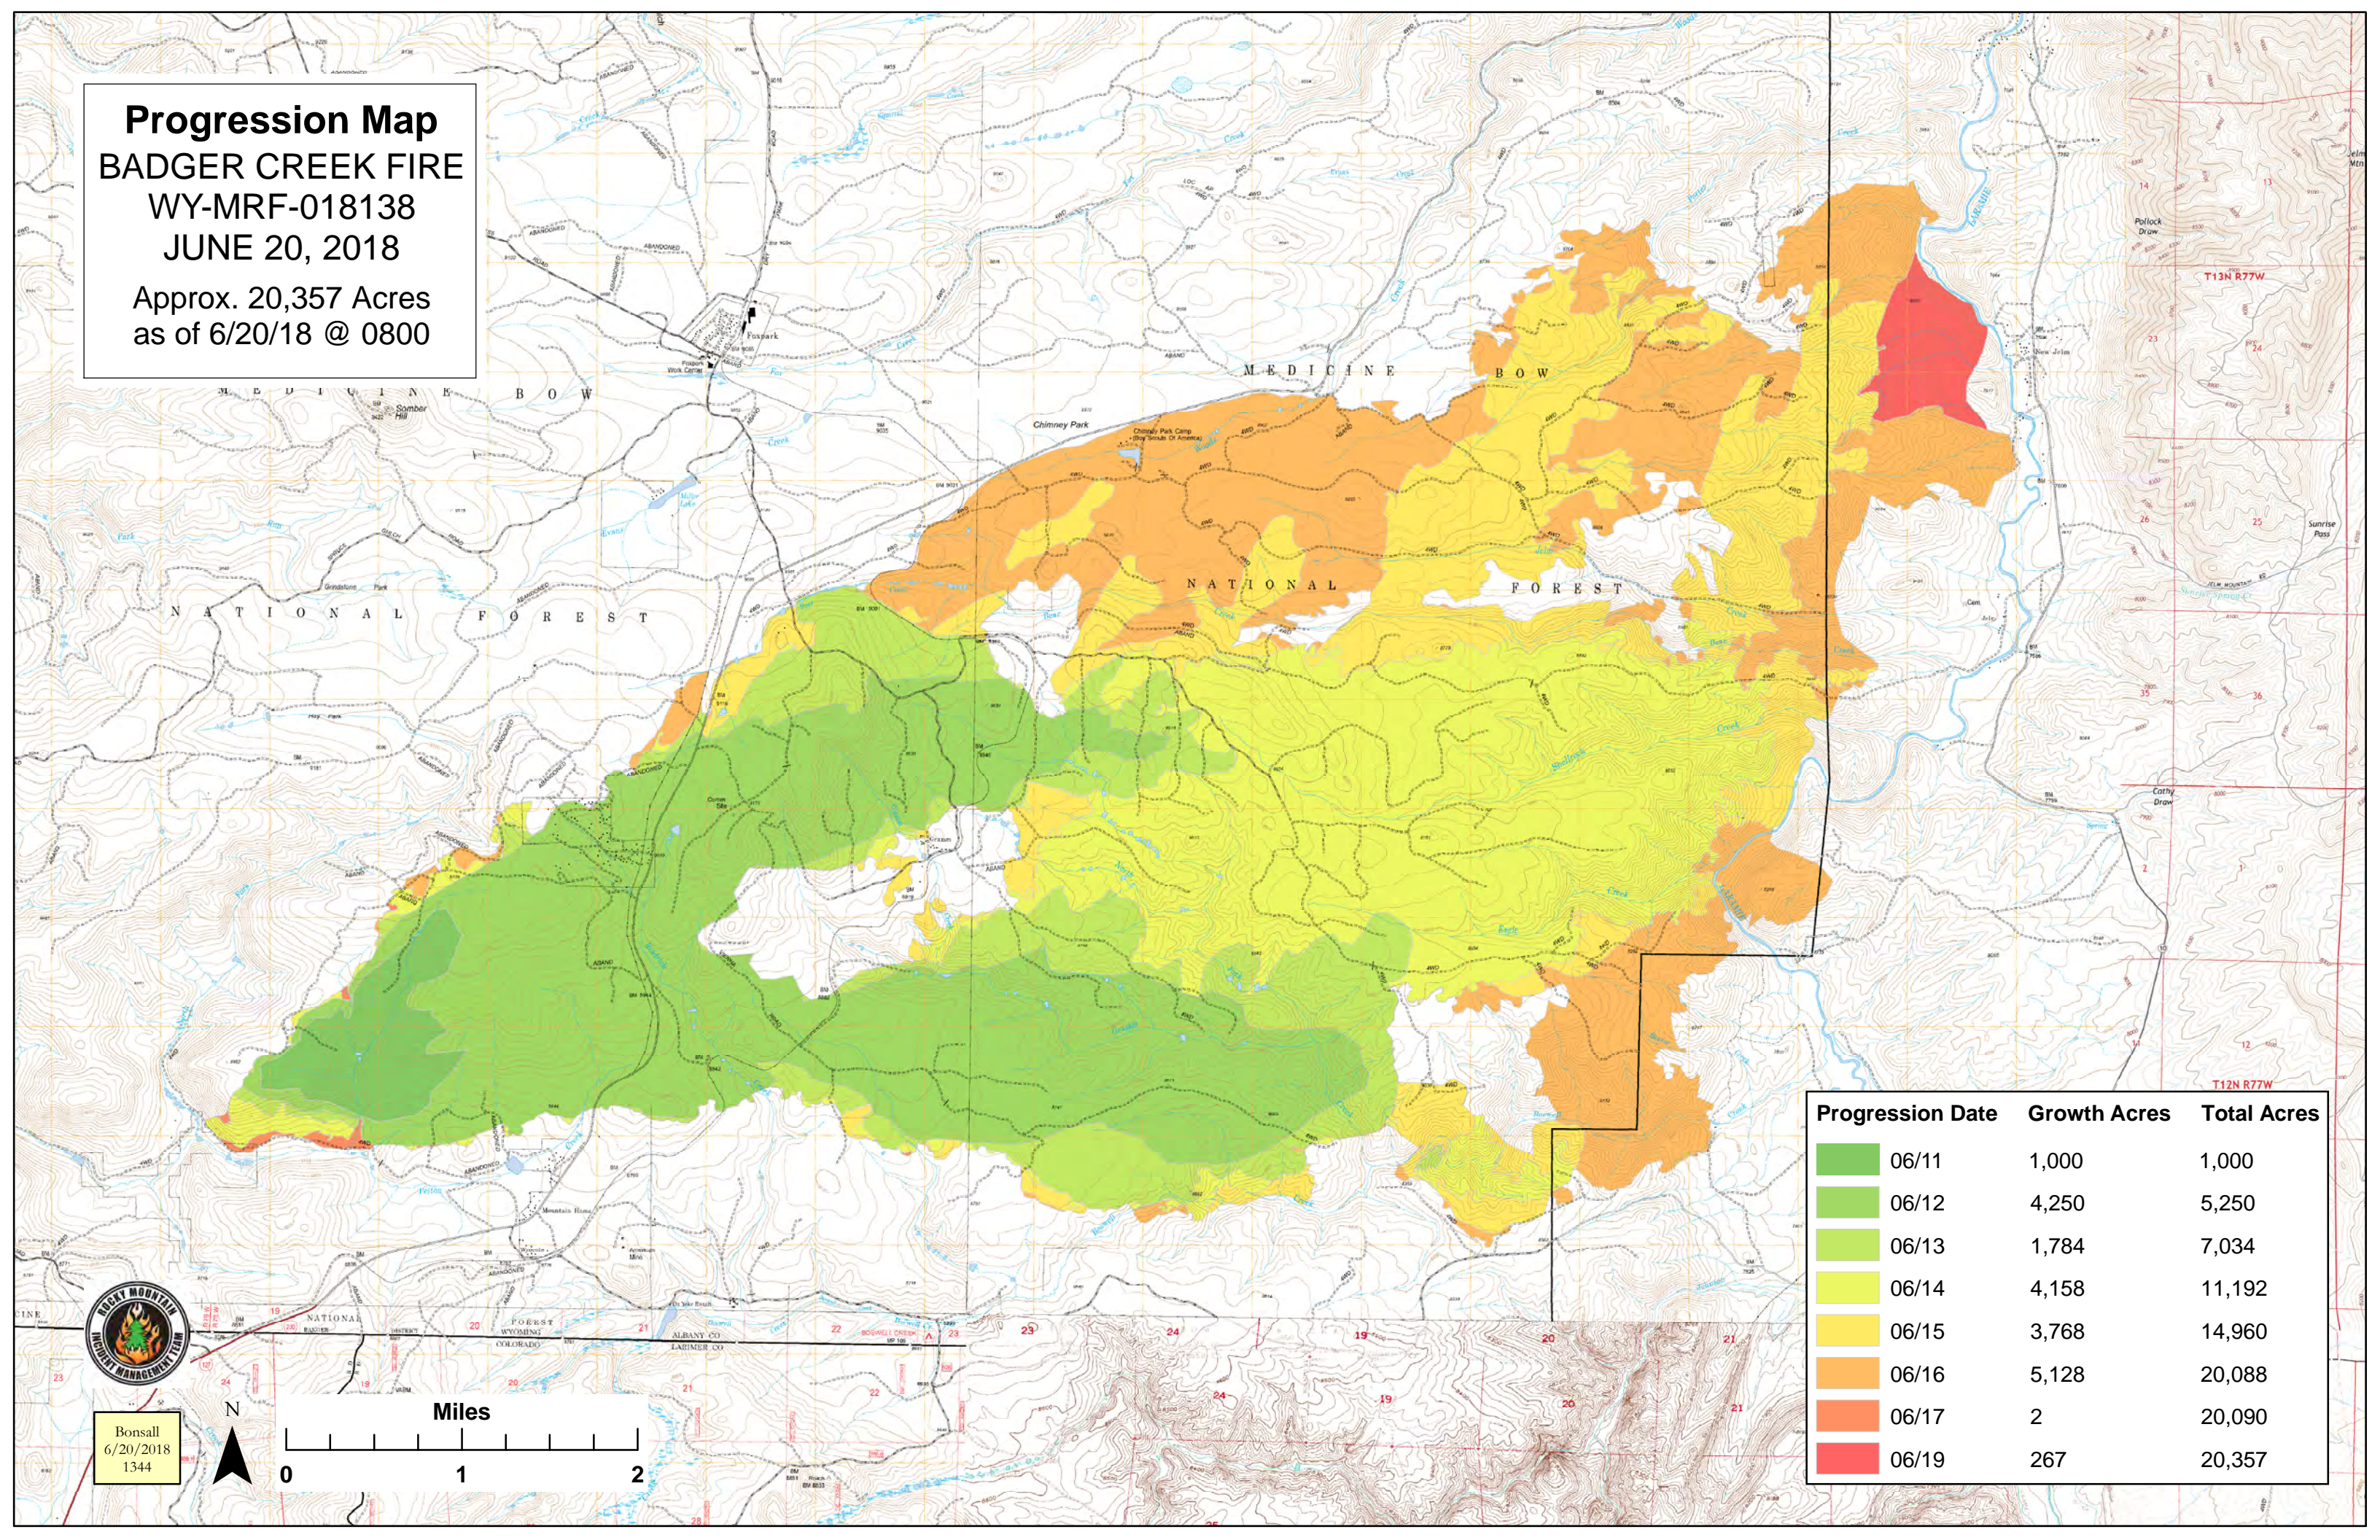

Progression Map
BADGER CREEK FIRE
WY-MRF-018138
JUNE 20, 2018
 Approx. 20,357 Acres
 as of 6/20/18 @ 0800

Progression Date	Growth Acres	Total Acres
06/11	1,000	1,000
06/12	4,250	5,250
06/13	1,784	7,034
06/14	4,158	11,192
06/15	3,768	14,960
06/16	5,128	20,088
06/17	2	20,090
06/19	267	20,357

Bonsall
 6/20/2018
 1344