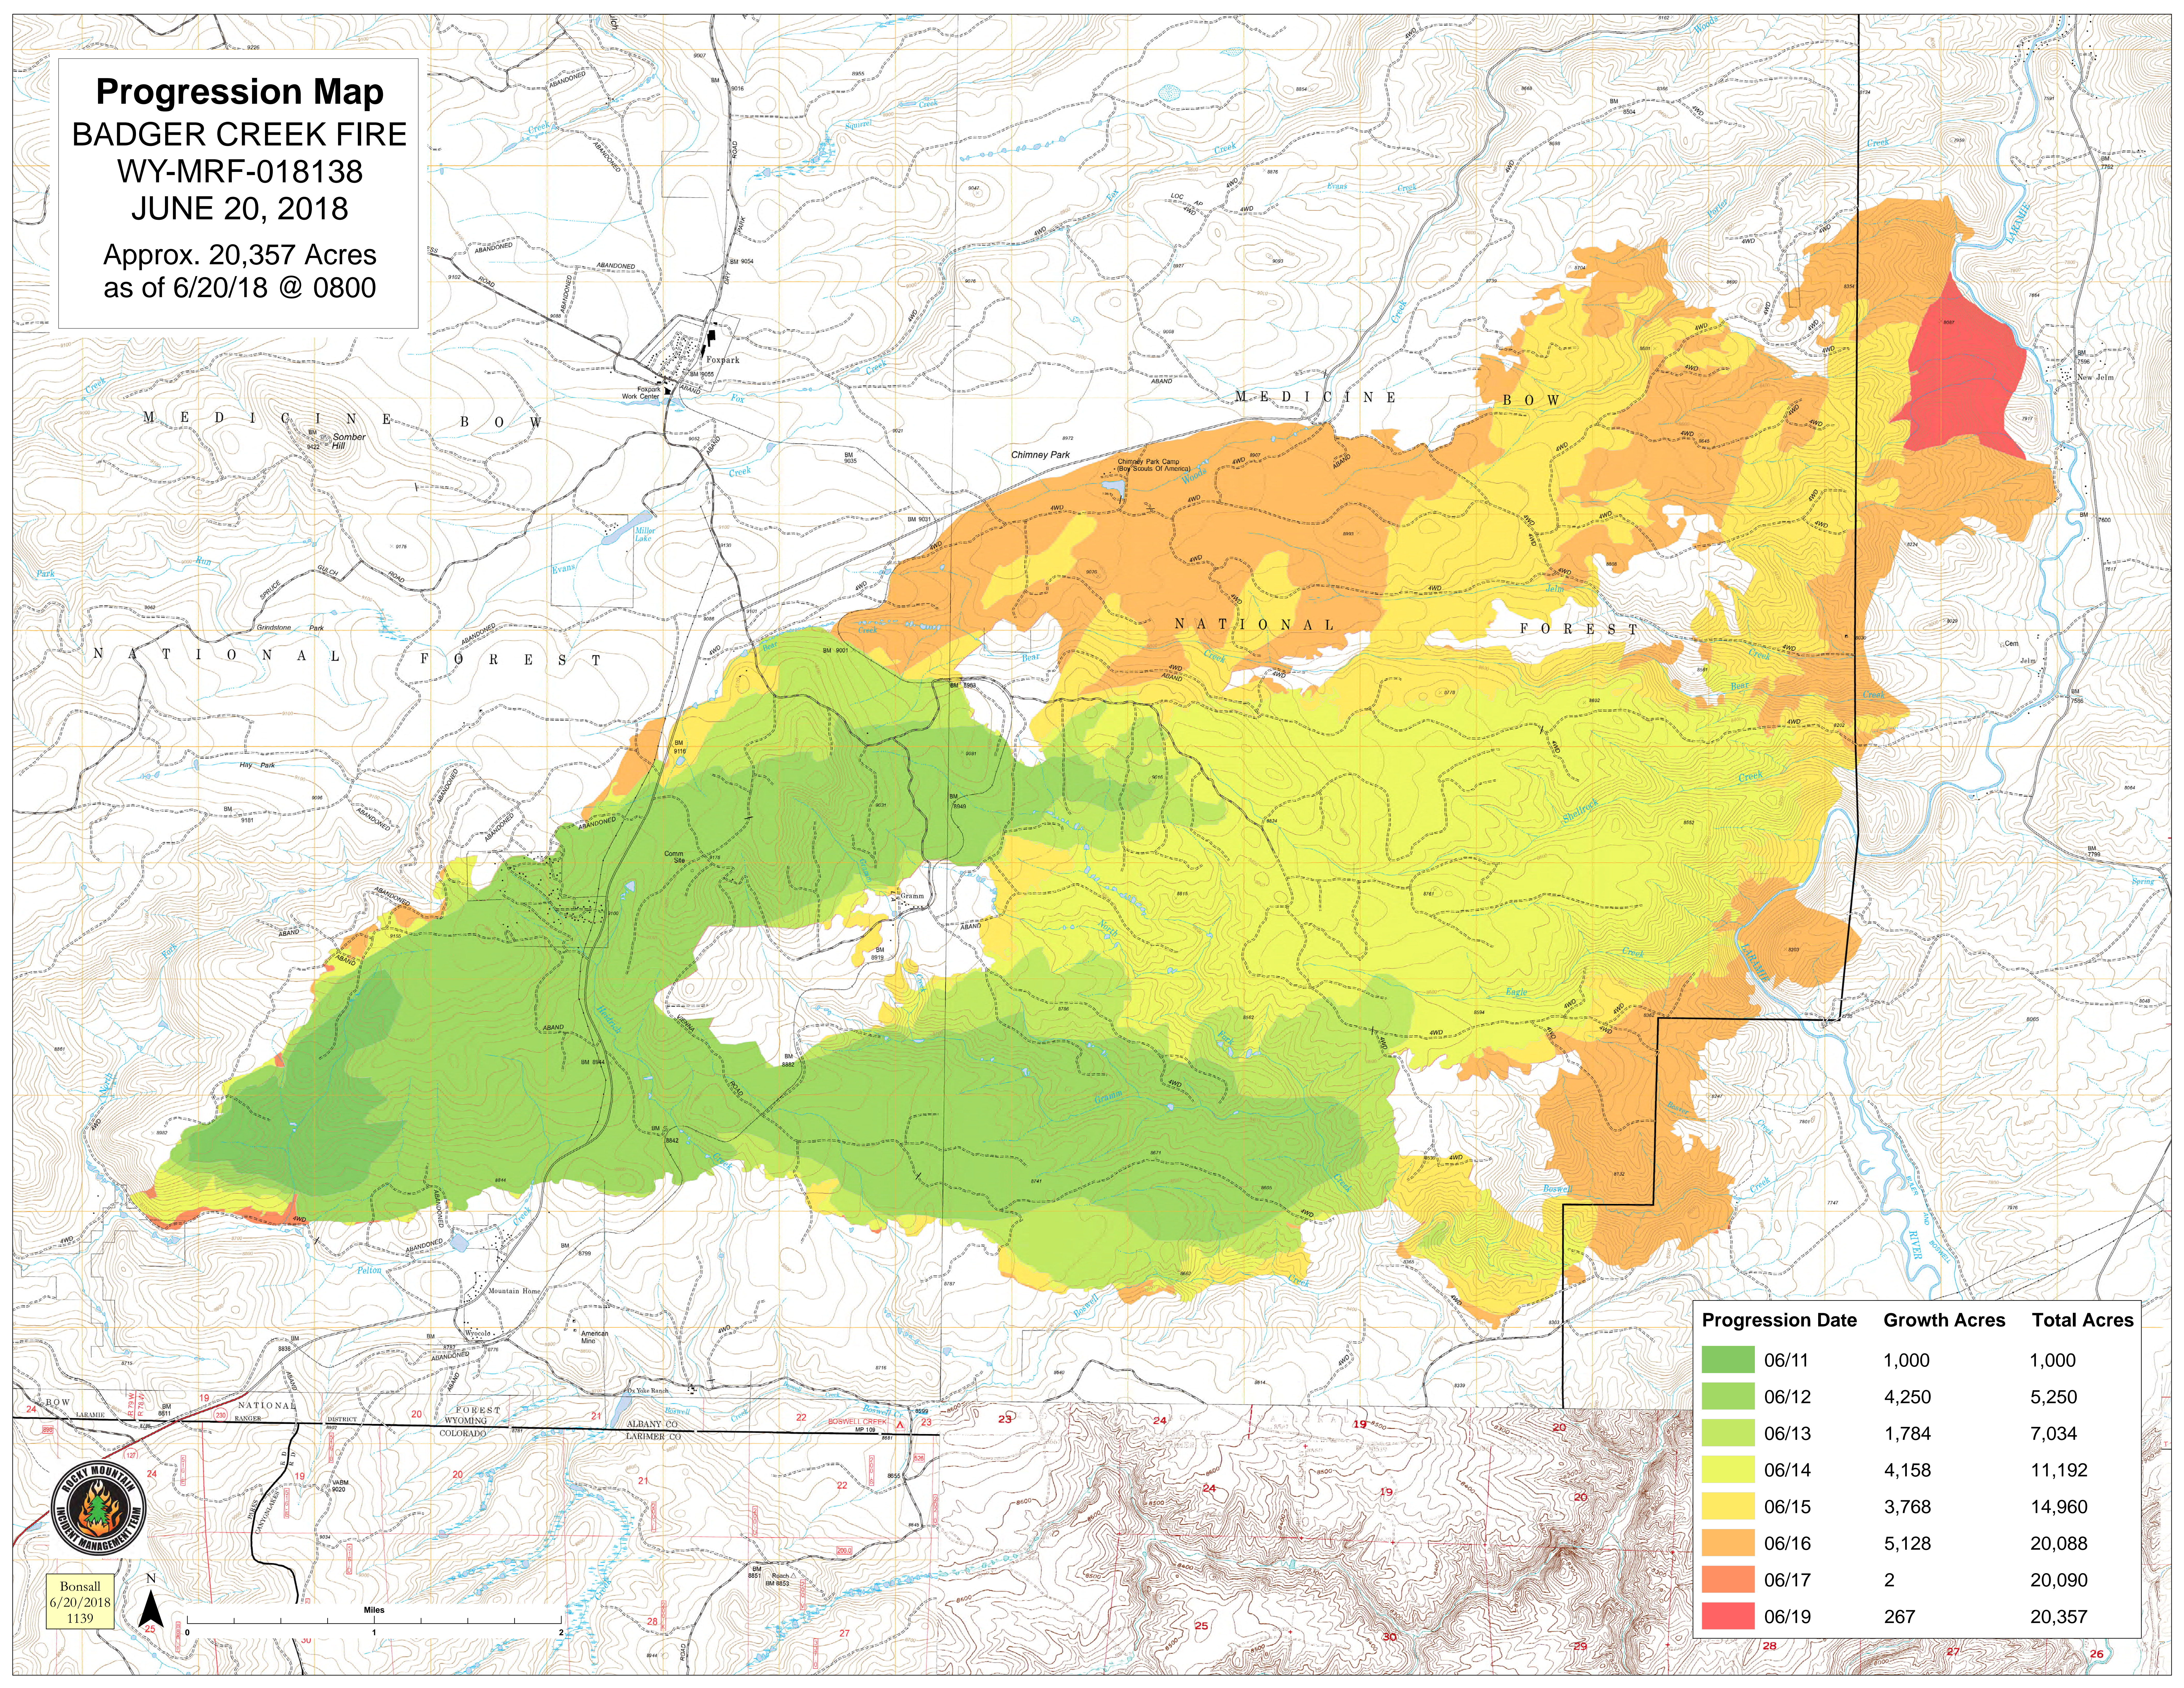

Progression Map
BADGER CREEK FIRE
WY-MRF-018138
JUNE 20, 2018
 Approx. 20,357 Acres
 as of 6/20/18 @ 0800

Progression Date	Growth Acres	Total Acres
06/11	1,000	1,000
06/12	4,250	5,250
06/13	1,784	7,034
06/14	4,158	11,192
06/15	3,768	14,960
06/16	5,128	20,088
06/17	2	20,090
06/19	267	20,357

Bonsall
 6/20/2018
 1139