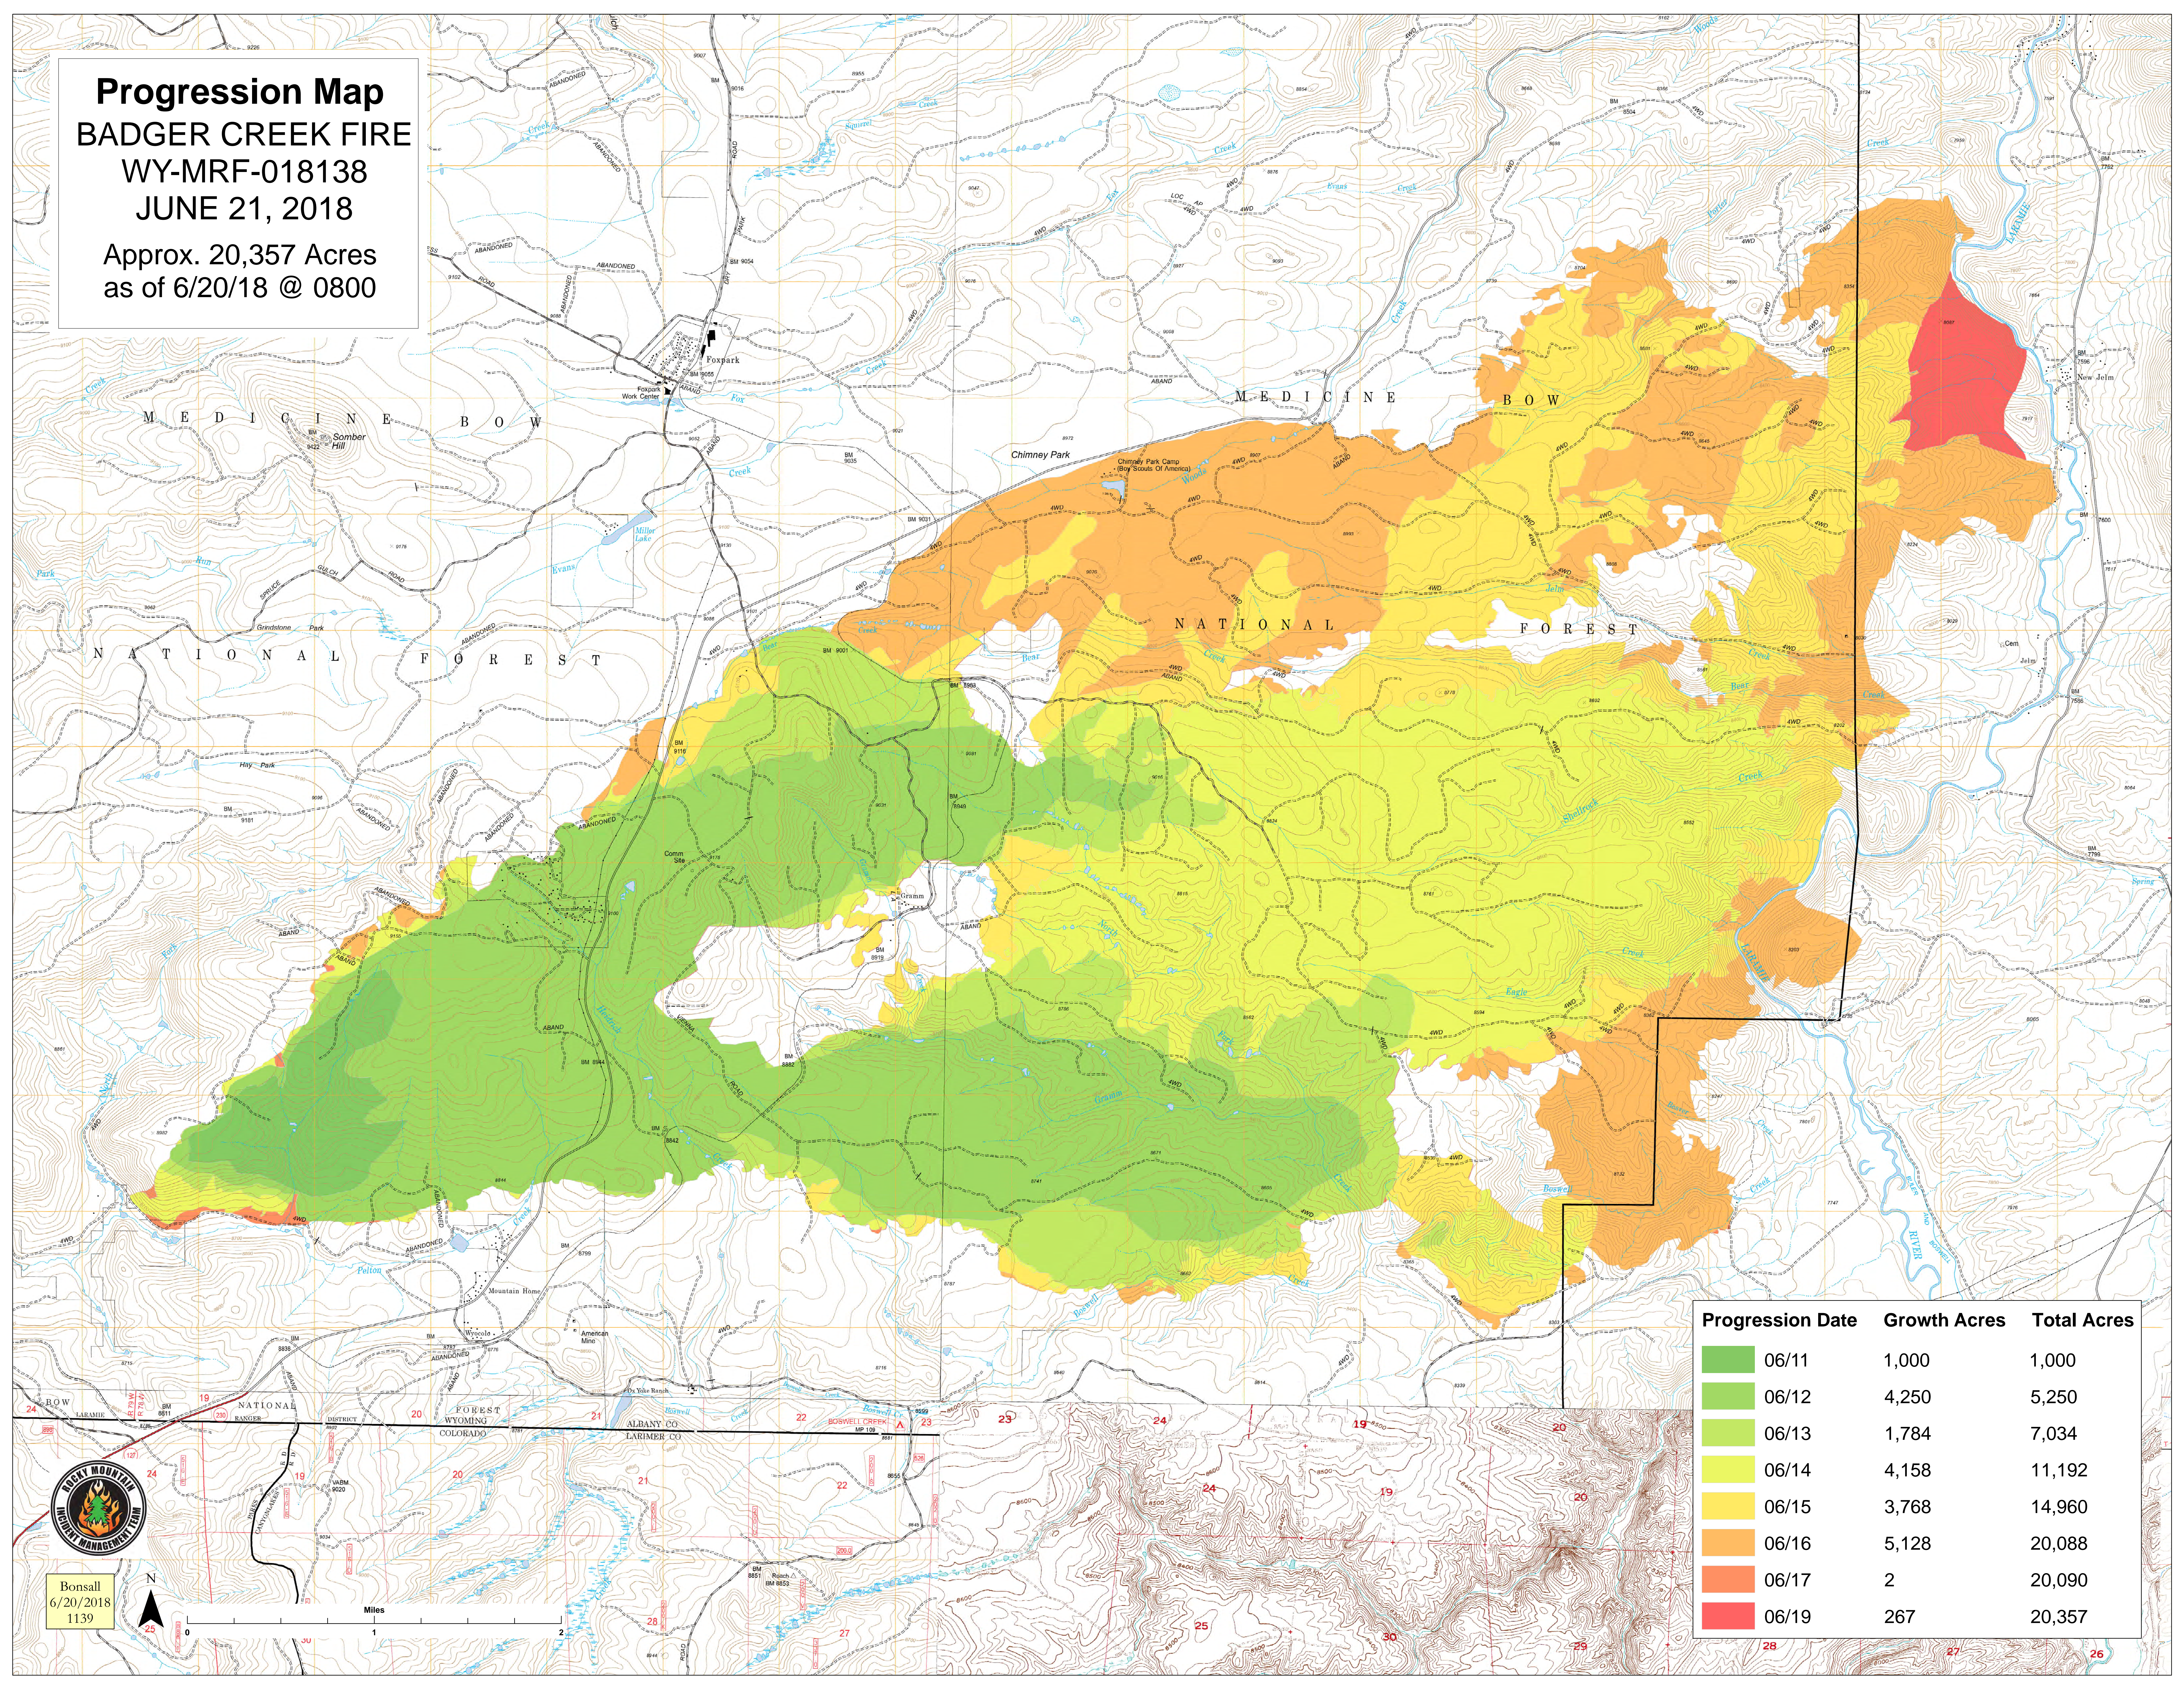

Progression Map
BADGER CREEK FIRE
WY-MRF-018138
JUNE 21, 2018
 Approx. 20,357 Acres
 as of 6/20/18 @ 0800

Progression Date	Growth Acres	Total Acres
06/11	1,000	1,000
06/12	4,250	5,250
06/13	1,784	7,034
06/14	4,158	11,192
06/15	3,768	14,960
06/16	5,128	20,088
06/17	2	20,090
06/19	267	20,357

Bonsall
 6/20/2018
 1139

Miles