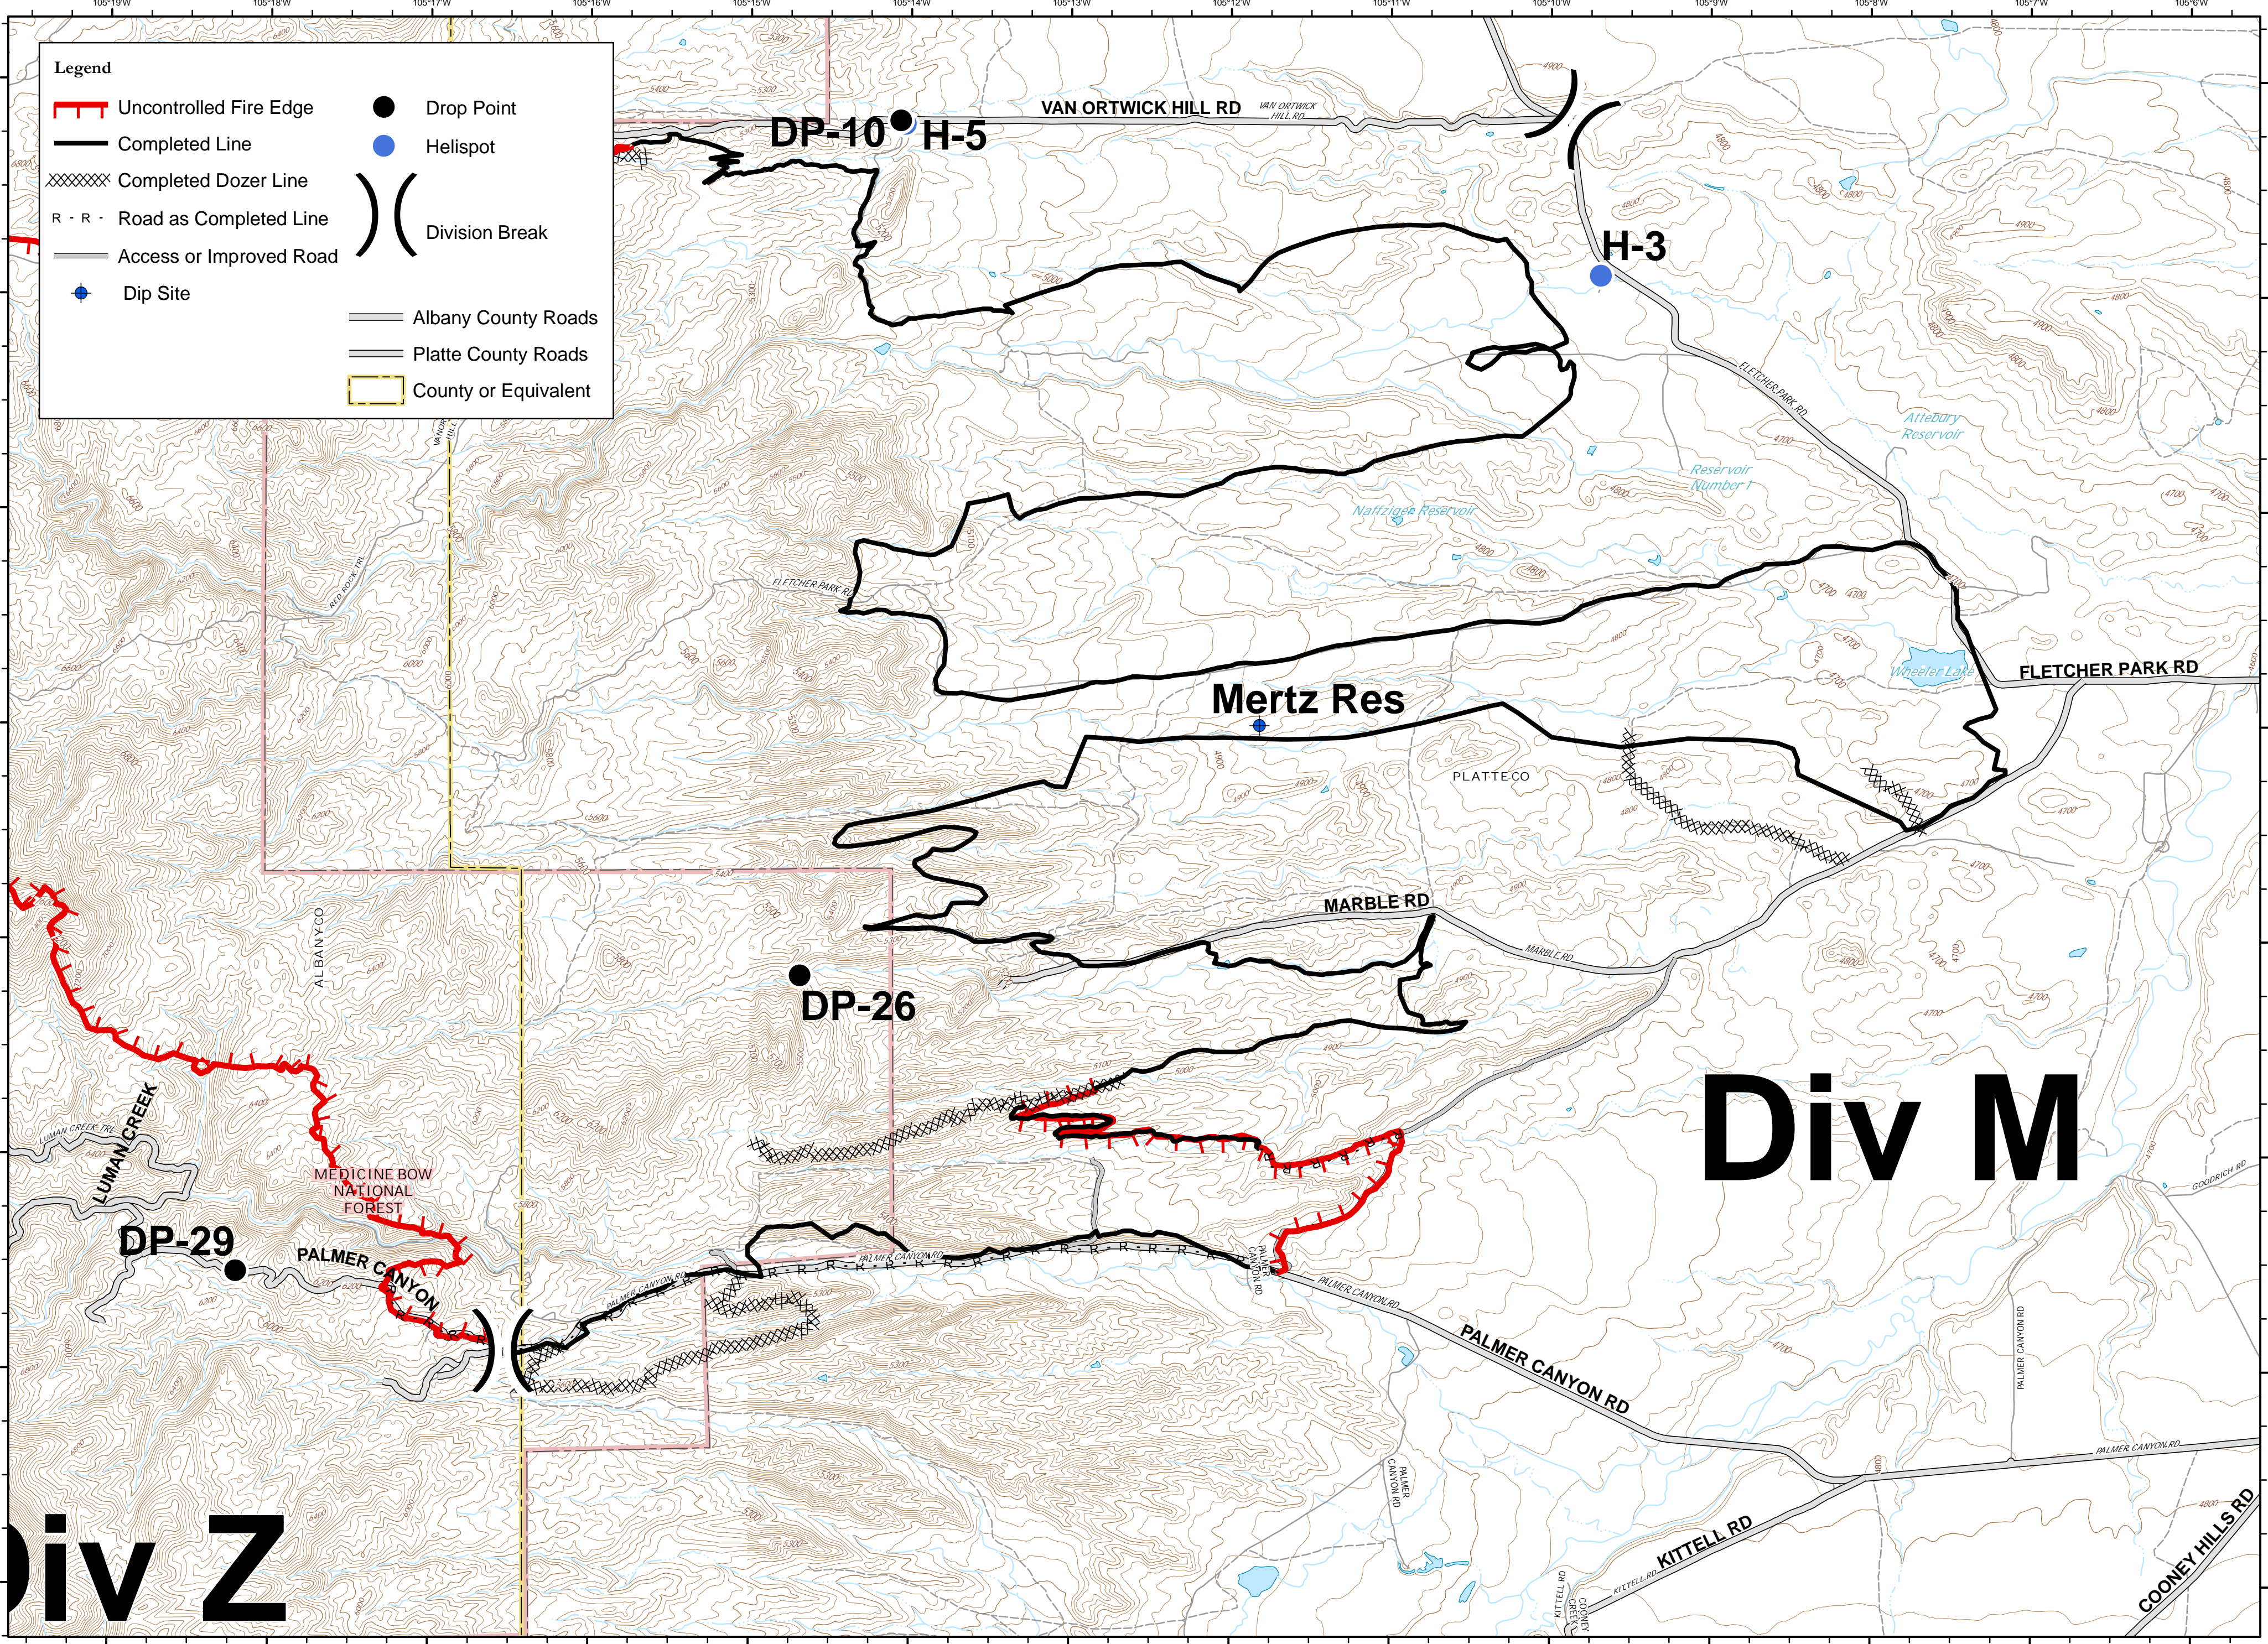

Legend

- Uncontrolled Fire Edge
- Completed Line
- Completed Dozer Line
- Road as Completed Line
- Access or Improved Road
- Dip Site
- Drop Point
- Helispot
- Division Break
- Albany County Roads
- Platte County Roads
- County or Equivalent

Div M

Div Z

Britania Mountain Fre - WYALX-018494 - Field Map

August 31, 2018 - Day Shift
 Approx 26,028 acres as of 8/30/18 at 1630 hrs

Datum: NAD 83
 DHammond
 8/30/2018 - 2221 hrs