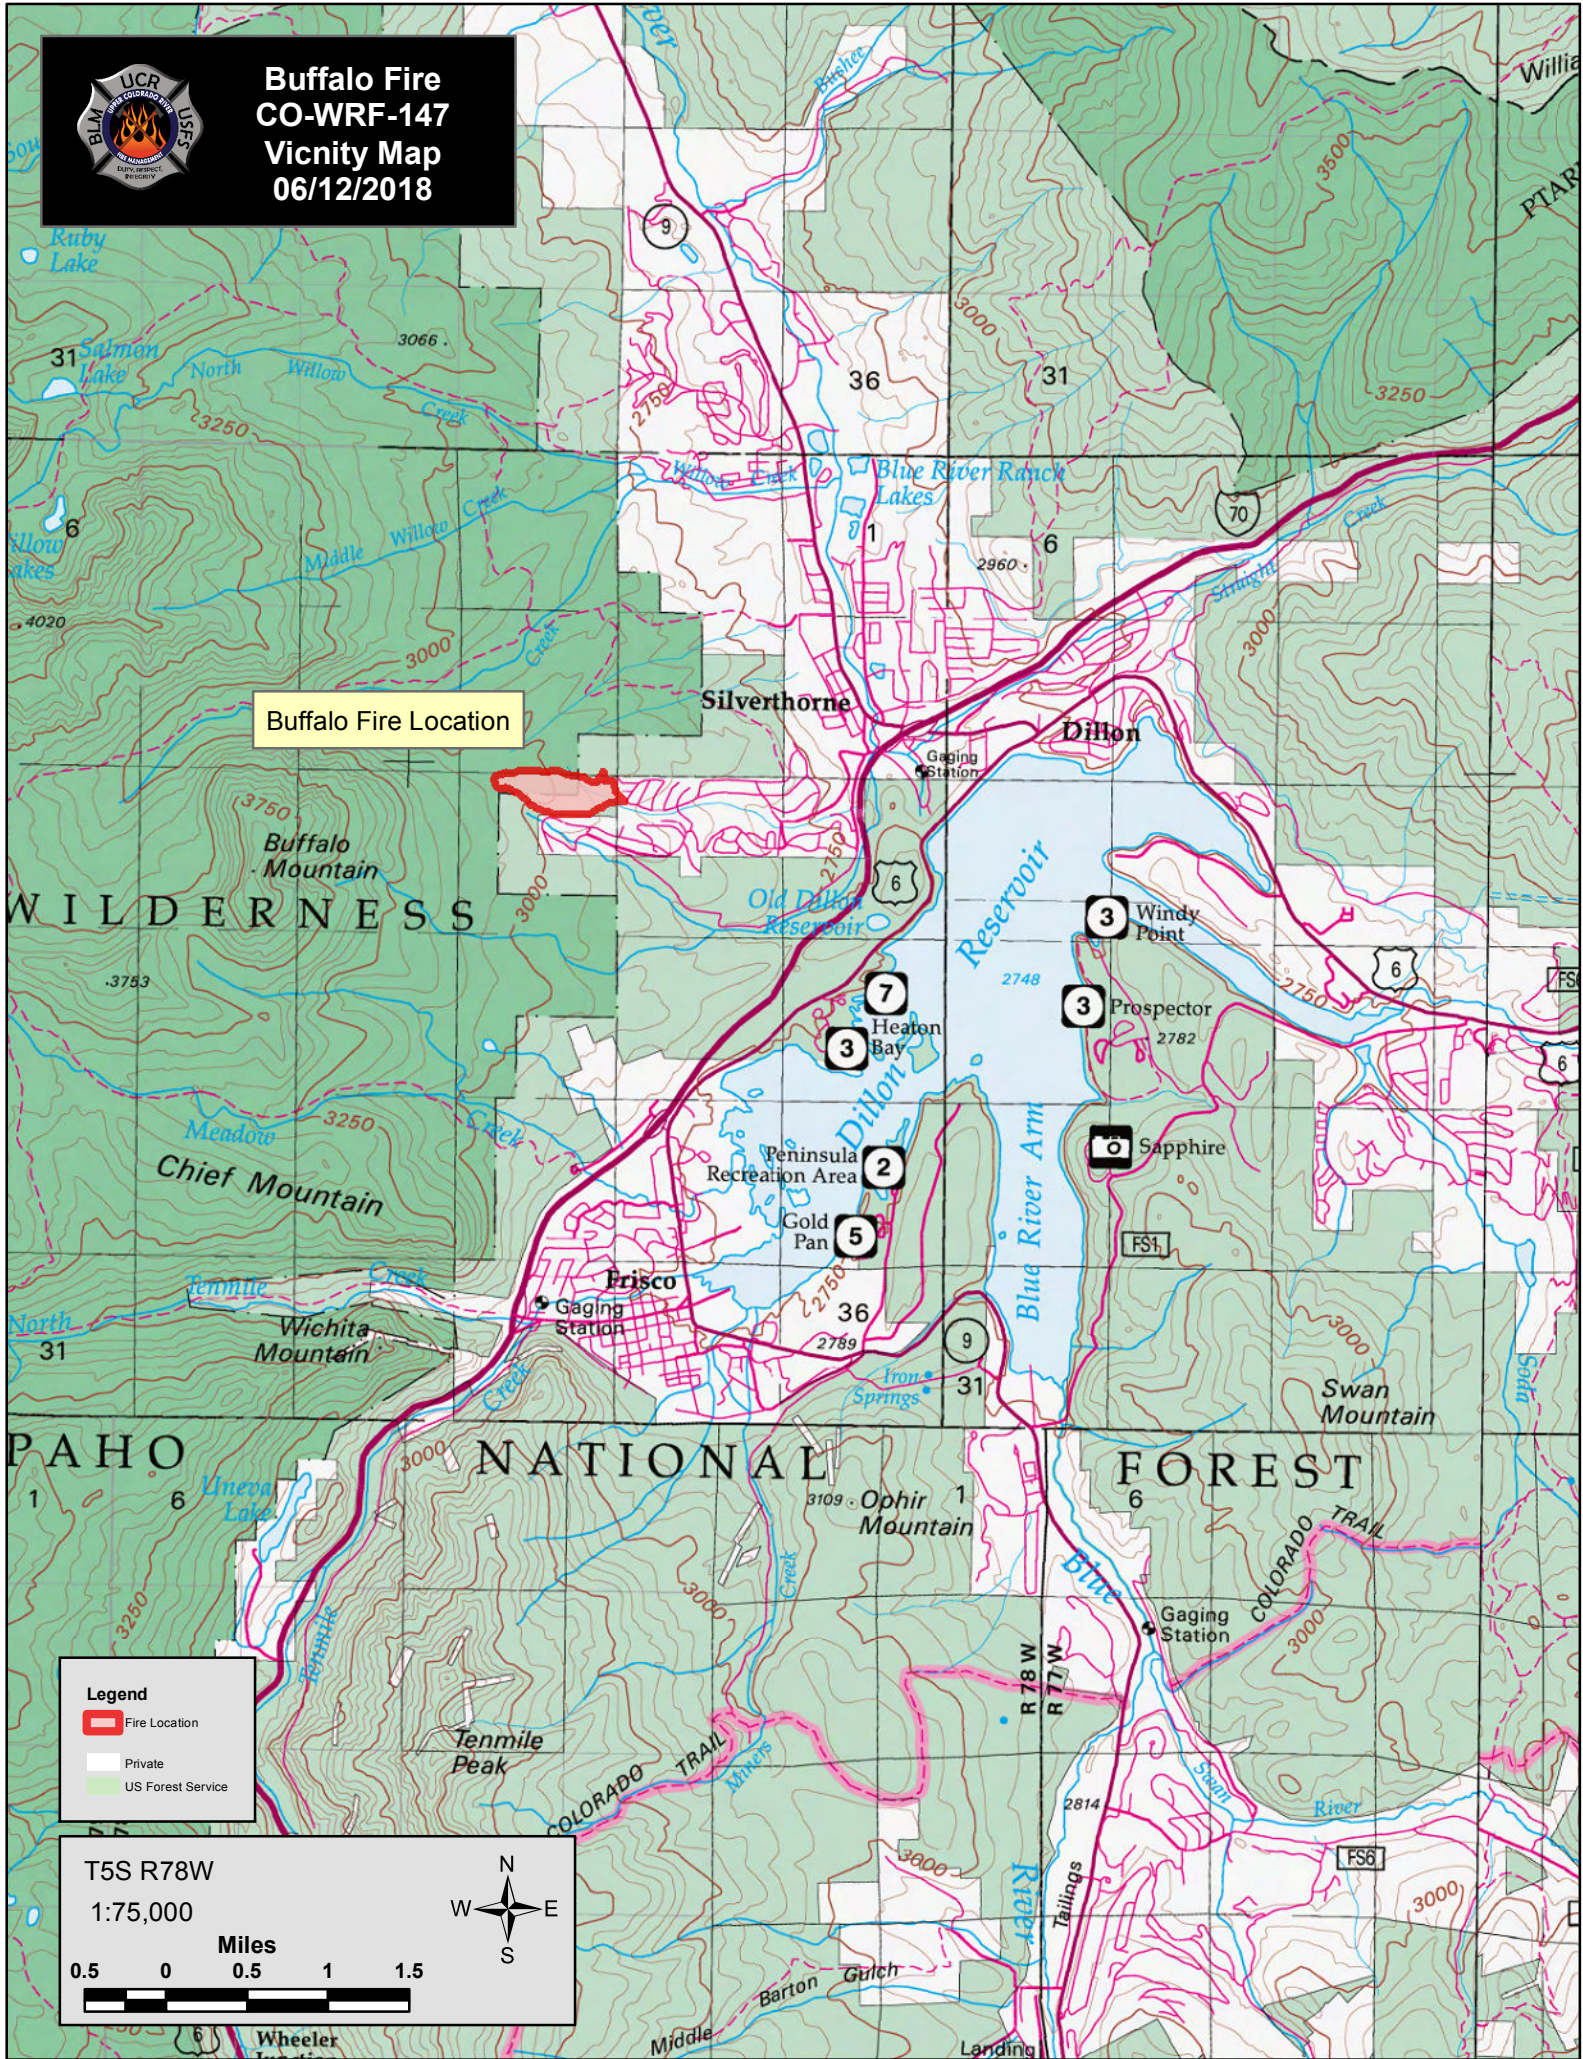

**Buffalo Fire
CO-WRF-147
Vicinity Map
06/12/2018**

Buffalo Fire Location

Legend

- Fire Location
- Private
- US Forest Service

T5S R78W

1:75,000

Miles

0.5 0 0.5 1 1.5