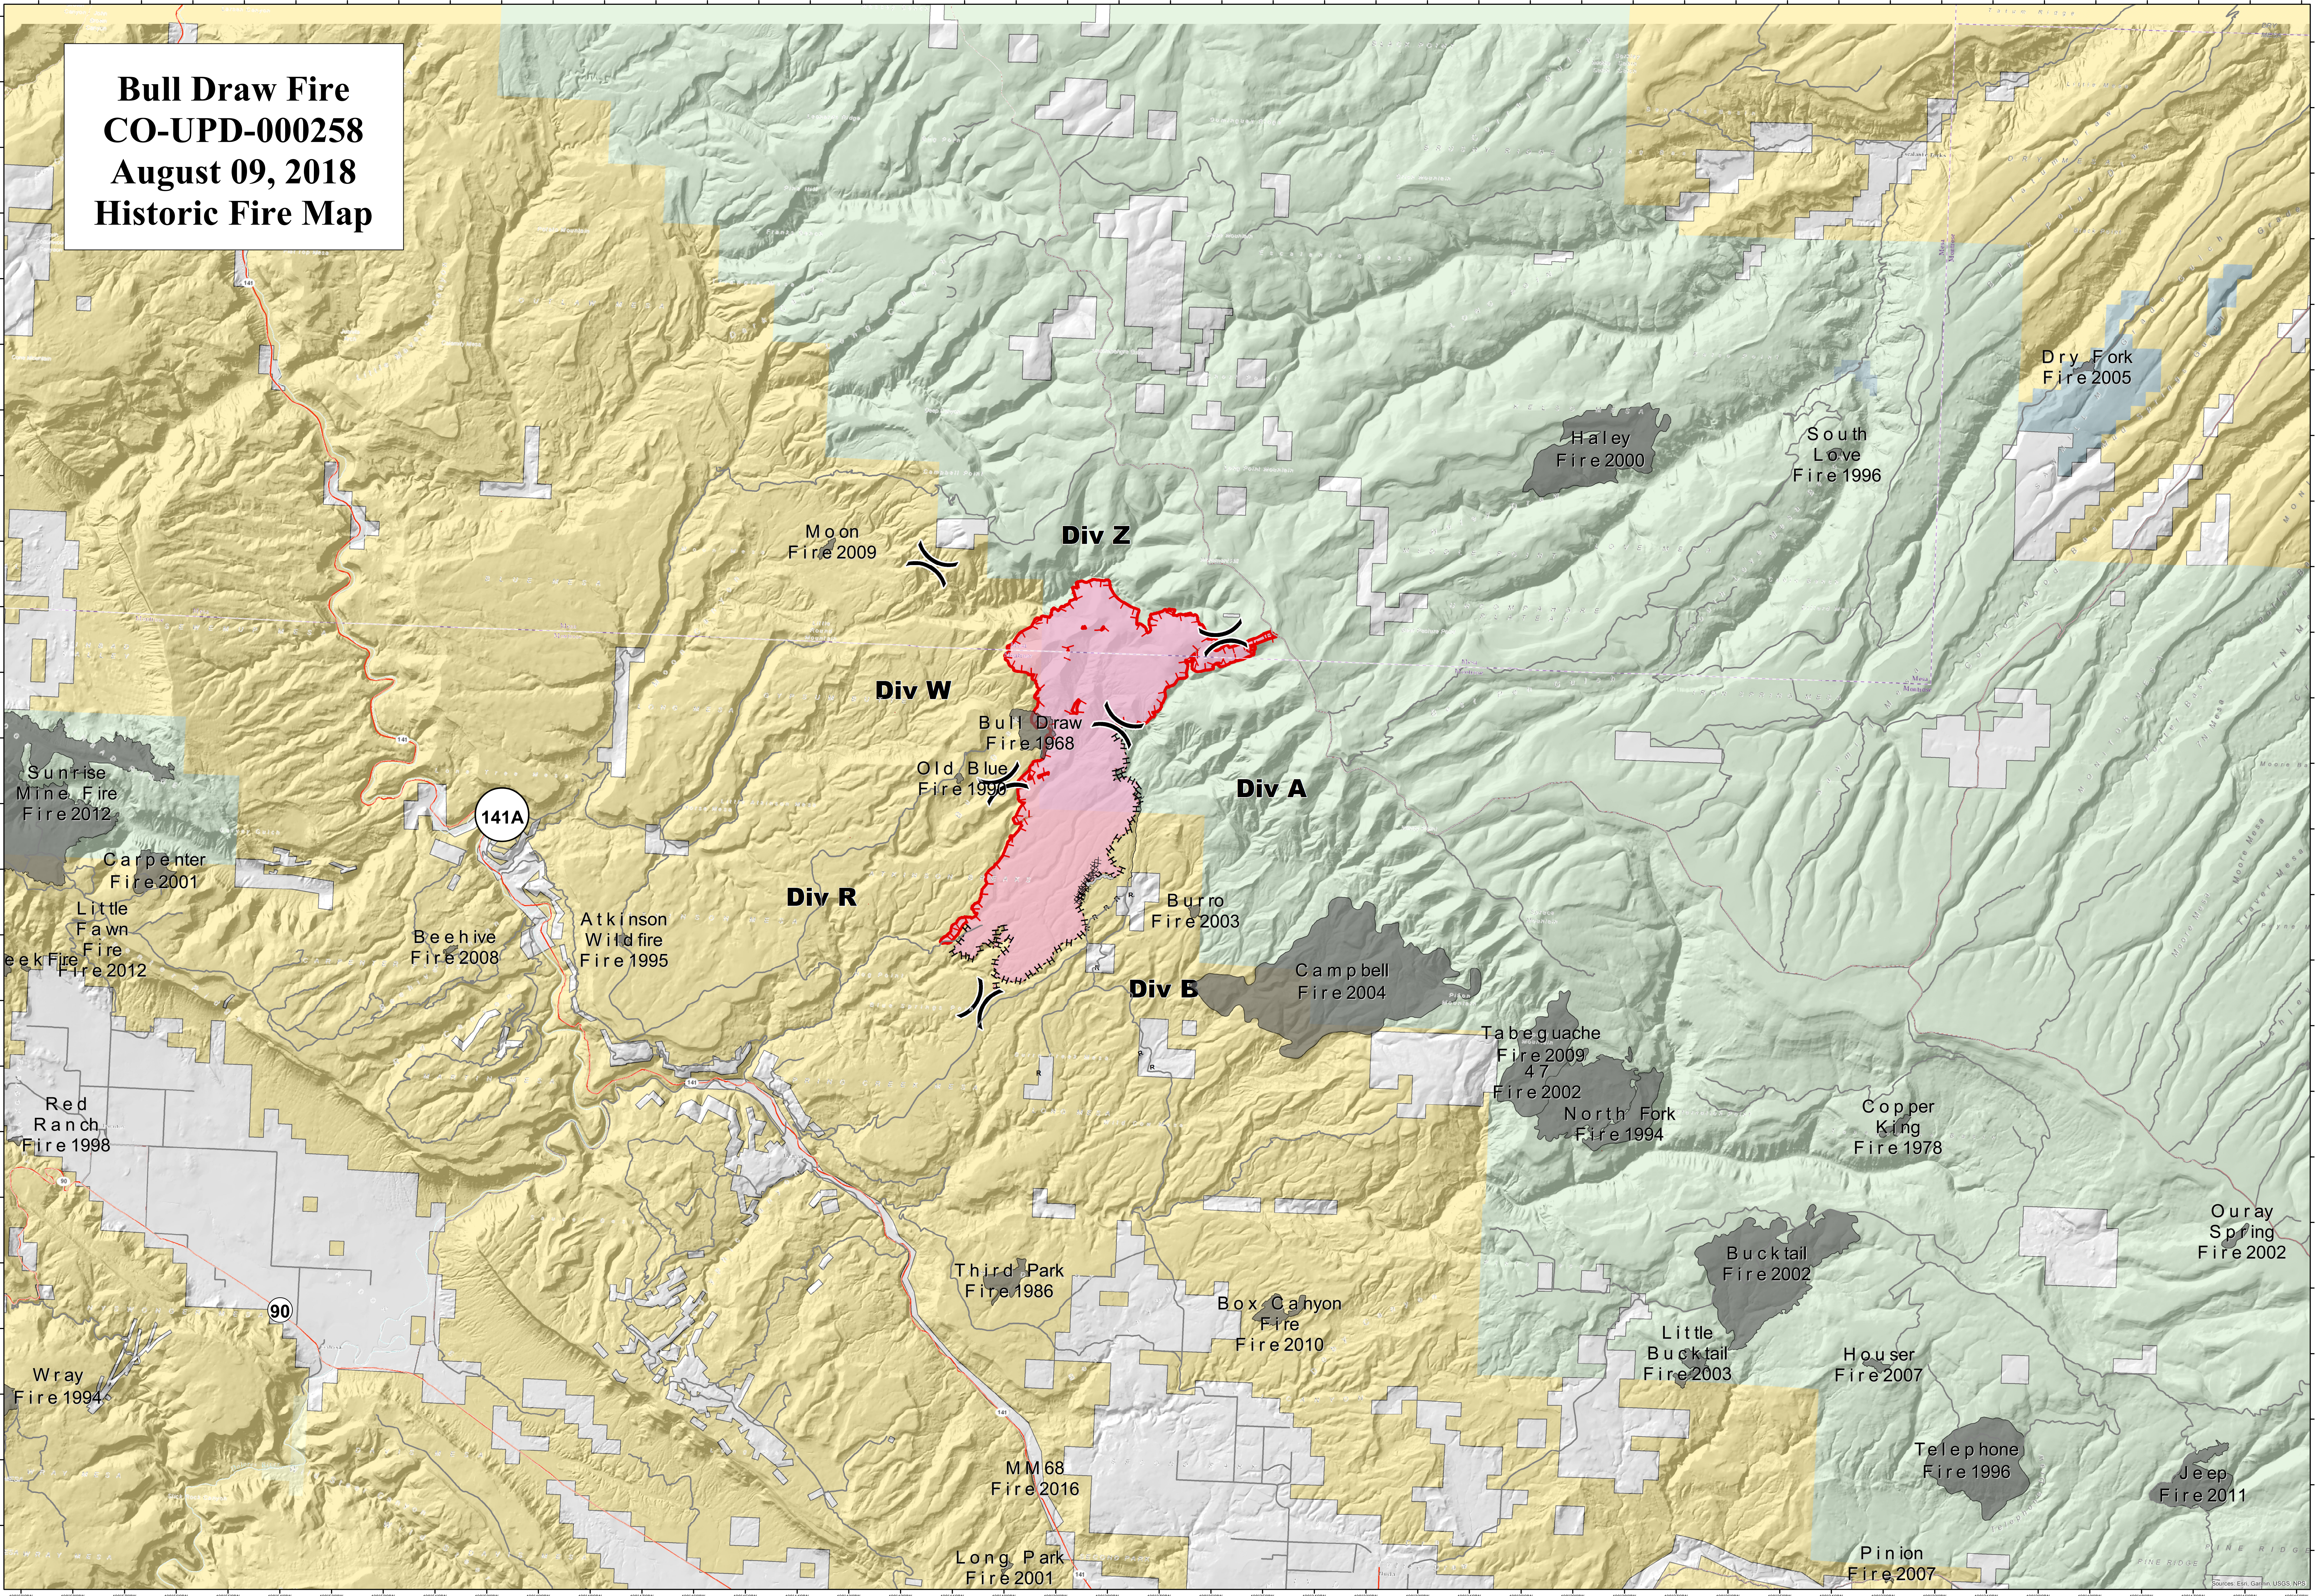

Bull Draw Fire CO-UPD-000258 August 09, 2018 Historic Fire Map

Legend

- ◆ Dip Site
- Drop Point
- Helispot
- ▲ Safety Zone
- ⚙ Sling Site
- W Water Source
- ⚡ Value at Risk
-) Division Break
- ⊘ Completed Dozer Line
- ⊘ Completed Hand Line
- ⊘ Road as Completed Line
- Access or Improved Road
- Wildfire Daily Fire Perimeter
- County roads
- Historic Fires
- Bureau of Land Management
- Private
- US Forest Service