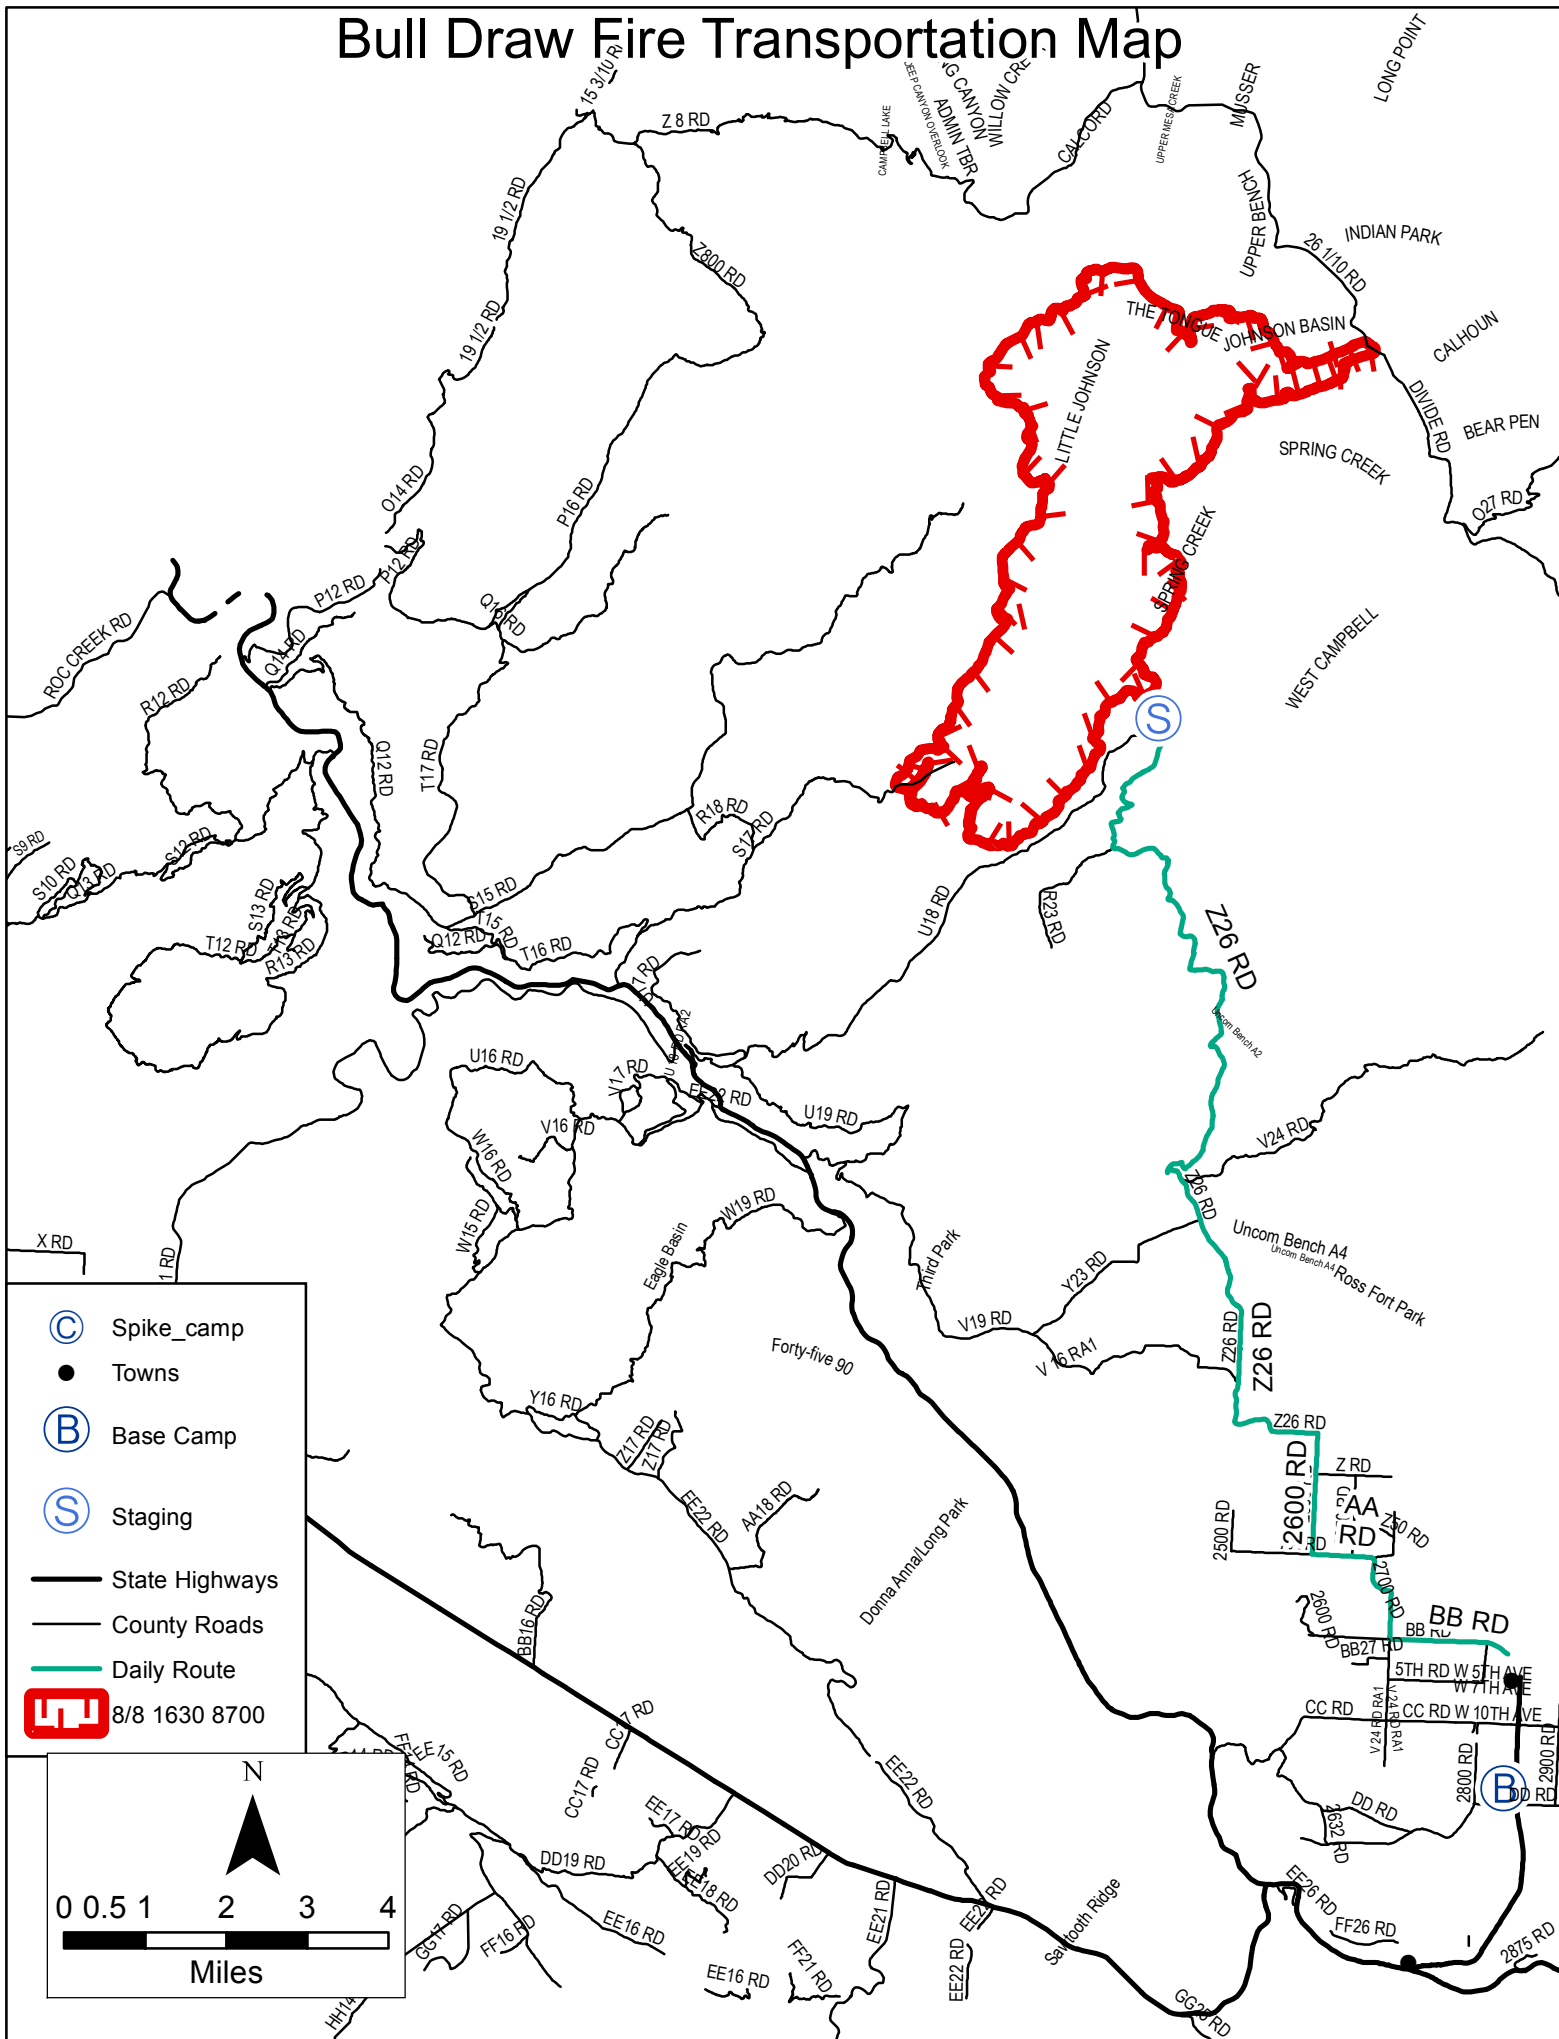

Bull Draw Fire Transportation Map

- Spike_camp
- Towns
- Base Camp
- Staging

- State Highways
- County Roads
- Daily Route

8/8 1630 8700