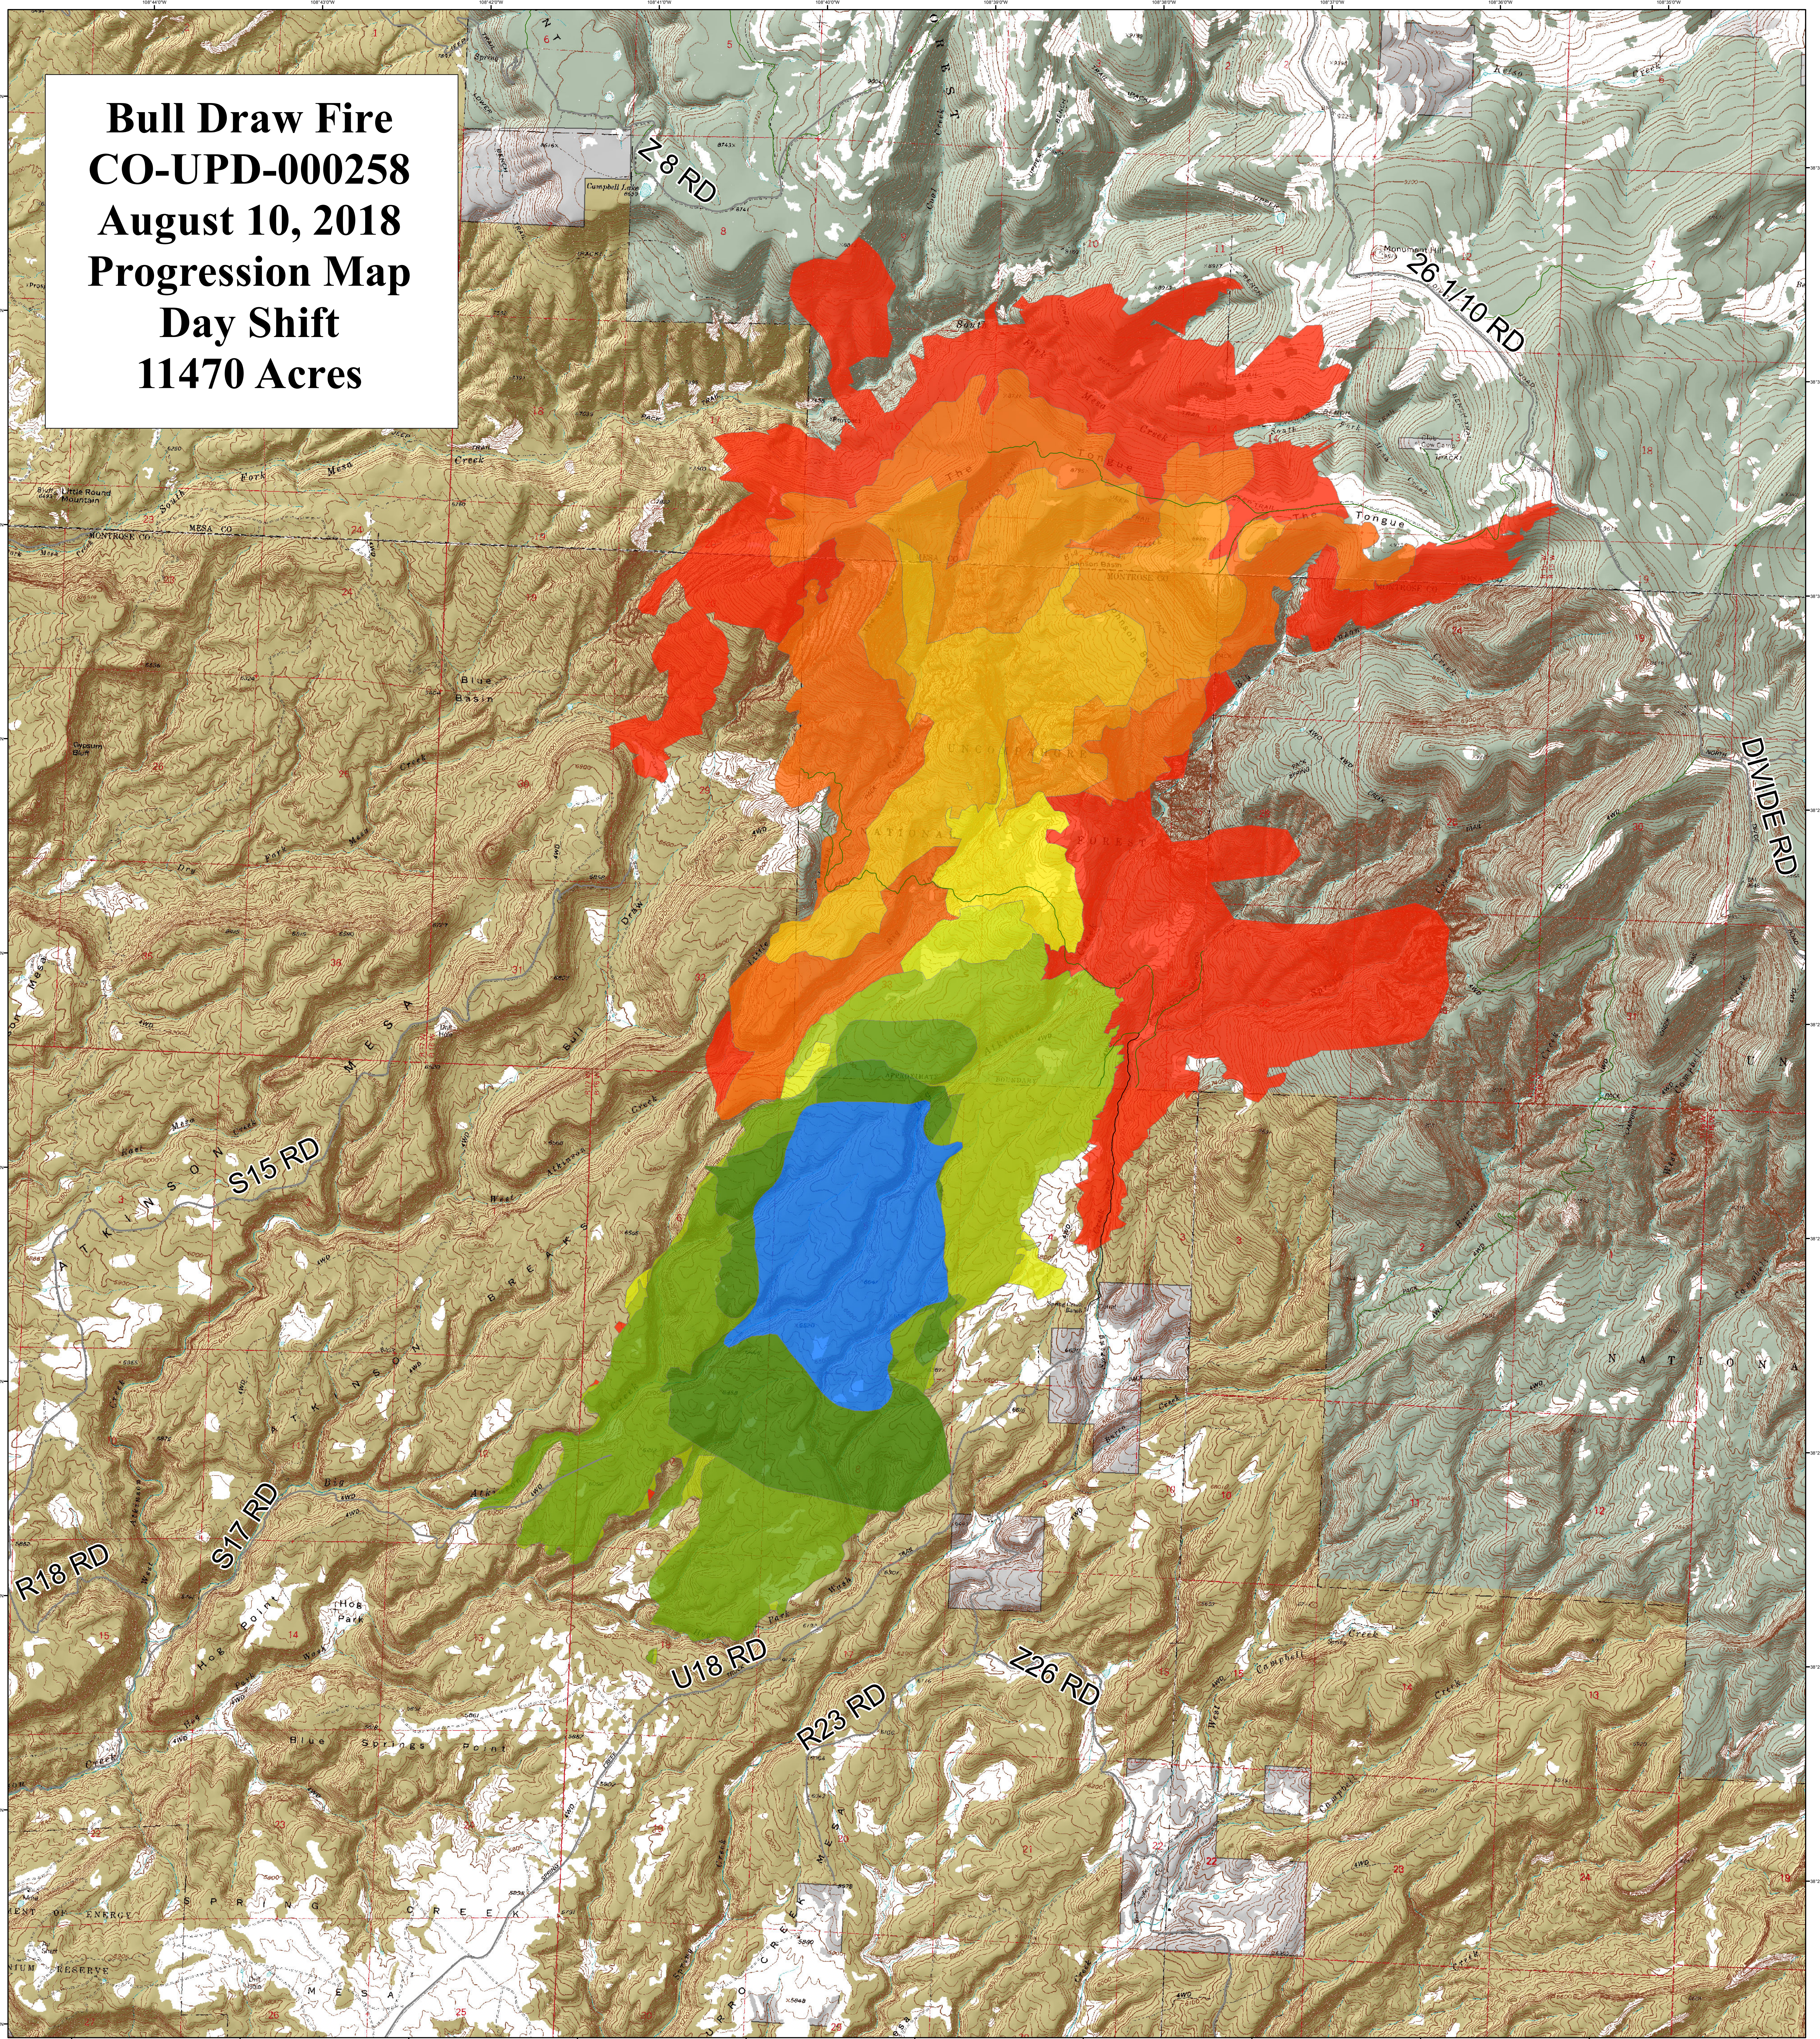

**Bull Draw Fire
CO-UPD-000258
August 10, 2018
Progression Map
Day Shift
11470 Acres**

Date	Time	Growth	Total Acres
7/29/2018	22:00	847.1305	847.13
7/30/2018	16:00	810.5516	1636.58
7/31/2018	14:58	1231.39	1.37215
8/1/2018	13:38	926.8509	2.02086
8/2/2018	17:33	168.7016	2.02086
8/3/2018	10:58	270.8569	4166.24
8/4/2018	13:07	820.7879	4987.37
8/4/2018	18:54	1021.283	23.0357
8/8/2018	12:00	1802.808	1802.808
8/9/2018	15:00	3575.127	3575.127

Legend

- Daily Fire Growth
- 8/2/2018, 17:33
 - 8/3/2018, 10:58
 - 8/4/2018, 13:07
 - 8/4/2018, 18:54
 - 8/8/2018, 12:00
 - 7/29/2018, 22:00
 - 7/30/2018, 16:00
 - 7/31/2018, 14:58
 - 8/1/2018, 13:38
 - County roads
 - USFS Routes
 - BLM Route
 - Bureau of Land Management
 - Private
 - US Forest Service