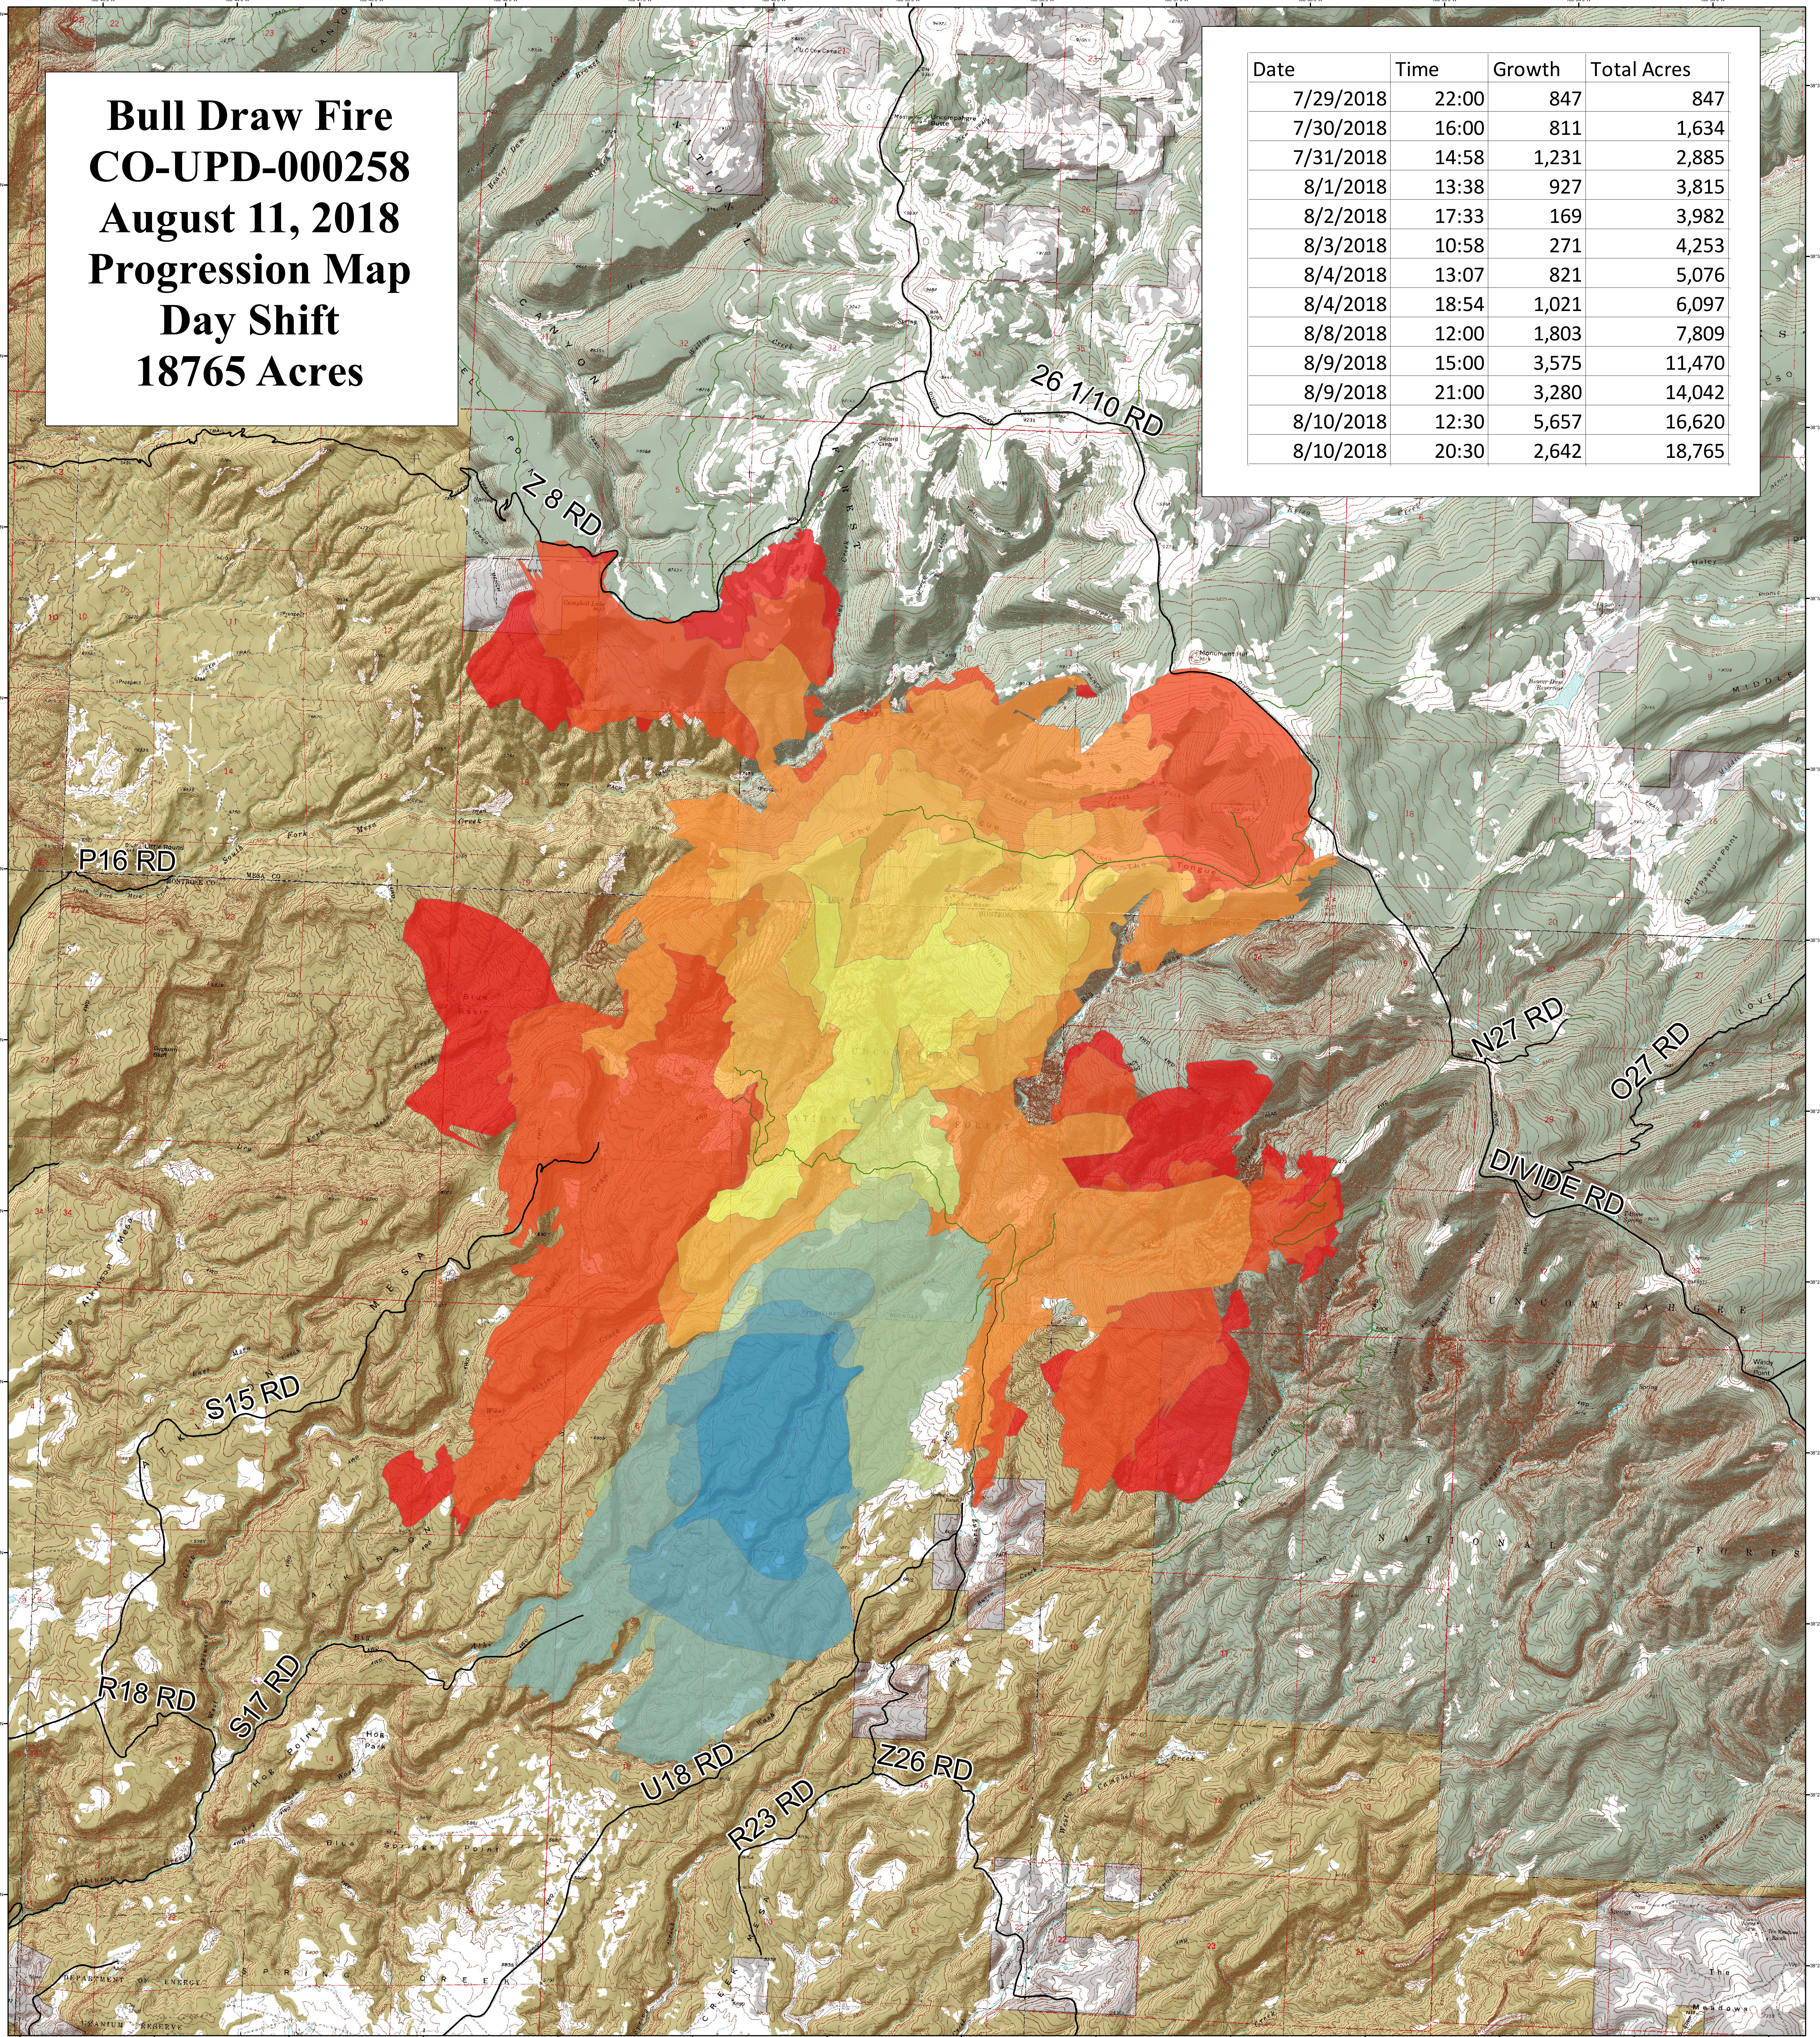

**Bull Draw Fire
CO-UPD-000258
August 11, 2018
Progression Map
Day Shift
18765 Acres**

Date	Time	Growth	Total Acres
7/29/2018	22:00	847	847
7/30/2018	16:00	811	1,634
7/31/2018	14:58	1,231	2,885
8/1/2018	13:38	927	3,815
8/2/2018	17:33	169	3,982
8/3/2018	10:58	271	4,253
8/4/2018	13:07	821	5,076
8/4/2018	18:54	1,021	6,097
8/8/2018	12:00	1,803	7,809
8/9/2018	15:00	3,575	11,470
8/9/2018	21:00	3,280	14,042
8/10/2018	12:30	5,657	16,620
8/10/2018	20:30	2,642	18,765

- County roads
- USFS Routes
- BLM Route
- Bureau of Land Management
- Private
- US Forest Service

- Daily Fire Growth**
- 8/4/2018, 13:07
 - 8/4/2018, 18:54
 - 8/8/2018, 12:00
 - 8/9/2018, 15:00
 - 8/9/2018, 21:00
 - 8/10/2018, 12:30
 - 8/10/2018, 20:30
 - 7/29/2018, 22:00
 - 7/30/2018, 16:00
 - 7/31/2018, 14:58
 - 8/1/2018, 13:38
 - 8/2/2018, 17:33
 - 8/3/2018, 10:58