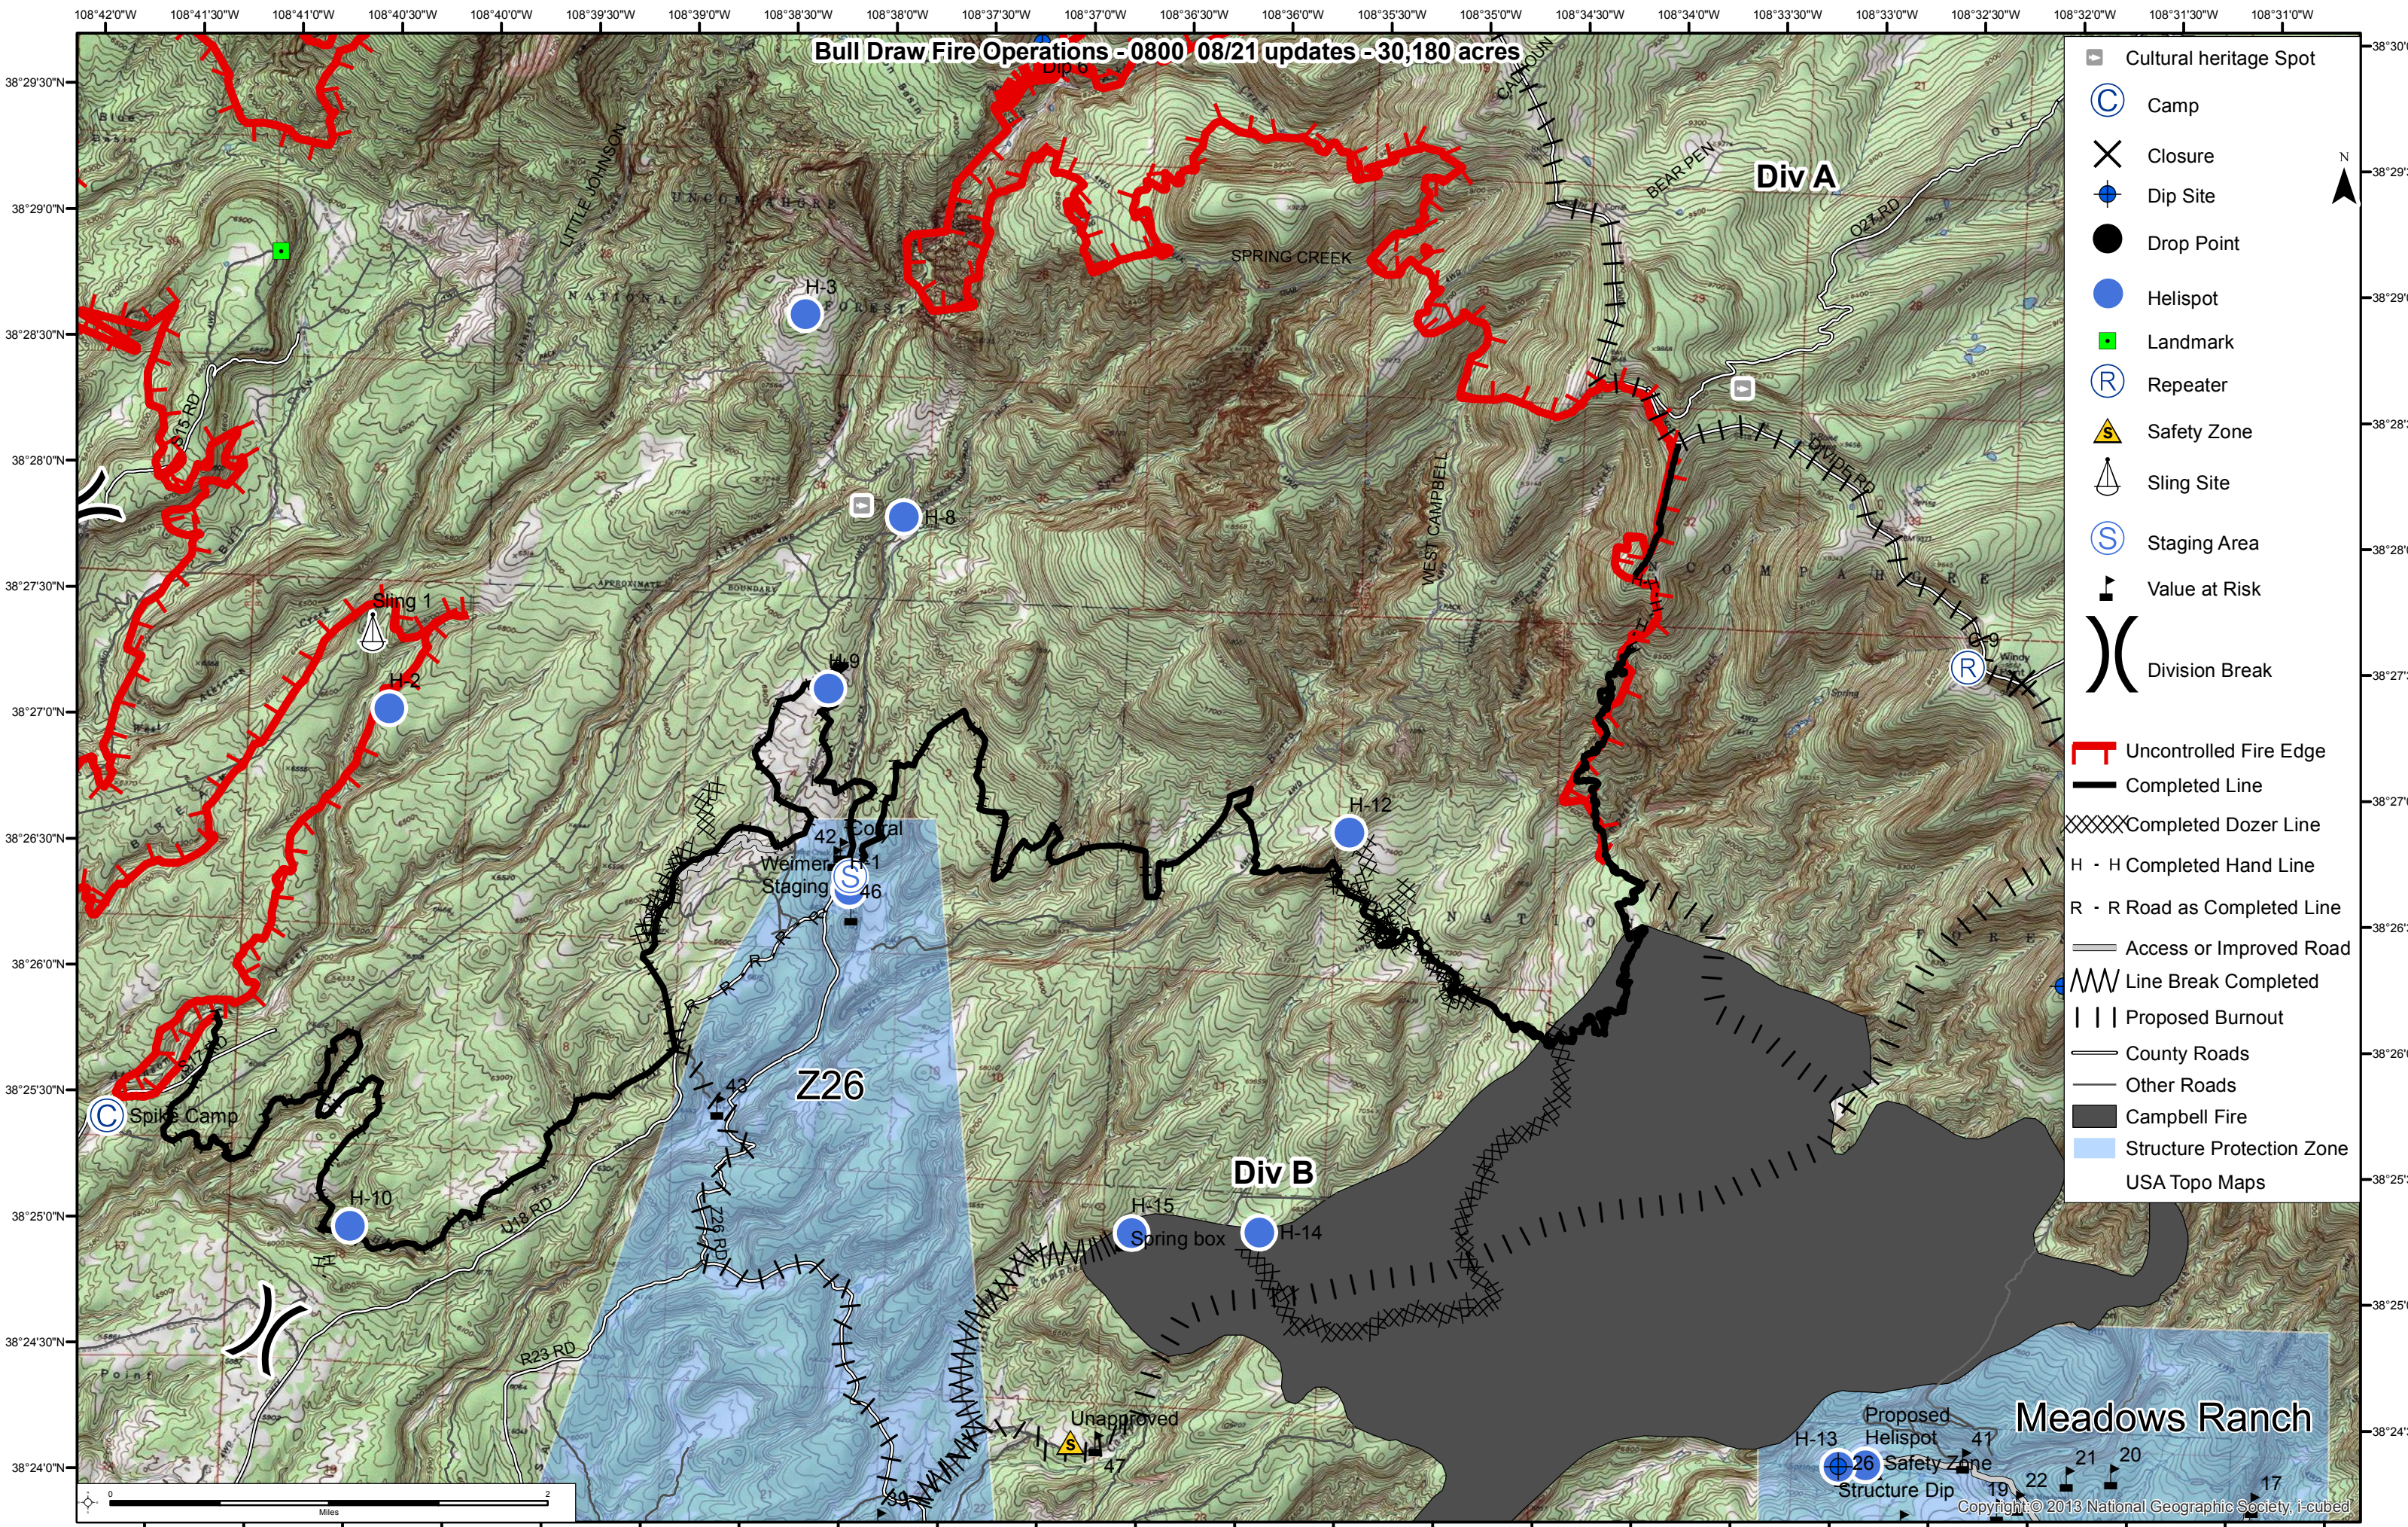

# Bull Draw Fire Operations - 0800 08/21 updates - 30,180 acres

- Cultural heritage Spot
- Camp
- Closure
- Dip Site
- Drop Point
- Helispot
- Landmark
- Repeater
- Safety Zone
- Sling Site
- Staging Area
- Value at Risk
- Division Break
- Uncontrolled Fire Edge
- Completed Line
- Completed Dozer Line
- H - H Completed Hand Line
- R - R Road as Completed Line
- Access or Improved Road
- Line Break Completed
- Proposed Burnout
- County Roads
- Other Roads
- Campbell Fire
- Structure Protection Zone
- USA Topo Maps

Div A

Div B

Z26

Meadows Ranch