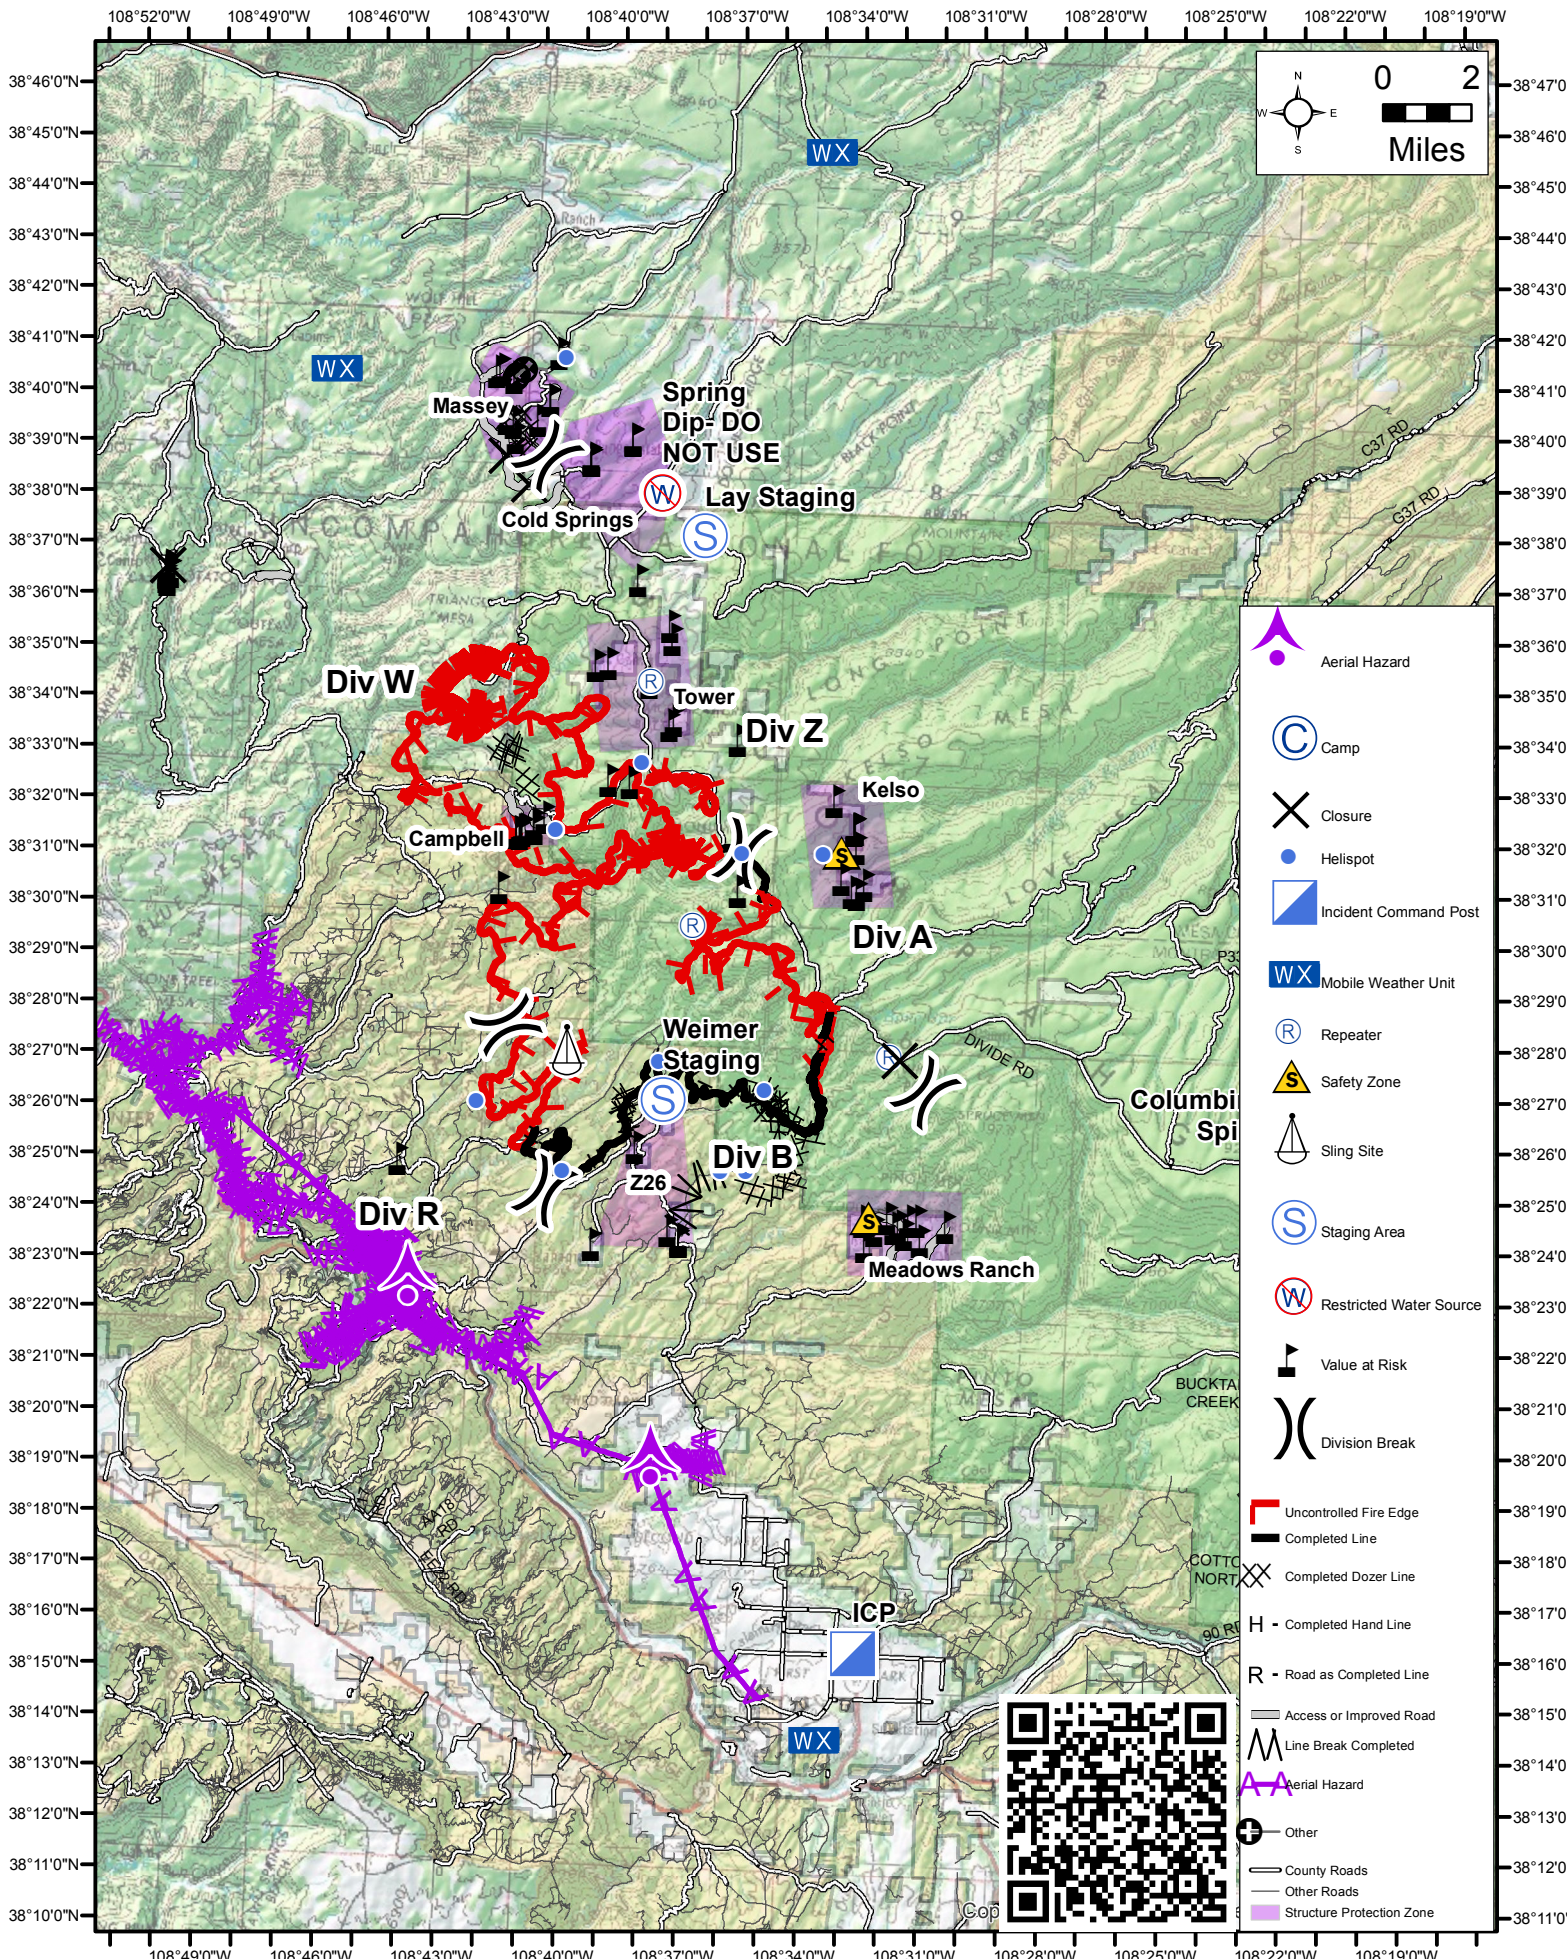

Bull Draw Fire Operations - 0800 08/21 updates - 30,180 acres

- Aerial Hazard
- Camp
- Closure
- Helispot
- Incident Command Post
- Mobile Weather Unit
- Repeater
- Safety Zone
- Sling Site
- Staging Area
- Restricted Water Source
- Value at Risk
- Division Break
- Uncontrolled Fire Edge
- Completed Line
- Completed Dozer Line
- Completed Hand Line
- Road as Completed Line
- Access or Improved Road
- Line Break Completed
- Aerial Hazard
- Other
- County Roads
- Other Roads
- Structure Protection Zone