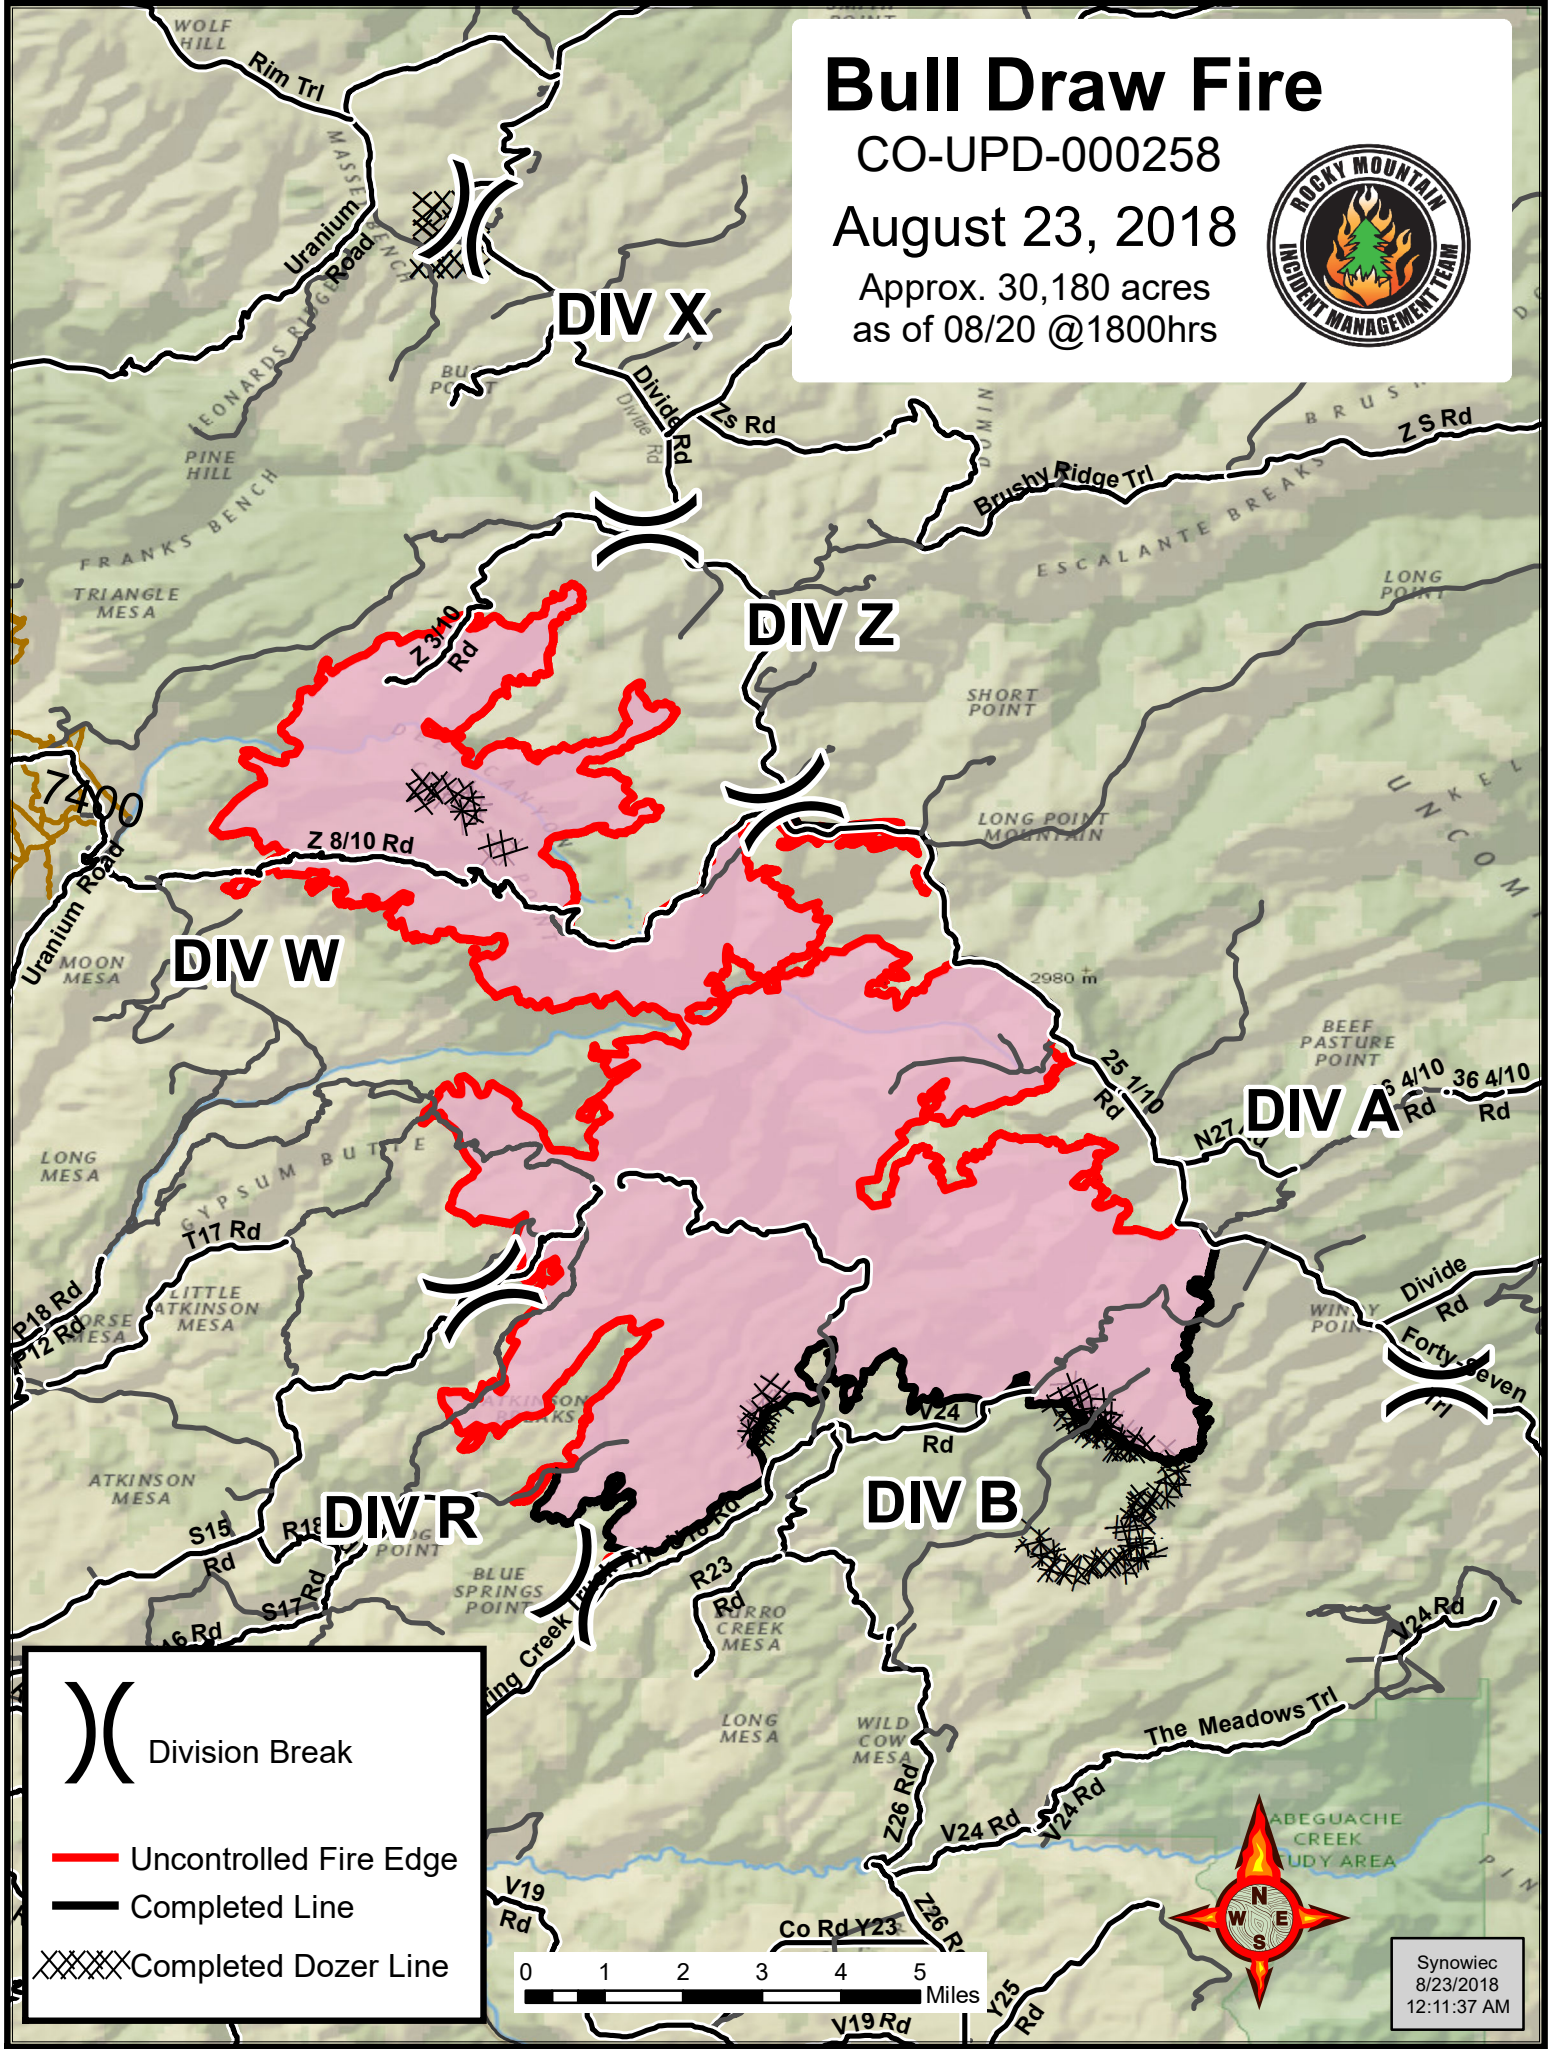

Bull Draw Fire

CO-UPD-000258

August 23, 2018

Approx. 30,180 acres
as of 08/20 @1800hrs

Synowiec
8/23/2018
12:11:37 AM