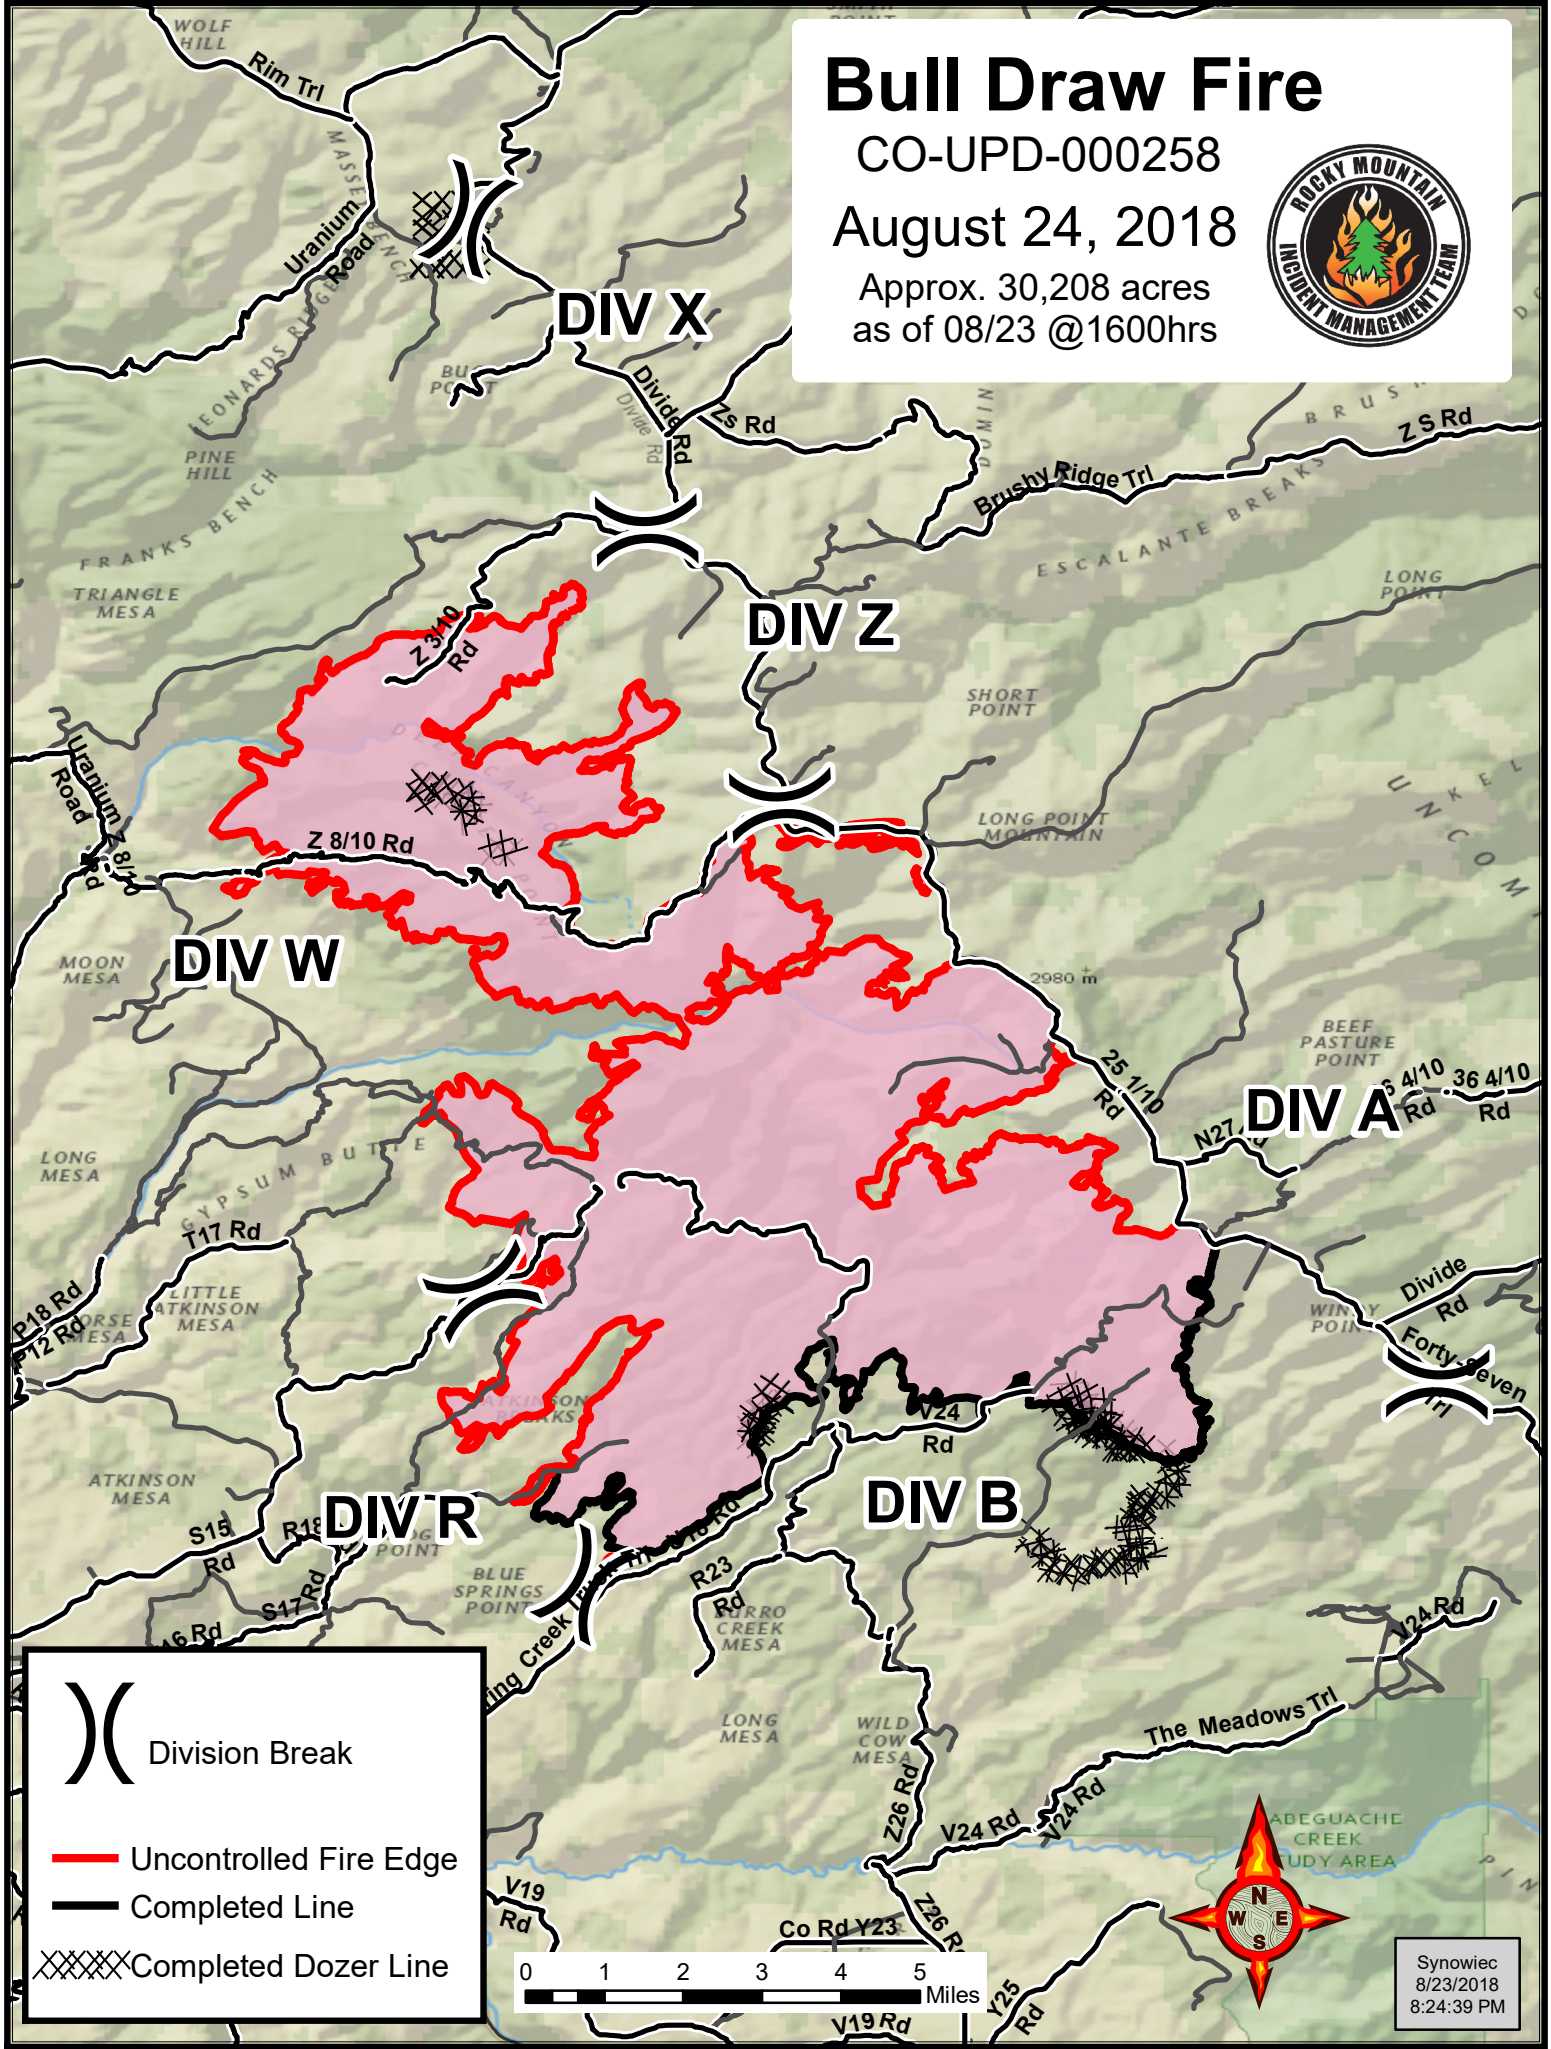

# Bull Draw Fire

CO-UPD-000258

August 24, 2018

Approx. 30,208 acres  
as of 08/23 @1600hrs

**DIV X**

**DIV Z**

**DIV W**

**DIV A**

**DIV B**

**DIV R**

Division Break

Uncontrolled Fire Edge

Completed Line

Completed Dozer Line

Synowiec  
8/23/2018  
8:24:39 PM