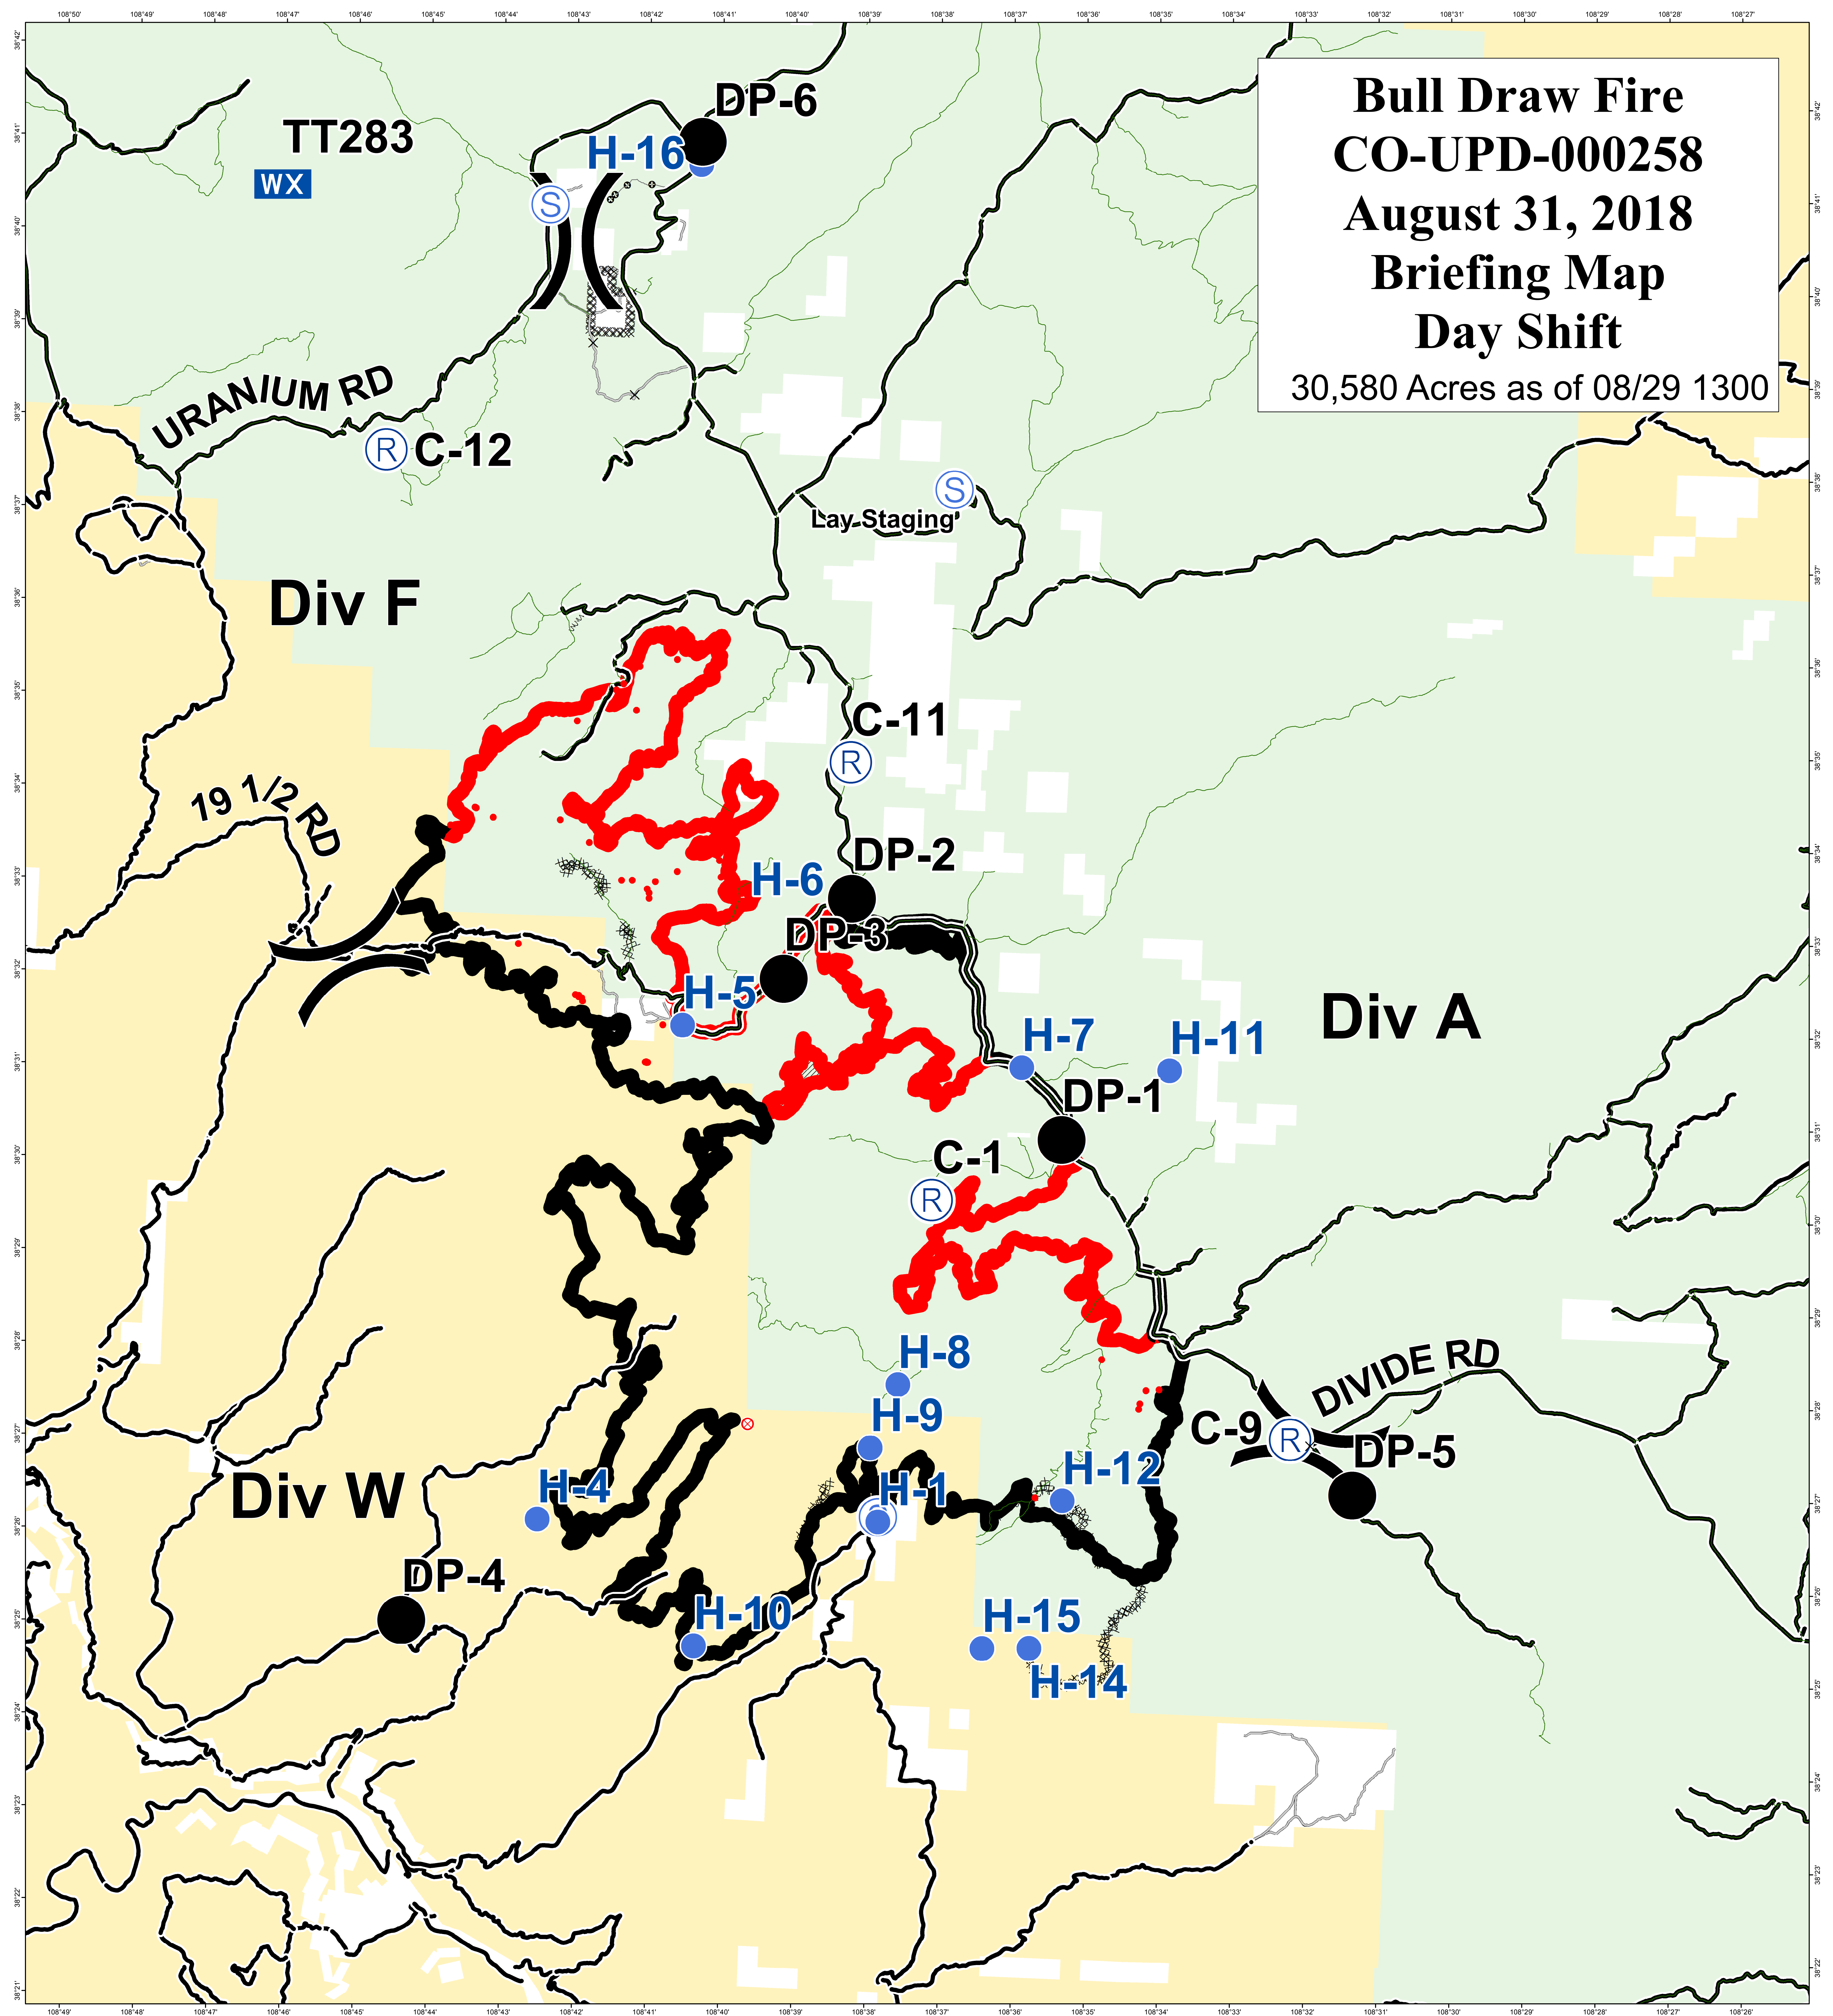

# Bull Draw Fire CO-UPD-000258 August 31, 2018 Briefing Map Day Shift

30,580 Acres as of 08/29 1300

- Hot spot 8/29 1300
- × Closure
- Drop Point
- ⊗ Fire Origin
- Helispot
- Ⓡ Repeater
- Ⓢ Staging Area
- ⌋ Division Break
- Uncontrolled Fire Edge
- Completed Line
- ⊘ Completed Dozer Line
- Access or Improved Road
- ⋯ Fire Break Planned or Incomplete
- - - Temporary Flight Restriction
- Masticated
- Major Roads
- USFS Routes
- Bureau of Land Management
- US Forest Service
- Private