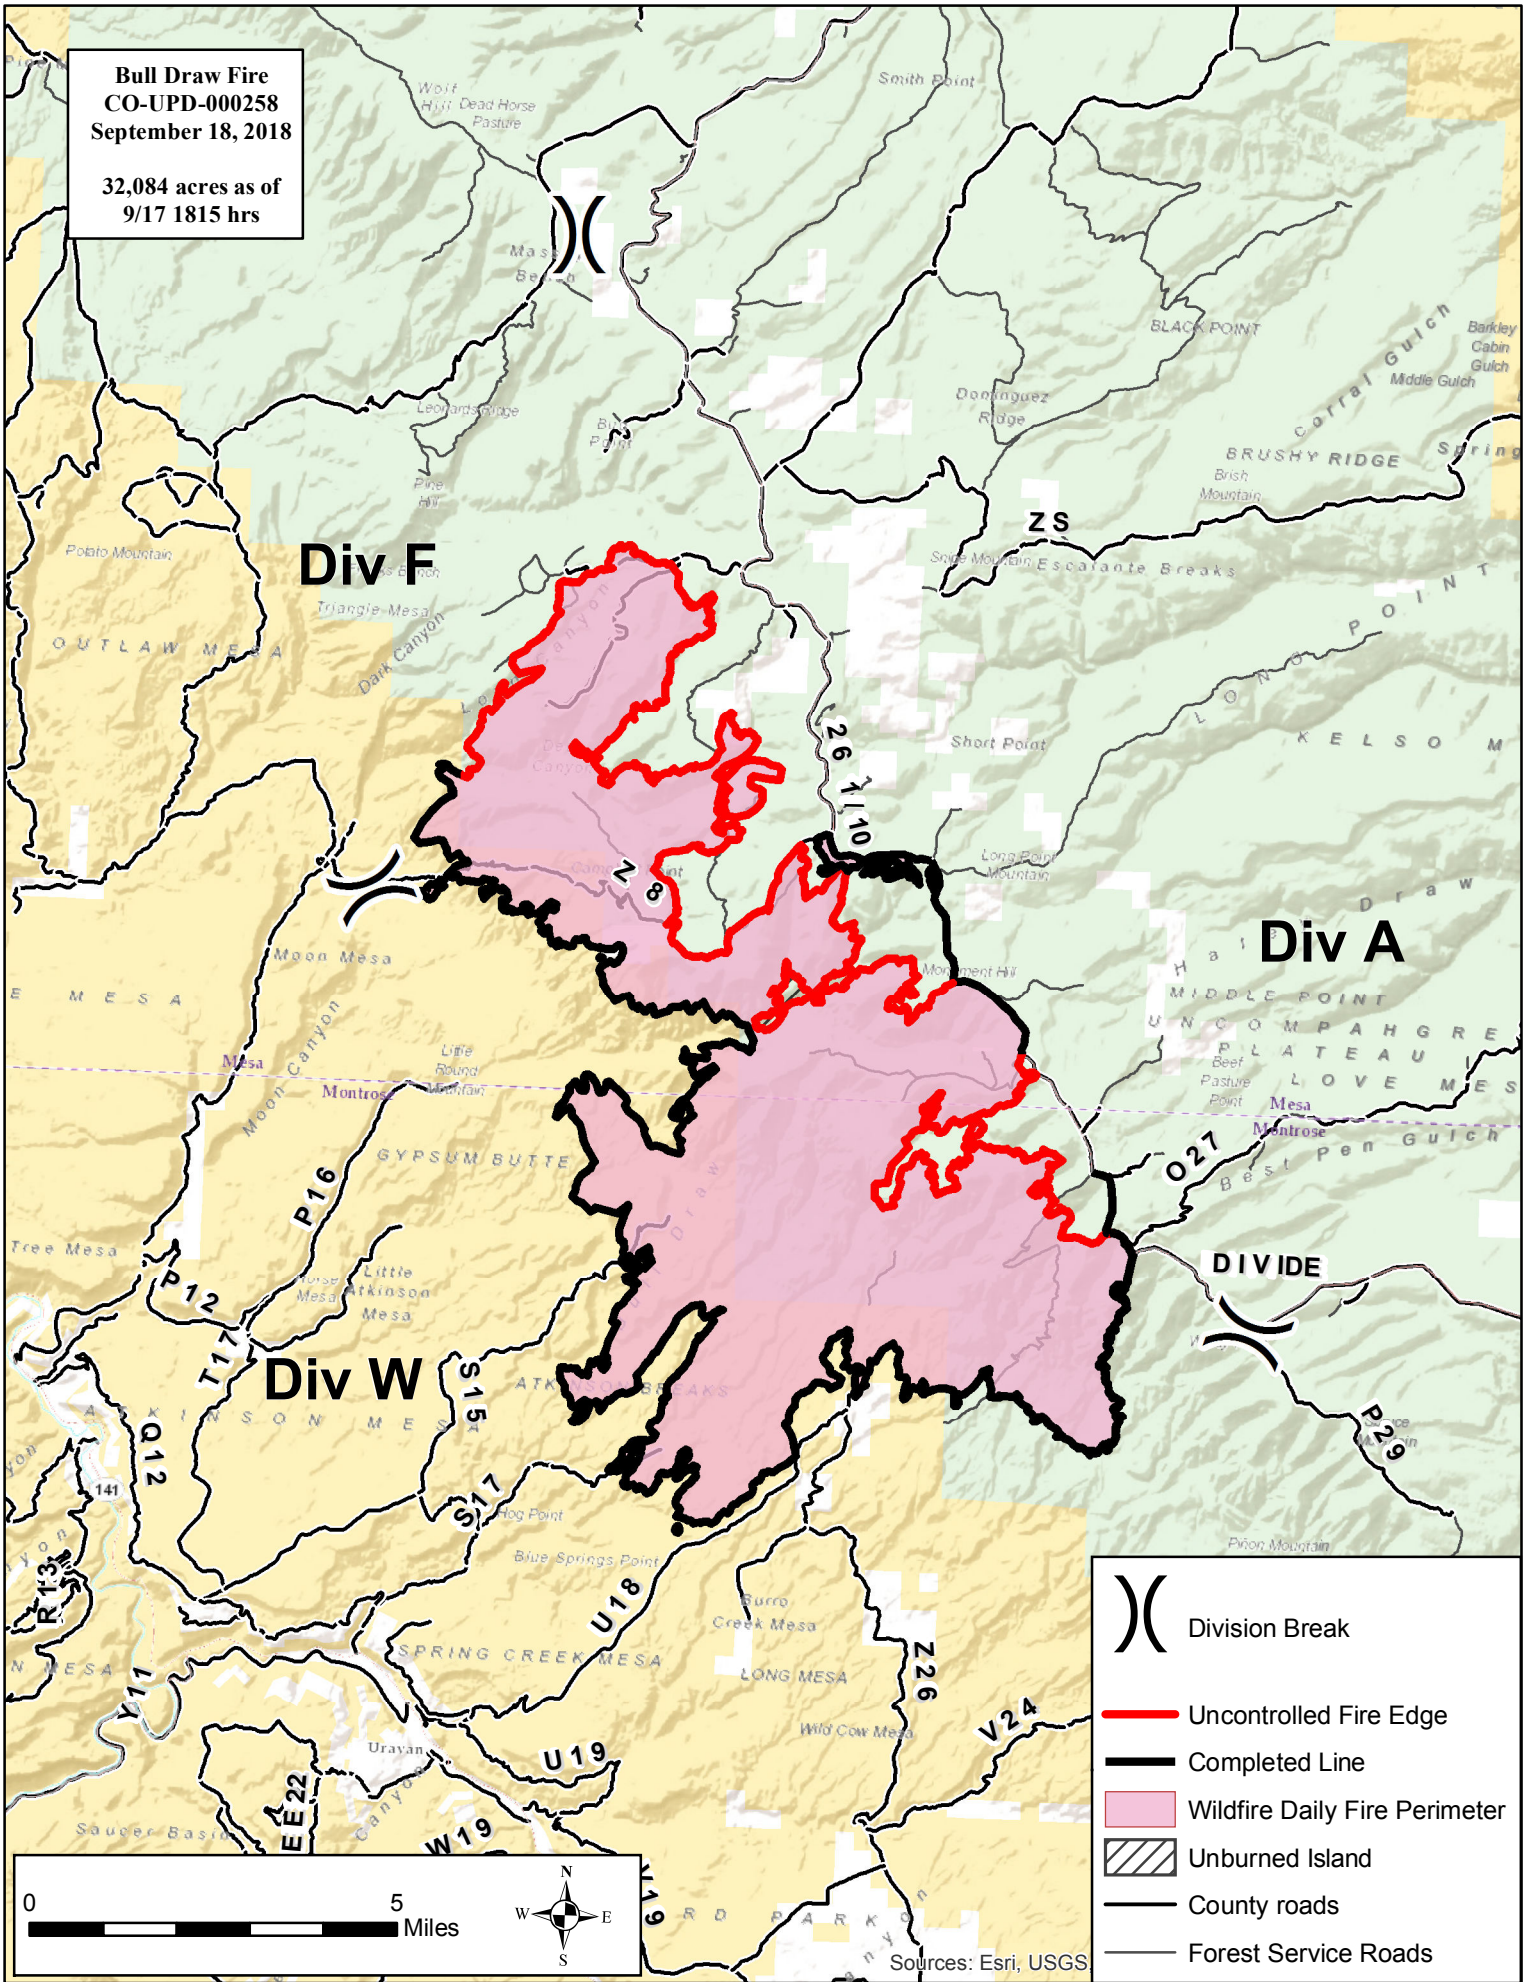

Bull Draw Fire
CO-UPD-000258
September 18, 2018

32,084 acres as of
9/17 1815 hrs

- Division Break
- Uncontrolled Fire Edge
- Completed Line
- Wildfire Daily Fire Perimeter
- Unburned Island
- County roads
- Forest Service Roads

Sources: Esri, USGS