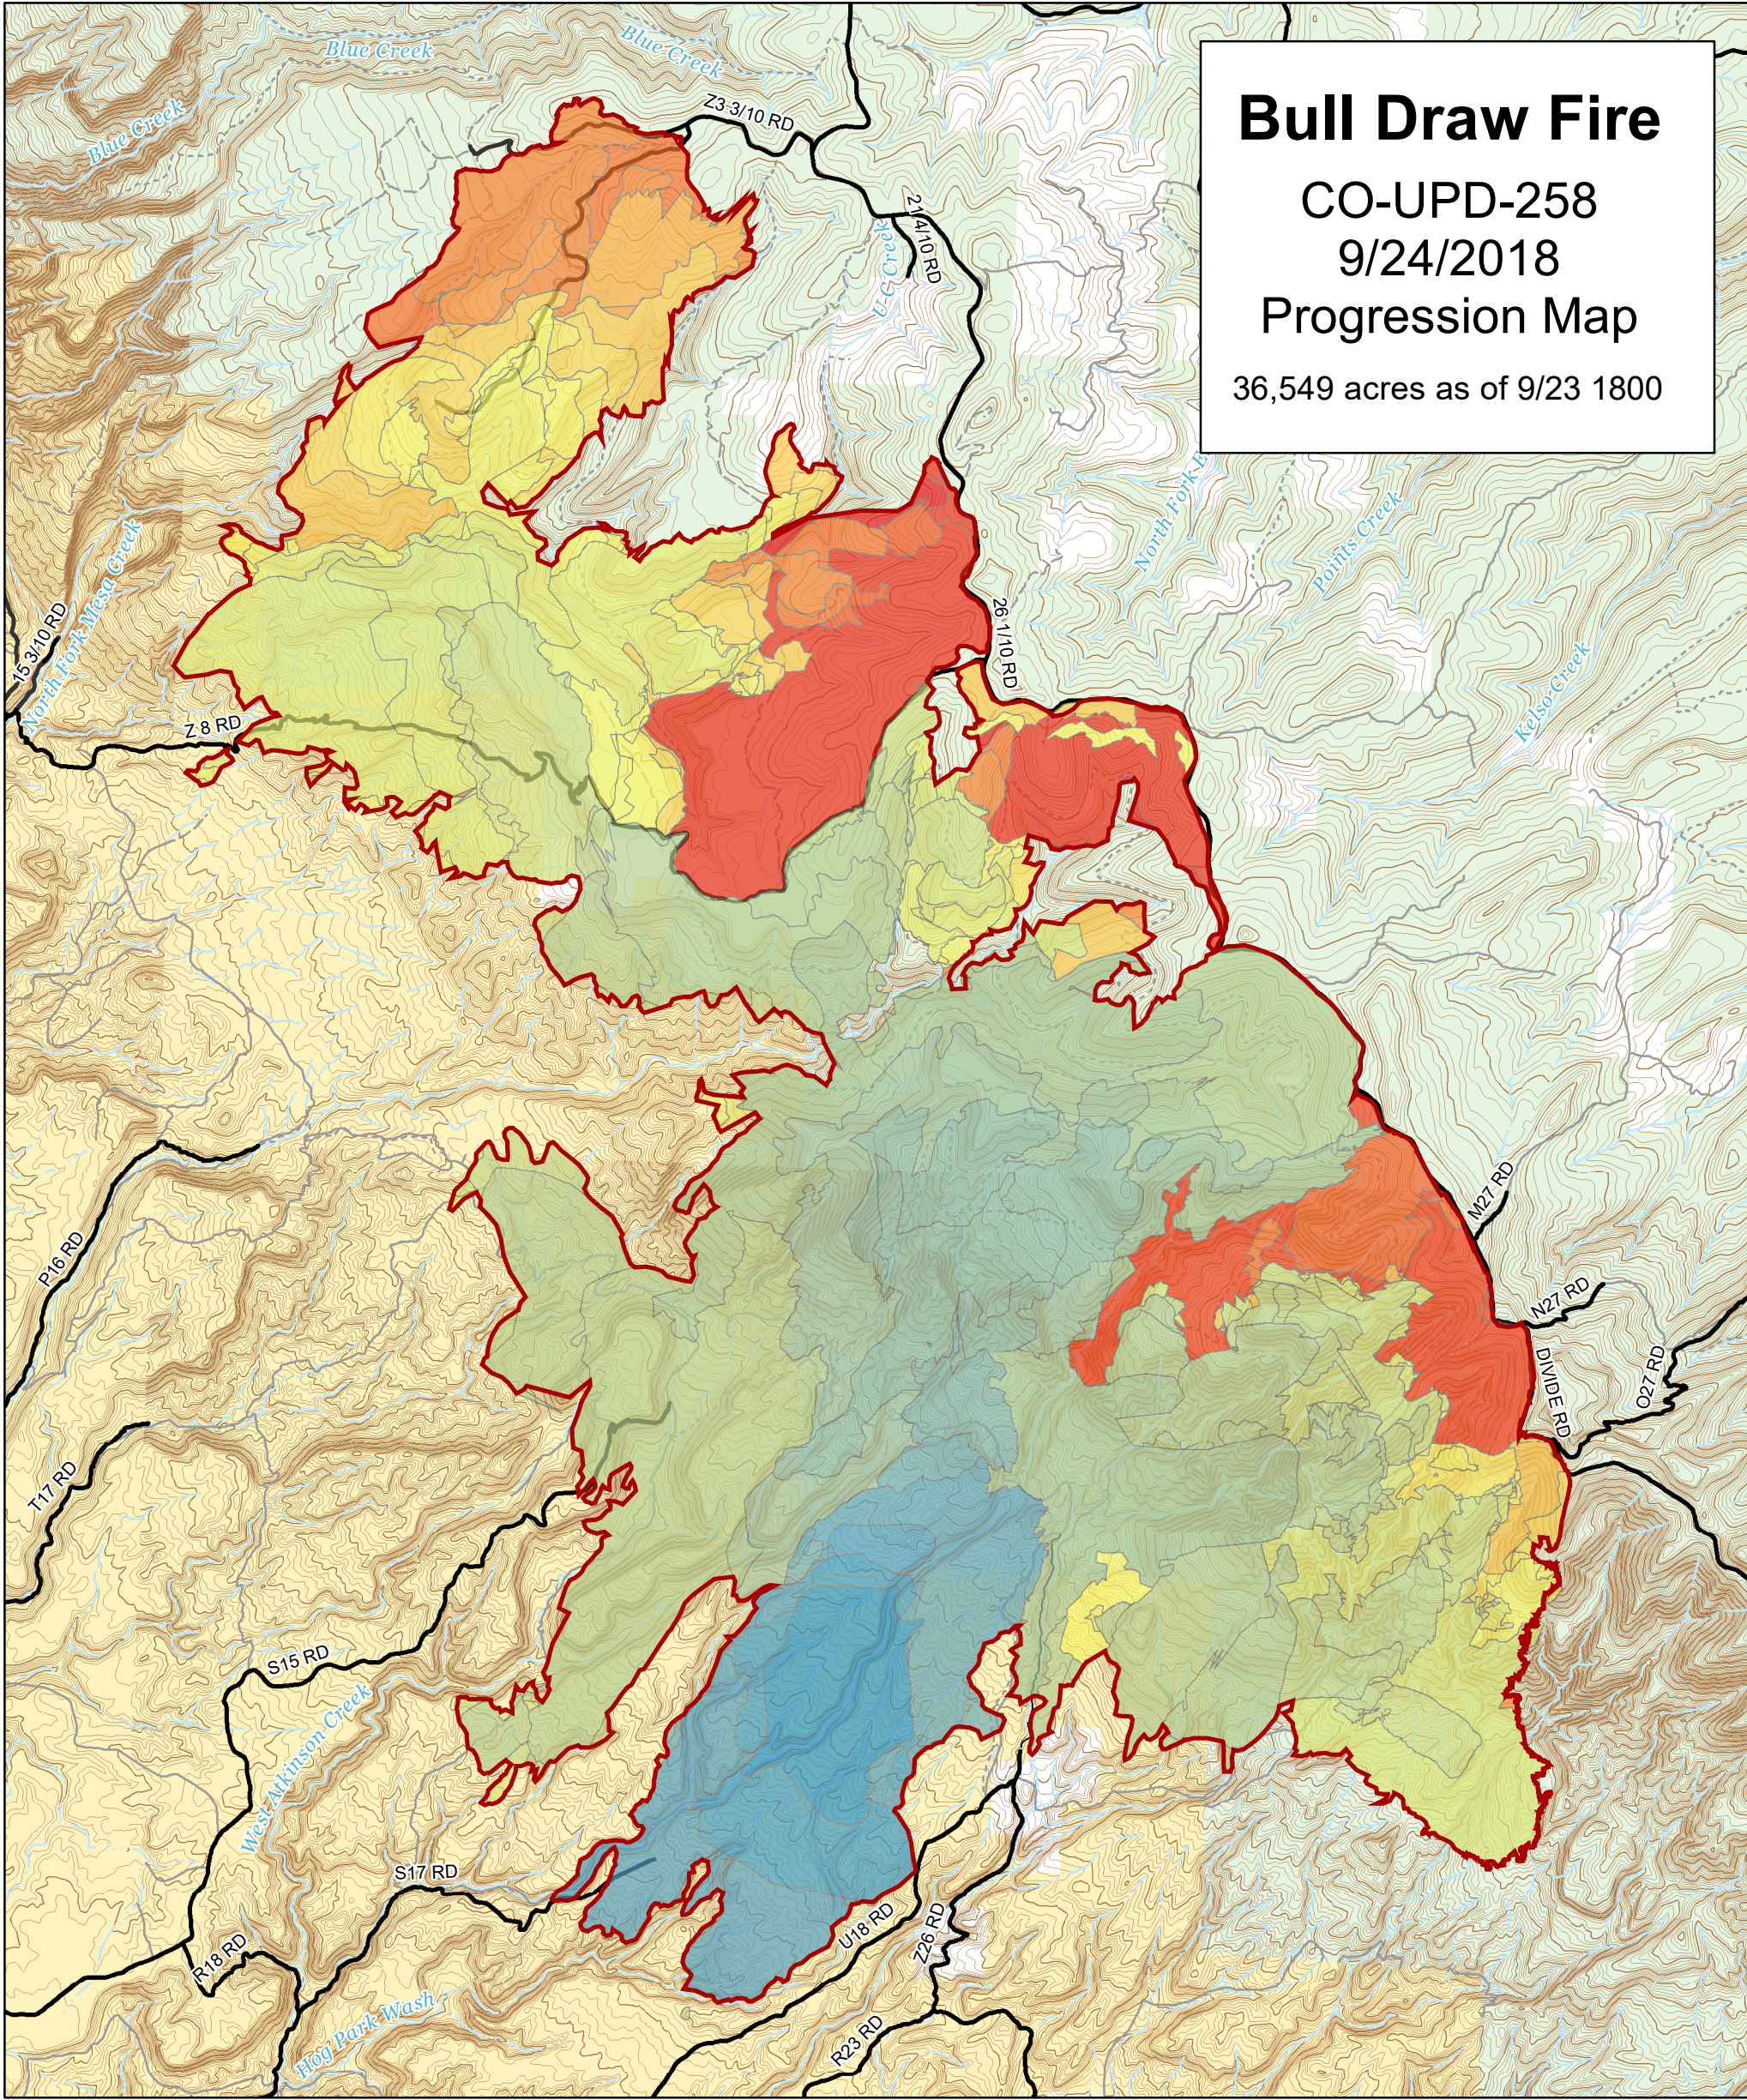

# Bull Draw Fire

CO-UPD-258

9/24/2018

Progression Map

36,549 acres as of 9/23 1800